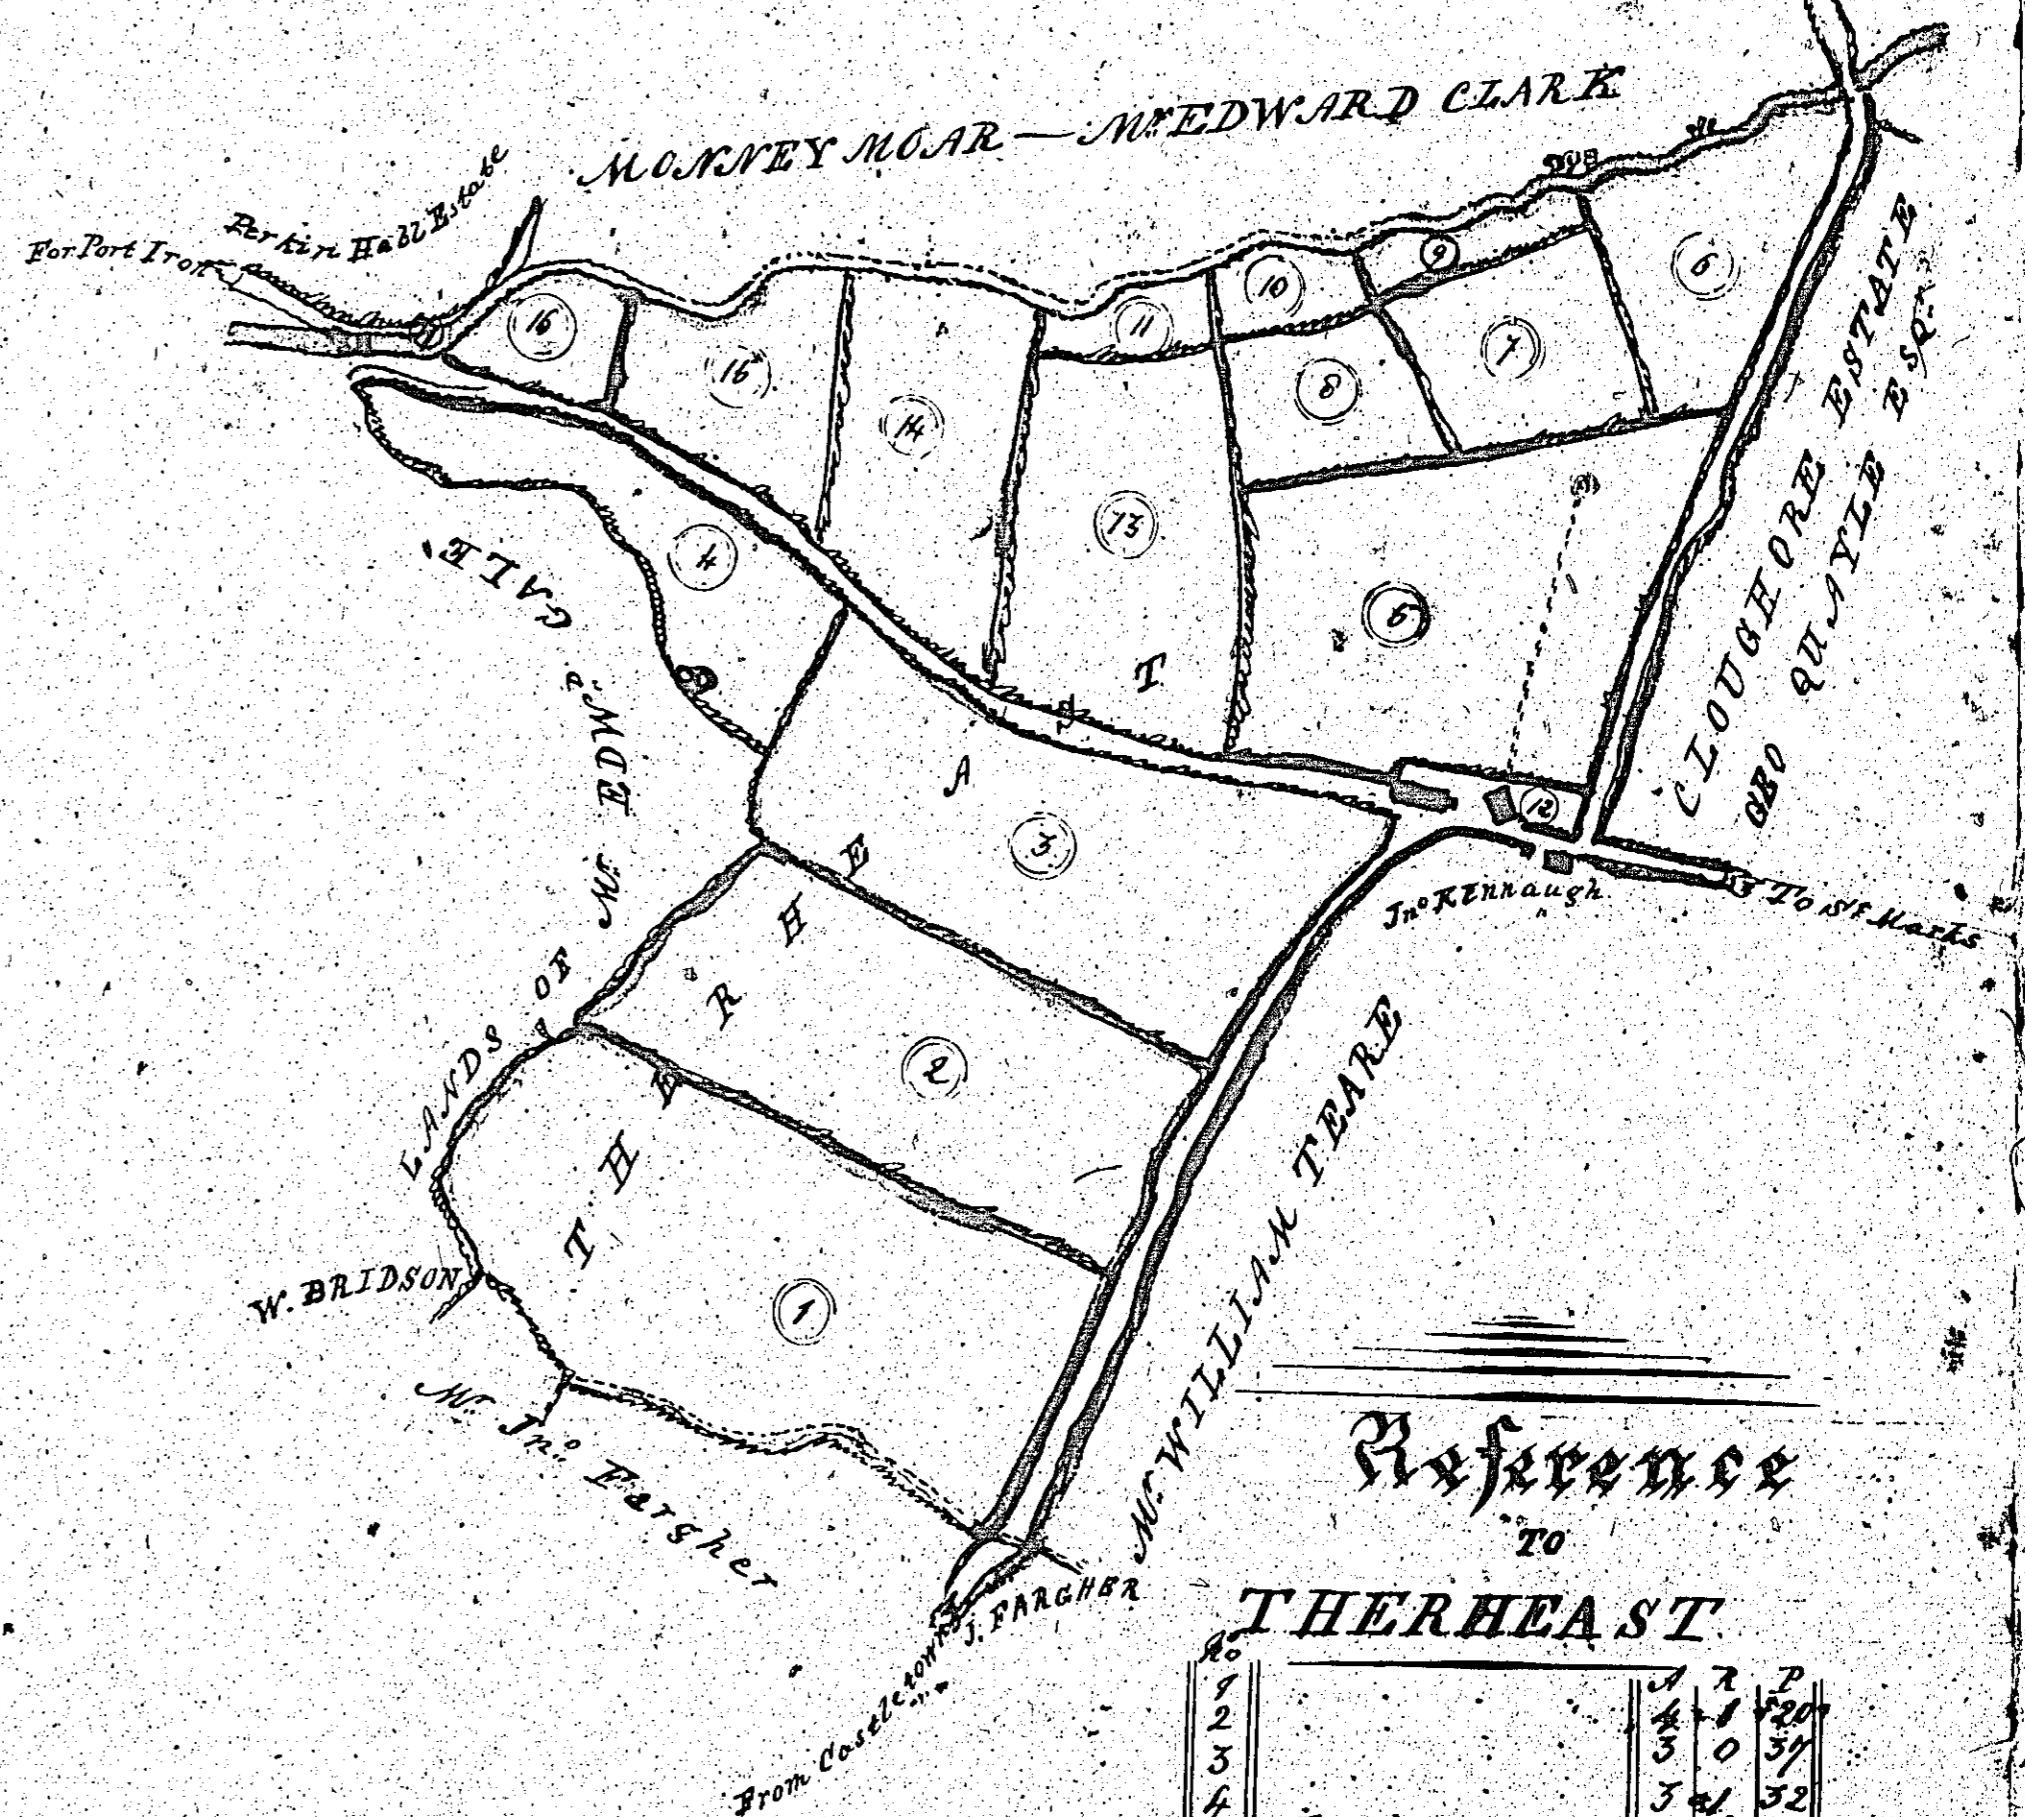

ISLE OF MAN GOVERNMENT: GENERAL REGISTRY

ASYLUM PLANS: PARISH OF MALEW

Original coloured

1:23

ISLE OF MAN GOVERNMENT: GENERAL REGISTRY

ASYLUM PLANS: PARISH OF MALEW

Original coloured, marked

1:23

143

Reference

TO
THERHEAST

1	7	7
2	0	120
3	0	32
4	3	12
5	1	0
6	1	55
7	0	30
8	5	30
9	2	30
10	1	15
11	1	12
12	1	14
13	2	20
14	2	18
15	1	4
16	1	40
17	2	20
TOTAL		25 0 7

Copied by J.S. Quayle from a plan by J. Parris