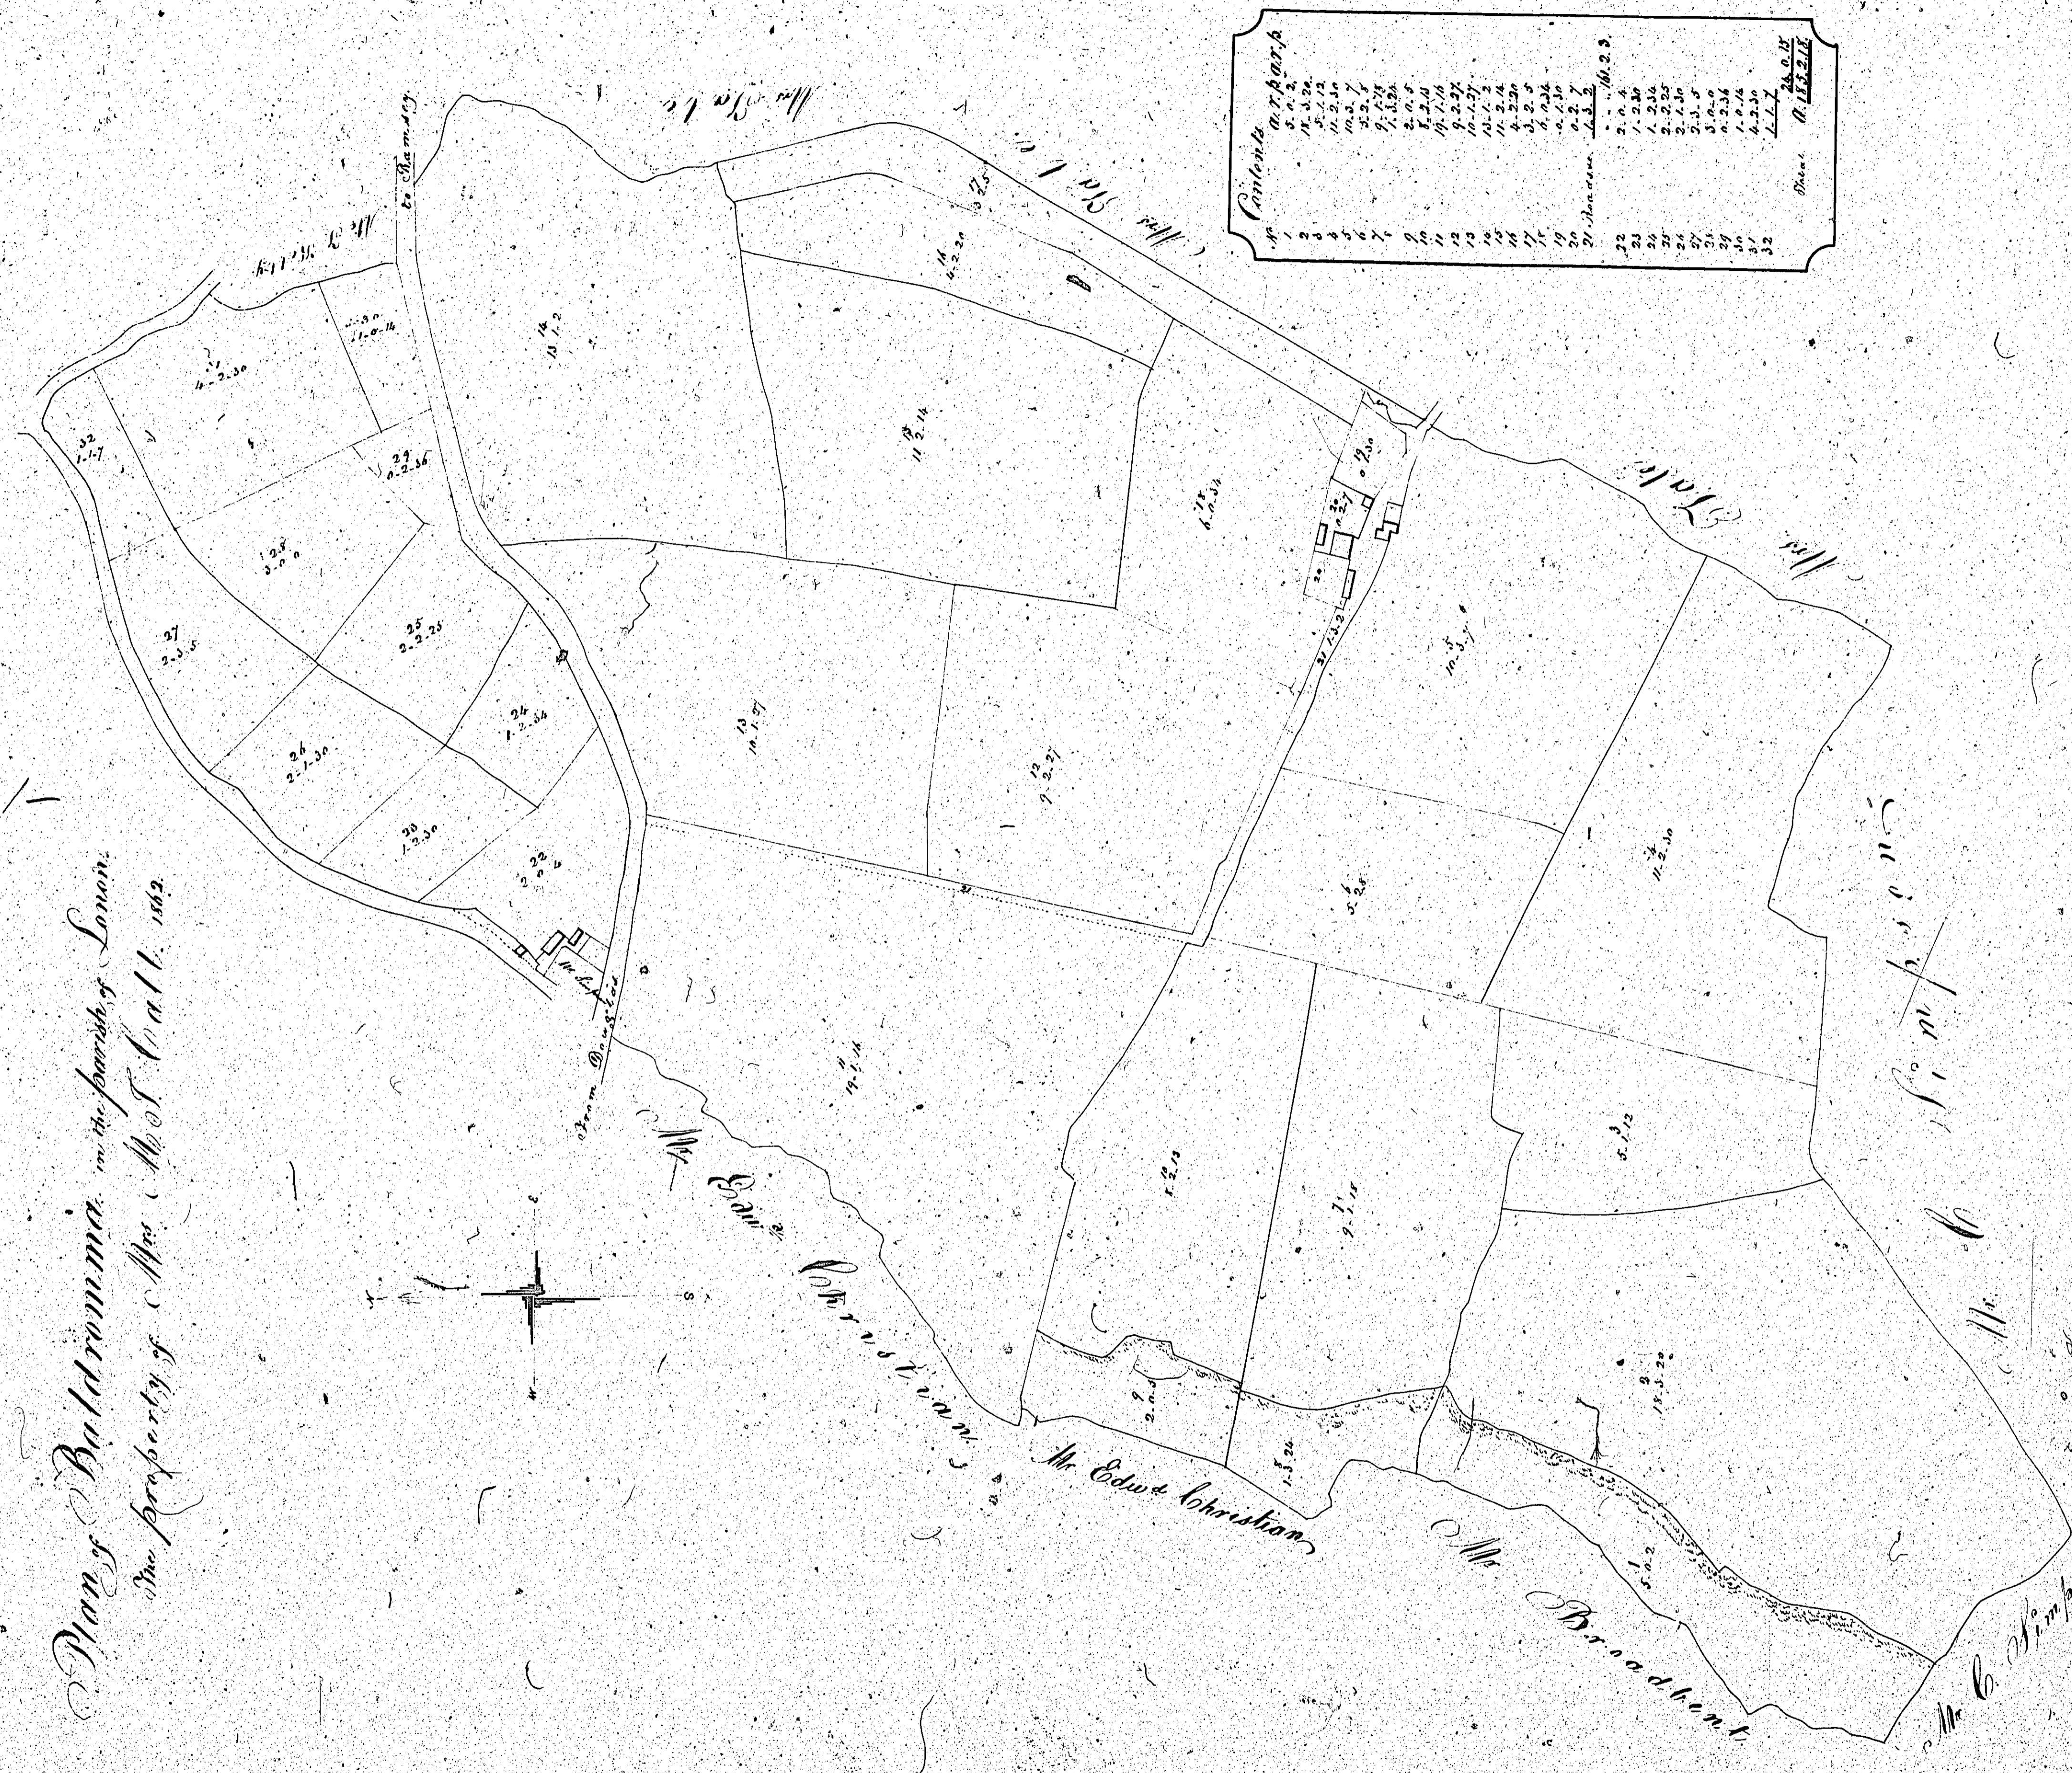

The following plan
is not numbered
but 244 is
pencilled on the back

244

*Plan of Buldromma, in the parish of Lonan,
the property of Mrs. M. S. Wall, 1819.*

1	2	3	4	5	6	7	8	9	10	11	12	13	14	15	16	17	18	19	20	21	22	23	24	25	26	27	28	29	30	31	32
1.1.17	2.1.18	3.1.19	4.1.20	5.1.21	6.1.22	7.1.23	8.1.24	9.1.25	10.1.26	11.1.27	12.1.28	13.1.29	14.1.30	15.1.31	16.1.32	17.1.33	18.1.34	19.1.35	20.1.36	21.1.37	22.1.38	23.1.39	24.1.40	25.1.41	26.1.42	27.1.43	28.1.44	29.1.45	30.1.46	31.1.47	32.1.48

ISLE OF MAN GOVERNMENT: GENERAL REGISTRY

ASYLUM PLANS: PARISH OF LONAN

Original coloured (decorative)

1:23

ISLE OF MAN GOVERNMENT: GENERAL REGISTRY

ASYLUM PLANS: PARISH OF LONAN

Originals monotone

1:23

ISLE OF MAN GOVERNMENT: GENERAL REGISTRY

ASYLUM PLANS: PARISH OF LONAN

Original monotone, marked

1:23

END OF VOLUME