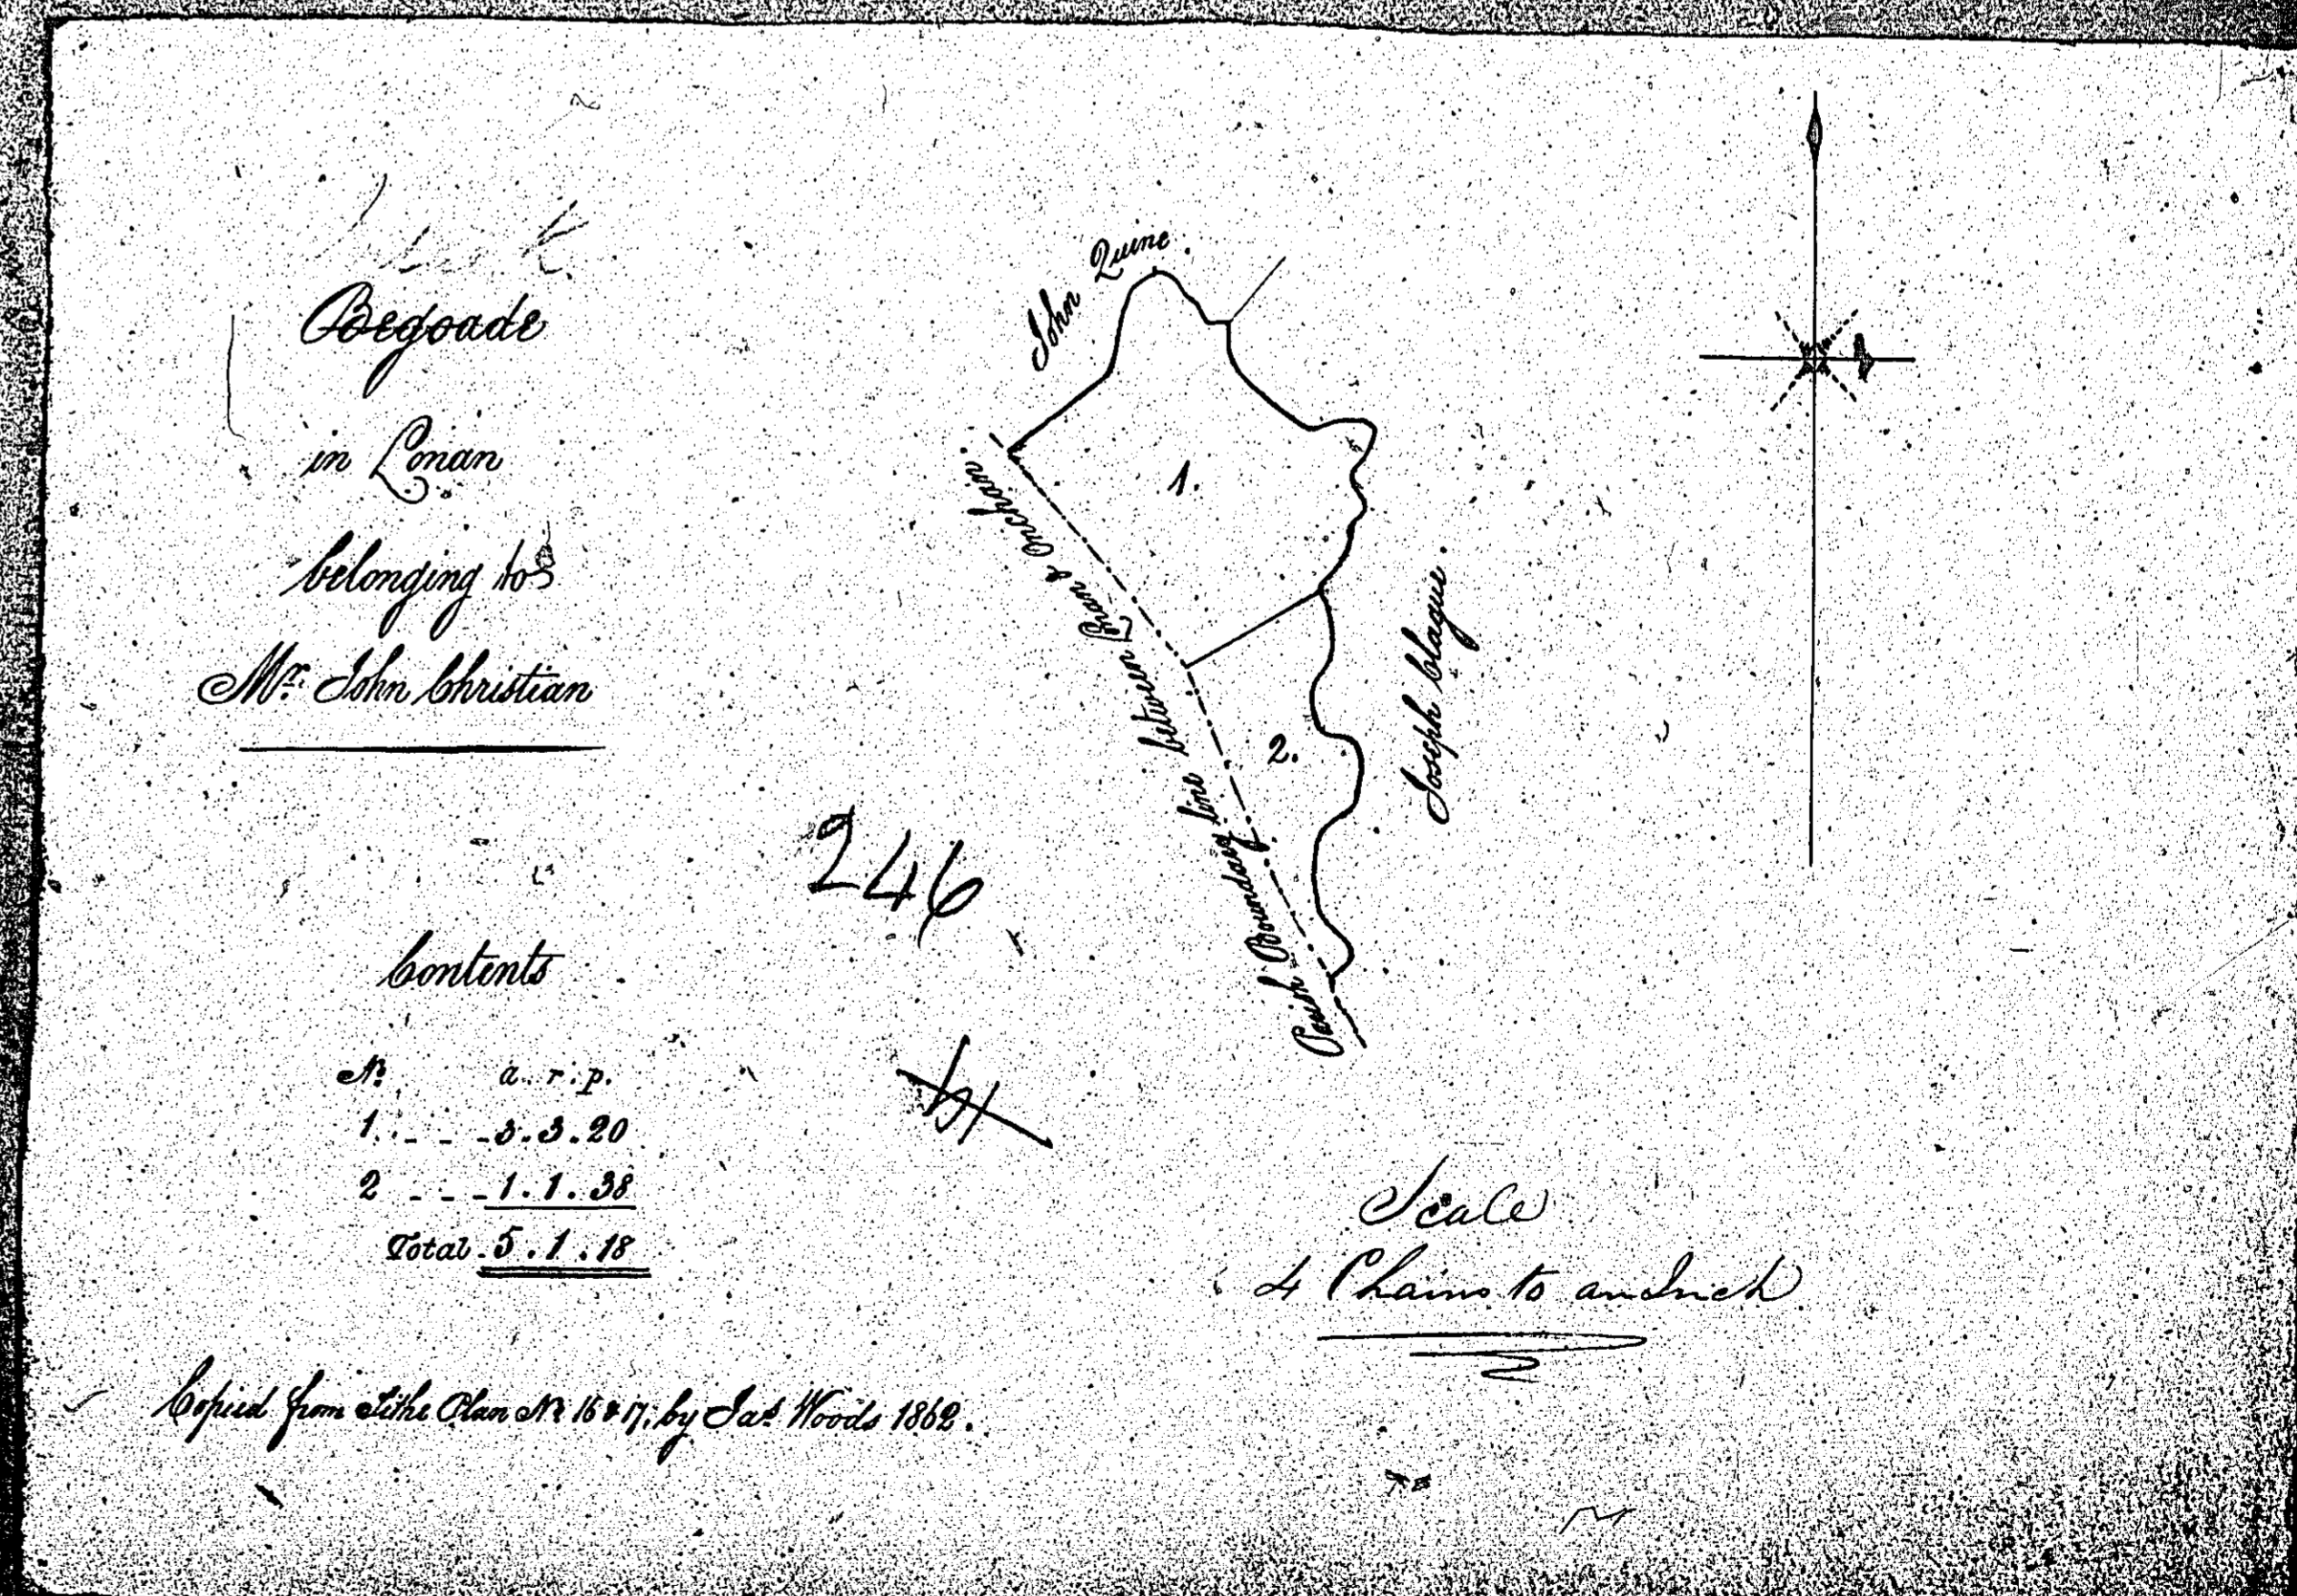

The following plan
is not numbered
but 244 is
pencilled on the back

244

*Plan of Buldromma, in the parish of Lonan,
the property of Mrs. M. S. Wall, 1819.*

1	2	3	4	5	6	7	8	9	10	11	12	13	14	15	16	17	18	19	20	21	22	23	24	25	26	27	28	29	30	31	32
1.1.17	2.1.18	3.1.19	4.1.20	5.1.21	6.1.22	7.1.23	8.1.24	9.1.25	10.1.26	11.1.27	12.1.28	13.1.29	14.1.30	15.1.31	16.1.32	17.1.33	18.1.34	19.1.35	20.1.36	21.1.37	22.1.38	23.1.39	24.1.40	25.1.41	26.1.42	27.1.43	28.1.44	29.1.45	30.1.46	31.1.47	32.1.48

ISLE OF MAN GOVERNMENT: GENERAL REGISTRY

ASYLUM PLANS: PARISH OF LONAN

Original coloured (decorative)

1:23

ISLE OF MAN GOVERNMENT: GENERAL REGISTRY

ASYLUM PLANS: PARISH OF LONAN

Originals monotone

1:23

ISLE OF MAN GOVERNMENT: GENERAL REGISTRY

ASYLUM PLANS: PARISH OF LONAN

Original monotone, marked

1:23

END OF VOLUME