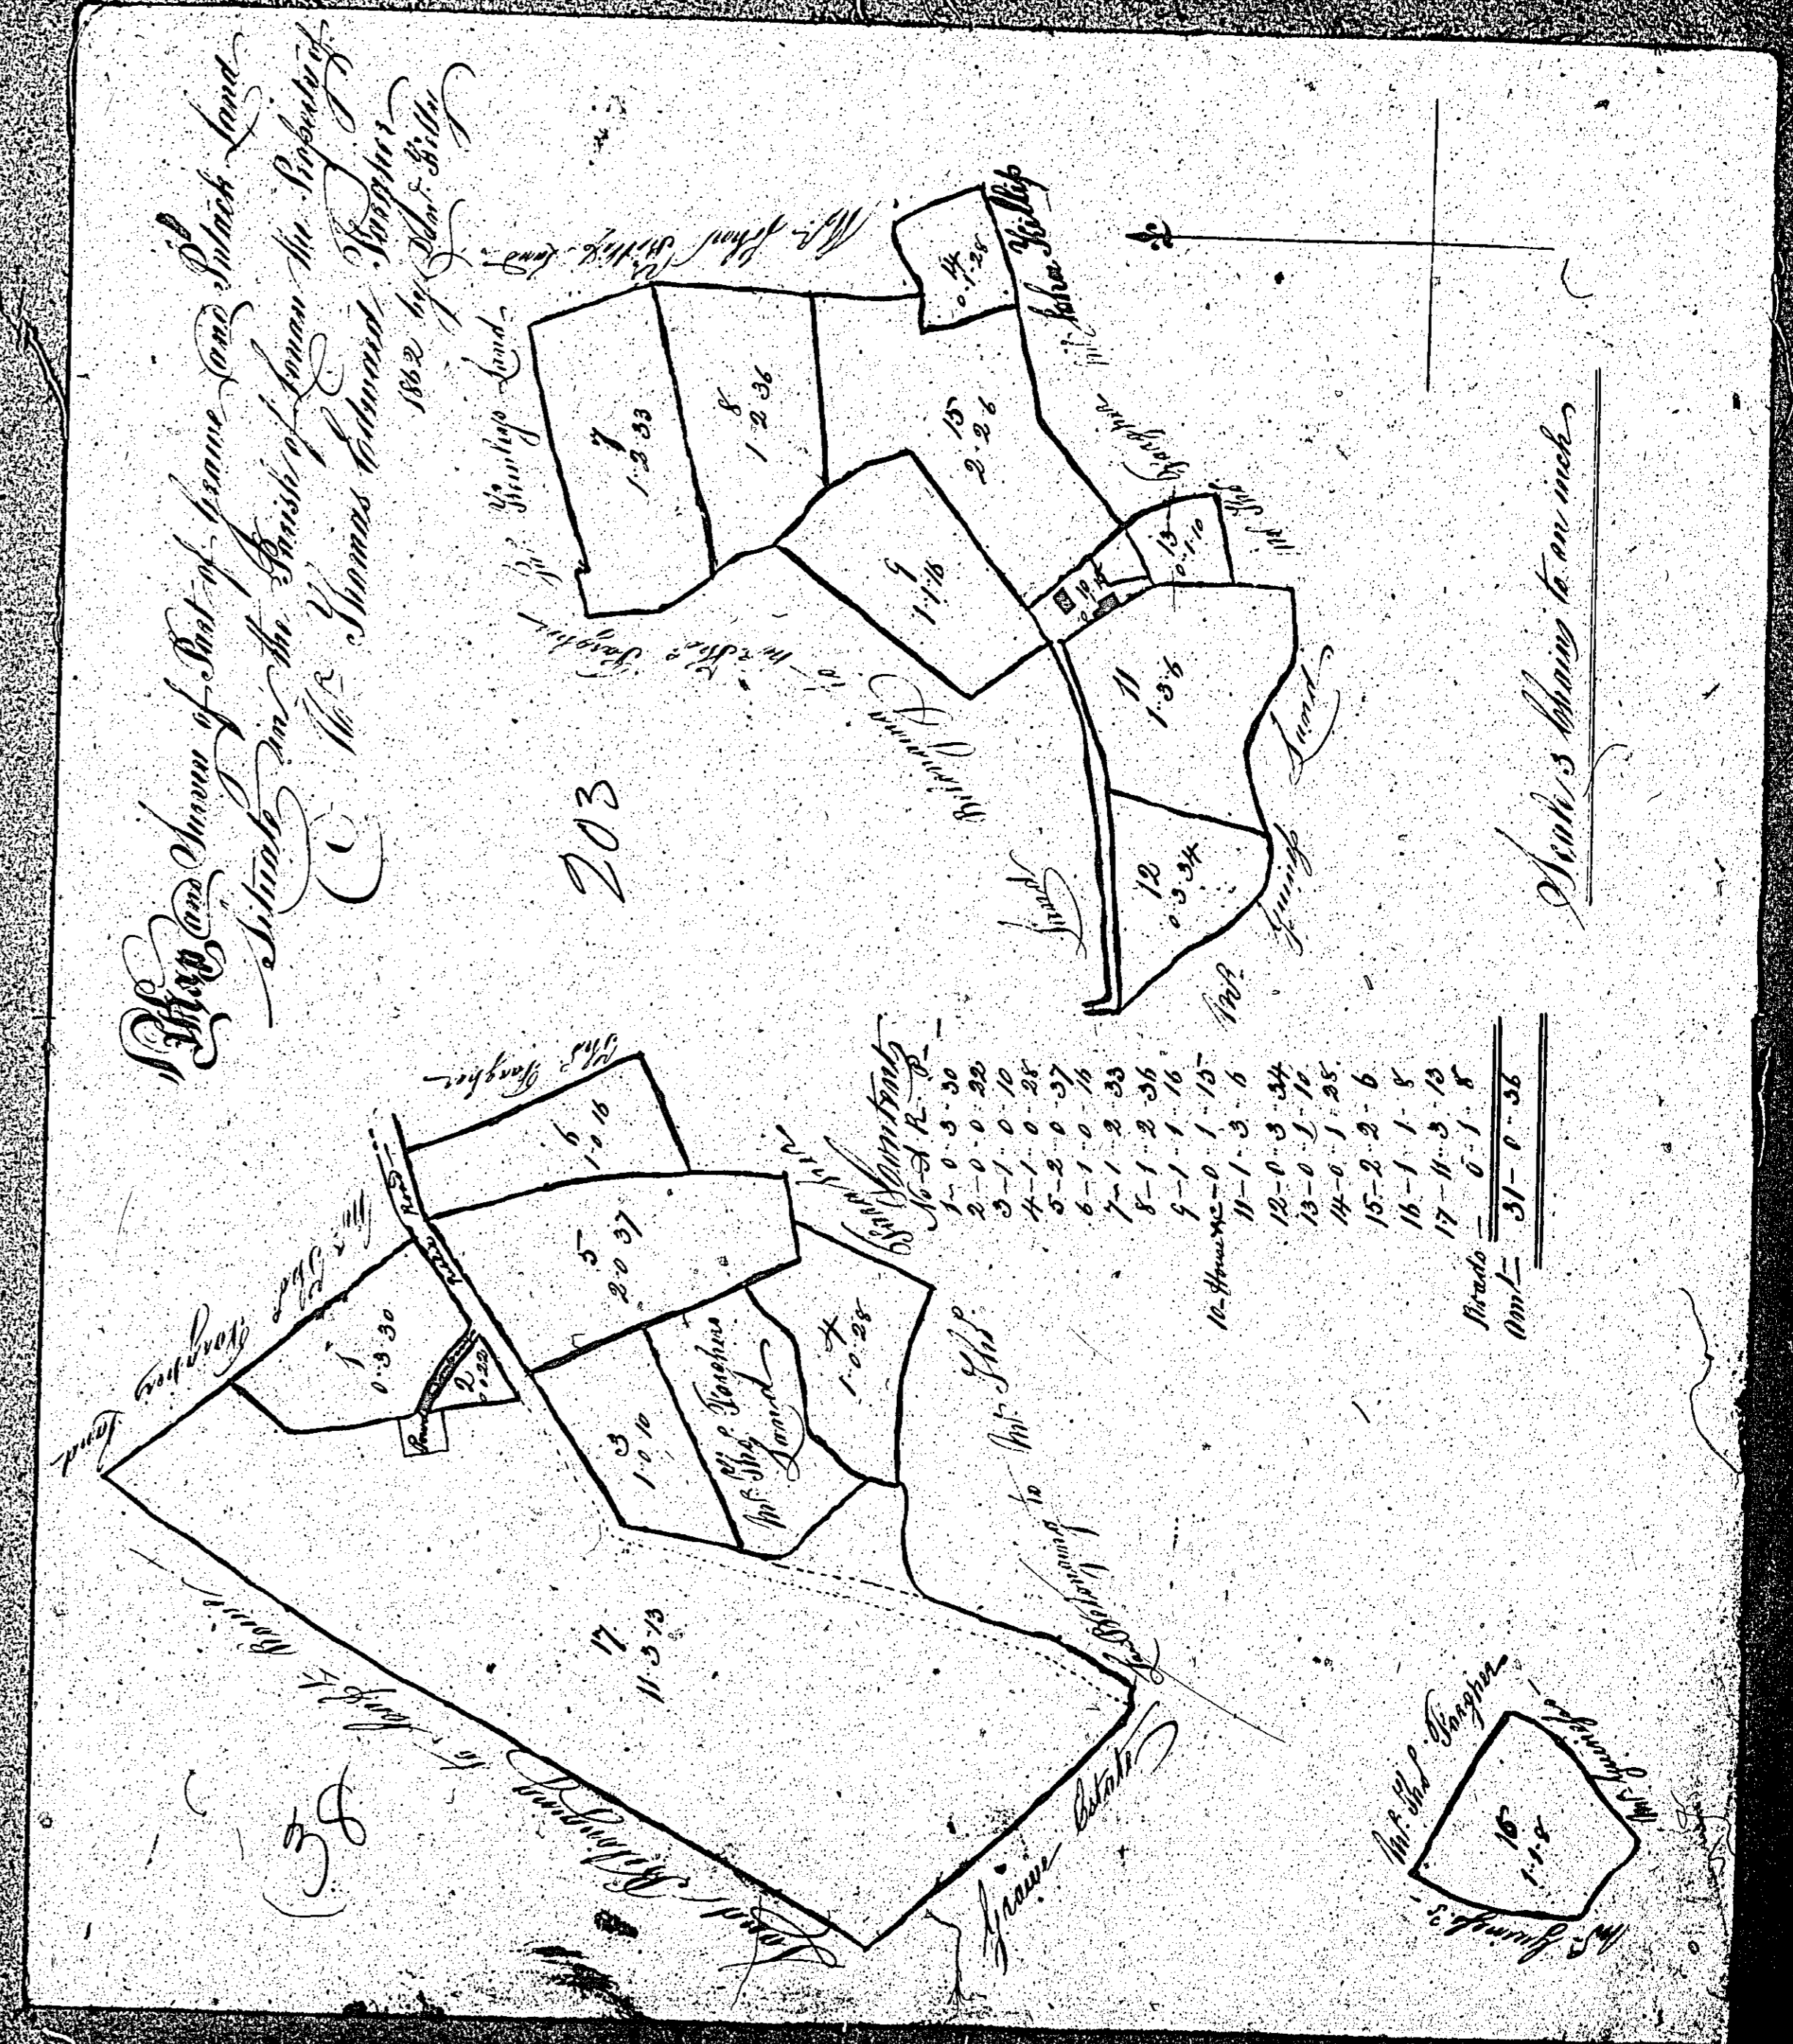

ISLE OF MAN GOVERNMENT: GENERAL REGISTRY

ASYLUM PLANS: PARISH OF LONAN

Original coloured

1:23

ISLE OF MAN GOVERNMENT: GENERAL REGISTRY

ASYLUM PLANS: PARISH OF LONAN

Original coloured

1:23

ISLE OF MAN GOVERNMENT: GENERAL REGISTRY  
 ASYLUM PLANS: PARISH OF LONAN

Original coloured

1:23

ISLE OF MAN GOVERNMENT: GENERAL REGISTRY

ASYLUM PLANS: PARISH OF LONAN

1:23

- 205 Original coloured (decorative)
- 206 Original coloured
- 207 Original coloured

ISLE OF MAN GOVERNMENT: GENERAL REGISTRY

ASYLUM PLANS: PARISH OF LONAN

Original coloured

1:23

ISLE OF MAN GOVERNMENT: GENERAL REGISTRY

ASYLUM PLANS: PARISH OF LONAN

Original monotone

1:23