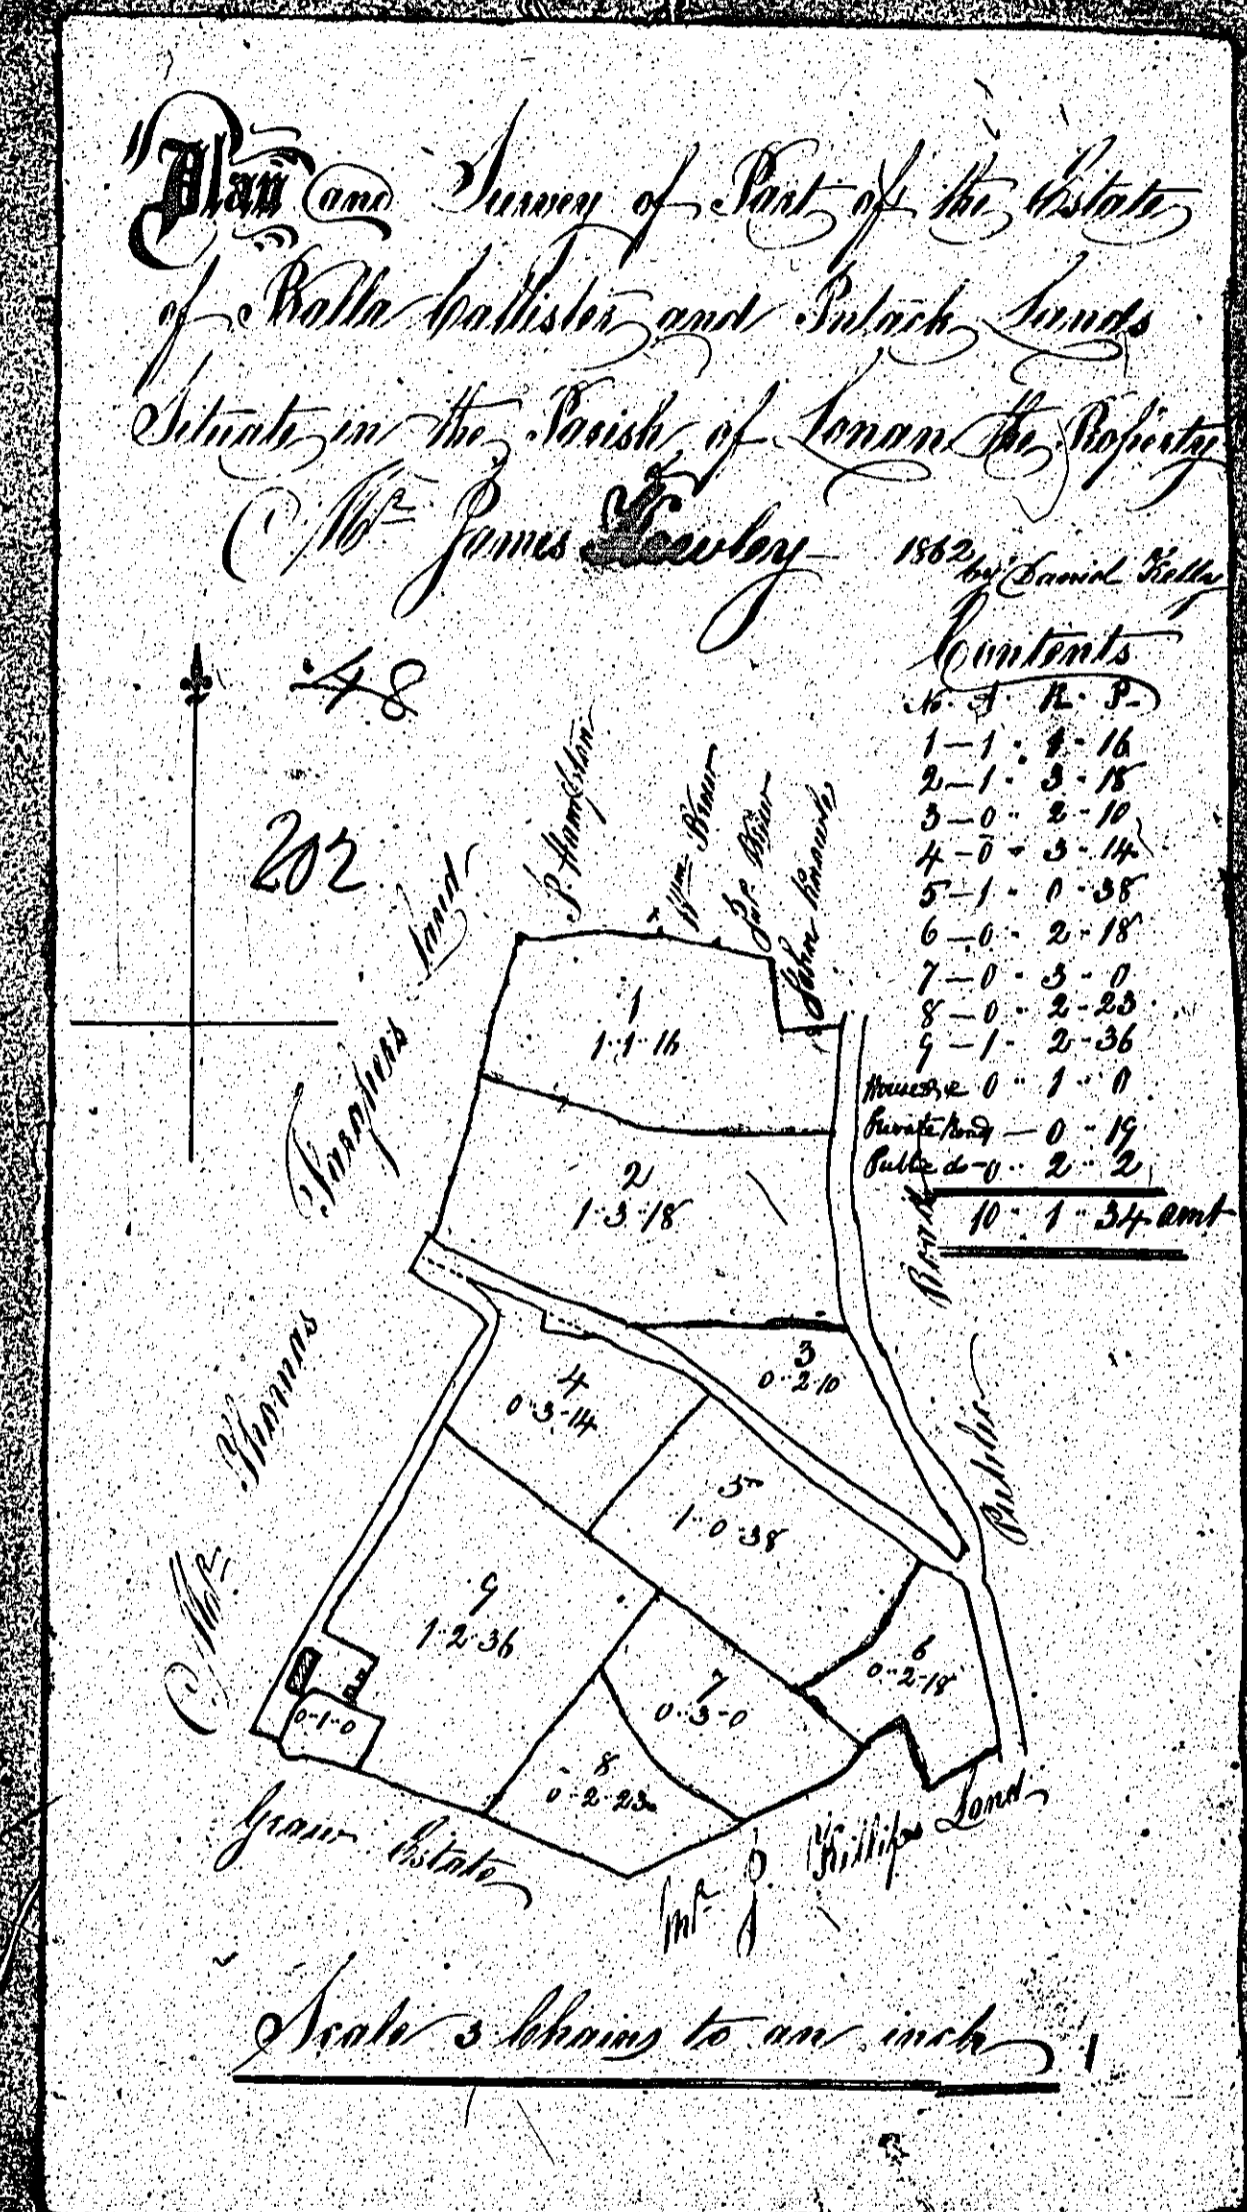

ISLE OF MAN GOVERNMENT: GENERAL REGISTRY

ASYLUM PLANS: PARISH OF LONAN

Original coloured

1:23

ISLE OF MAN GOVERNMENT: GENERAL REGISTRY

ASYLUM PLANS: PARISH OF LONAN

Original coloured

1:23

ISLE OF MAN GOVERNMENT: GENERAL REGISTRY  
 ASYLUM PLANS: PARISH OF LONAN

Original coloured

1:23

ISLE OF MAN GOVERNMENT: GENERAL REGISTRY

ASYLUM PLANS: PARISH OF LONAN

1:23

- 205 Original coloured (decorative)
- 206 Original coloured
- 207 Original coloured