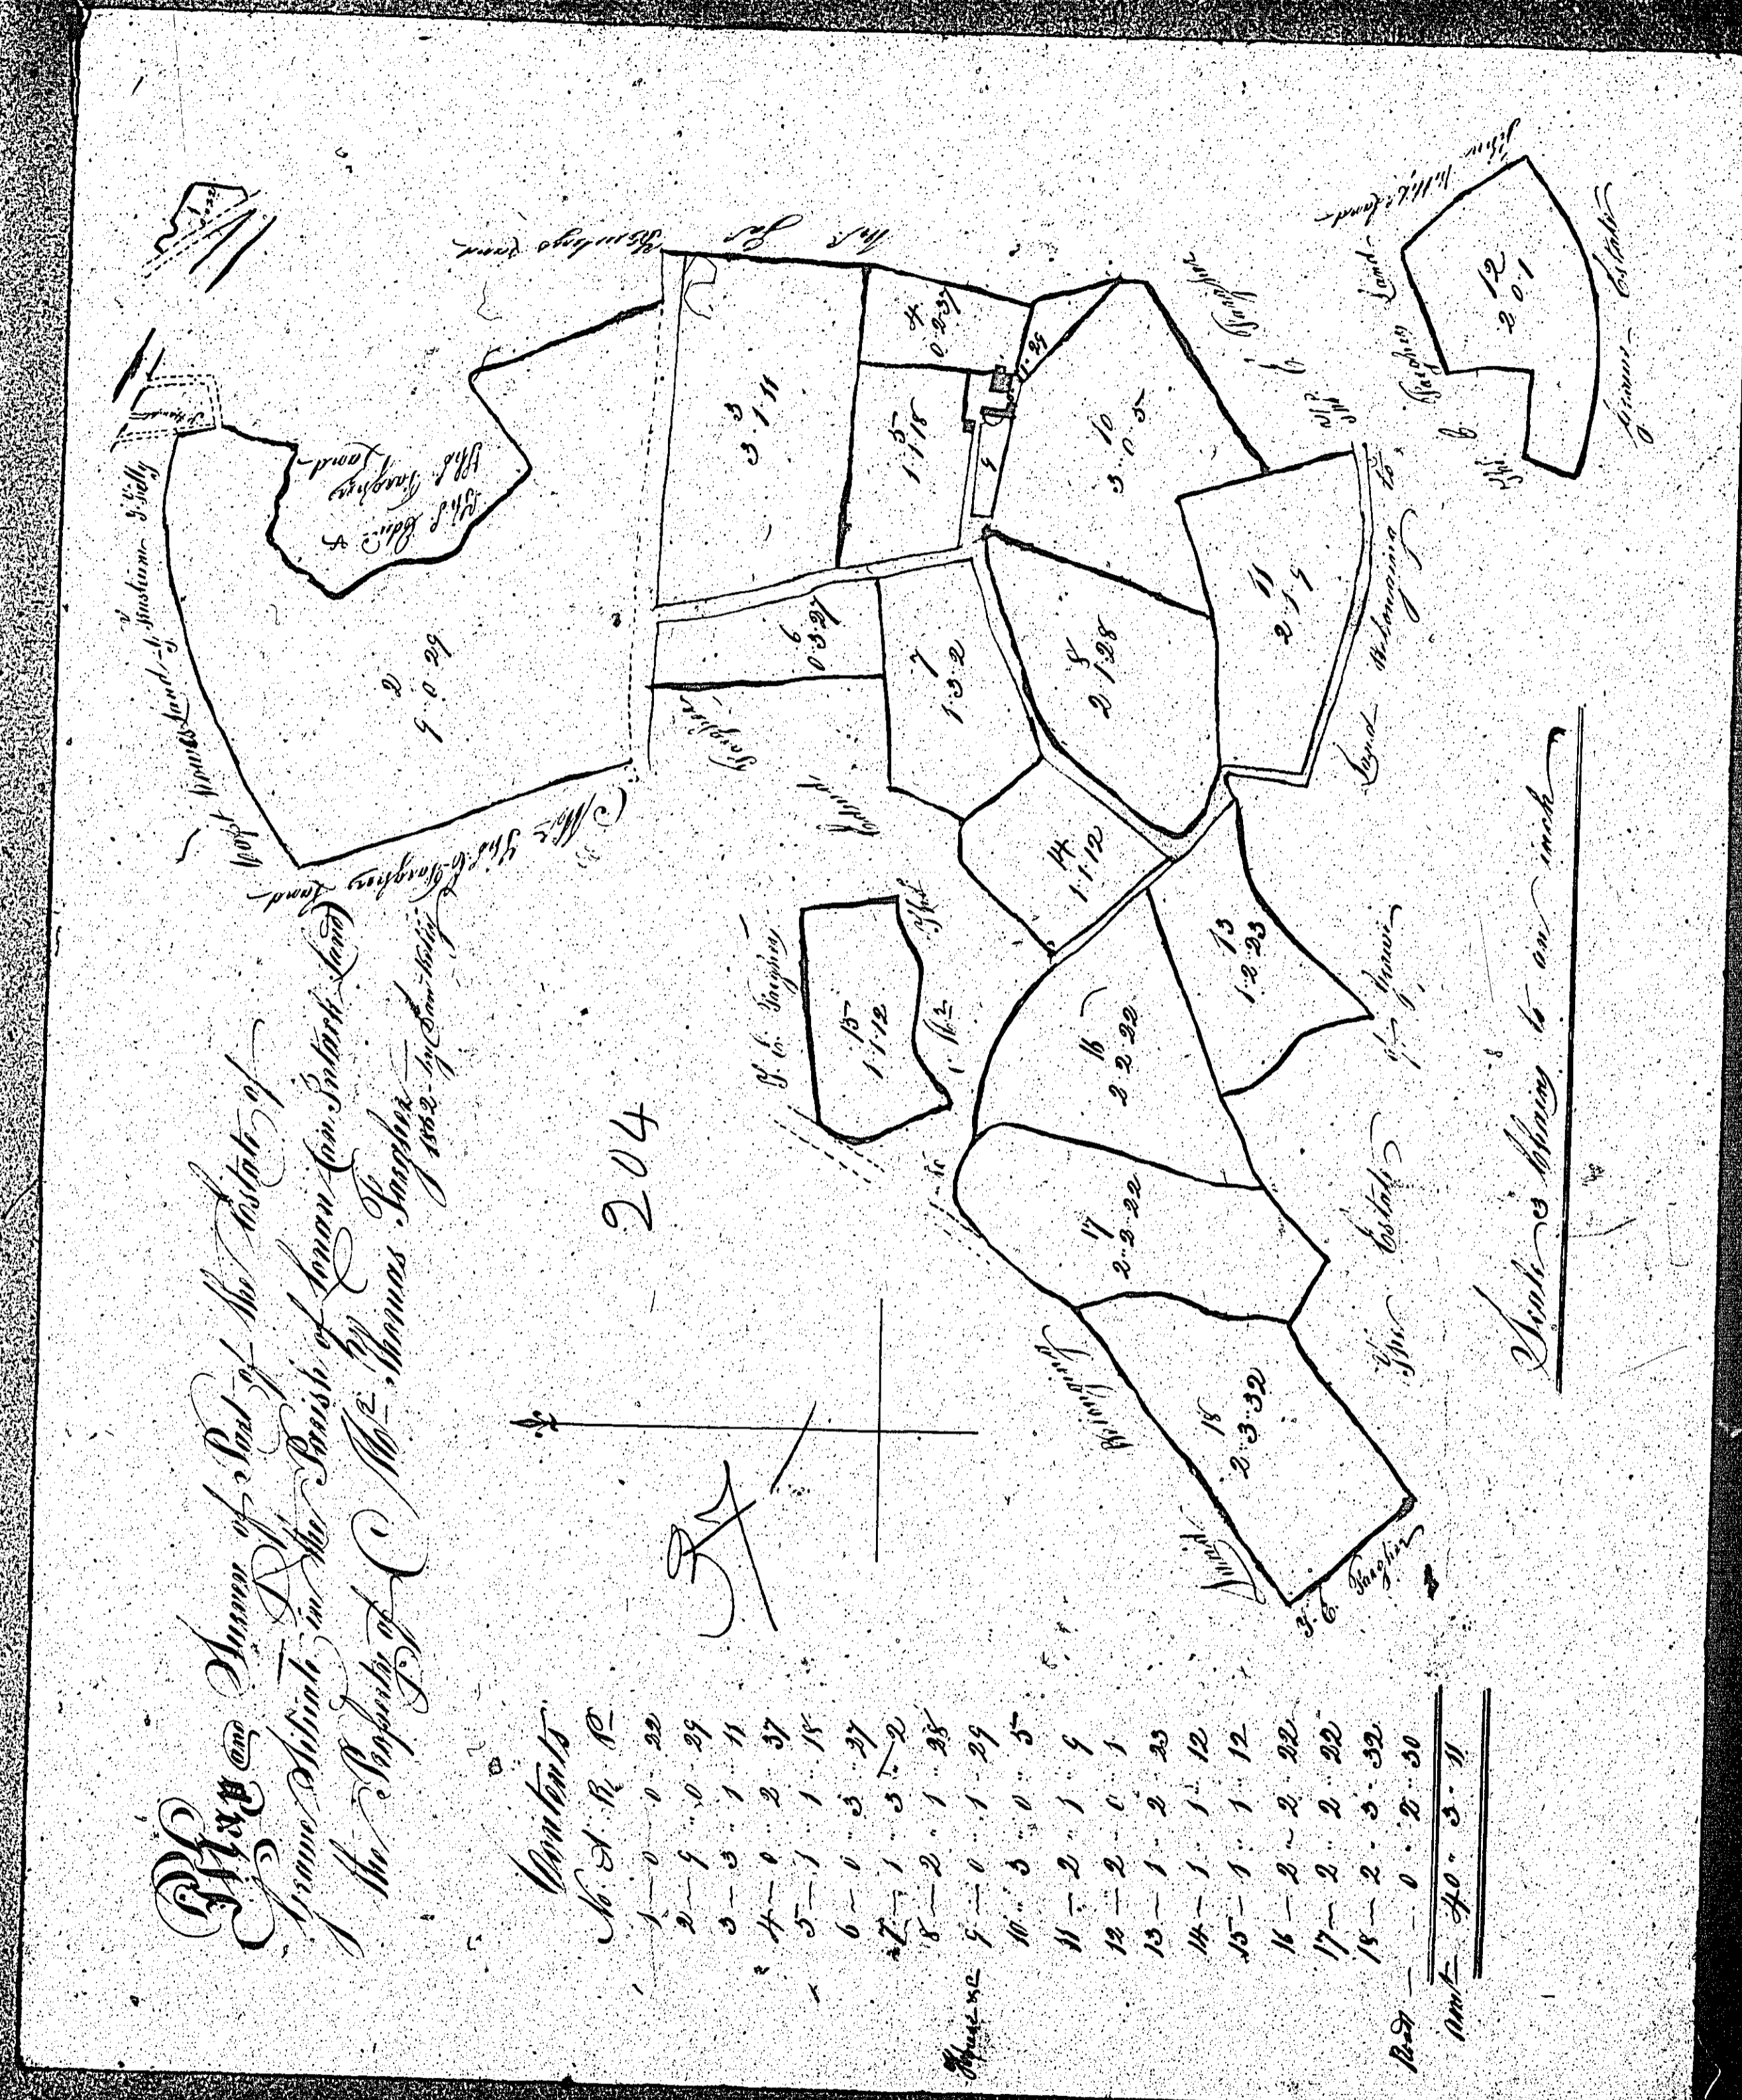

ISLE OF MAN GOVERNMENT: GENERAL REGISTRY

ASYLUM PLANS: PARISH OF LONAN

Original coloured

1:23

ISLE OF MAN GOVERNMENT: GENERAL REGISTRY

ASYLUM PLANS: PARISH OF LONAN

Original coloured

1:23

ISLE OF MAN GOVERNMENT: GENERAL REGISTRY  
 ASYLUM PLANS: PARISH OF LONAN

Original coloured

1:23

ISLE OF MAN GOVERNMENT: GENERAL REGISTRY

ASYLUM PLANS: PARISH OF LONAN

1:23

- 205 Original coloured (decorative)
- 206 Original coloured
- 207 Original coloured