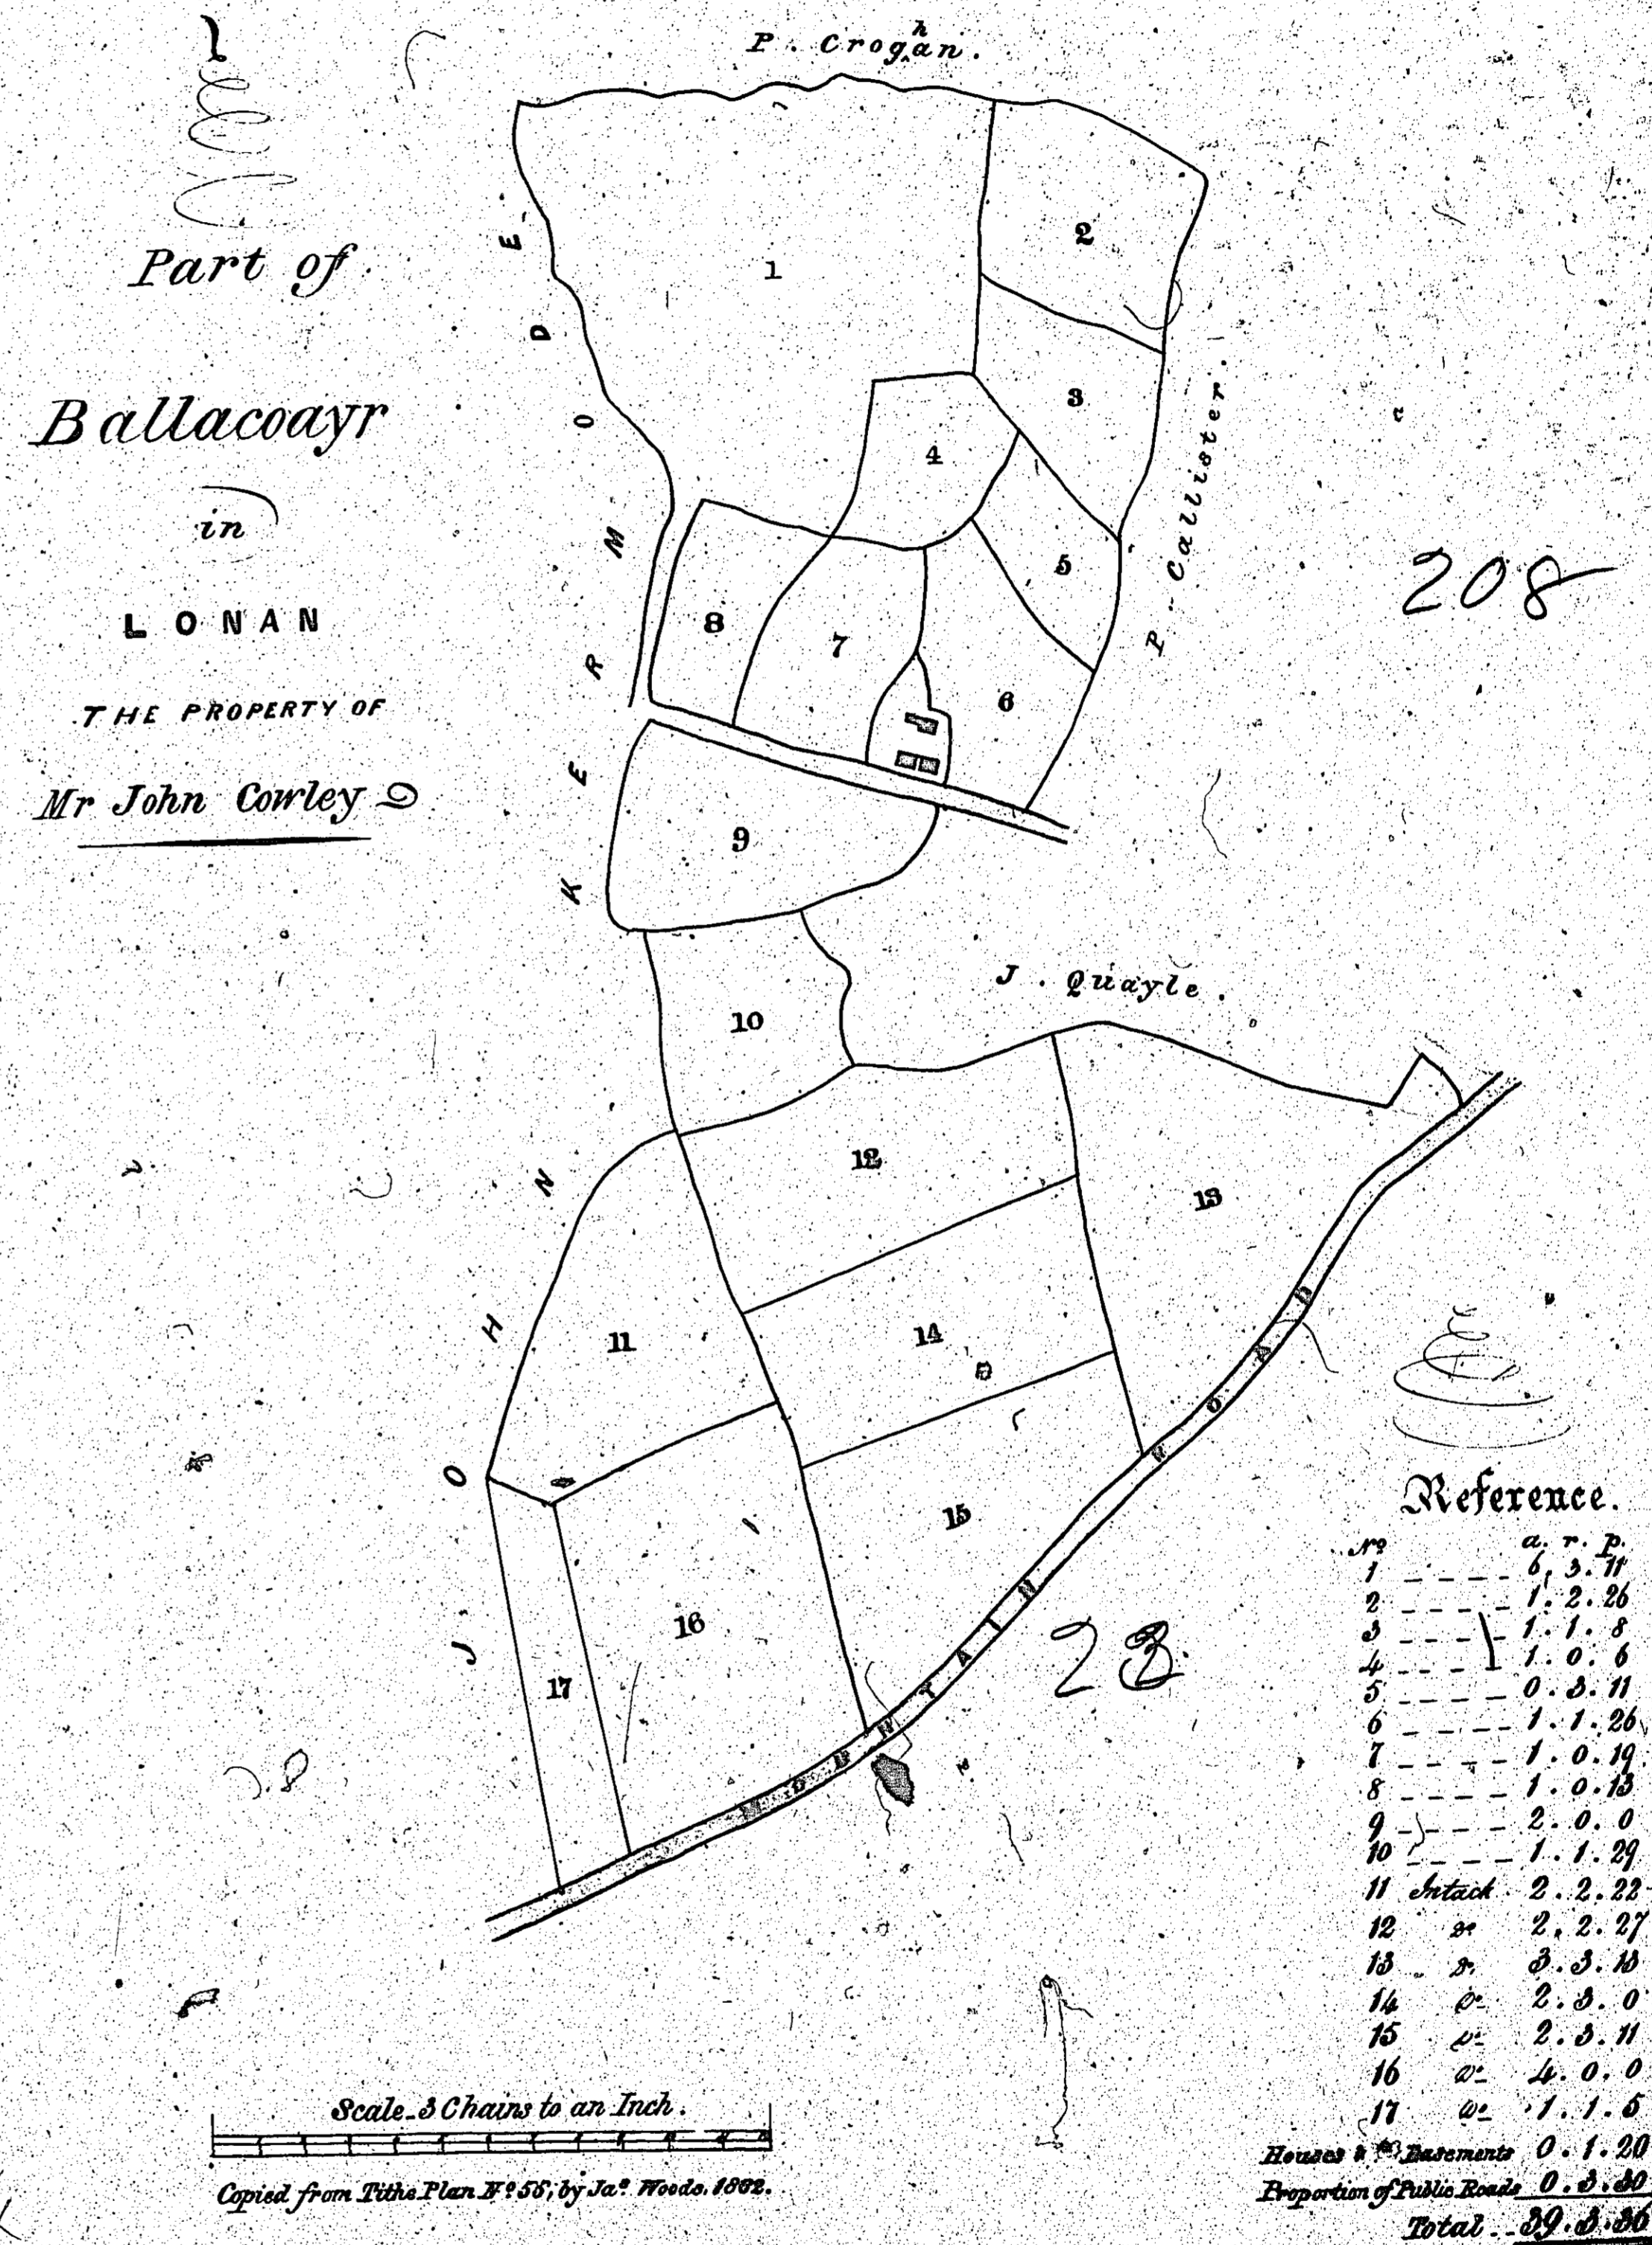

ISLE OF MAN GOVERNMENT: GENERAL REGISTRY

ASYLUM PLANS: PARISH OF LONAN

Original coloured

1:23