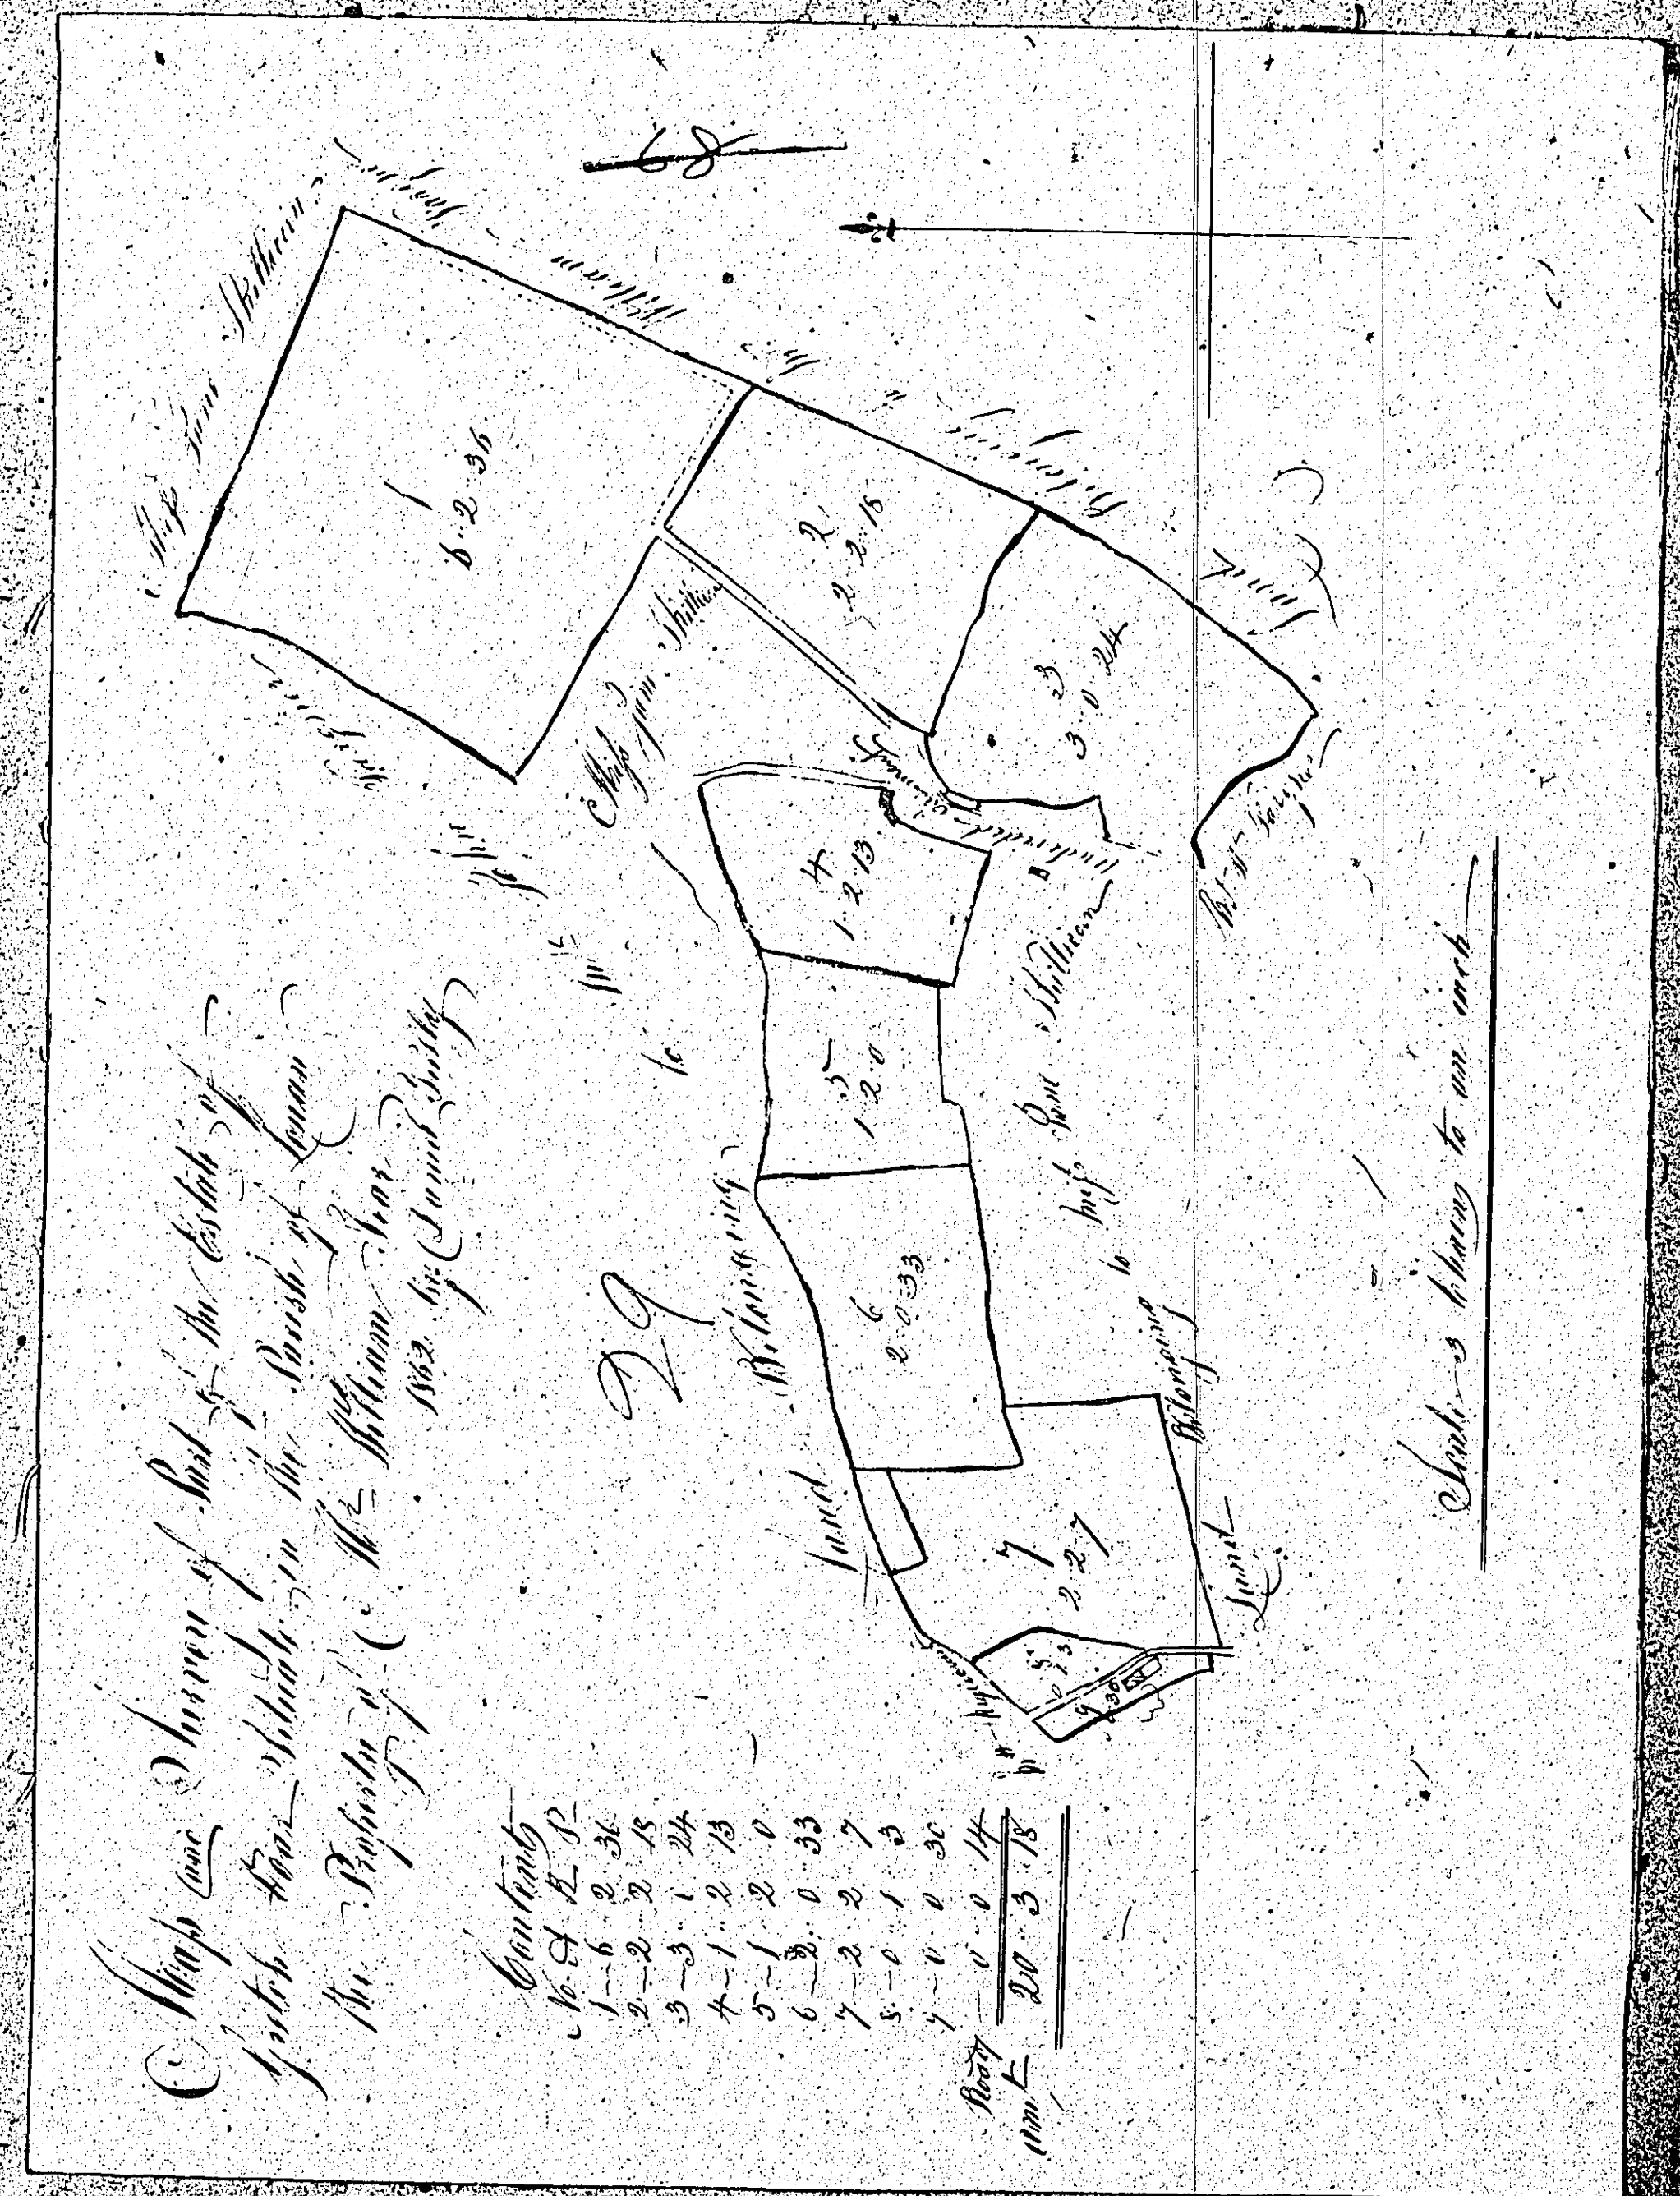

ISLE OF MAN GOVERNMENT: GENERAL REGISTRY

ASYLUM PLANS: PARISH OF LONAN

Original coloured

1:23

ISLE OF MAN GOVERNMENT: GENERAL REGISTRY

ASYLUM PLANS: PARISH OF LONAN

Original coloured

1:23