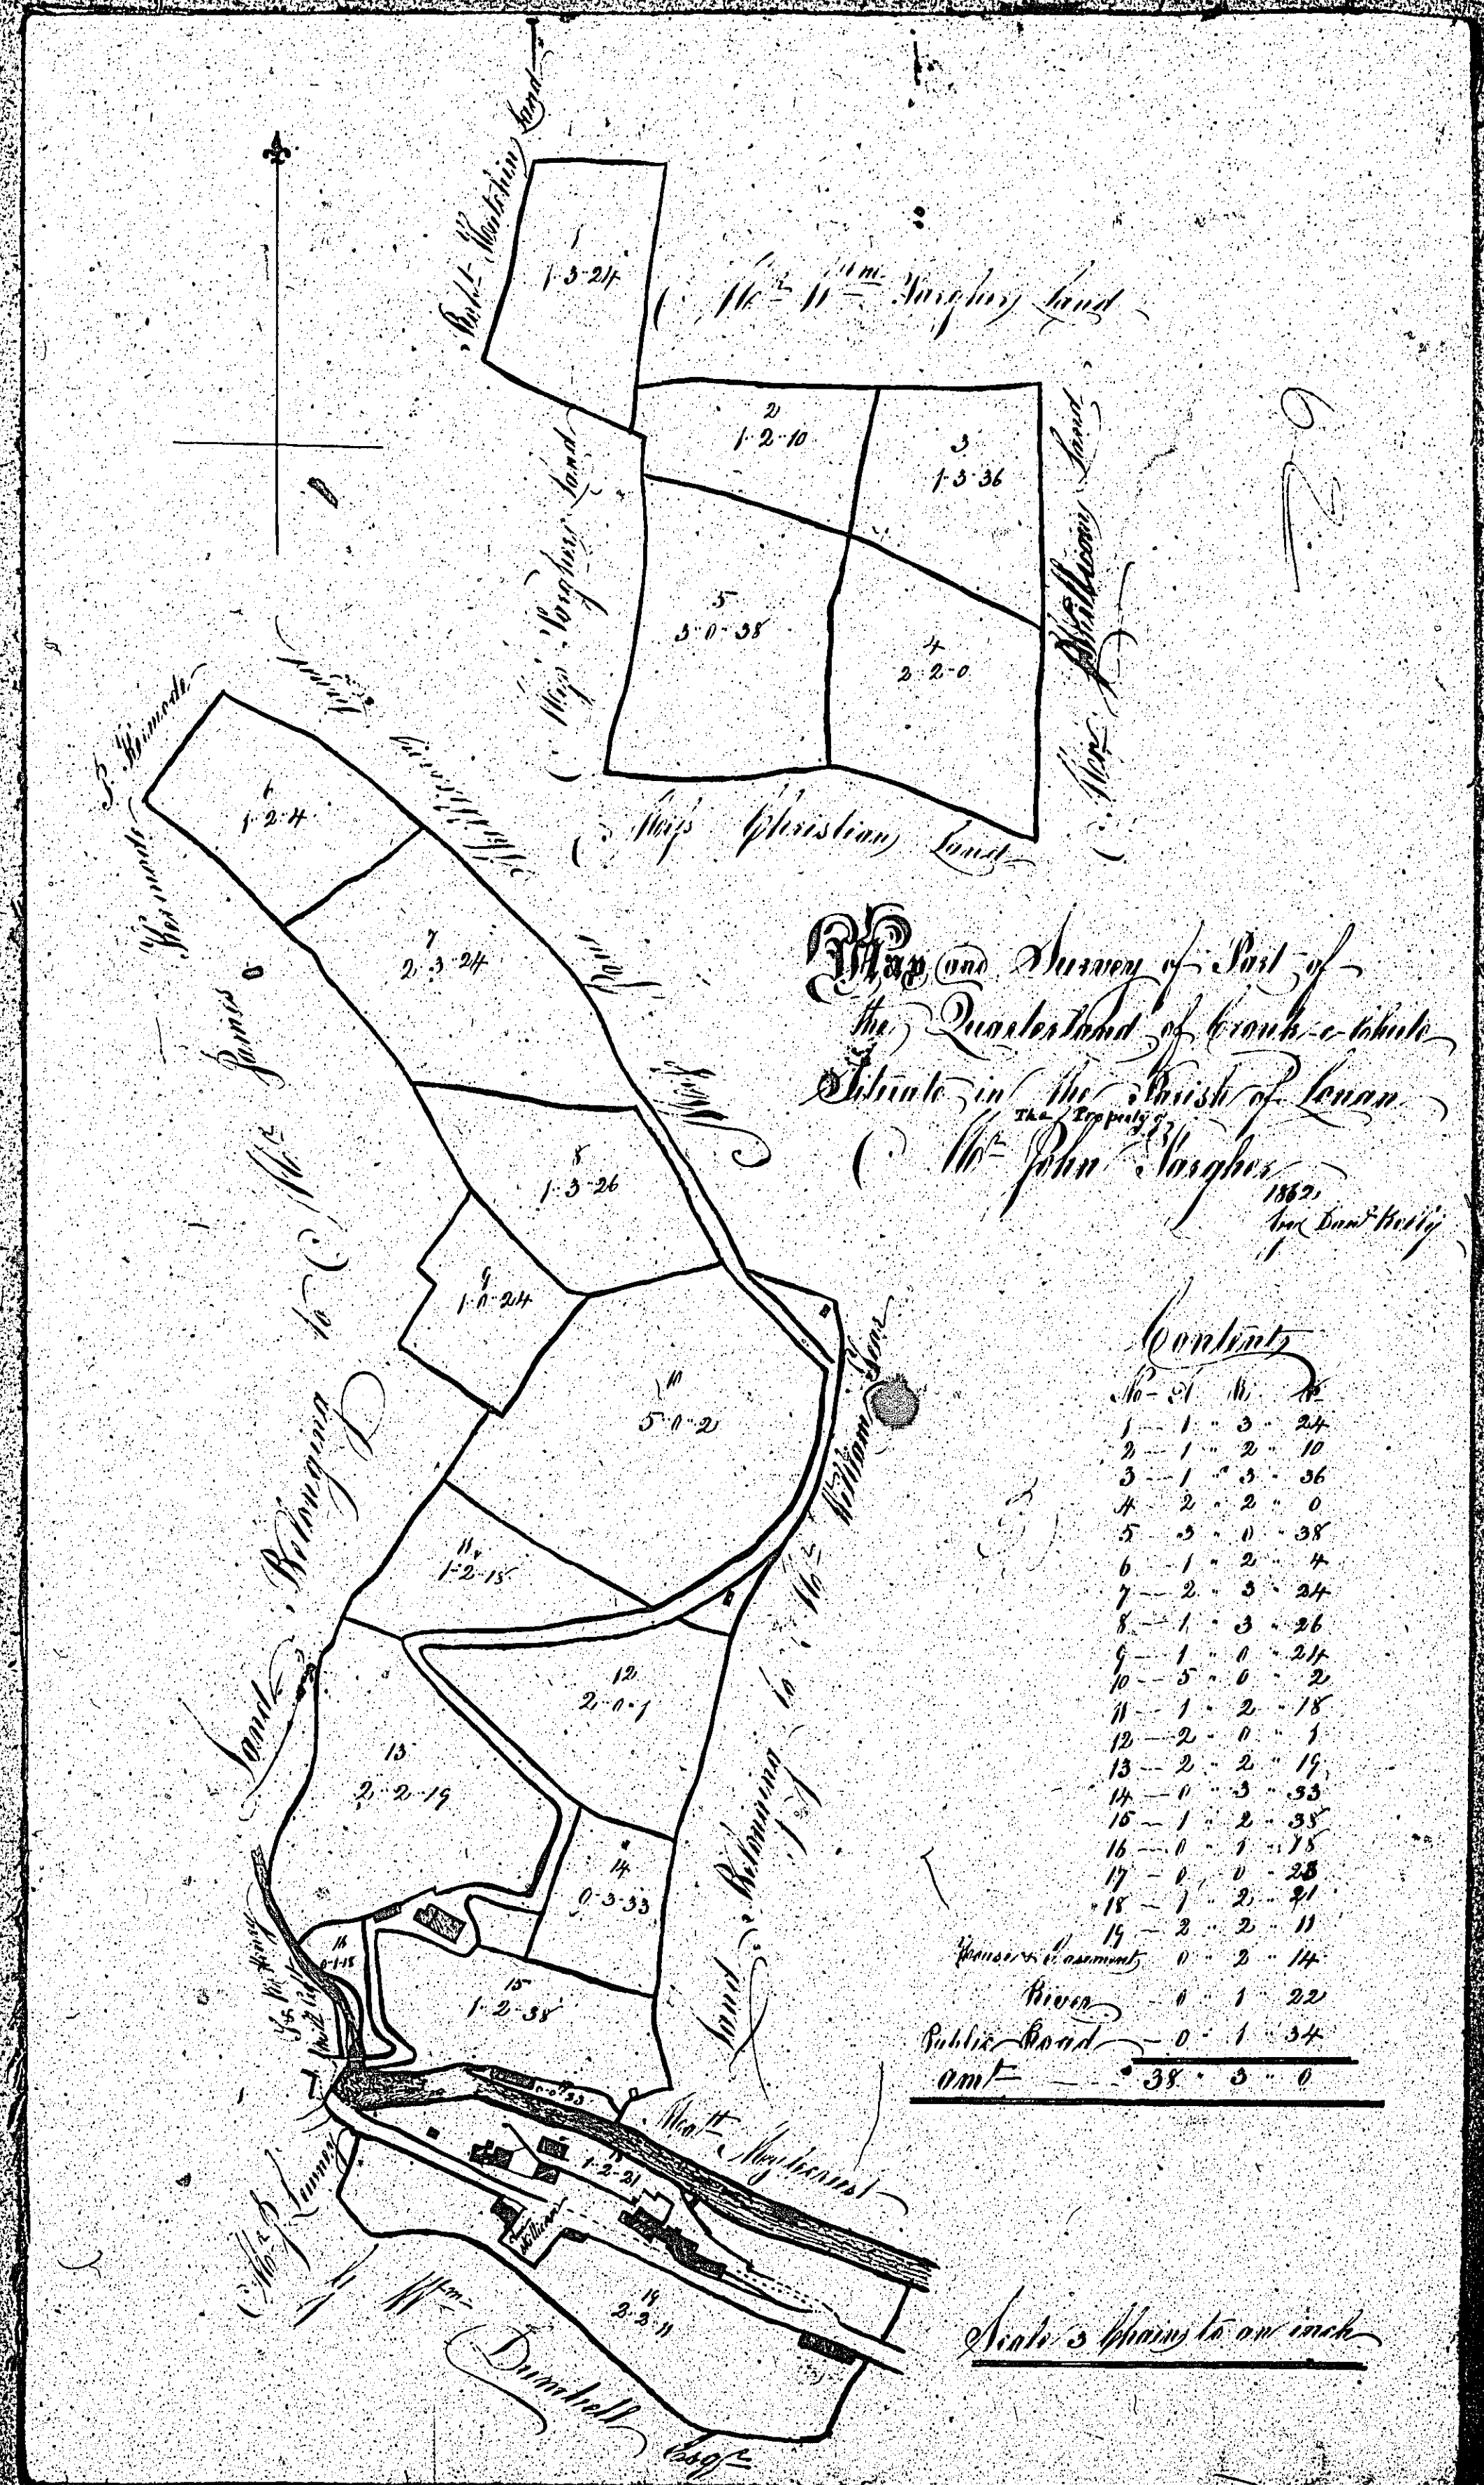

ISLE OF MAN GOVERNMENT: GENERAL REGISTRY

ASYLUM PLANS: PARISH OF LONAN

Original coloured

1:23

ISLE OF MAN GOVERNMENT: GENERAL REGISTRY

ASYLUM PLANS: PARISH OF LONAN

Original coloured

1:23

ASYLUM PLANS: PARISH OF LONAN

Originals coloured

1:23

There is a second plan  
numbered 37

ISLE OF MAN GOVERNMENT: GENERAL REGISTRY

ASYLUM PLANS: PARISH OF LONAN

Originals coloured

1:23

ISLE OF MAN GOVERNMENT: GENERAL REGISTRY

ASYLUM PLANS: PARISH OF LONAN

Original coloured

1:23