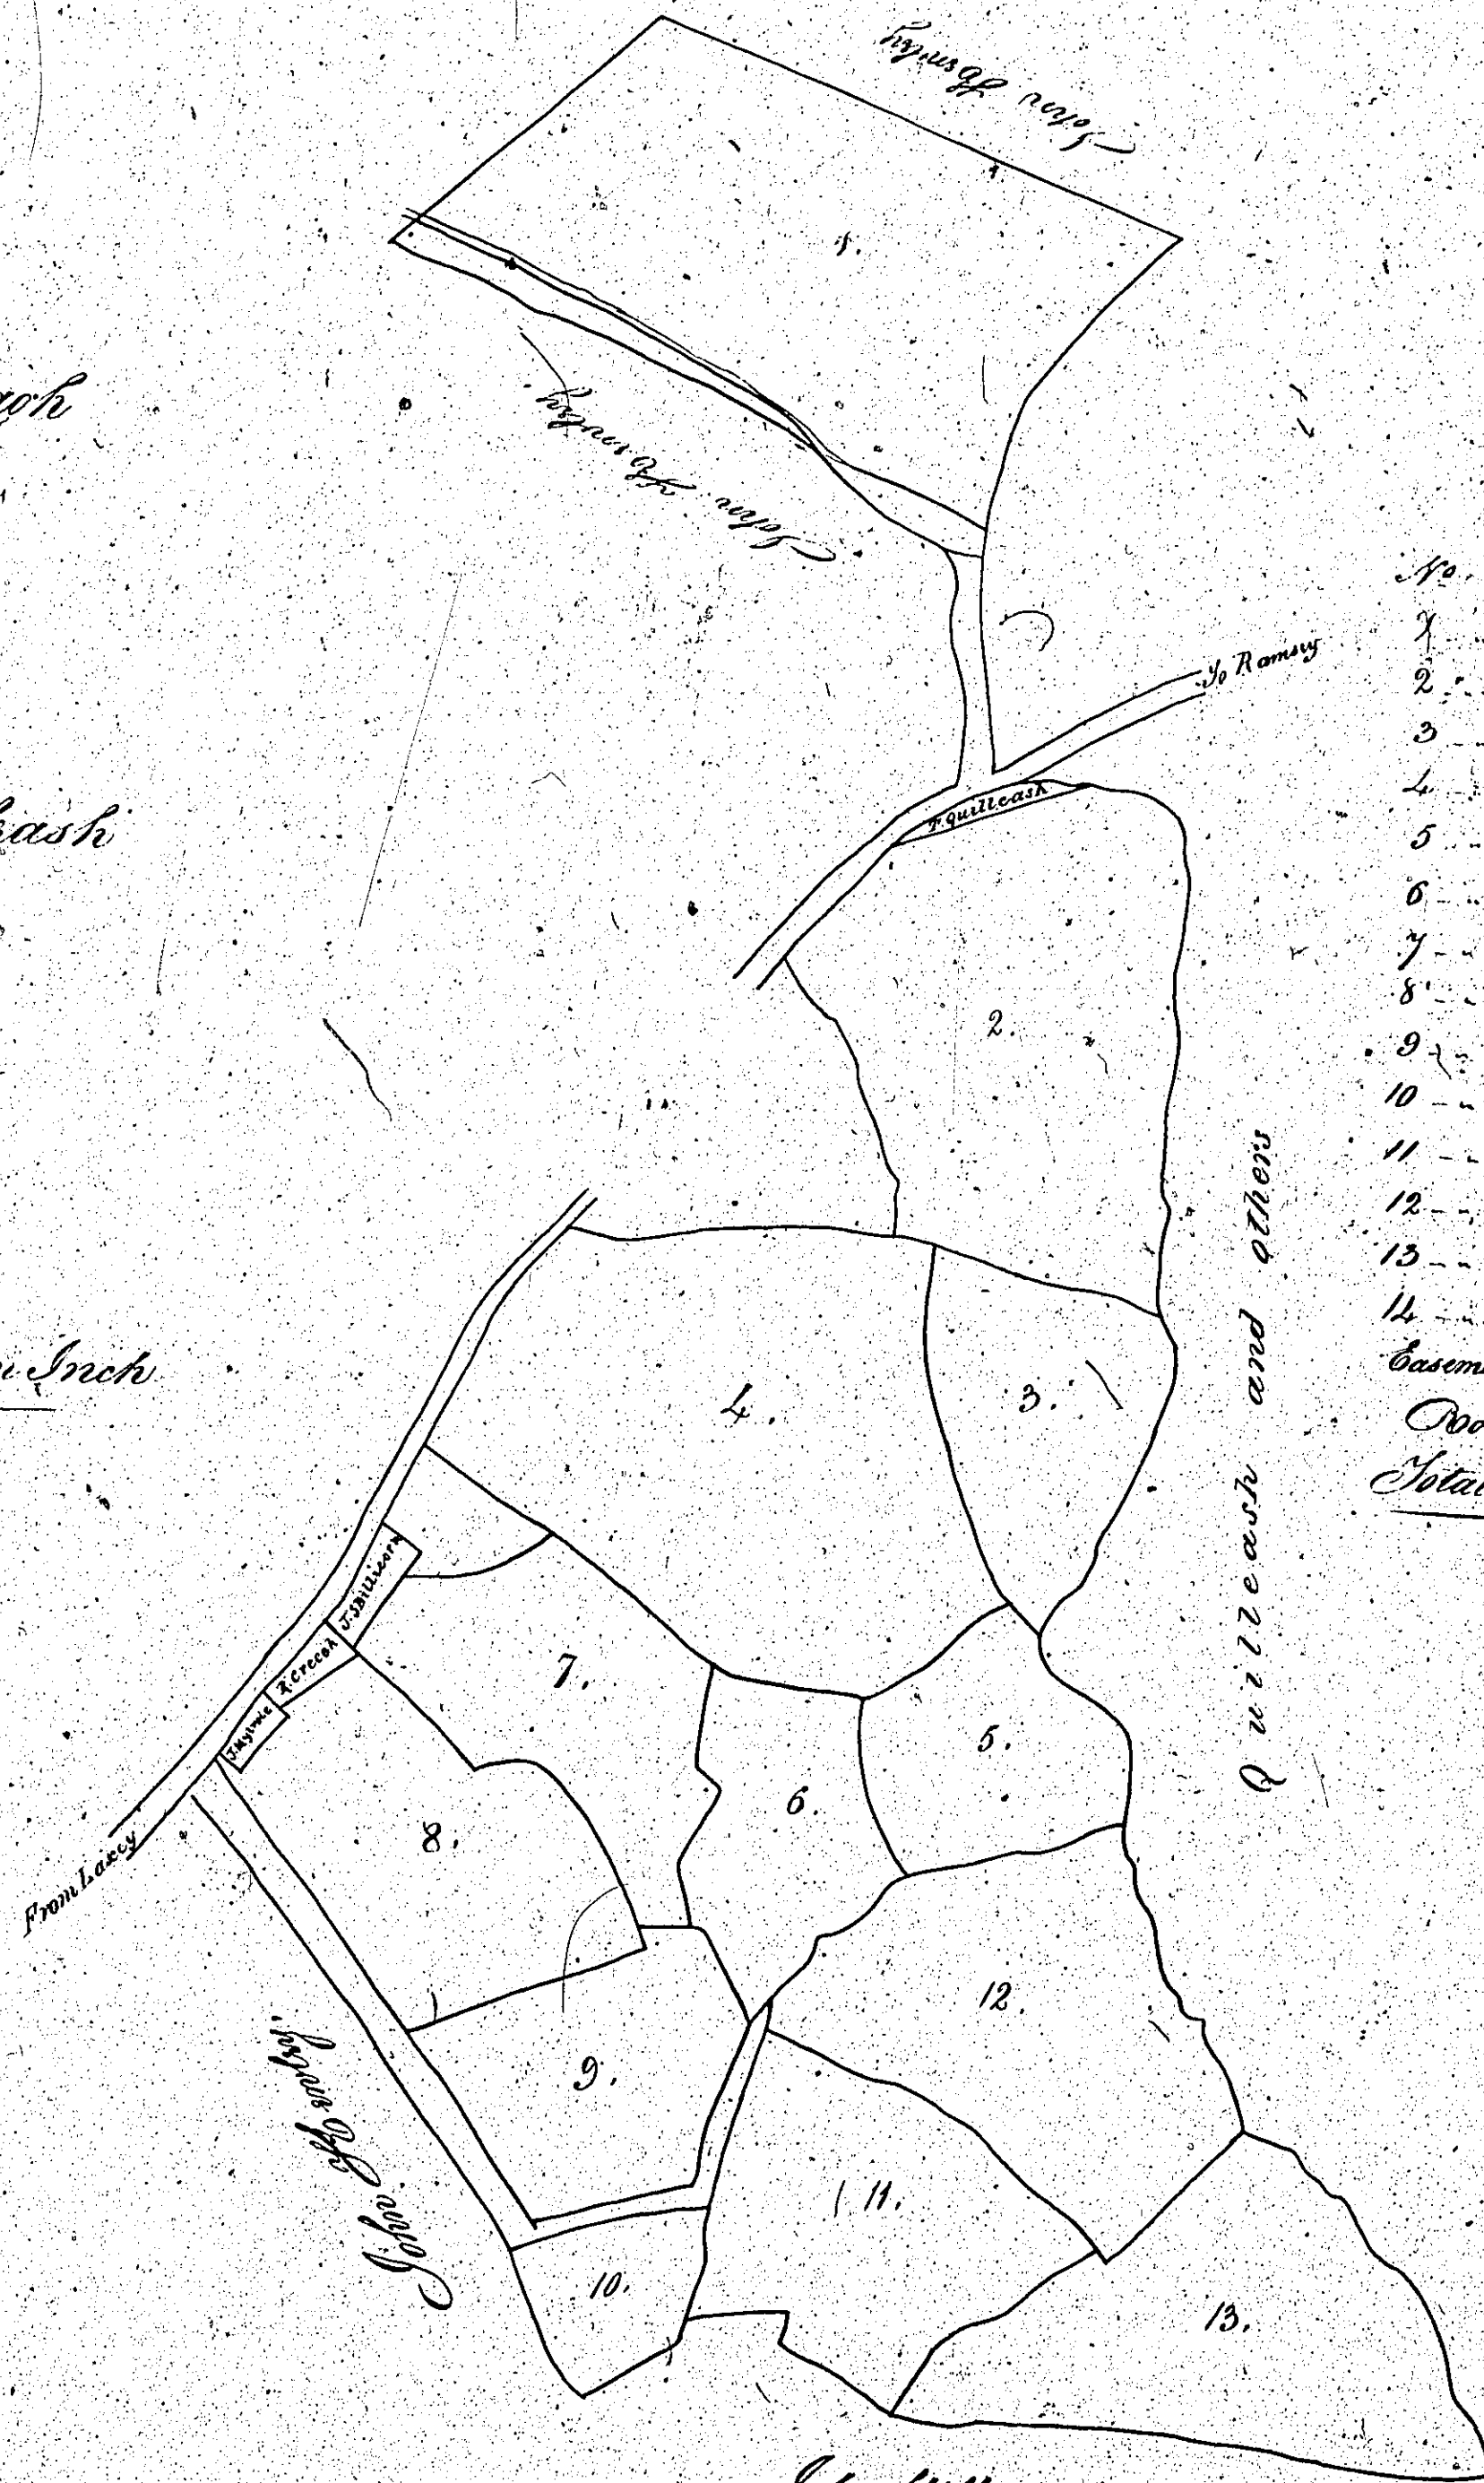

ISLE OF MAN GOVERNMENT: GENERAL REGISTRY

ASYLUM PLANS: PARISH OF LONAN

Original monotone

1:23

Ballanagh
in
Lonan
belonging
to
Wm Quillcash

(9)

Scale 3 Chains to an Inch

Contents