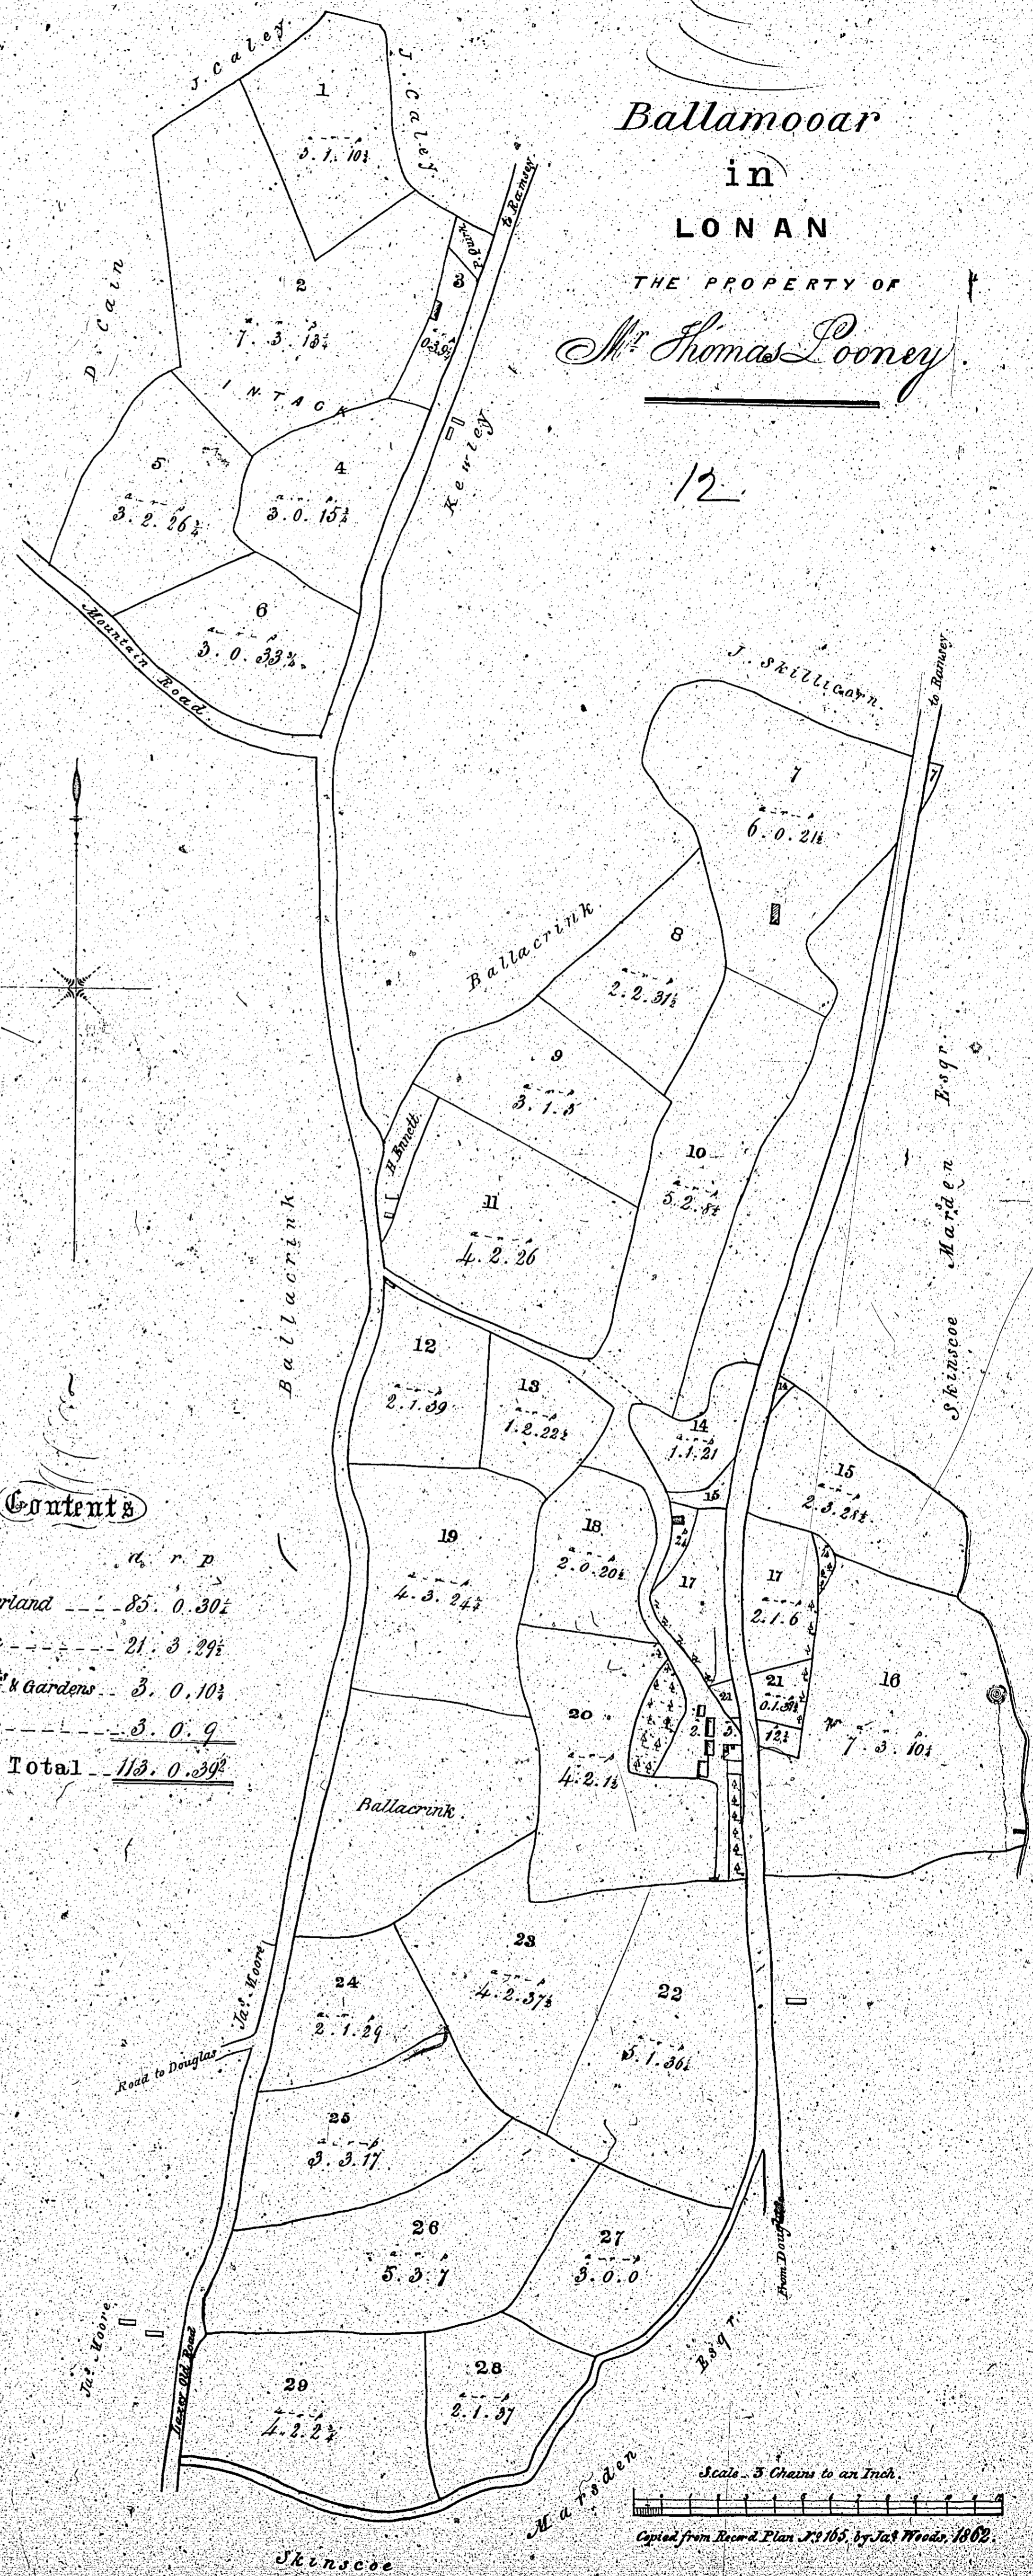

ISLE OF MAN GOVERNMENT: GENERAL REGISTRY
ASYLUM PLANS: PARISH OF LONAN

Original coloured

1:23