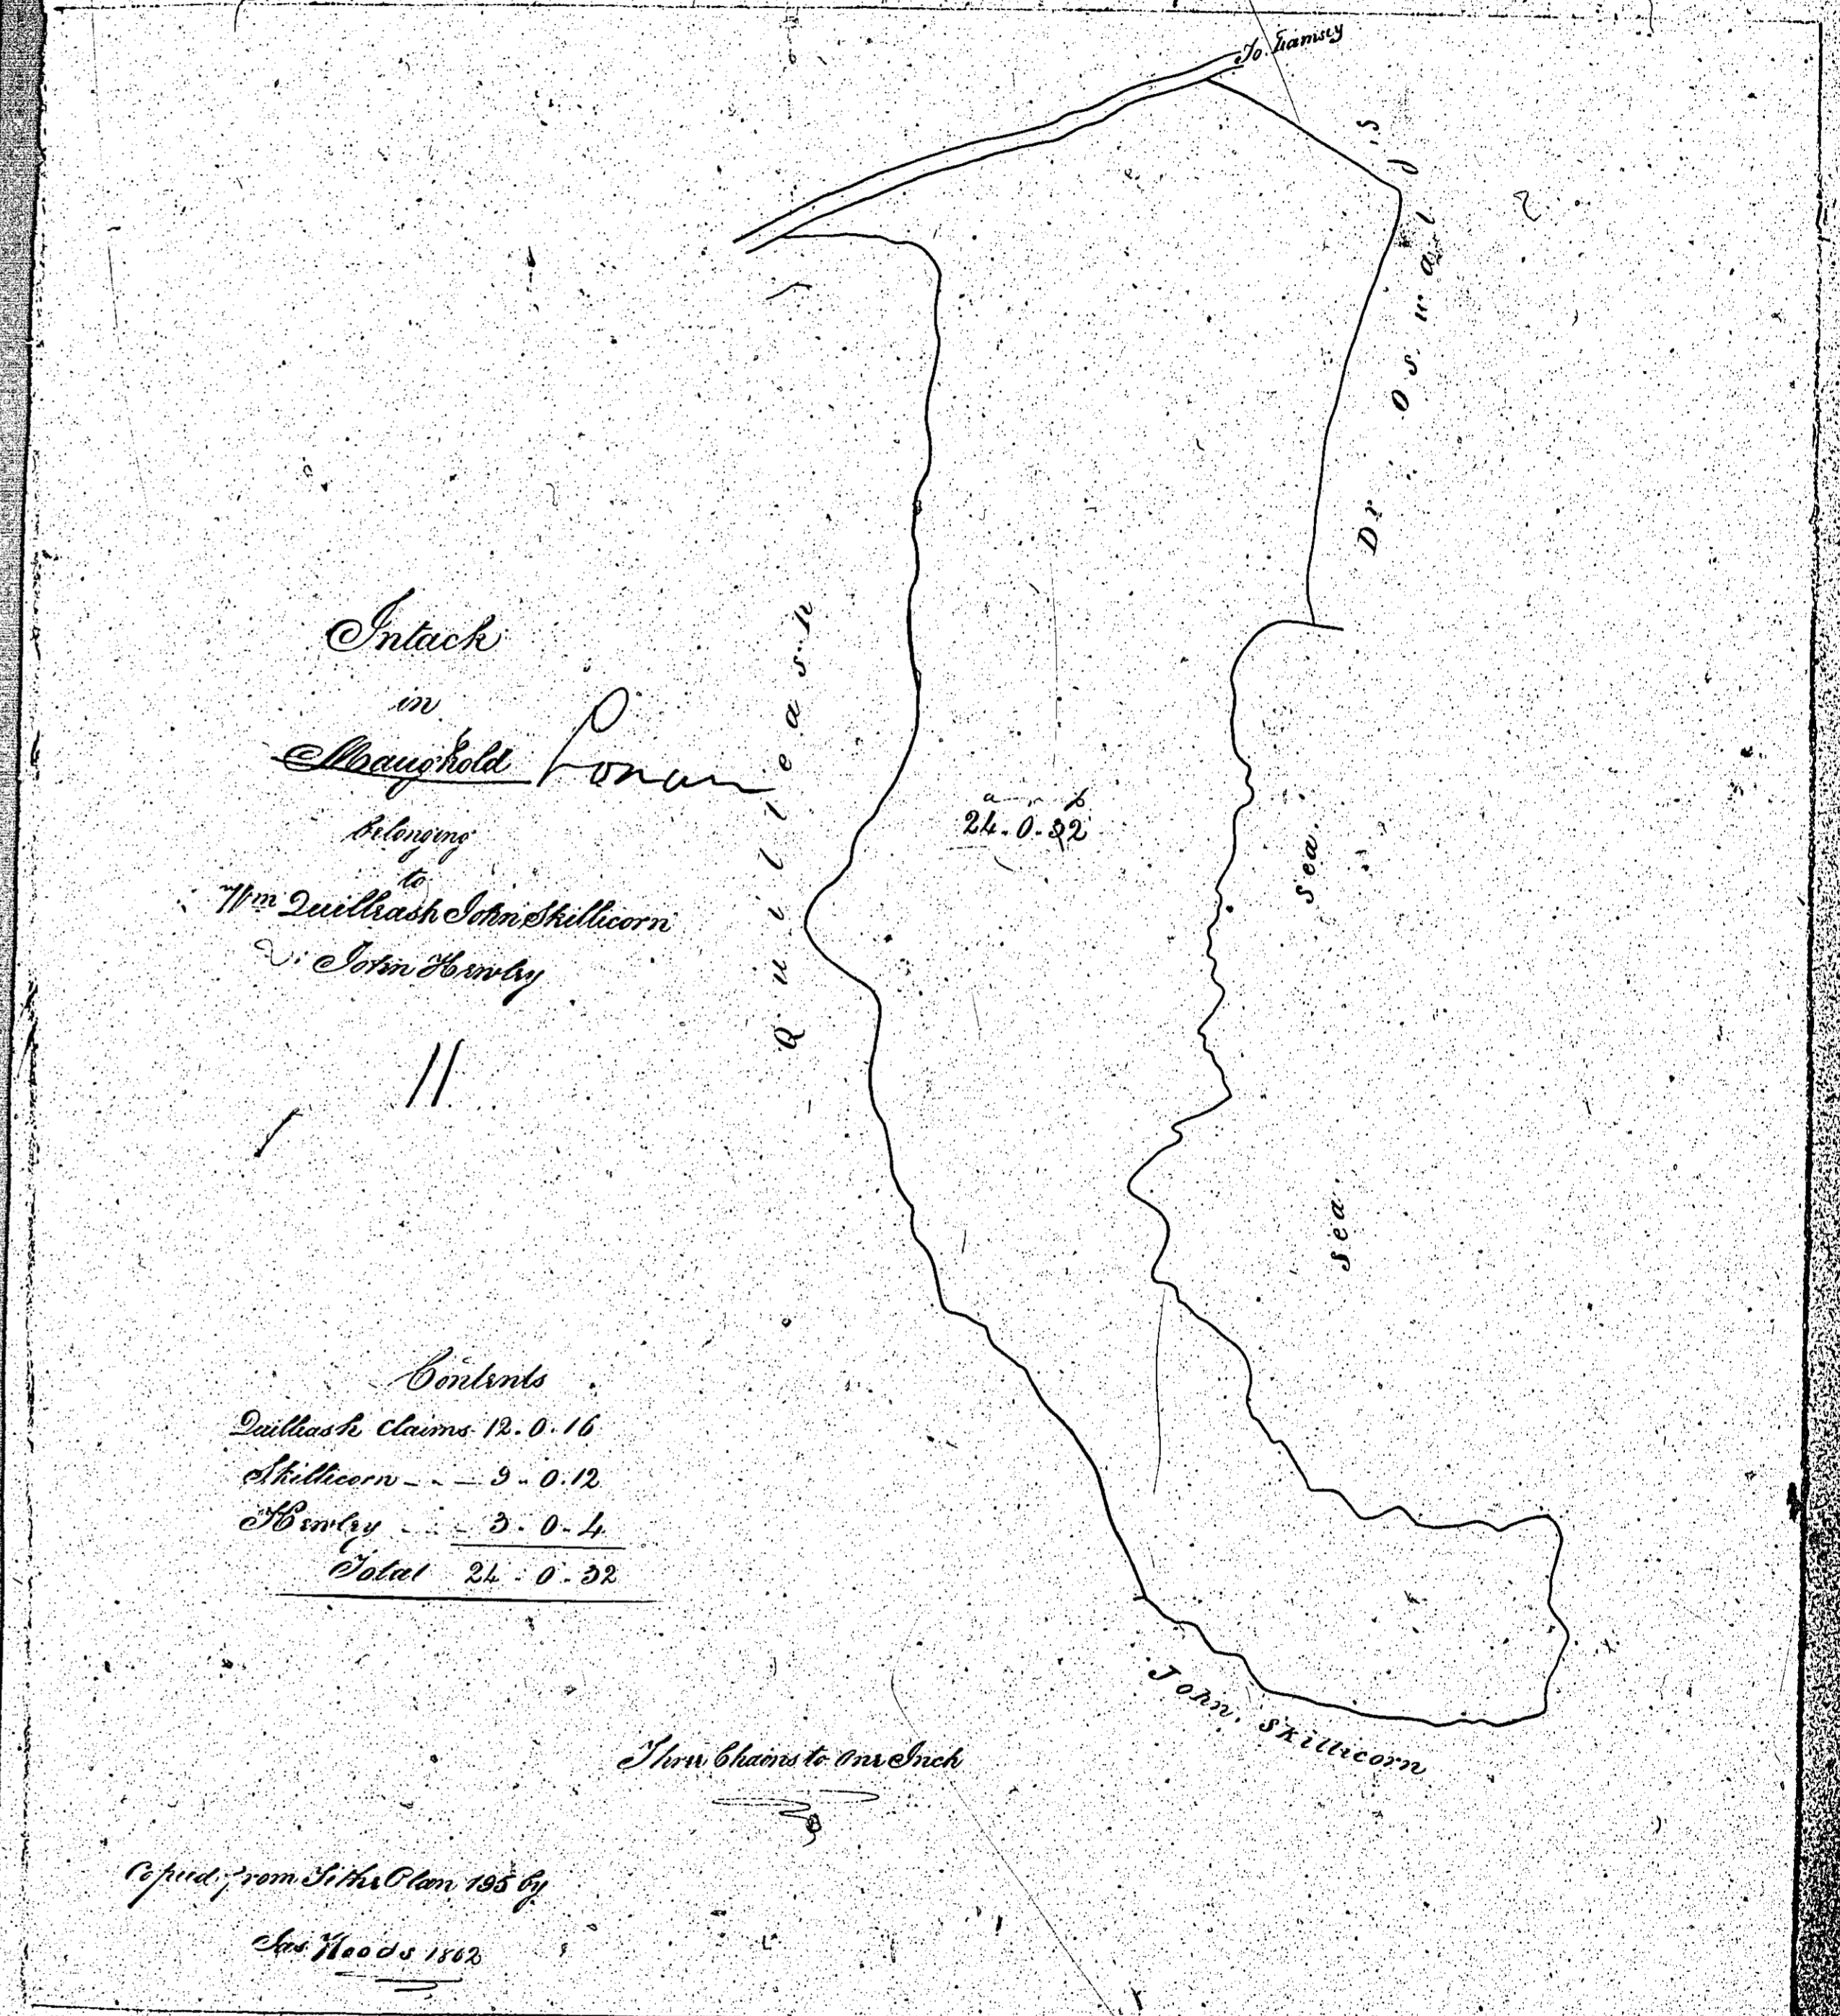

ISLE OF MAN GOVERNMENT: GENERAL REGISTRY
ASYLUM PLANS: PARISH OF LONAN

Original monotone

1:23