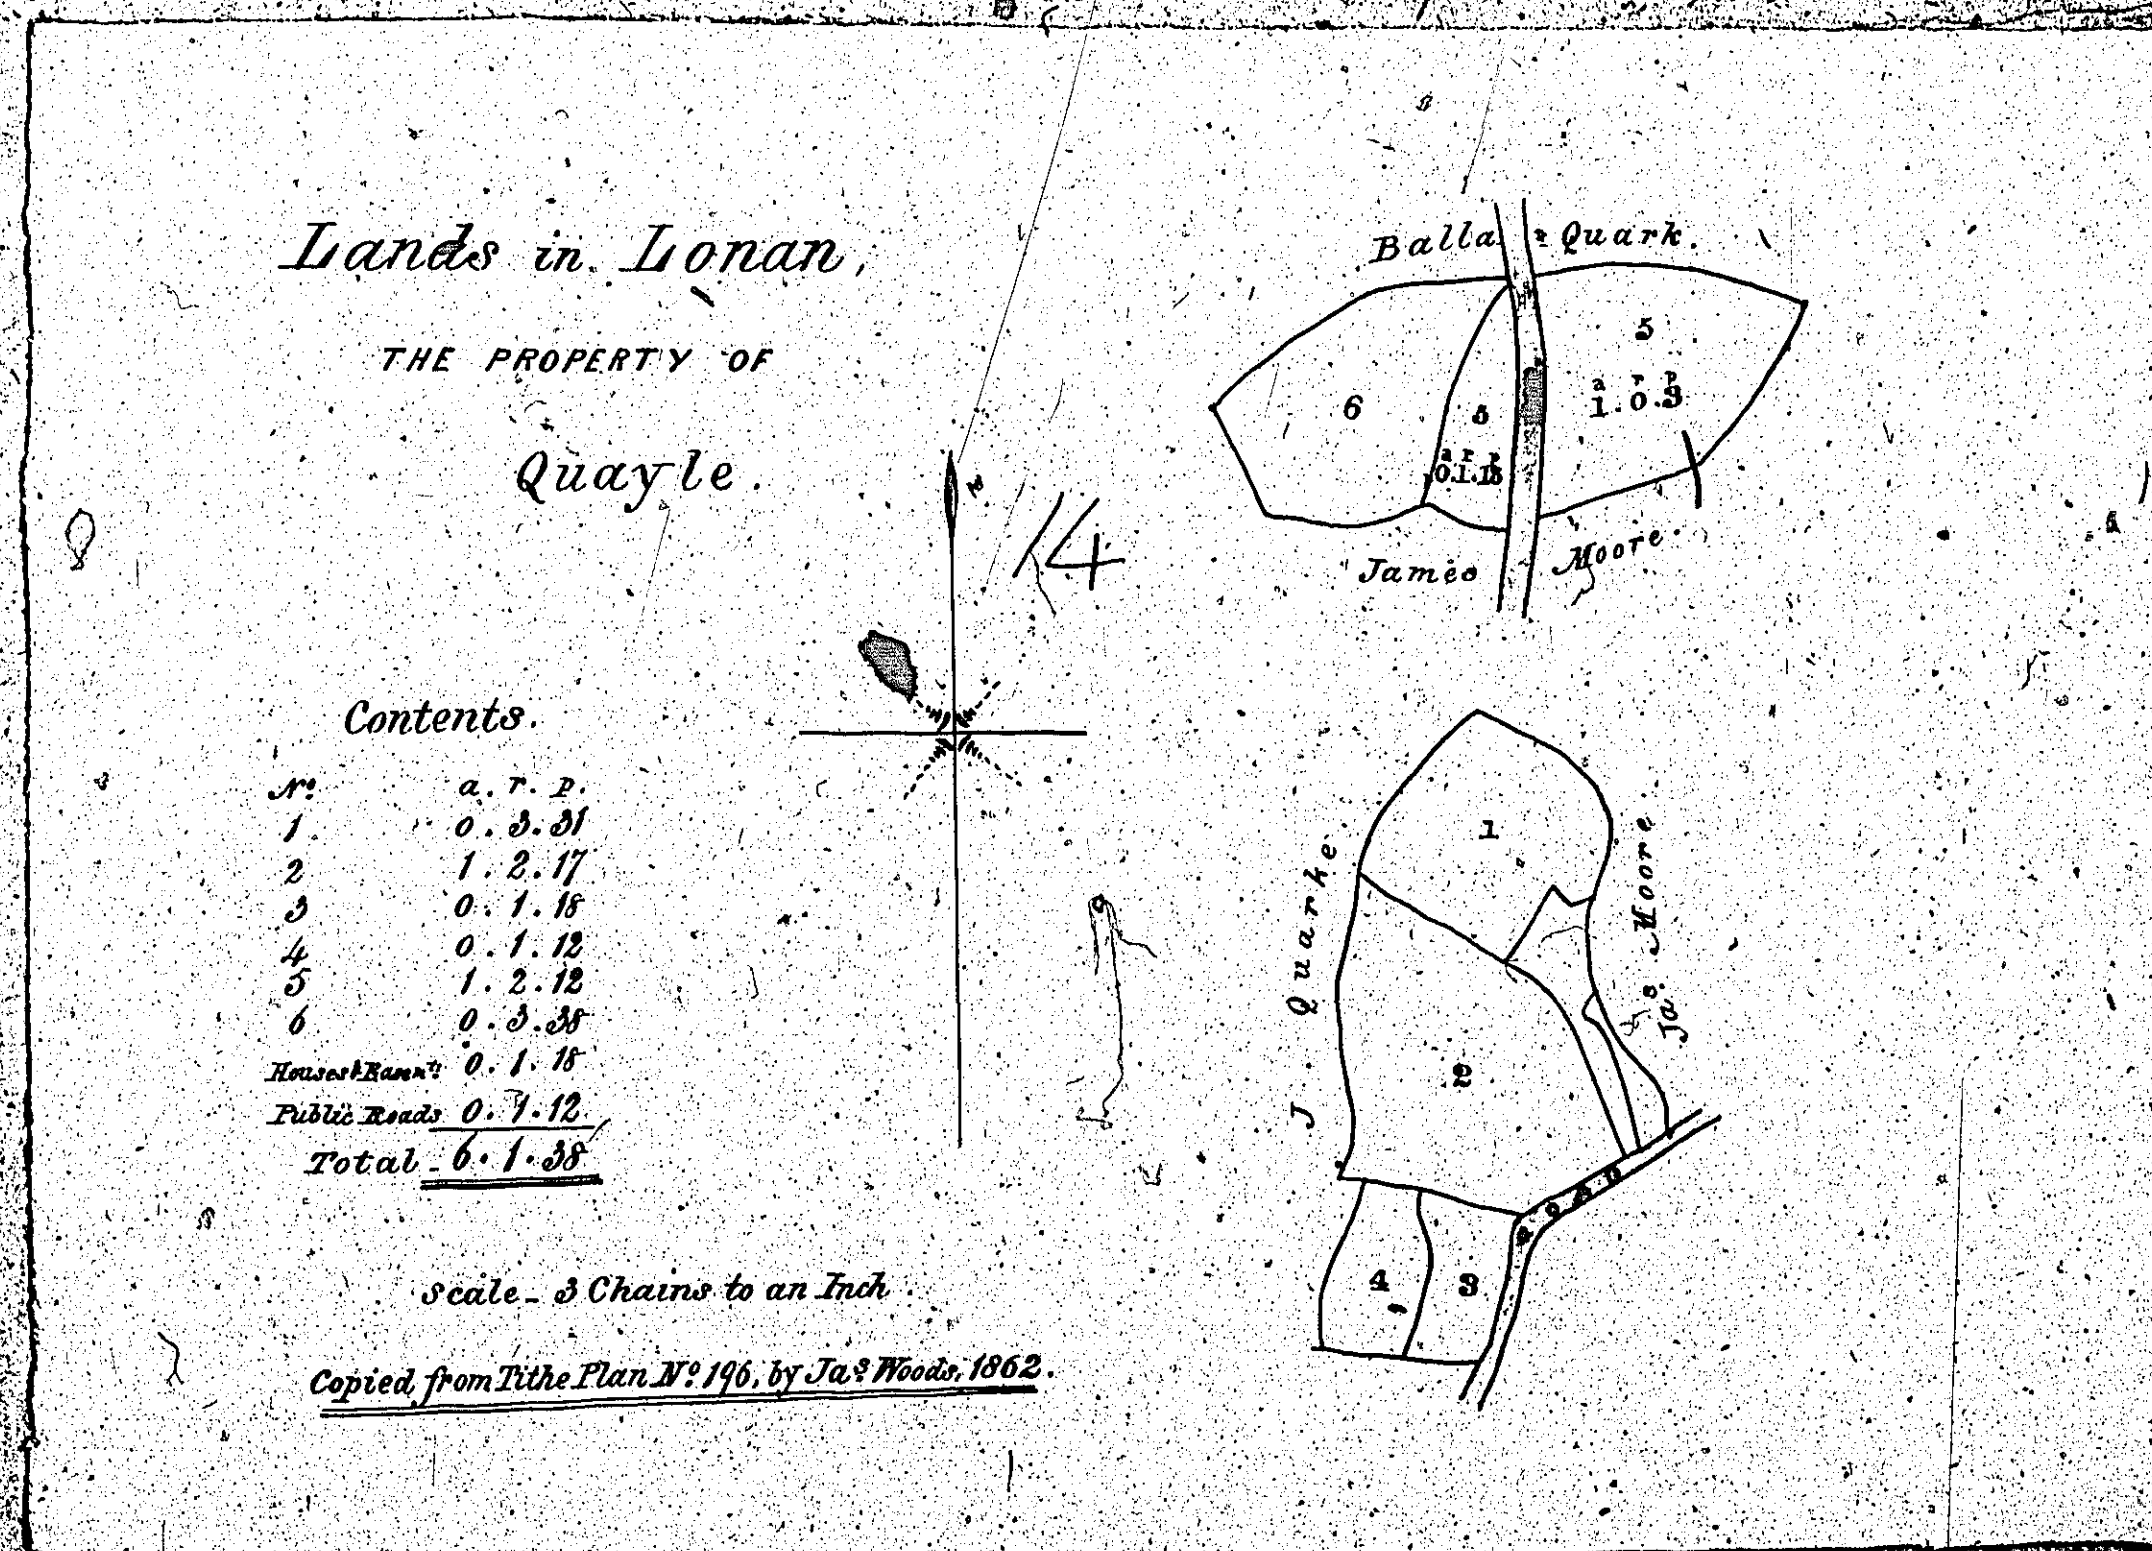

ISLE OF MAN GOVERNMENT: GENERAL REGISTRY

ASYLUM PLANS: PARISH OF LONAN

1:23

13 Original monotone

14 Original coloured