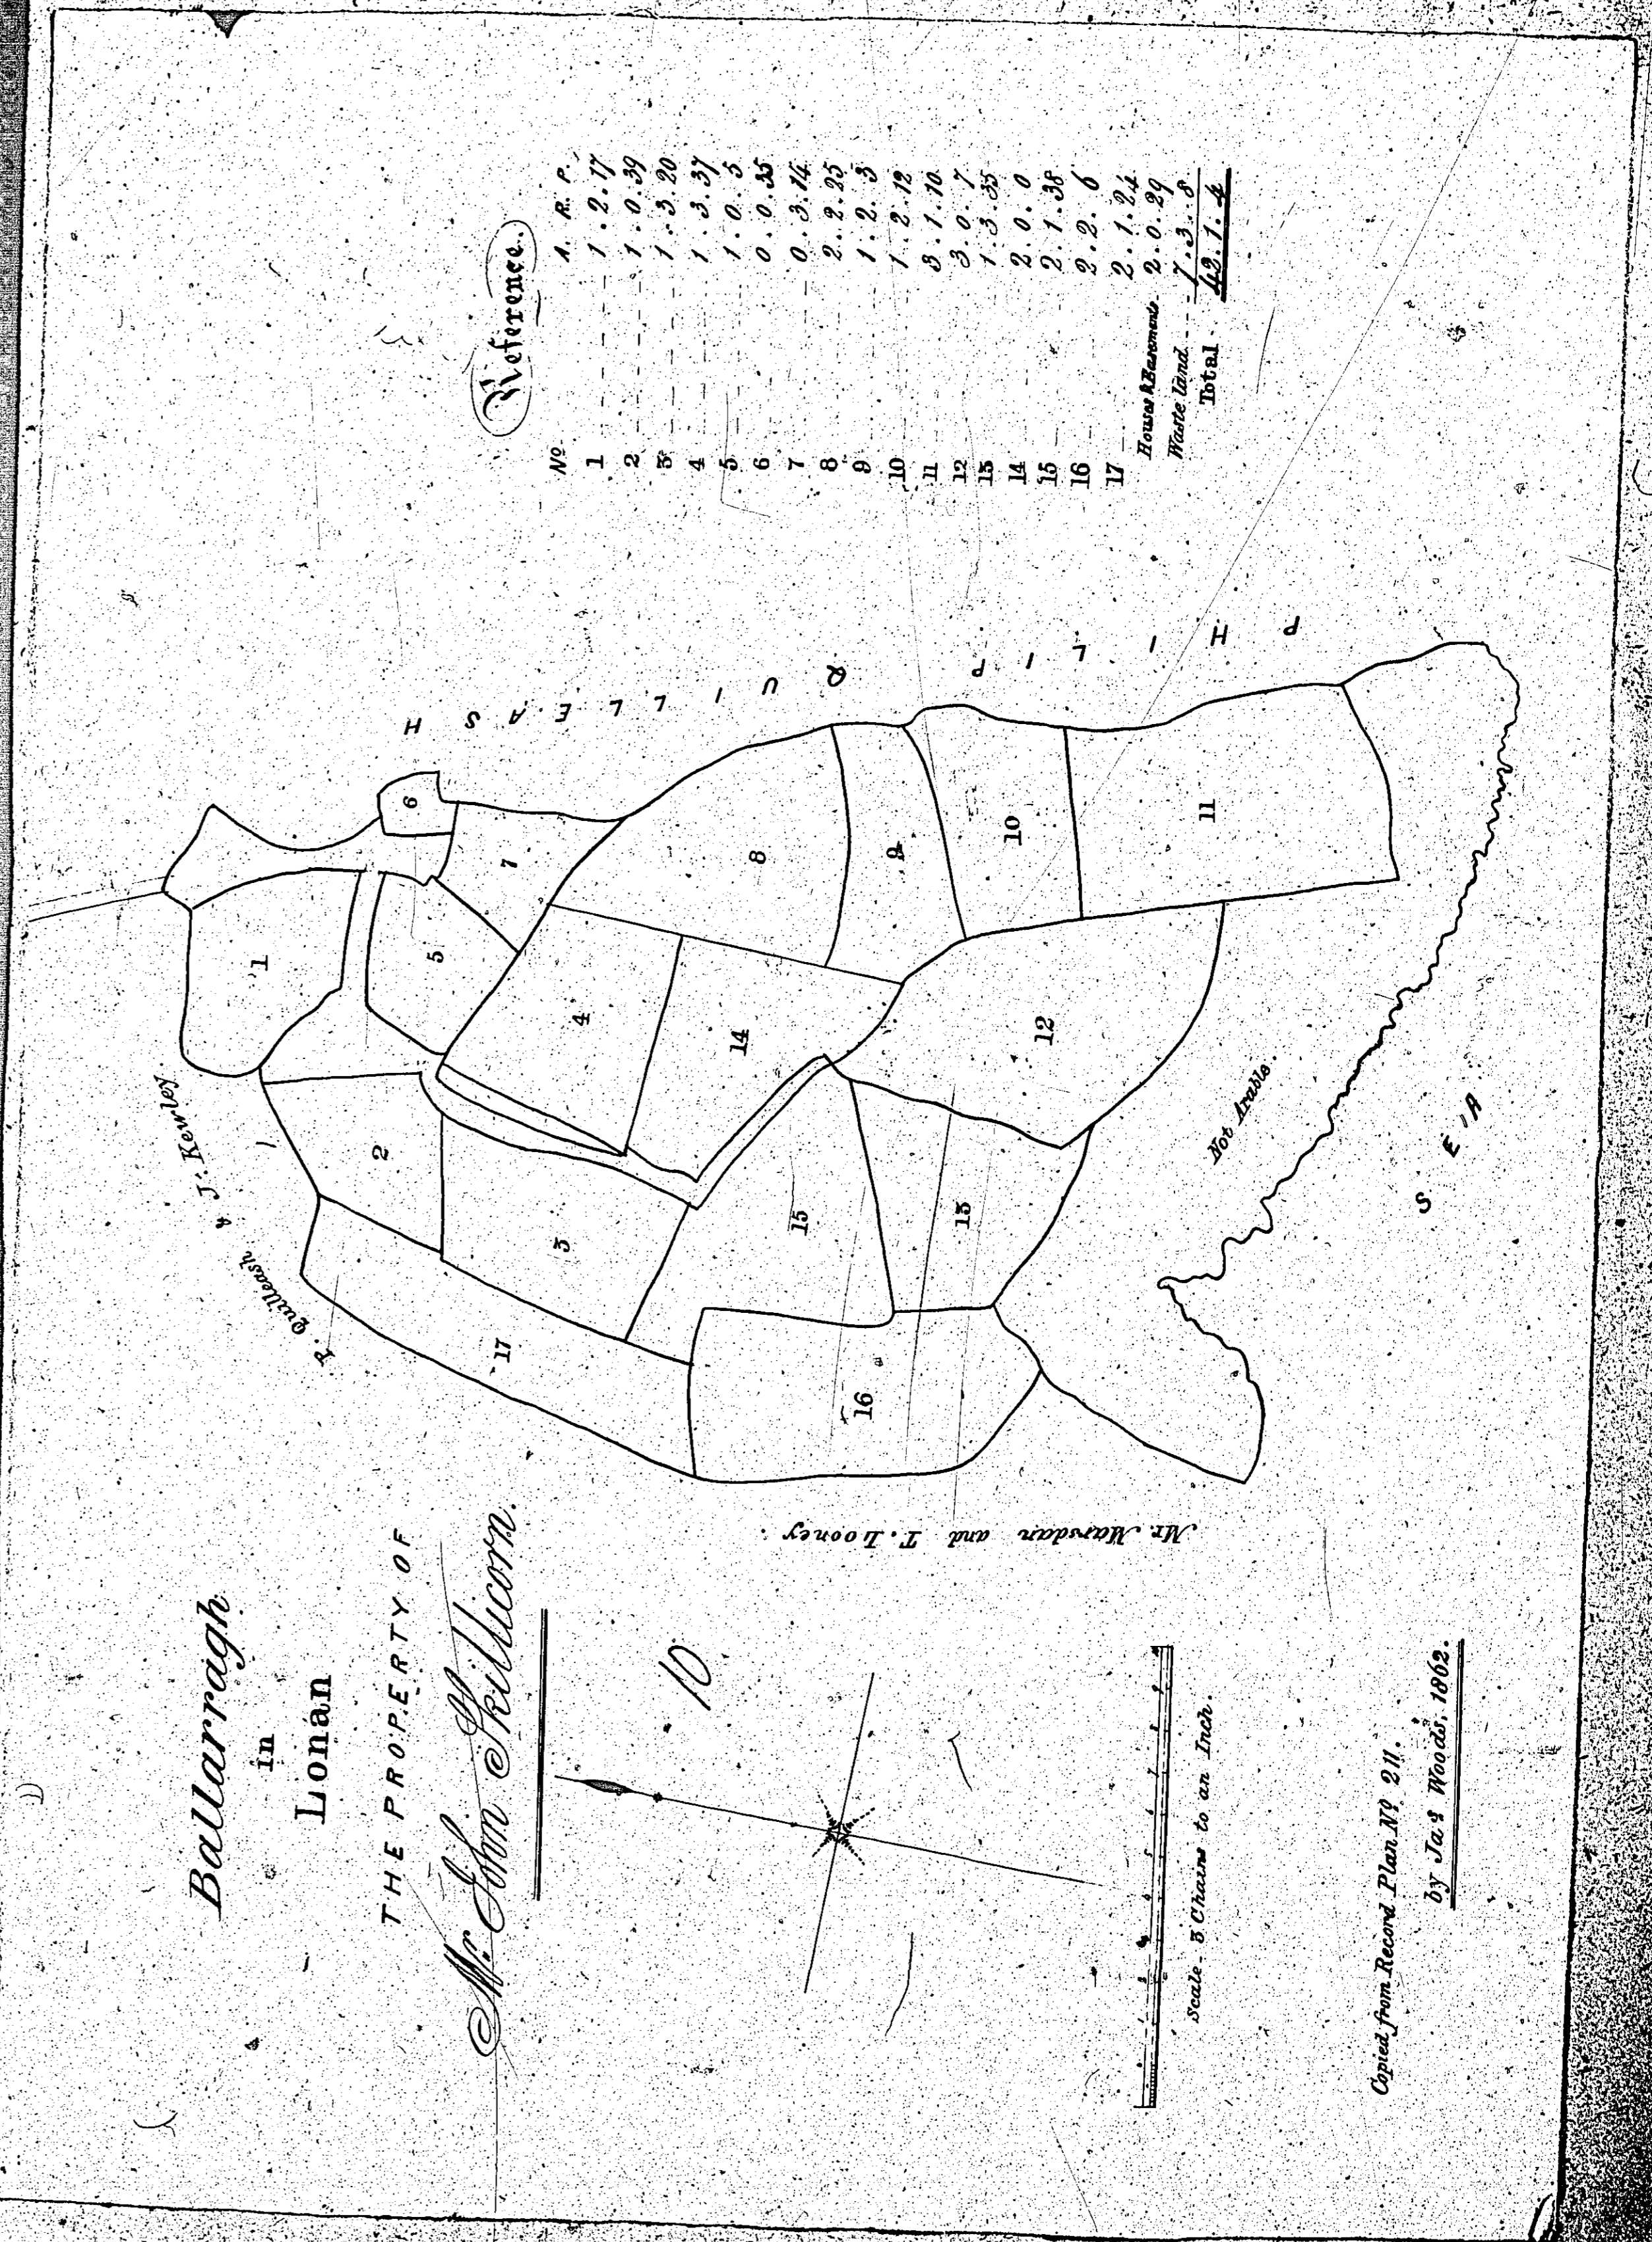

ISLE OF MAN GOVERNMENT: GENERAL REGISTRY

ASYLUM PLANS: PARISH OF LONAN

Original coloured (decorative)

1:23