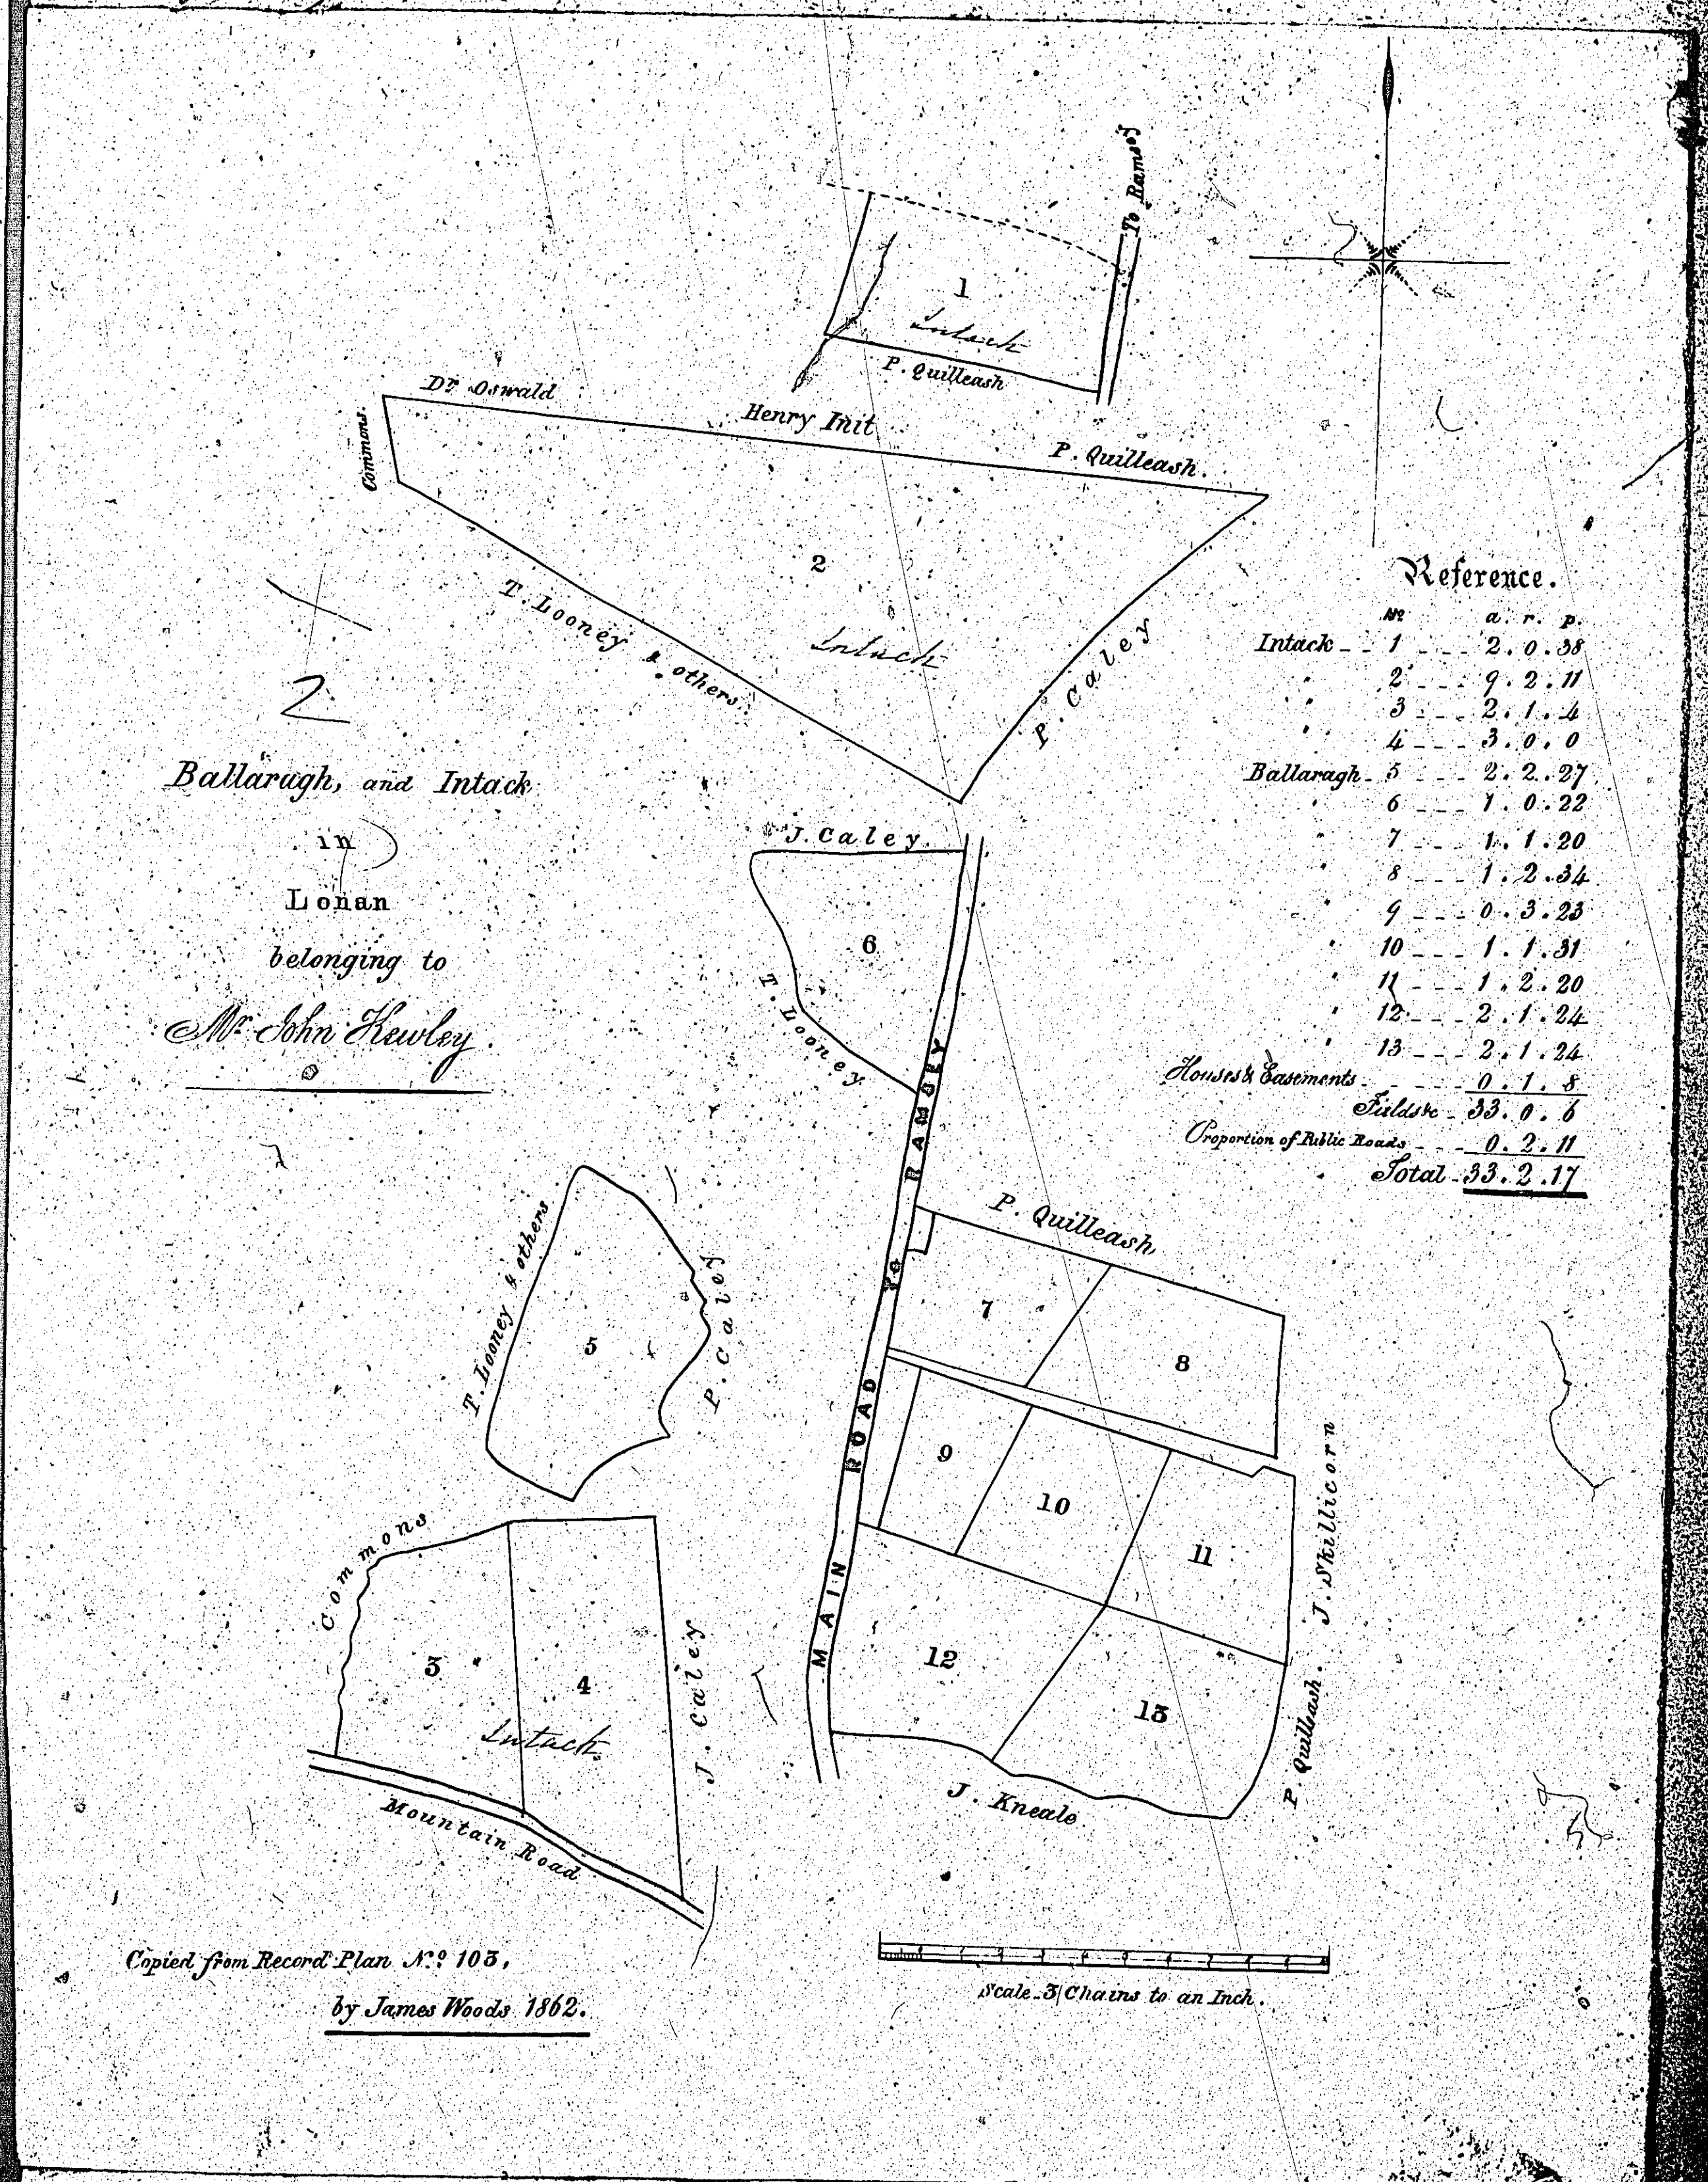

ISLE OF MAN GOVERNMENT: GENERAL REGISTRY

ASYLUM PLANS: PARISH OF LONAN

Original coloured

1:23