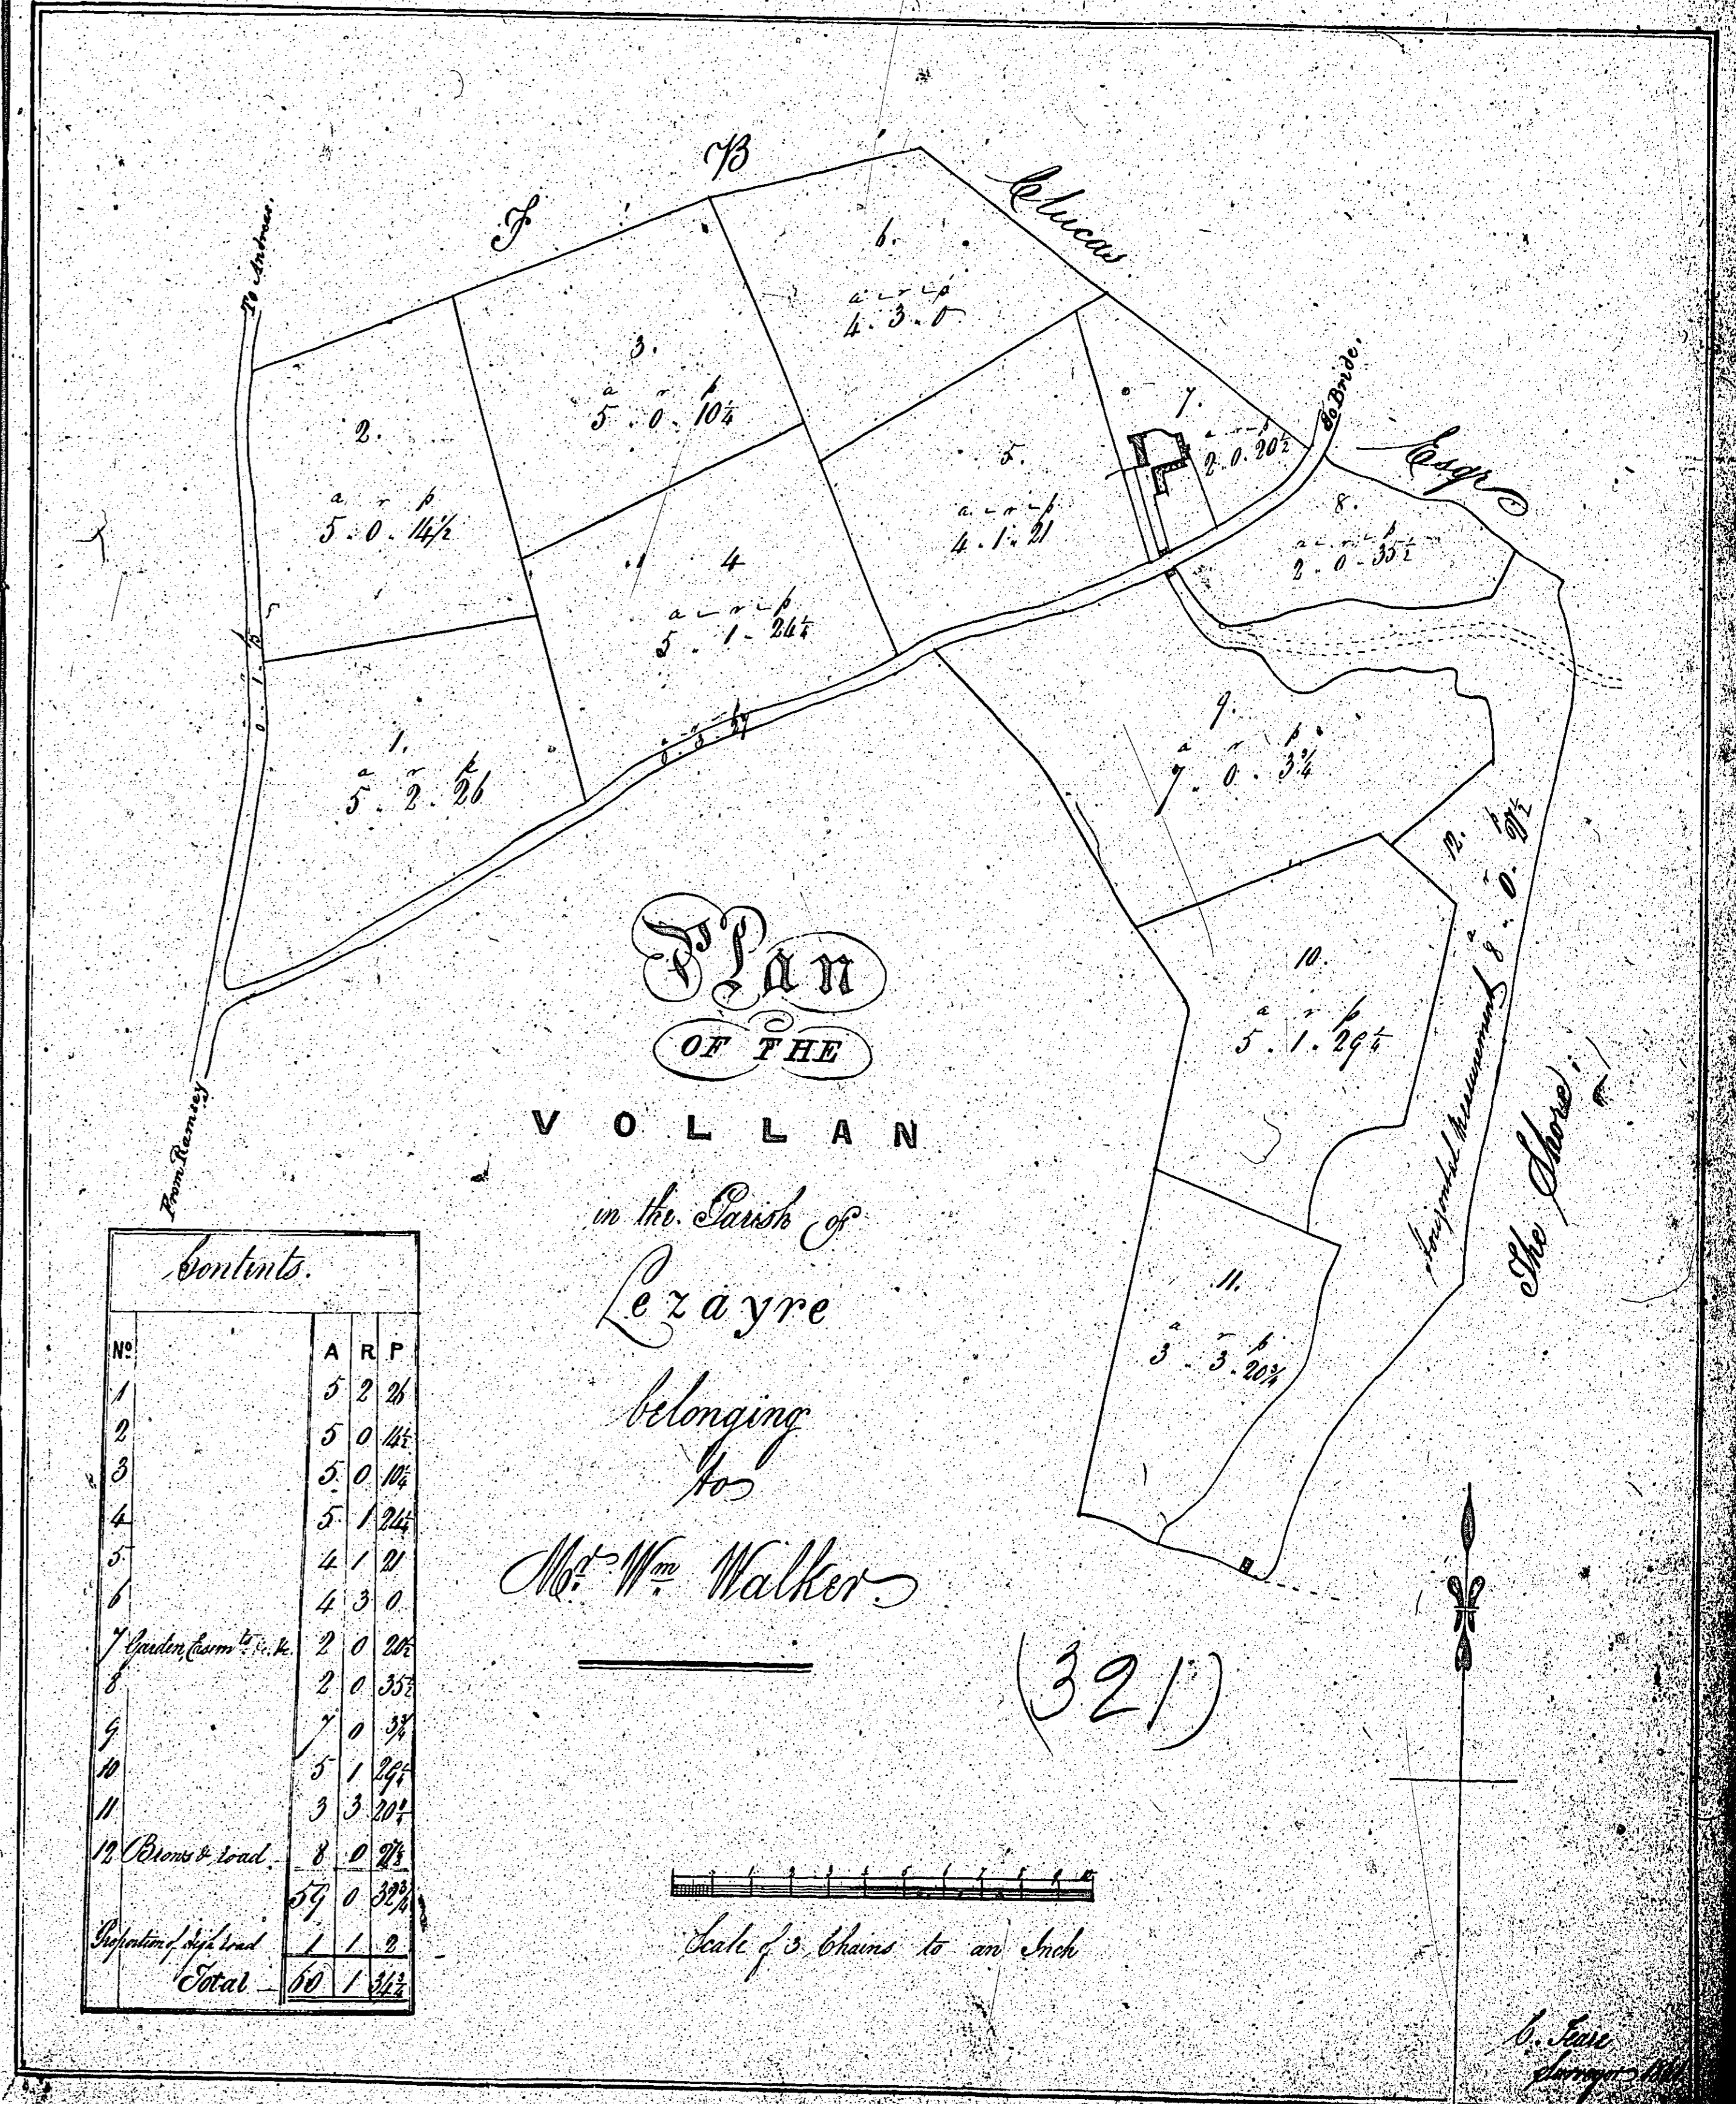

ISLE OF MAN GOVERNMENT: GENERAL REGISTRY

ASYLUM PLANS: PARISH OF LEZAYRE

Original monotone

1:23

*Borwick Avenue*

ISLE OF MAN GOVERNMENT: GENERAL REGISTRY

ASYLUM PLANS: PARISH OF LEZAYRE

Original monotone