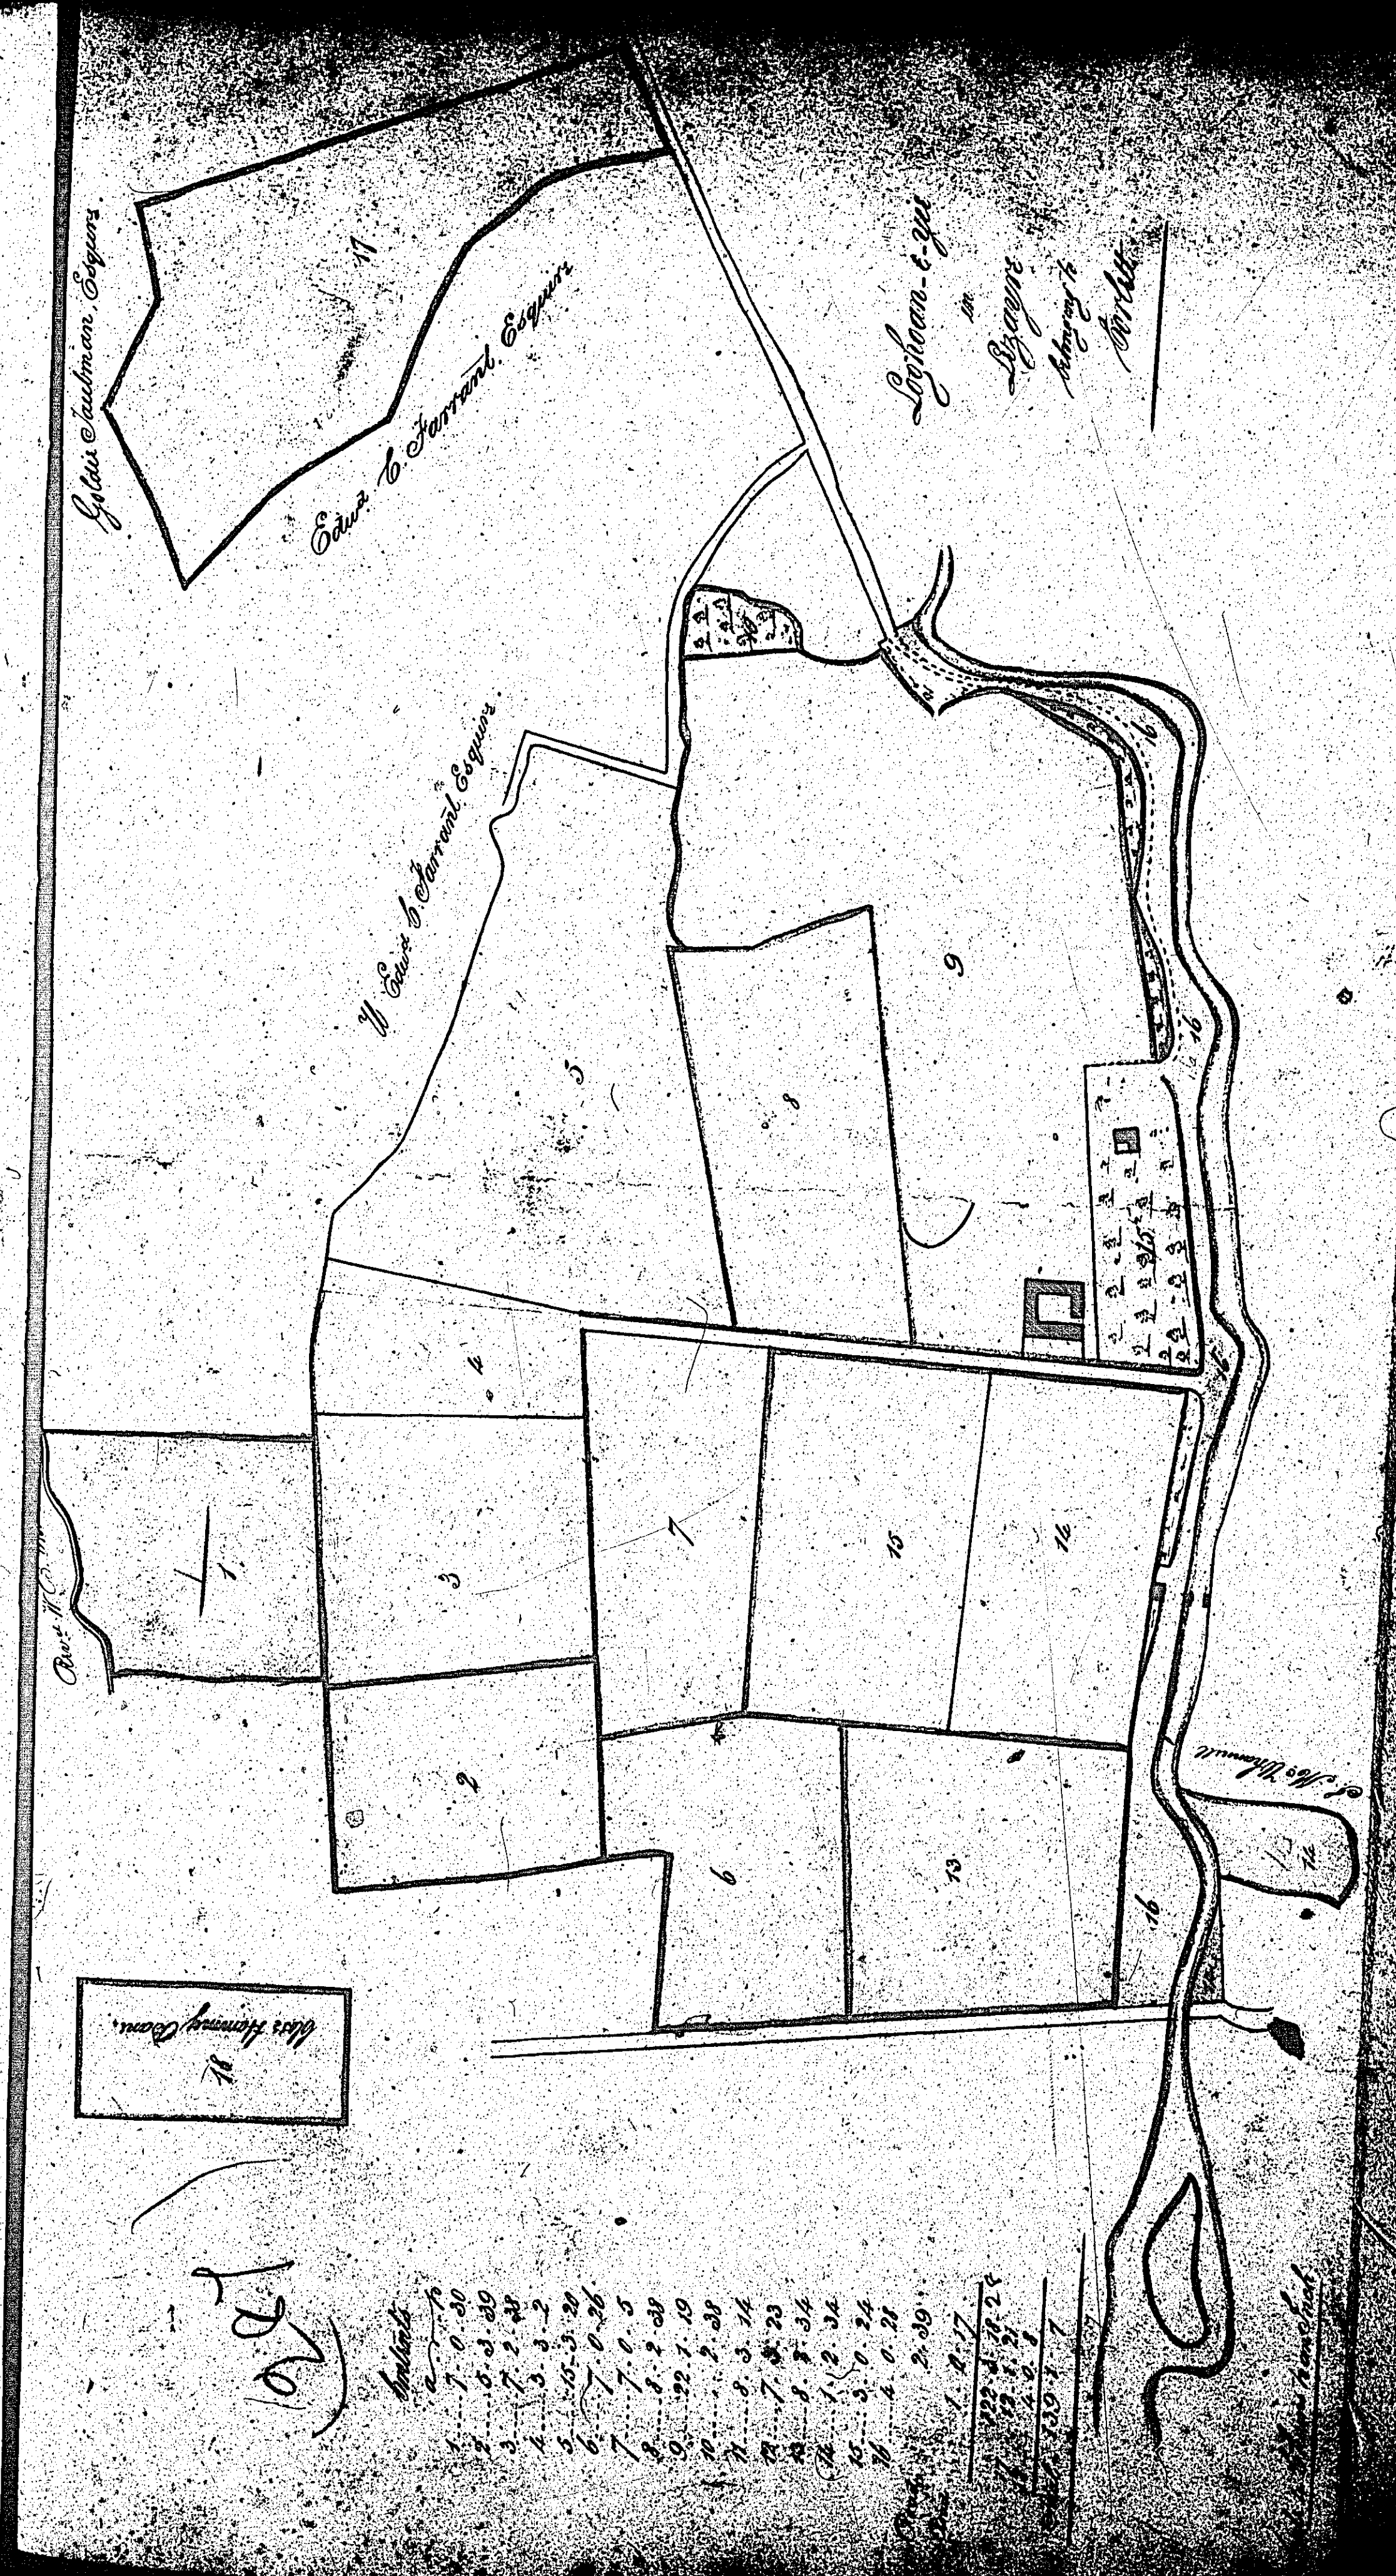

ISLE OF MAN GOVERNMENT: GENERAL REGISTRY

ASYLUM PLANS: PARISH OF LEZAYRE

Original coloured

1:23