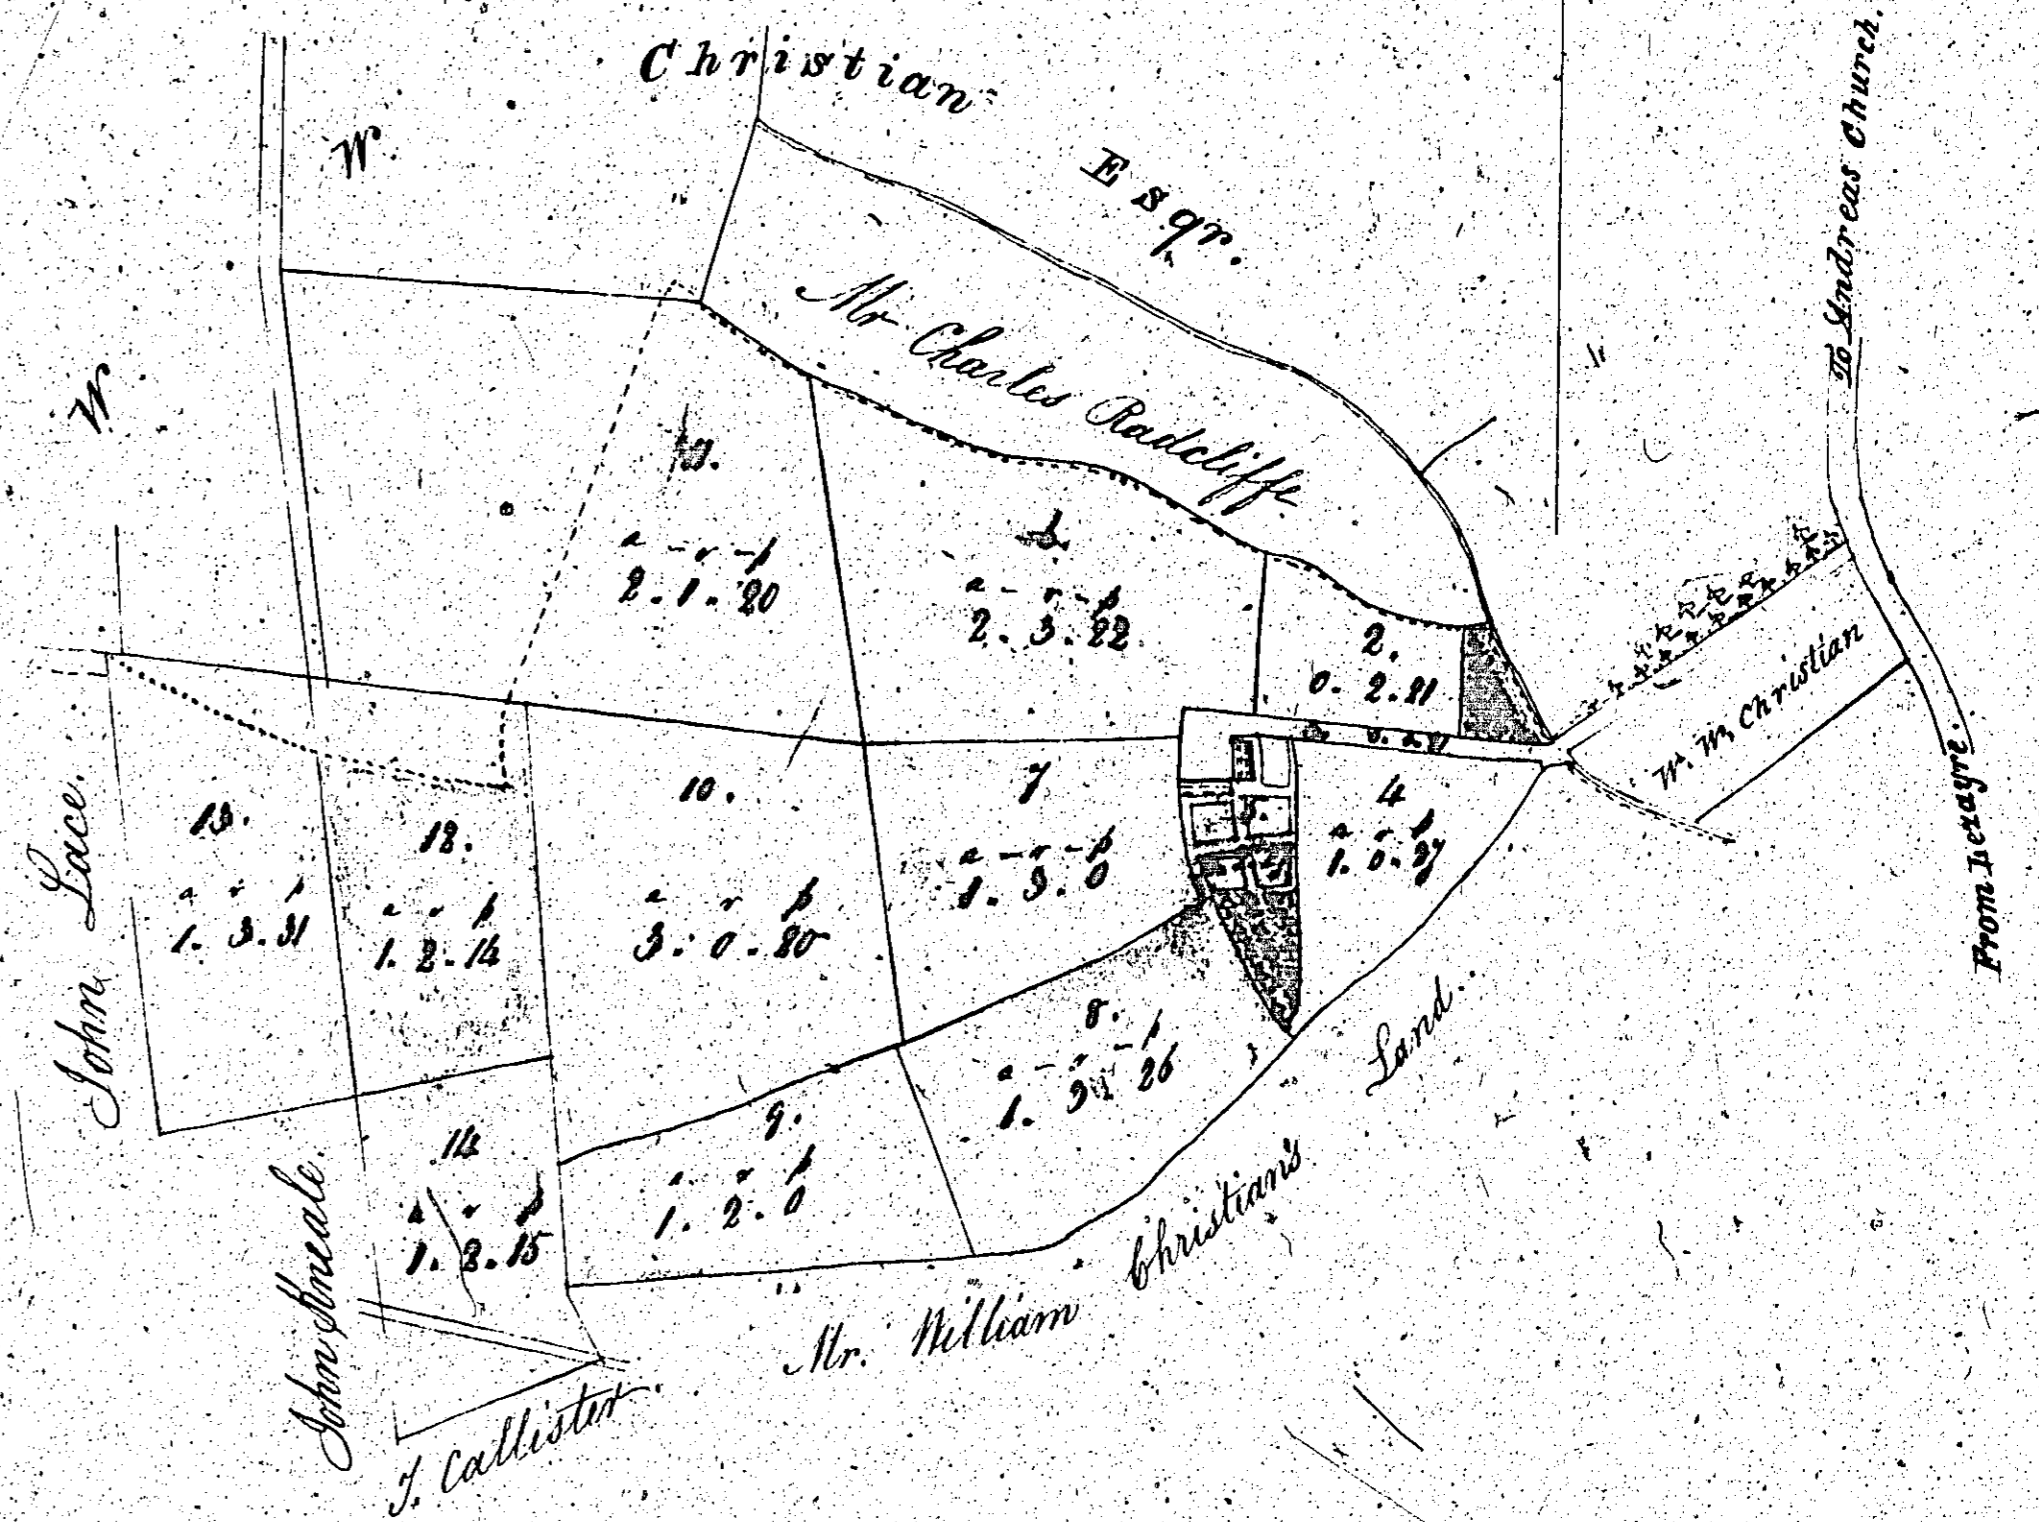

ISLE OF MAN GOVERNMENT: GENERAL REGISTRY

ASYLUM PLANS: PARISH OF LEZAYRE

Original coloured

1:23

MAP  
and Survey of  
THE  
D A L K & Co.,  
in the Parish of  
LEZAYRE  
the Property of  
W. W. Christian Esq.