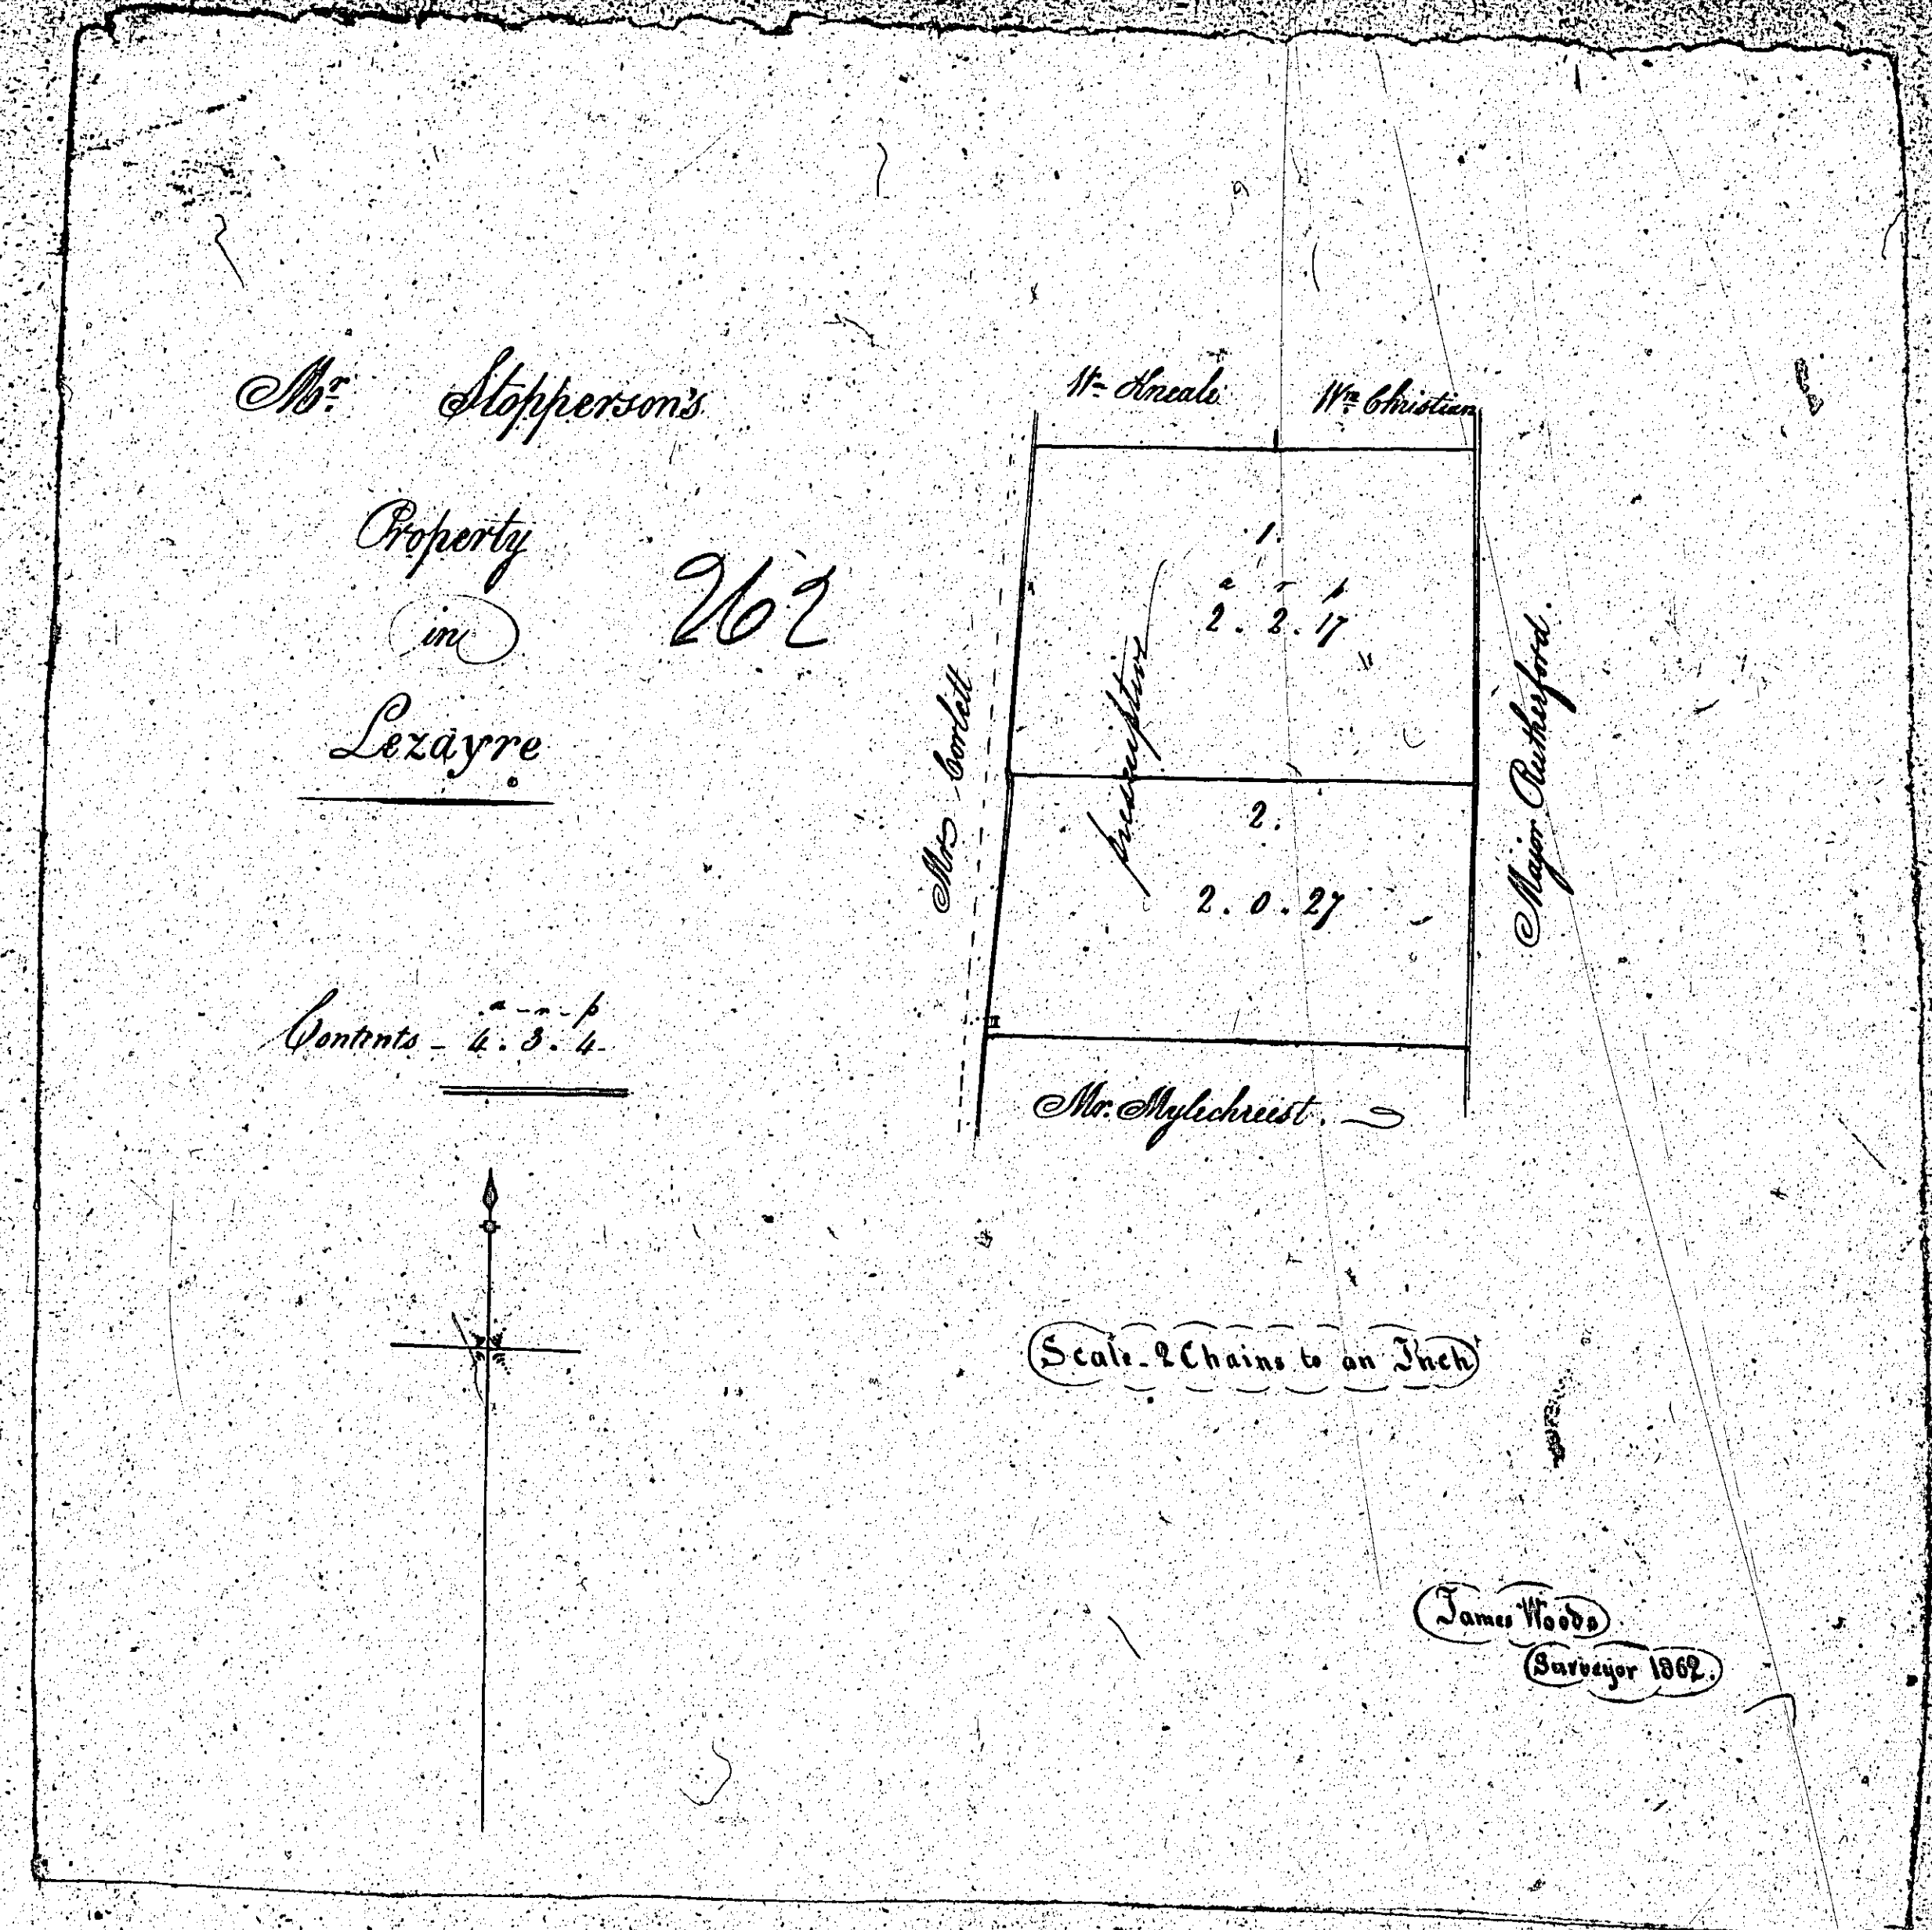

ISLE OF MAN GOVERNMENT: GENERAL REGISTRY
ASYLUM PLANS: PARISH OF LEZAYRE

Originals monotone

1:23