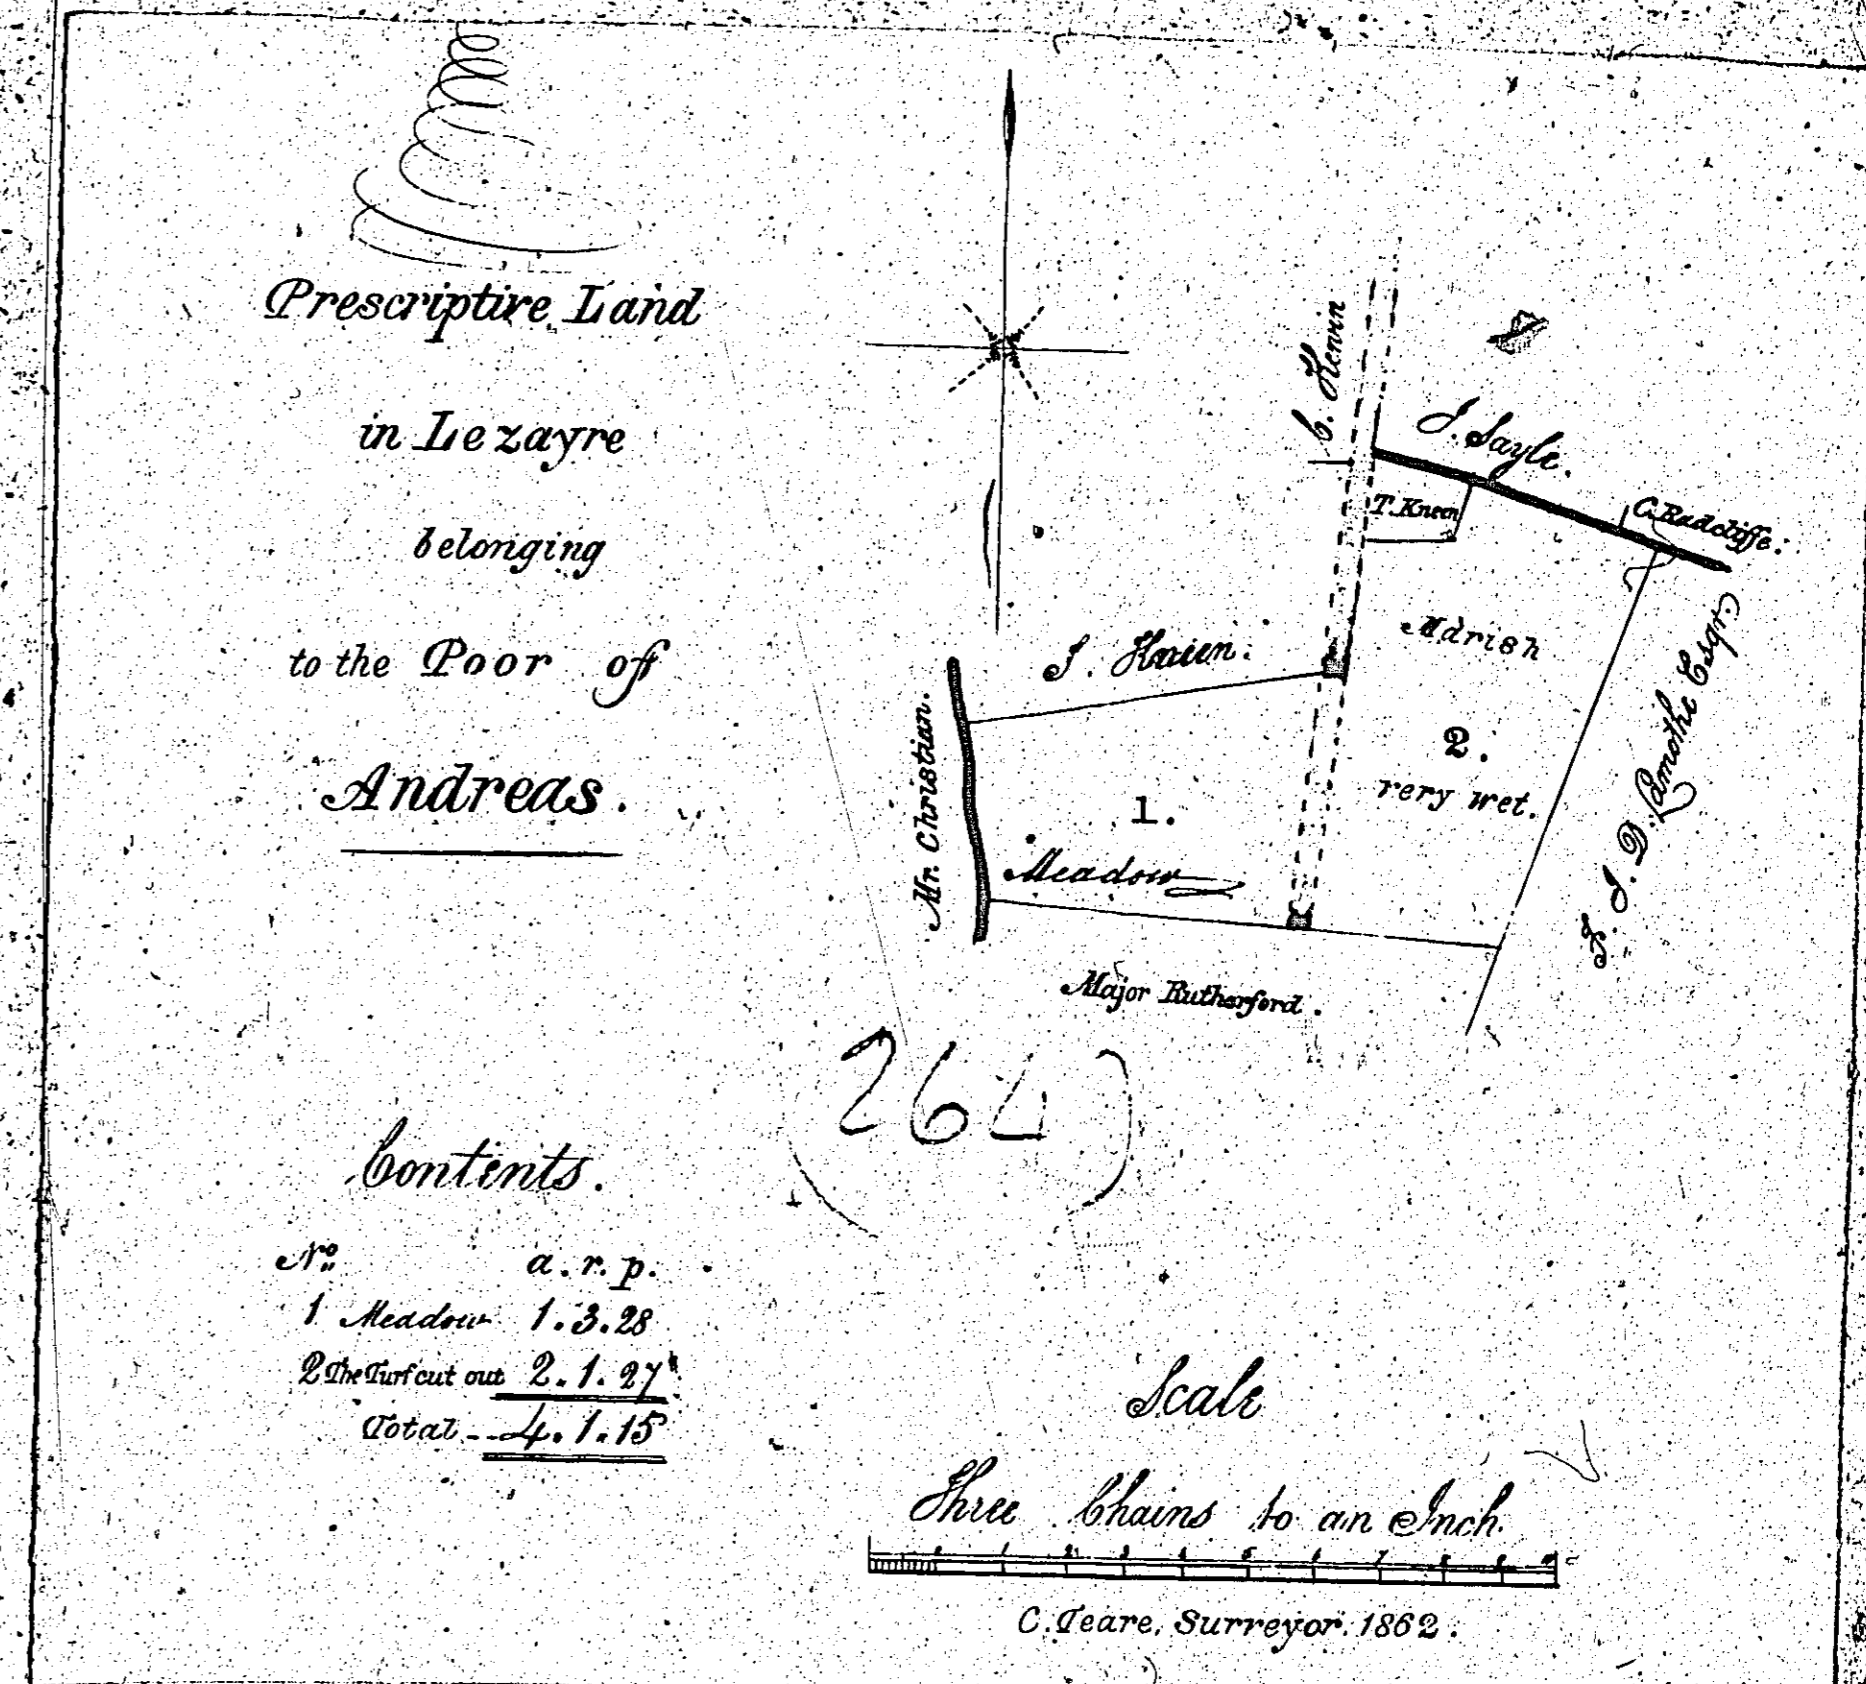

ISLE OF MAN GOVERNMENT: GENERAL REGISTRY

ASYLUM PLANS: PARISH OF LEZAYRE

- 264 Original coloured (decorative)
- 265 Original monotone

1:23