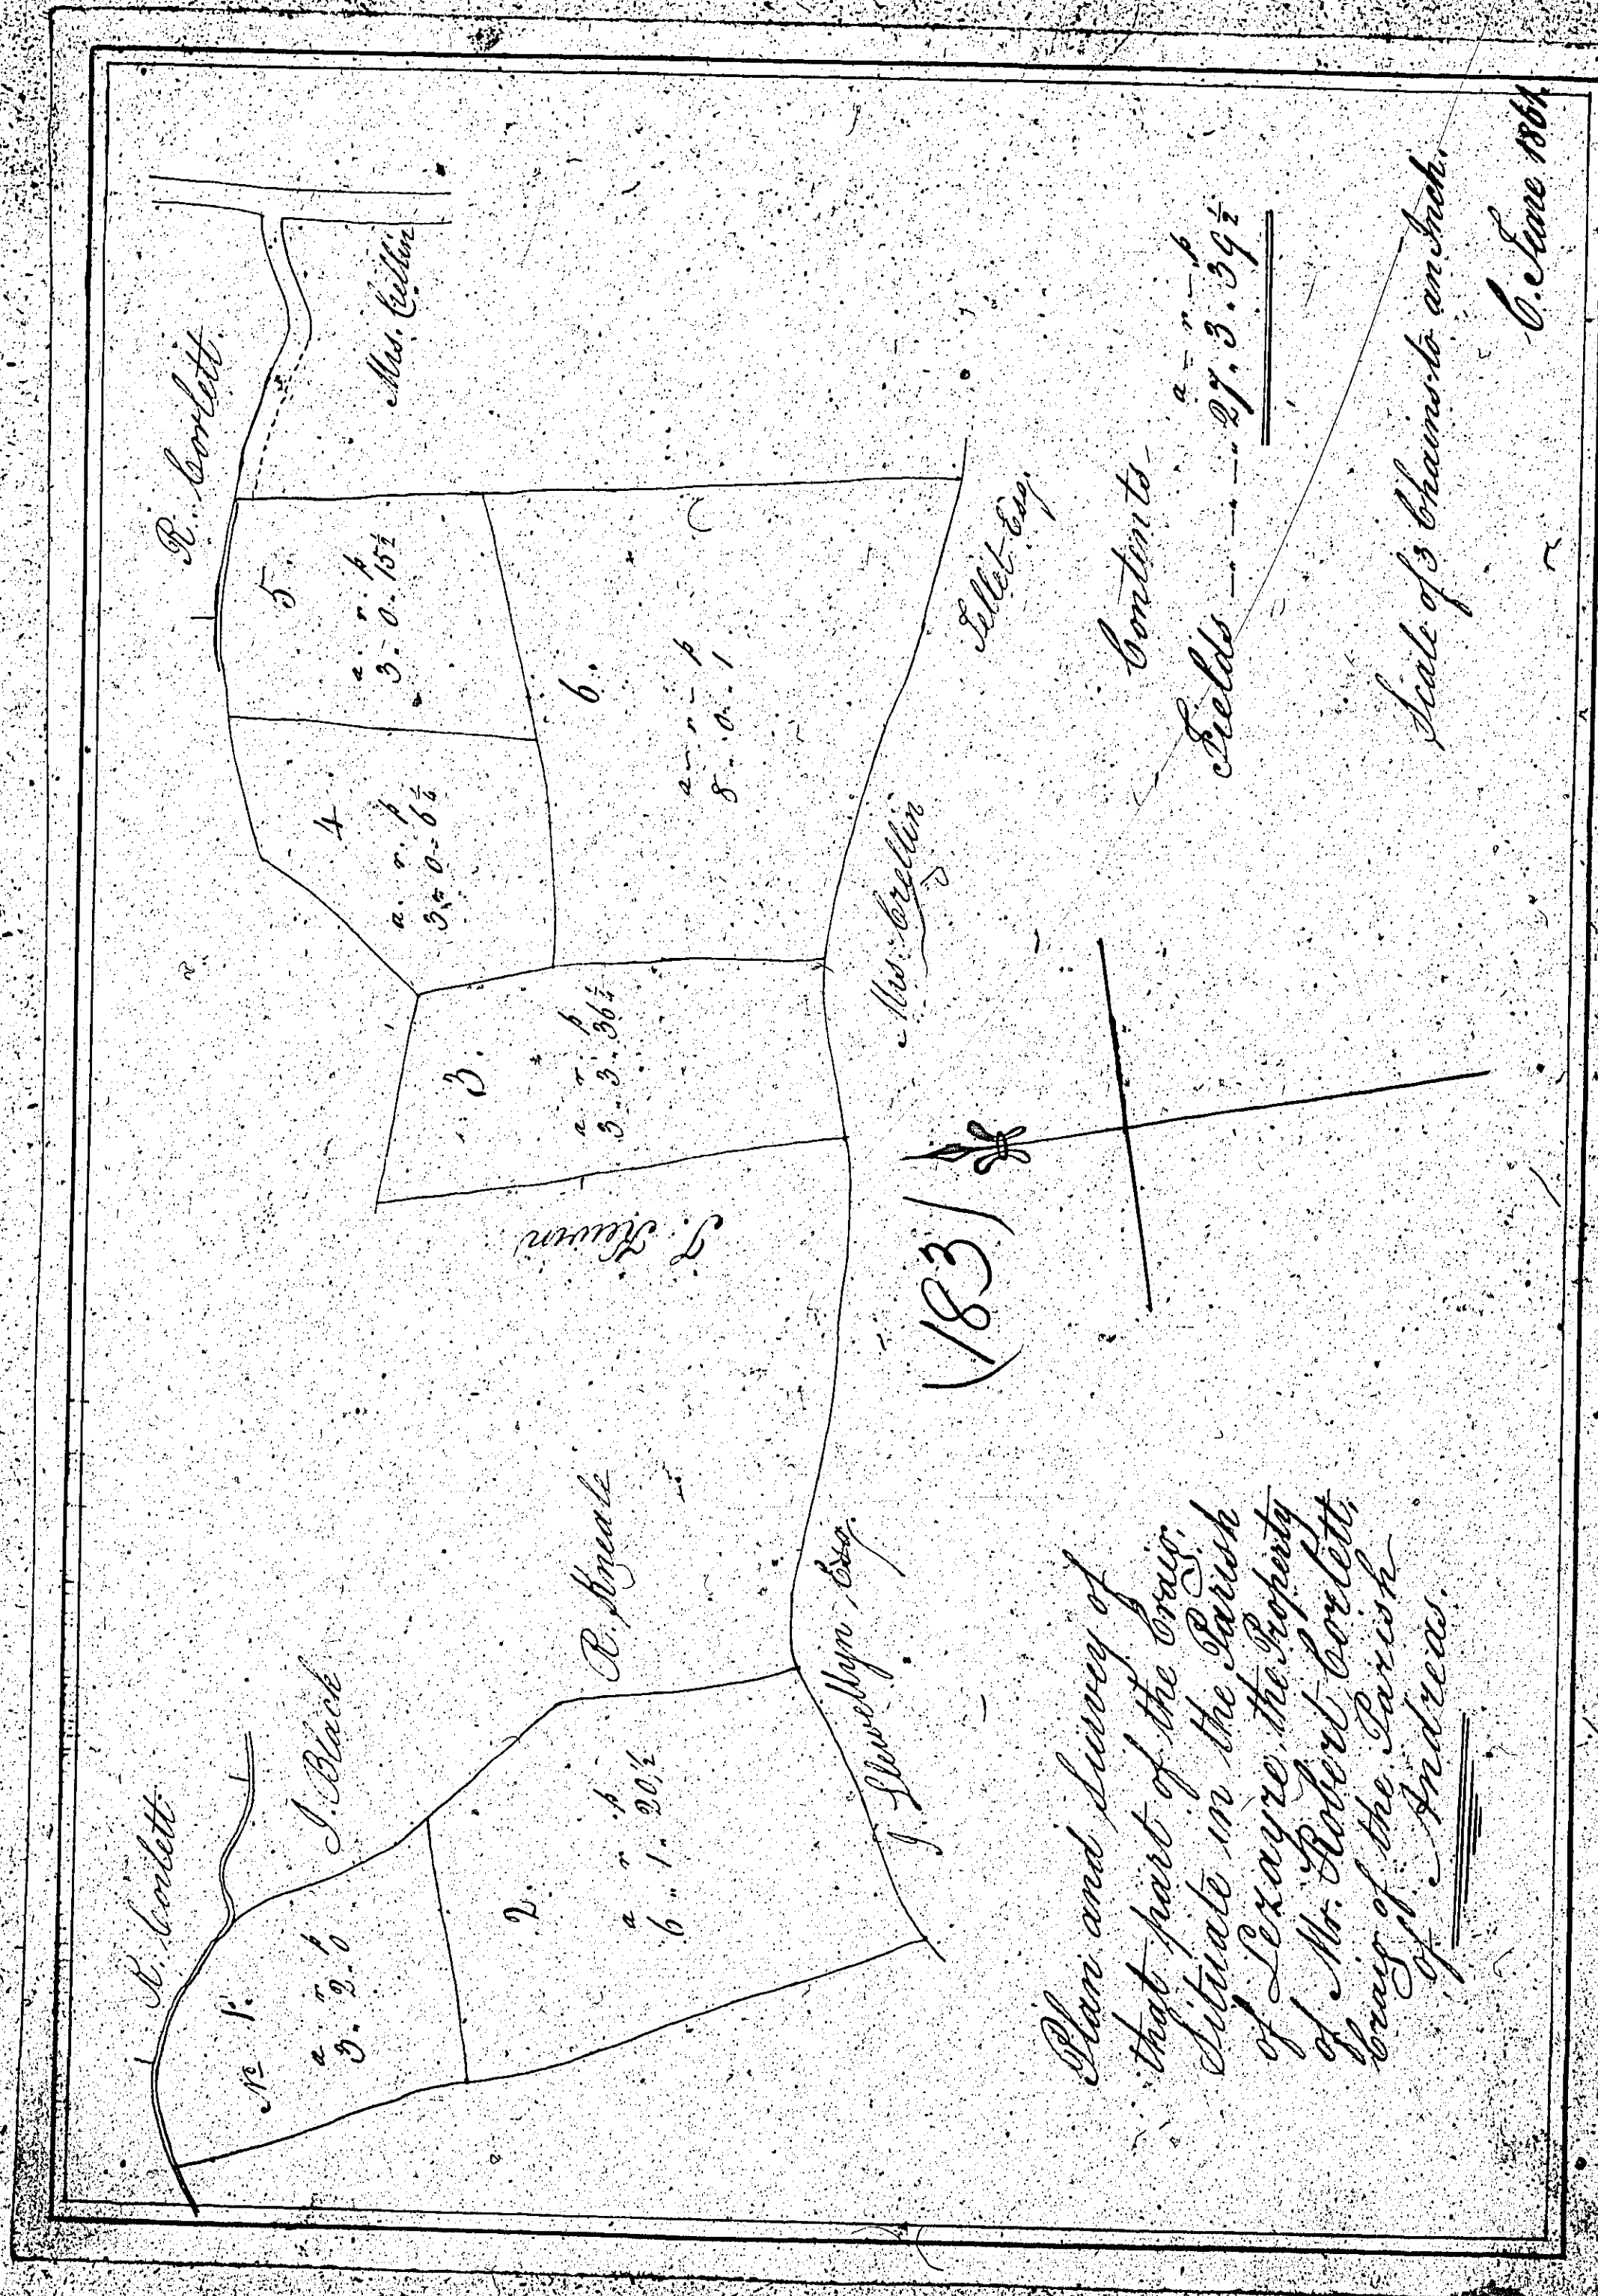

ISLE OF MAN GOVERNMENT: GENERAL REGISTRY

ASYLUM PLANS: PARISH OF LEZAYRE

Original monotone

1:23

ISLE OF MAN GOVERNMENT: GENERAL REGISTRY
 ASYLUM PLANS: PARISH OF LEZAYRE

Originals monotone

1:23

ISLE OF MAN GOVERNMENT: GENERAL REGISTRY

ASYLUM PLANS: PARISH OF LEZAYRE

- 186 Original coloured (decorative)
- 187 Original monotone, marked
- 188 Original monotone

1:23

ISLE OF MAN GOVERNMENT: GENERAL REGISTRY

ASYLUM PLANS: PARISH OF LEZAYRE

Original coloured