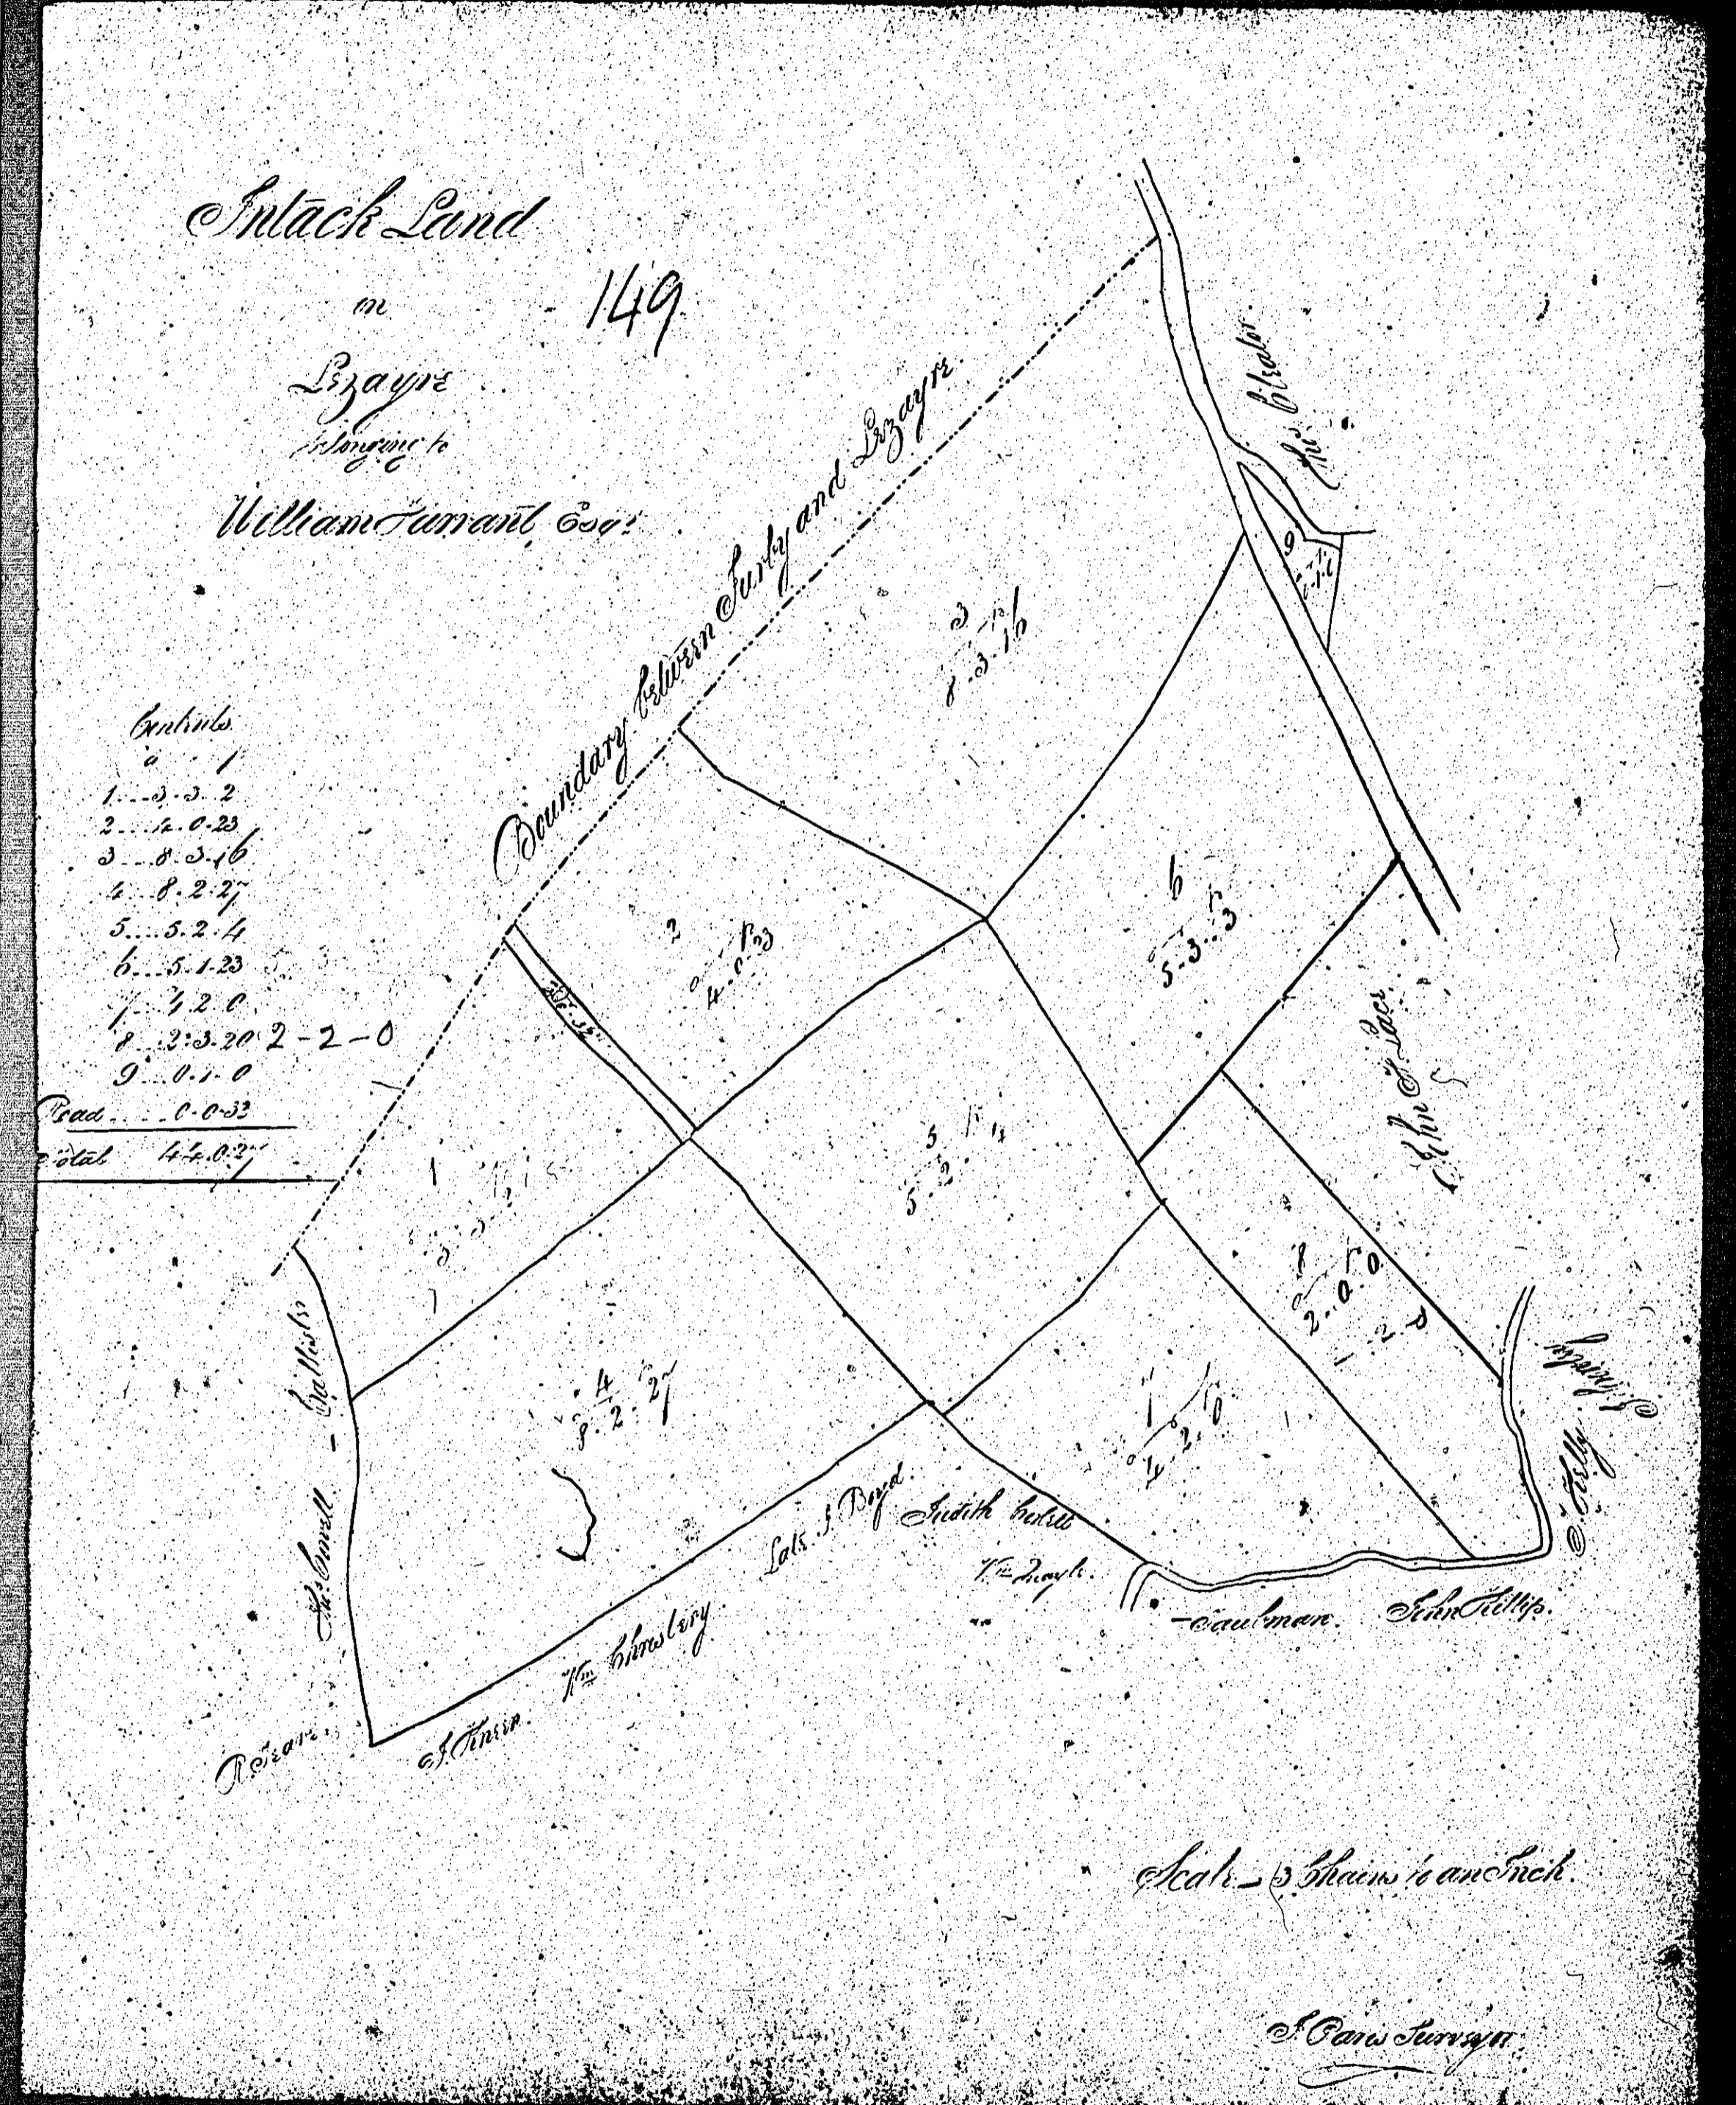

ISLE OF MAN GOVERNMENT: GENERAL REGISTRY
ASYLUM PLANS: PARISH OF LEZAYRE

Original monotone

1:23