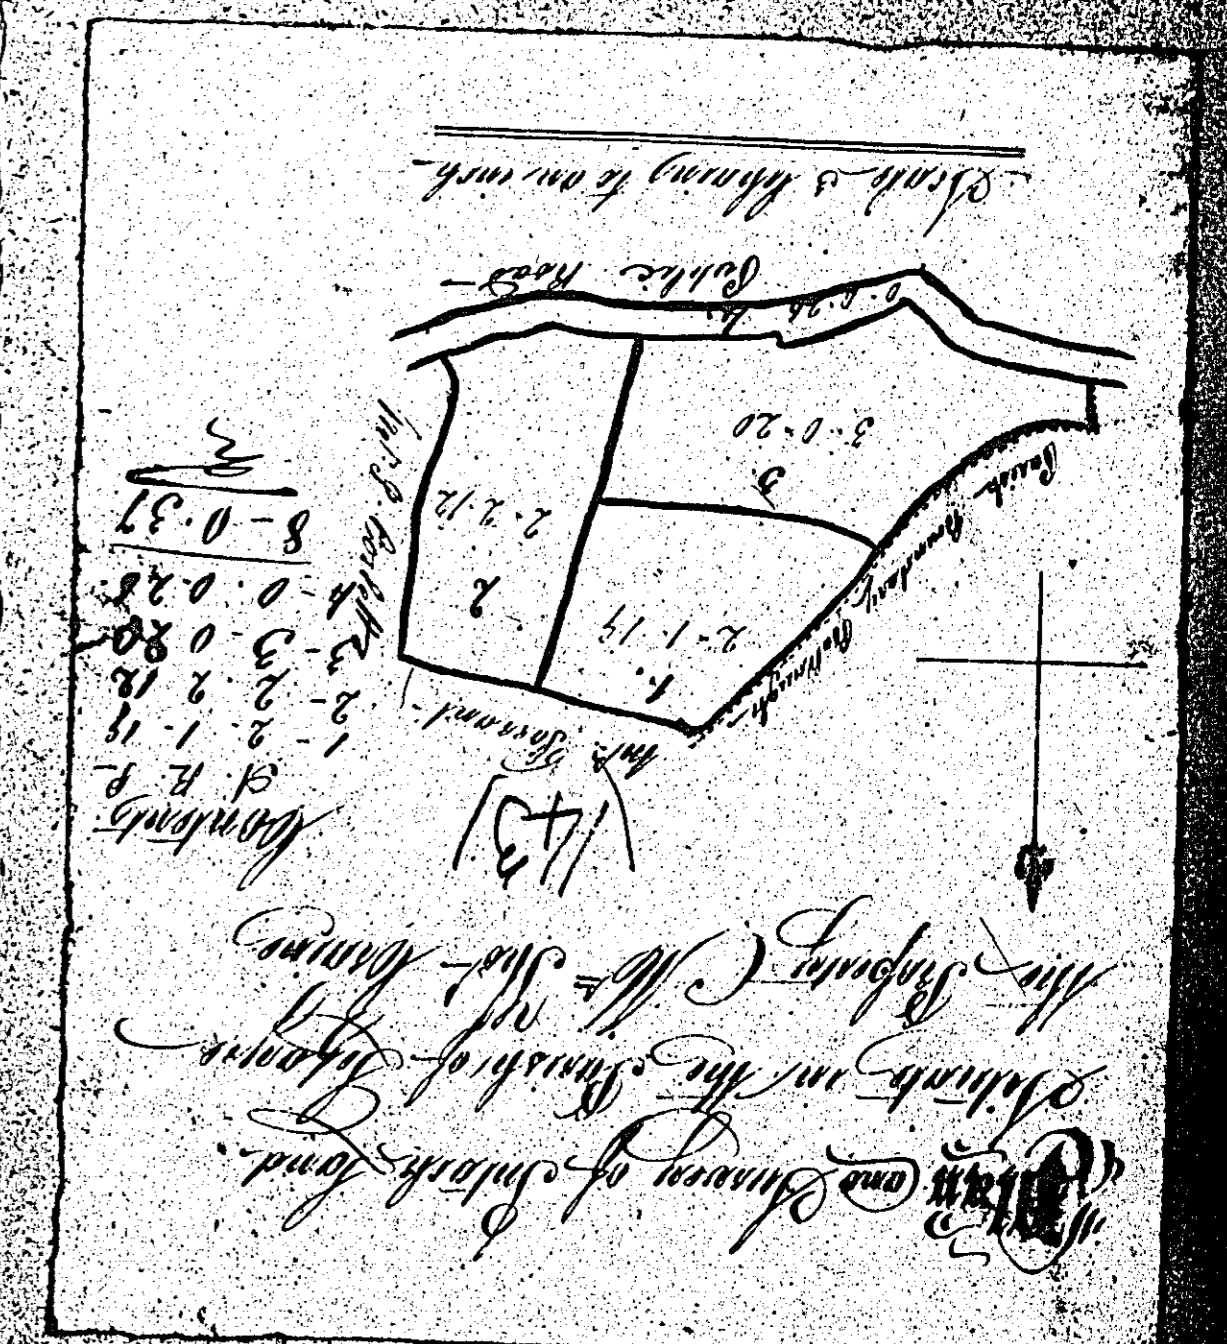

ISLE OF MAN GOVERNMENT: GENERAL REGISTRY

ASYLUM PLANS: PARISH OF LEZAYRE

1:23

- 140 Original monotone
- 141 Original monotone, marked
- 142 Original monotone
- 143 Original coloured (decorative)