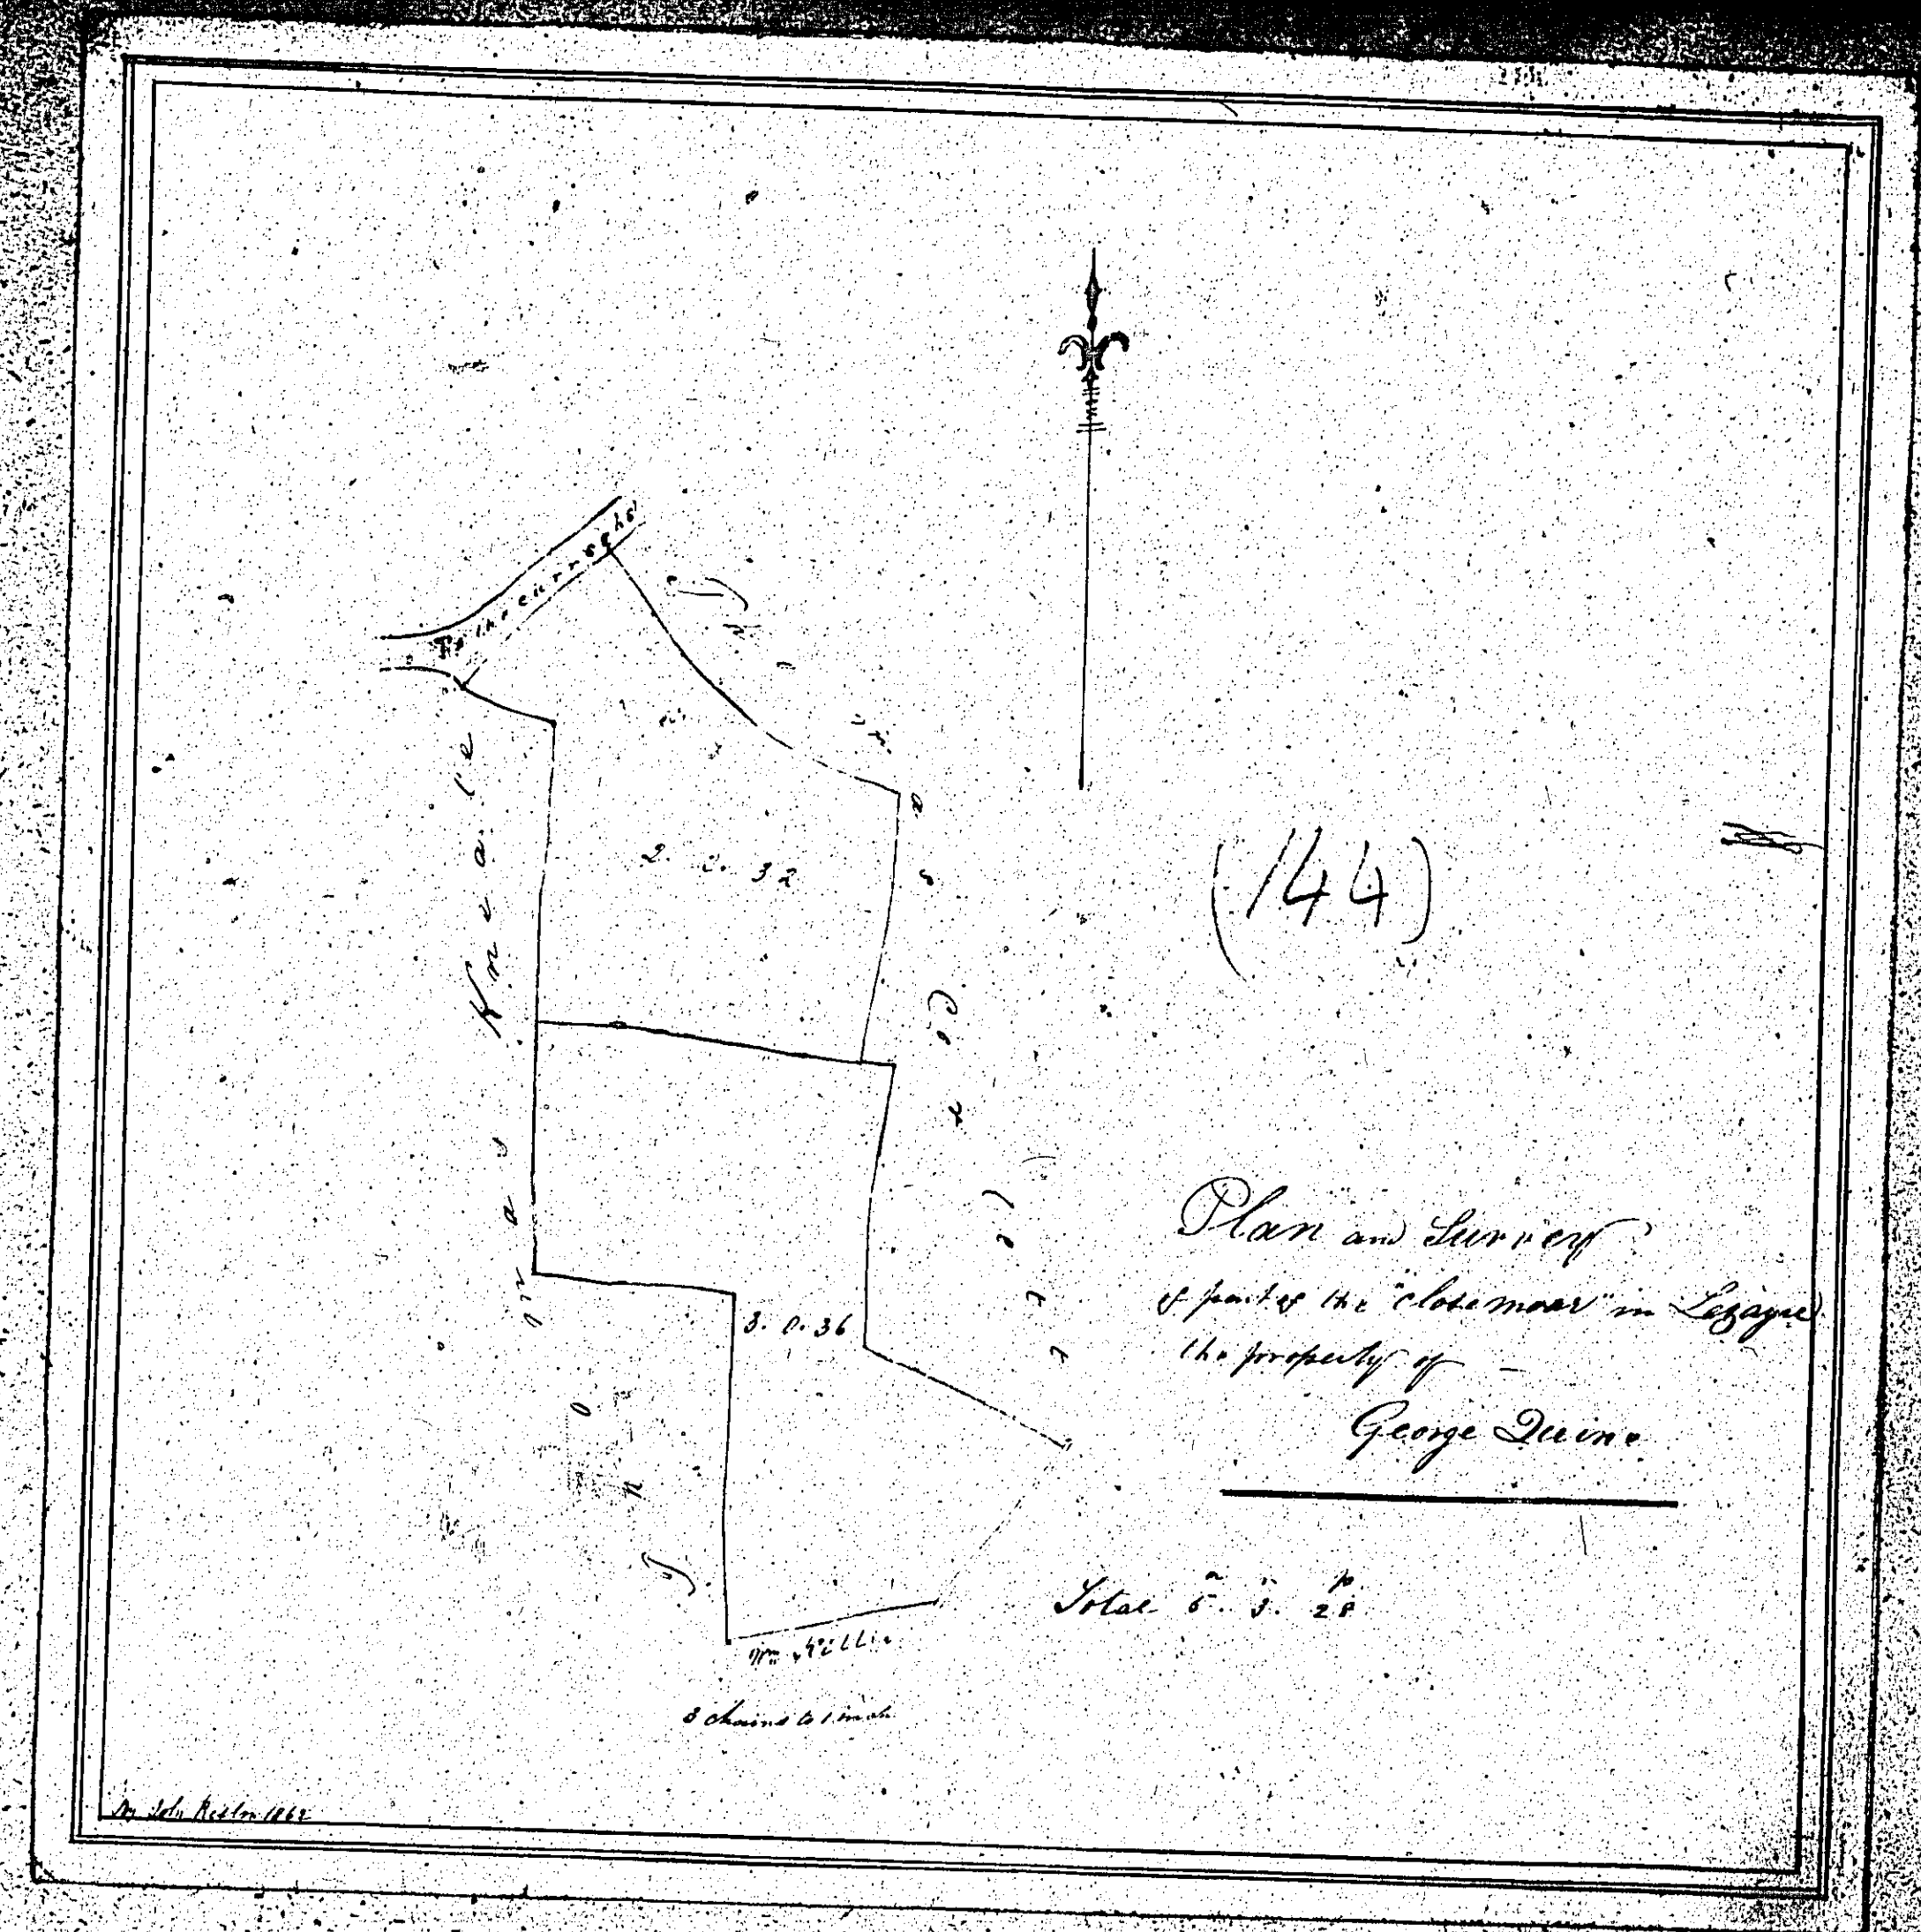

ISLE OF MAN GOVERNMENT: GENERAL REGISTRY

ASYLUM PLANS: PARISH OF LEZAYRE

Originals coloured

1:23