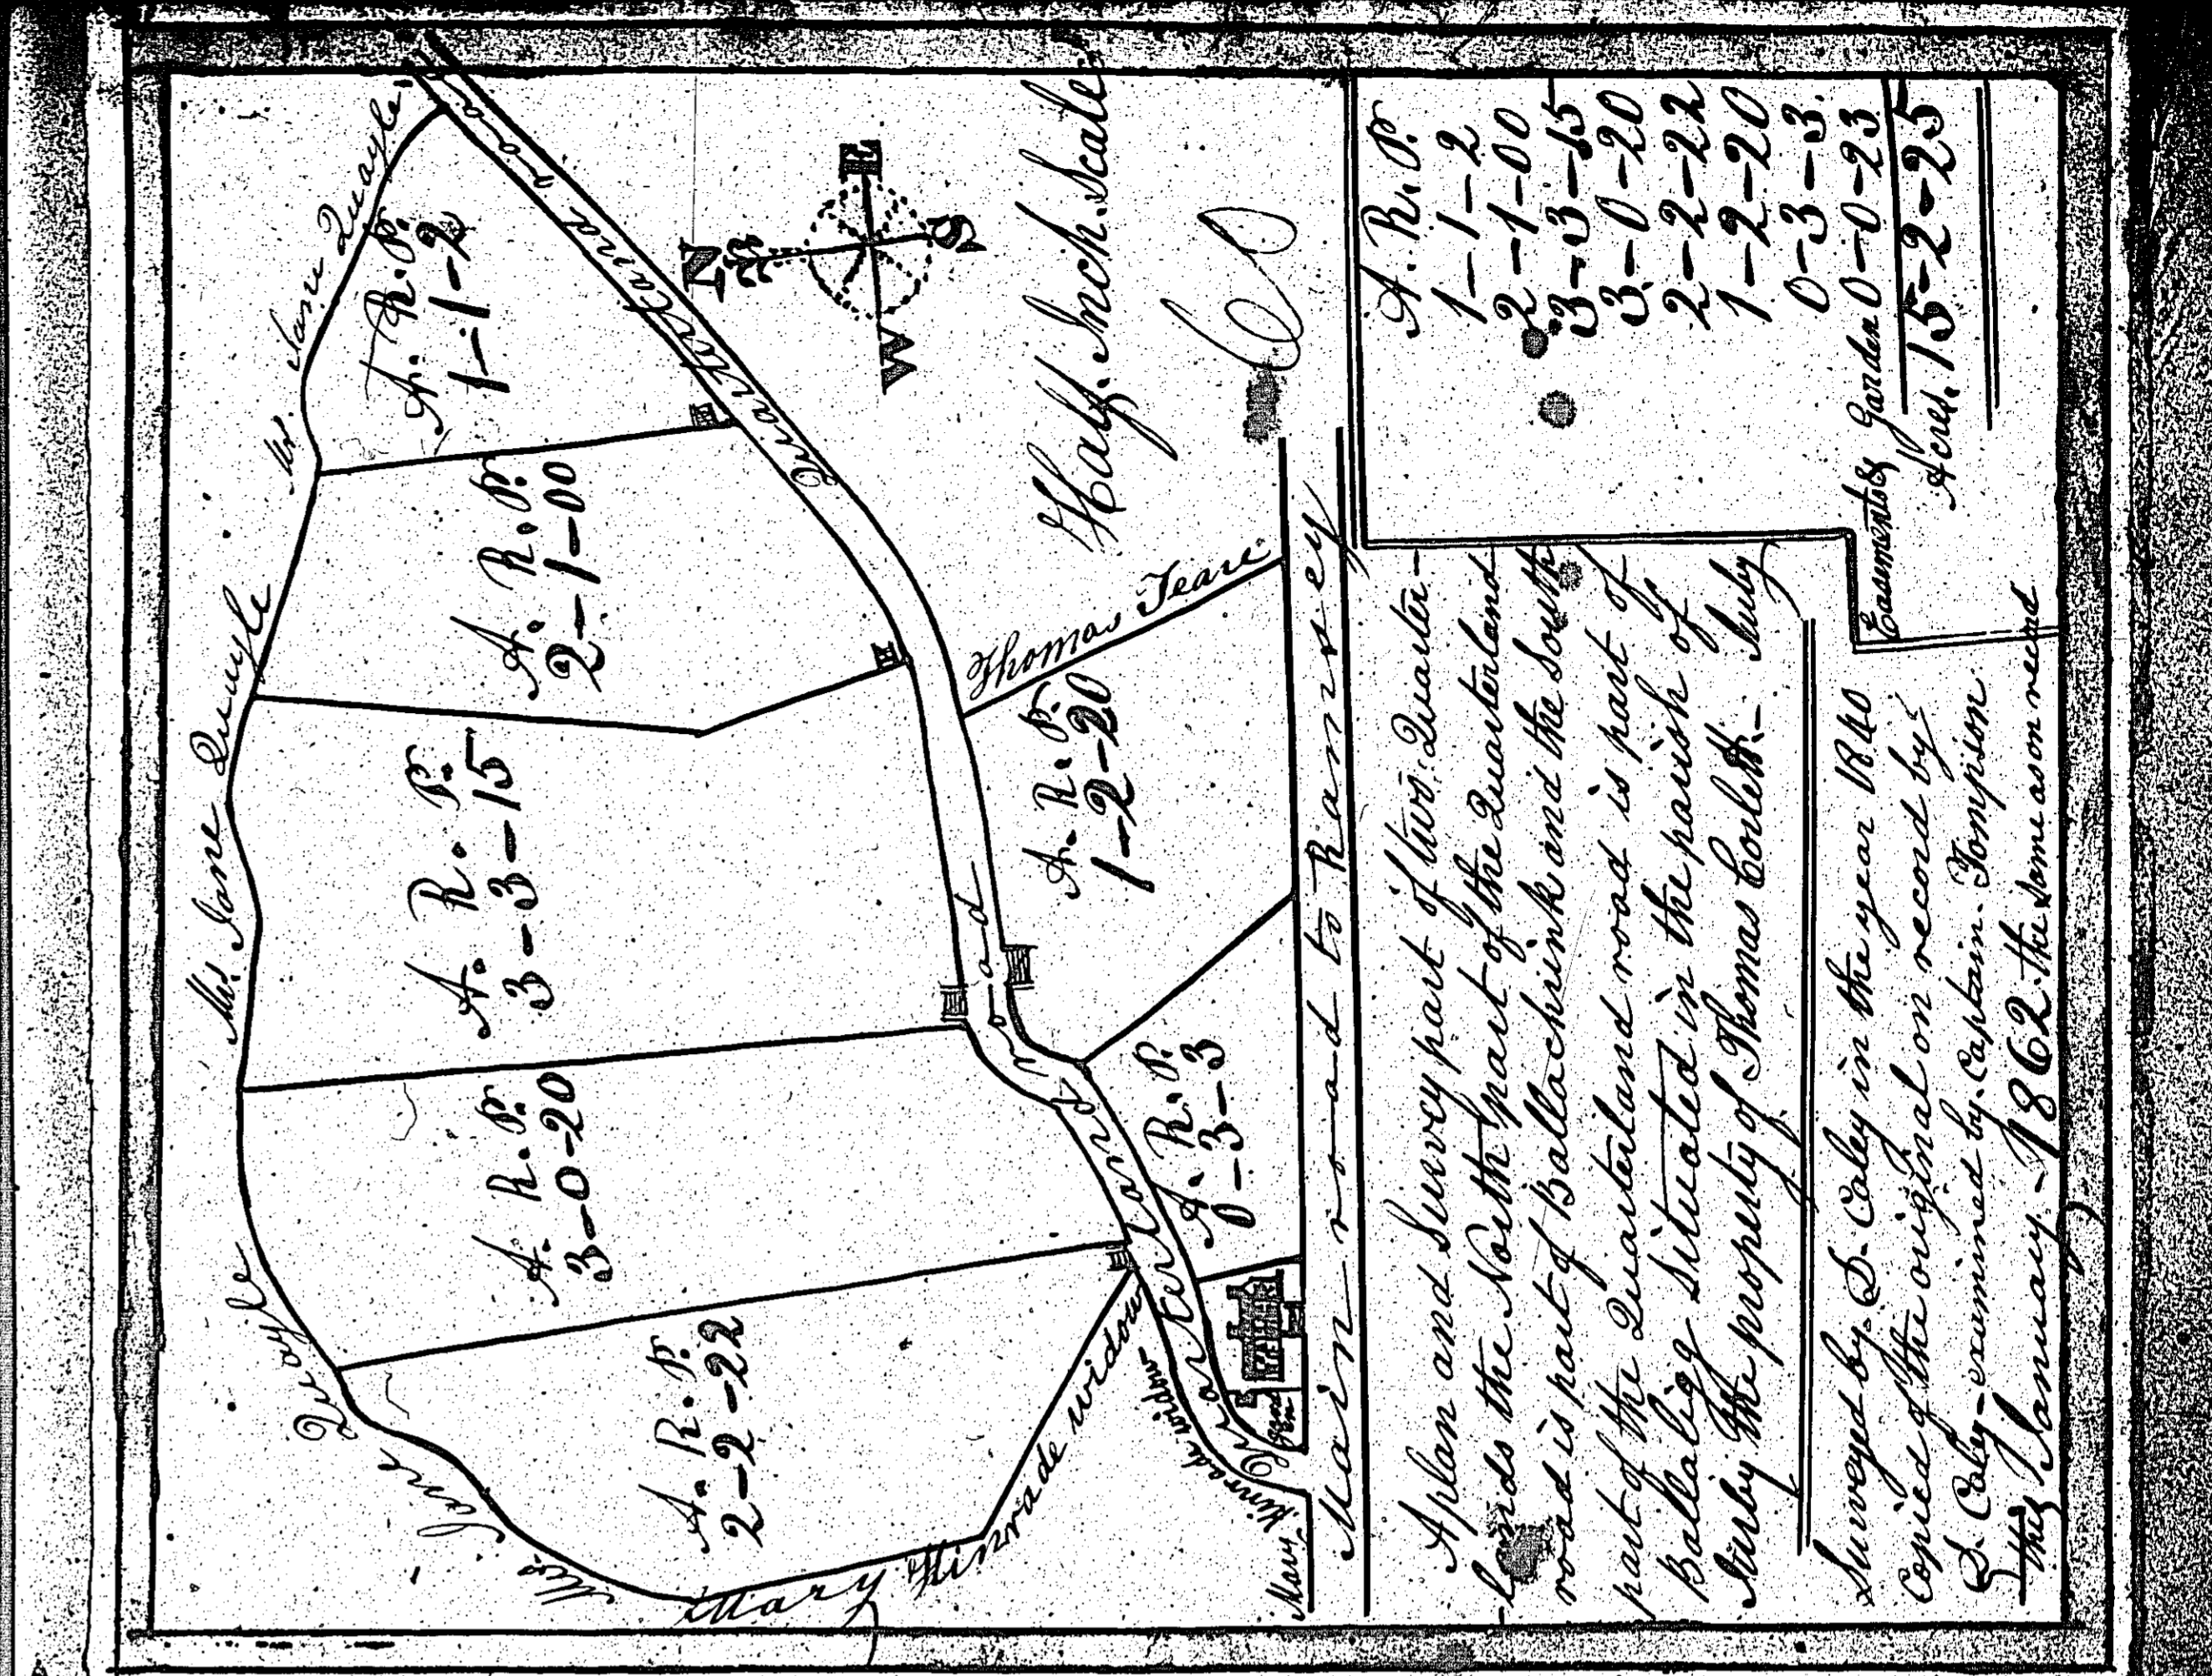

1:23

ISLE OF MAN GOVERNMENT: GENERAL REGISTRY

ASYLUM PLANS: PARISH OF JURBY

Originals coloured (decorative)

1:23

ISLE OF MAN GOVERNMENT: GENERAL REGISTRY

ASYLUM PLANS: PARISH OF JURBY

- 63 Original coloured (decorative)
- 64 Original monotone