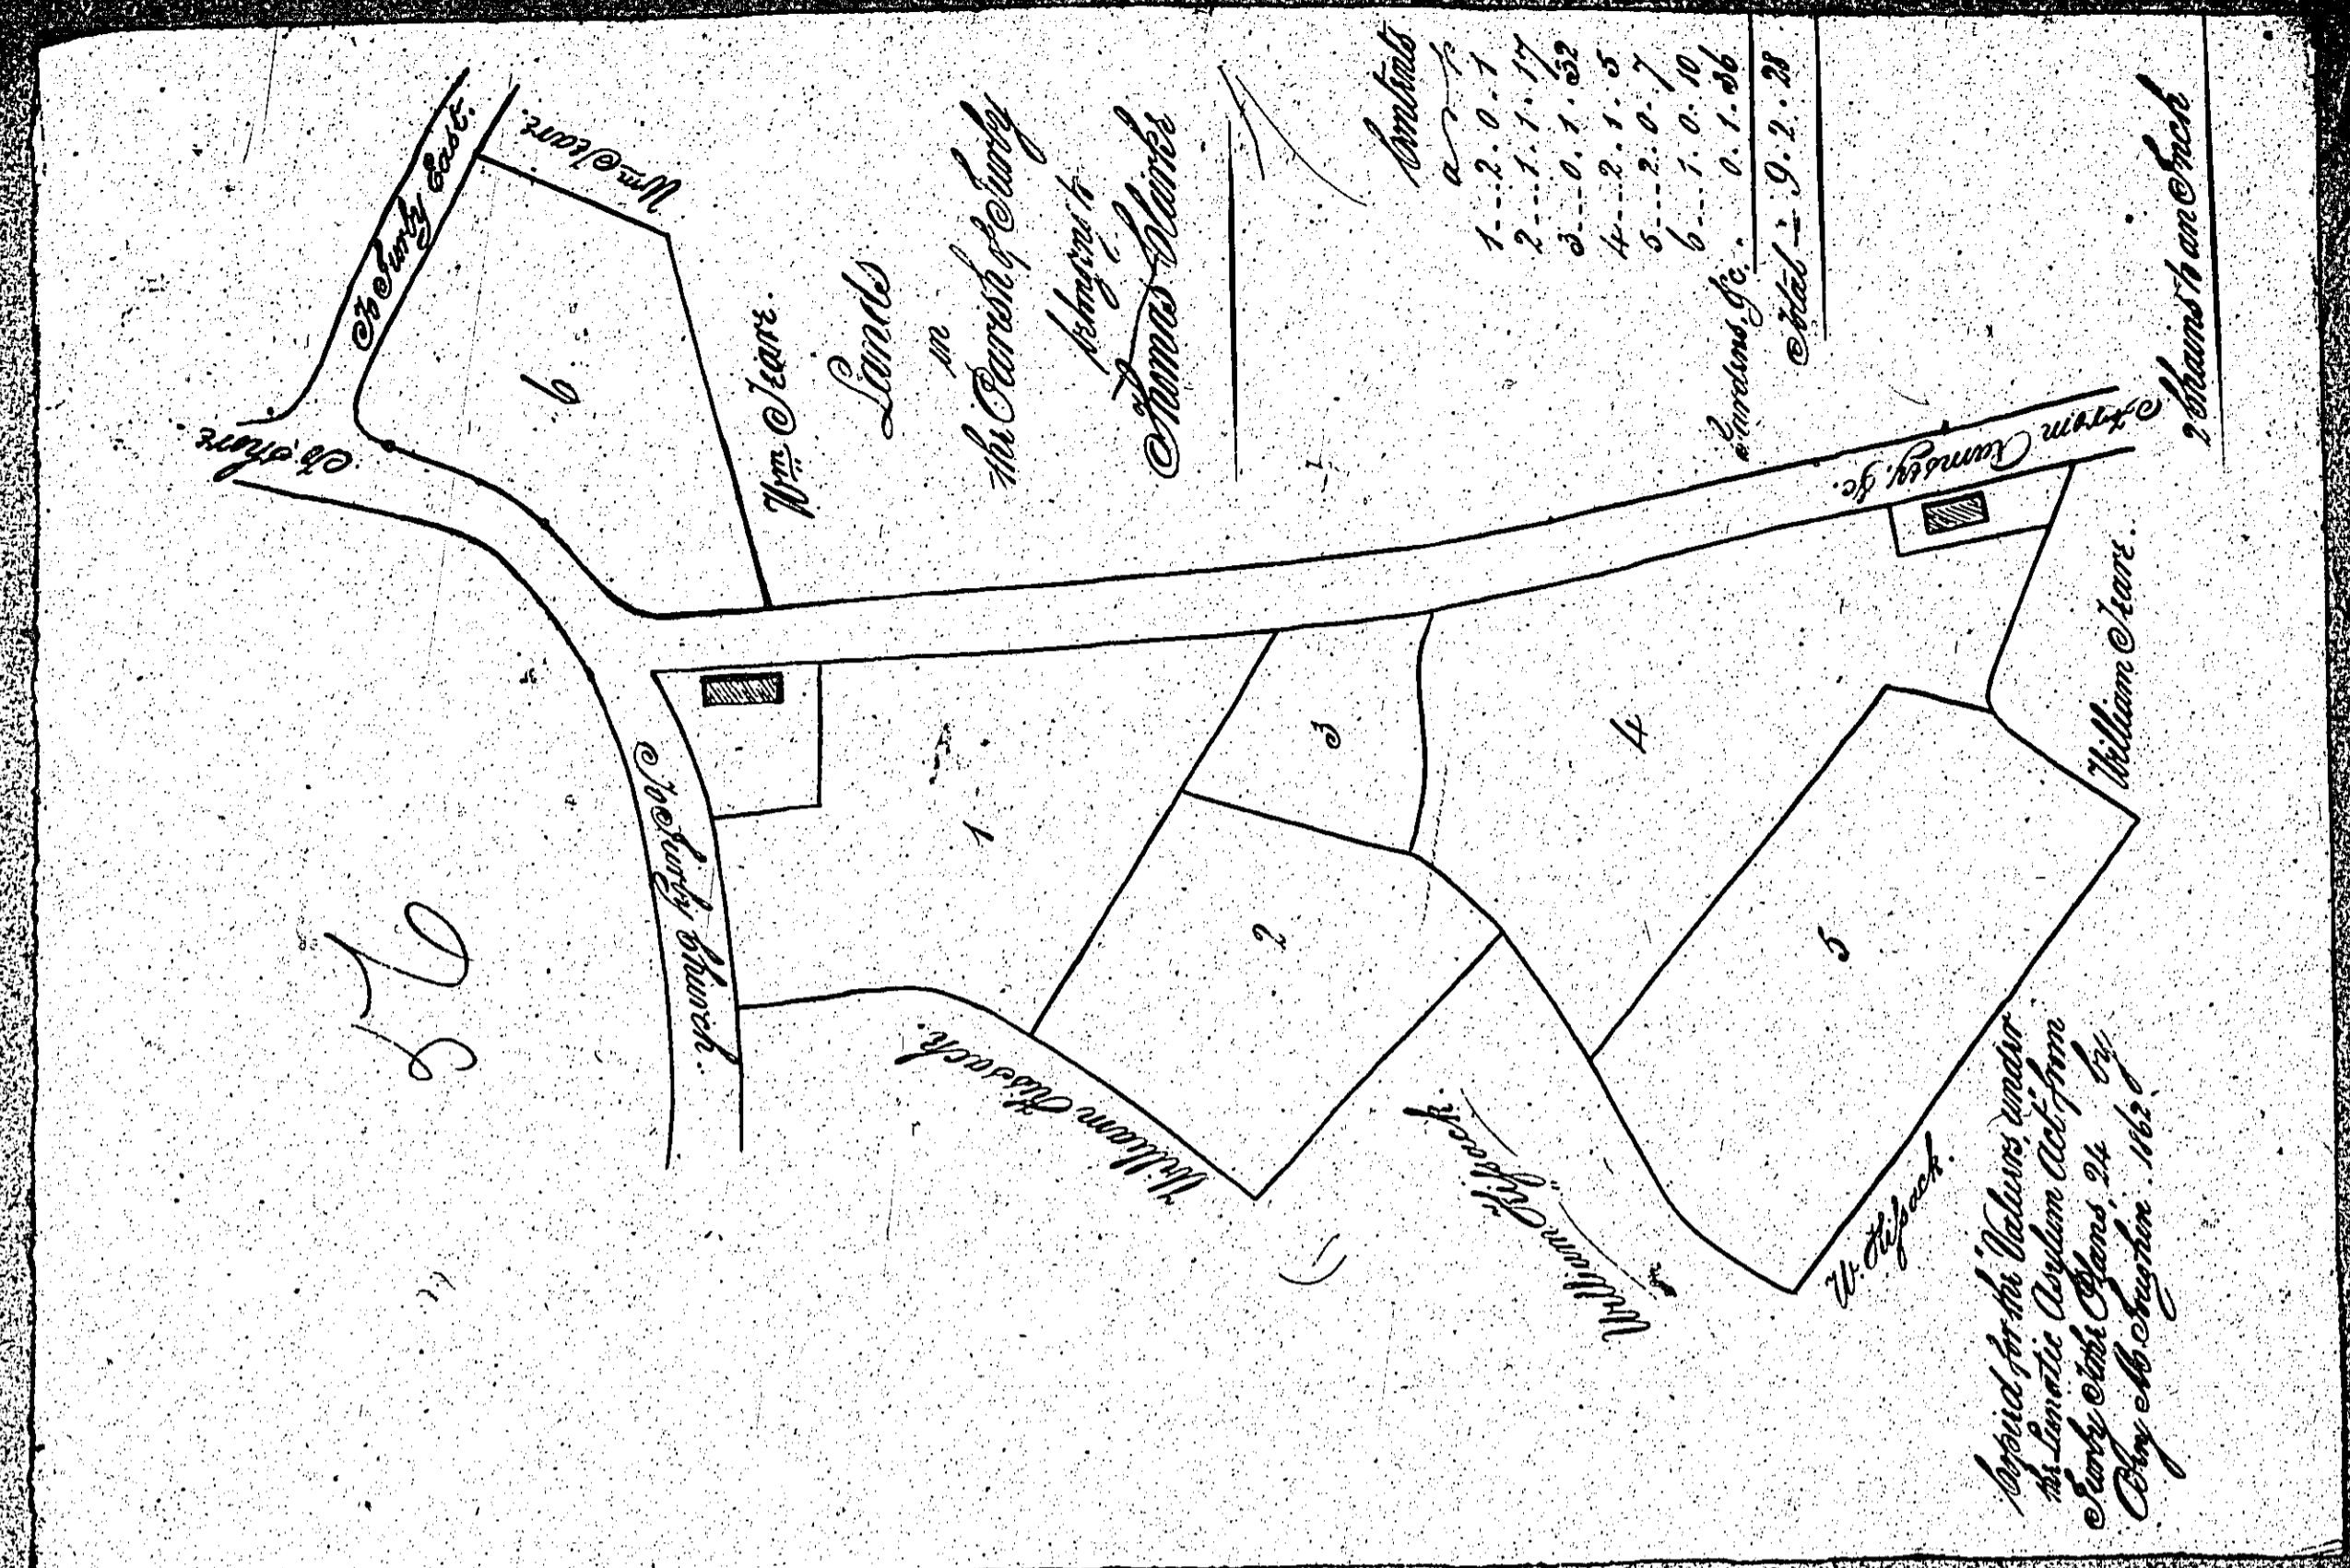

ISLE OF MAN GOVERNMENT: GENERAL REGISTRY

ASYLUM PLANS: PARISH OF JURBY

1:23

- 56 Original monotone
- 57 Original coloured

ISLE OF MAN GOVERNMENT: GENERAL REGISTRY

ASYLUM PLANS: PARISH OF JURBY

Originals coloured (decorative)