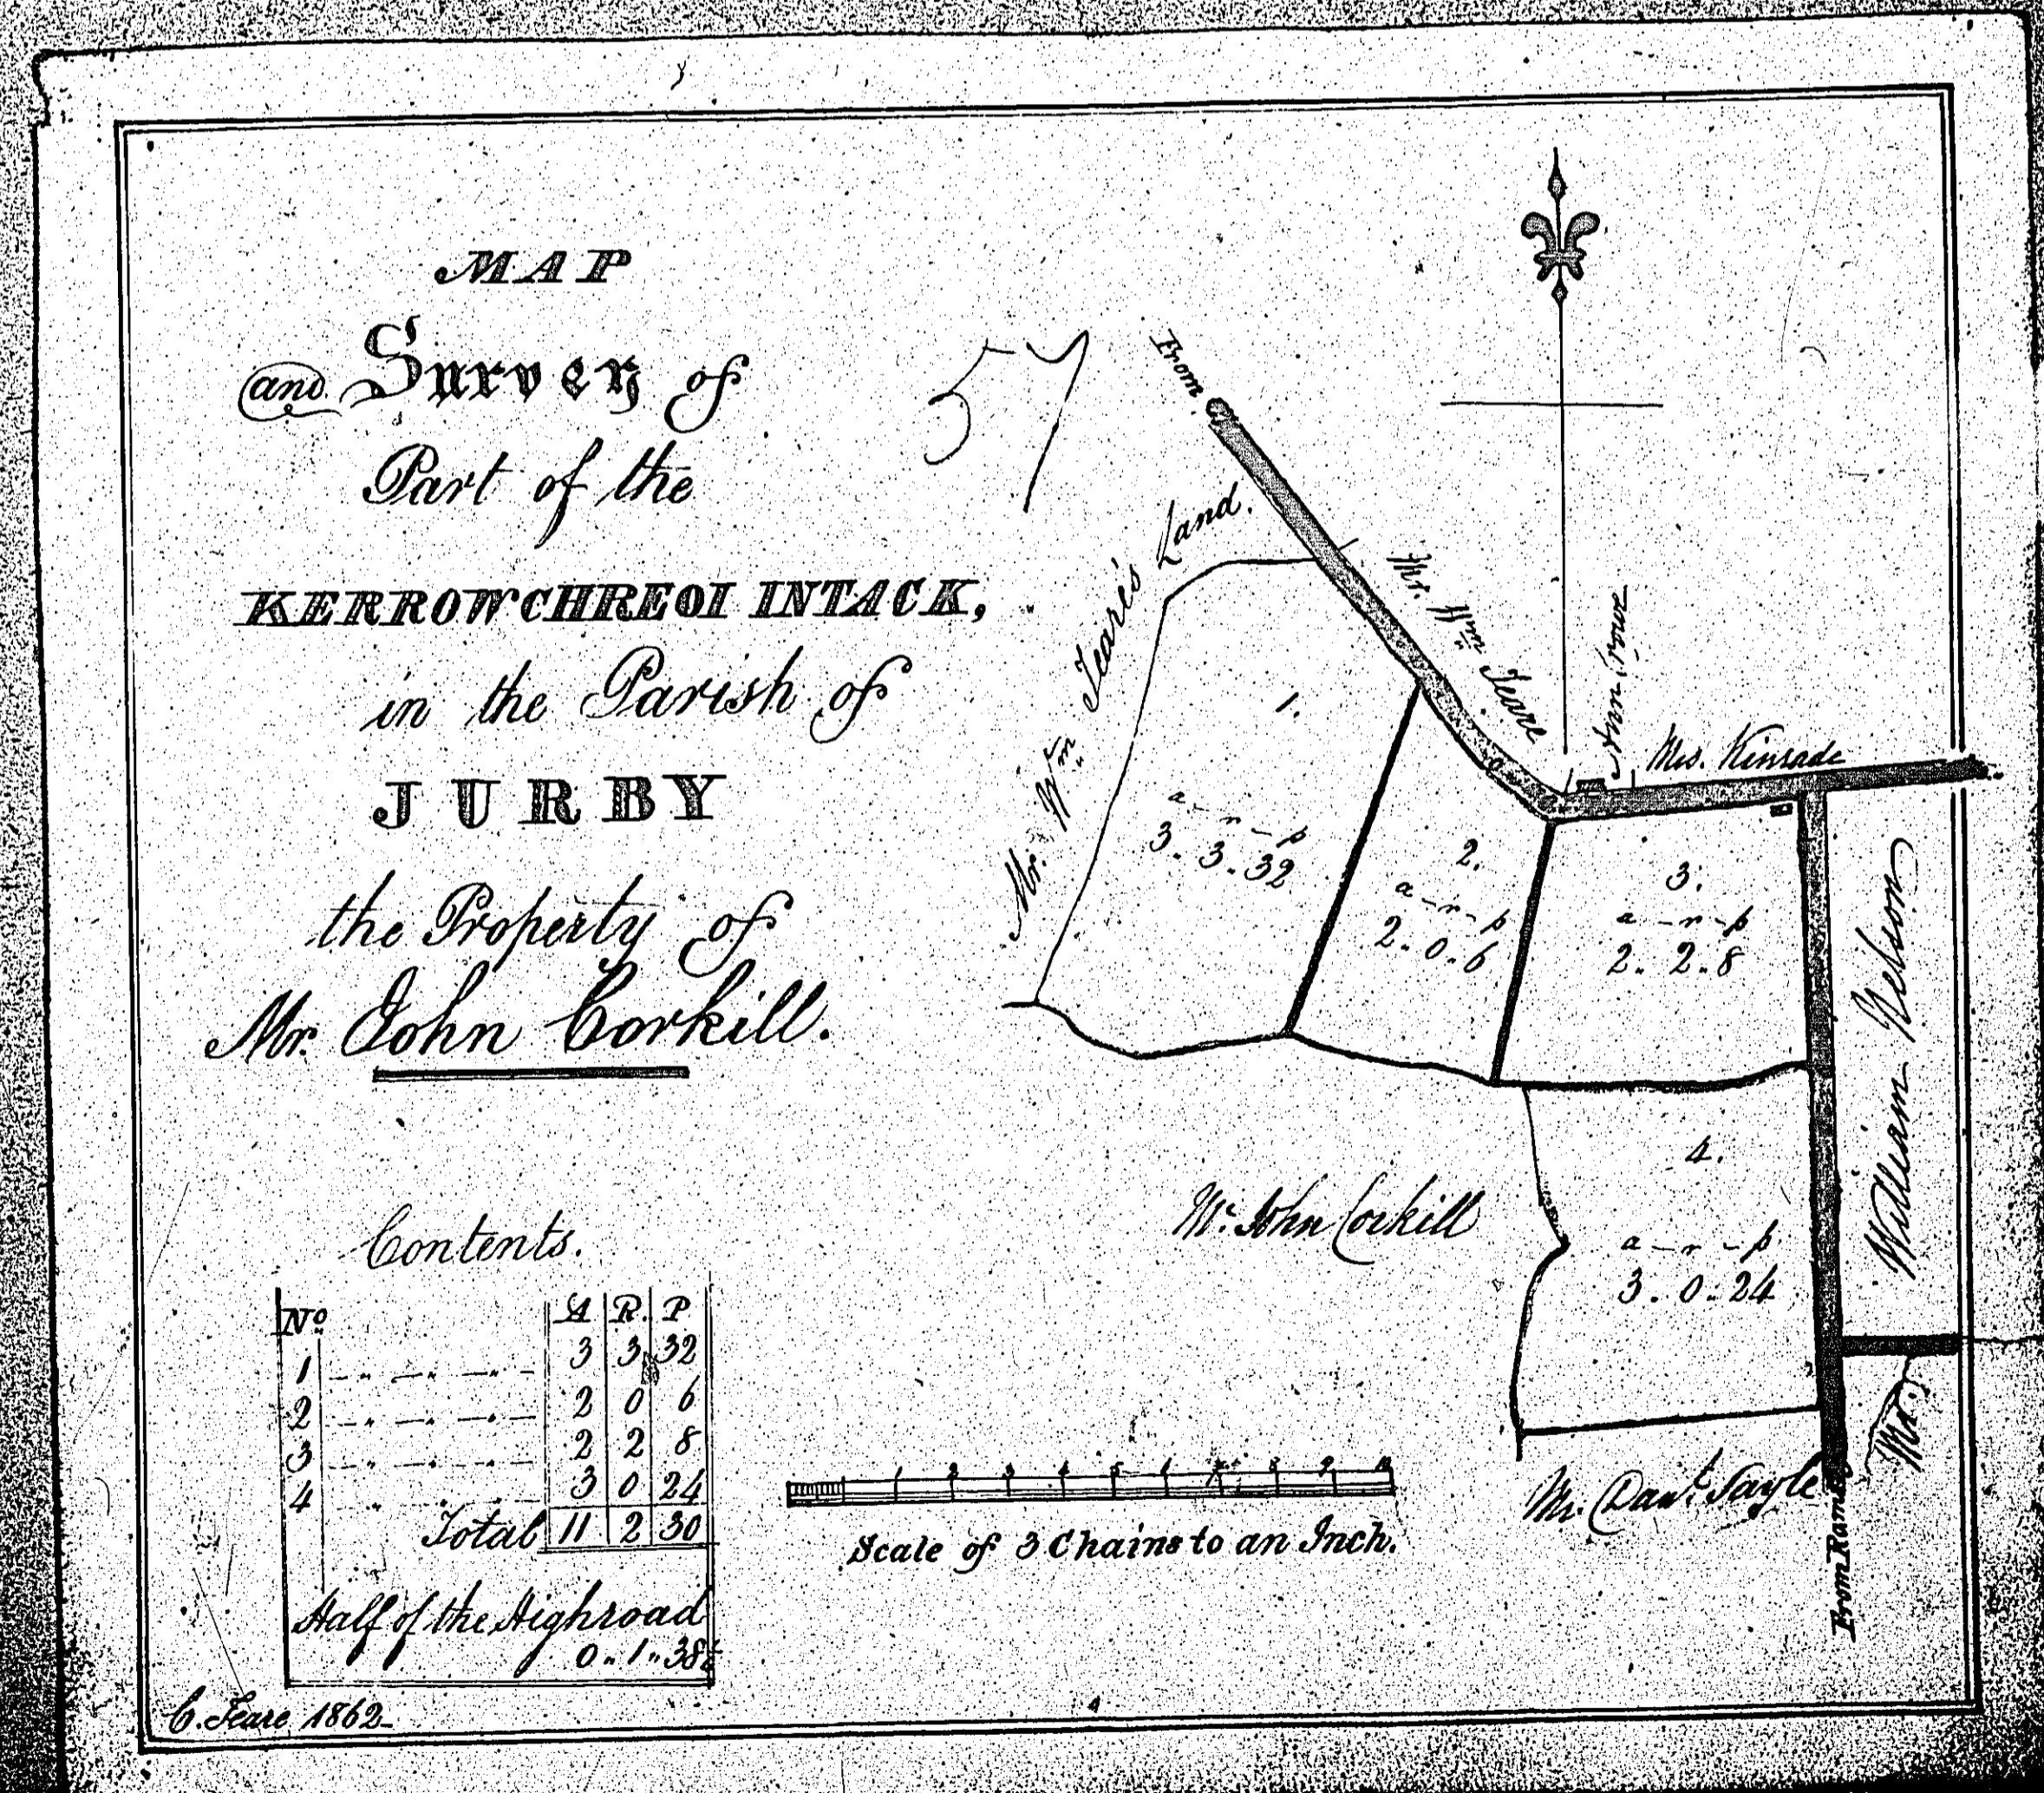

ISLE OF MAN GOVERNMENT: GENERAL REGISTRY

ASYLUM PLANS: PARISH OF JURBY

1:23

- 56 Original monotone
- 57 Original coloured

ISLE OF MAN GOVERNMENT: GENERAL REGISTRY

ASYLUM PLANS: PARISH OF JURBY

Originals coloured (decorative)