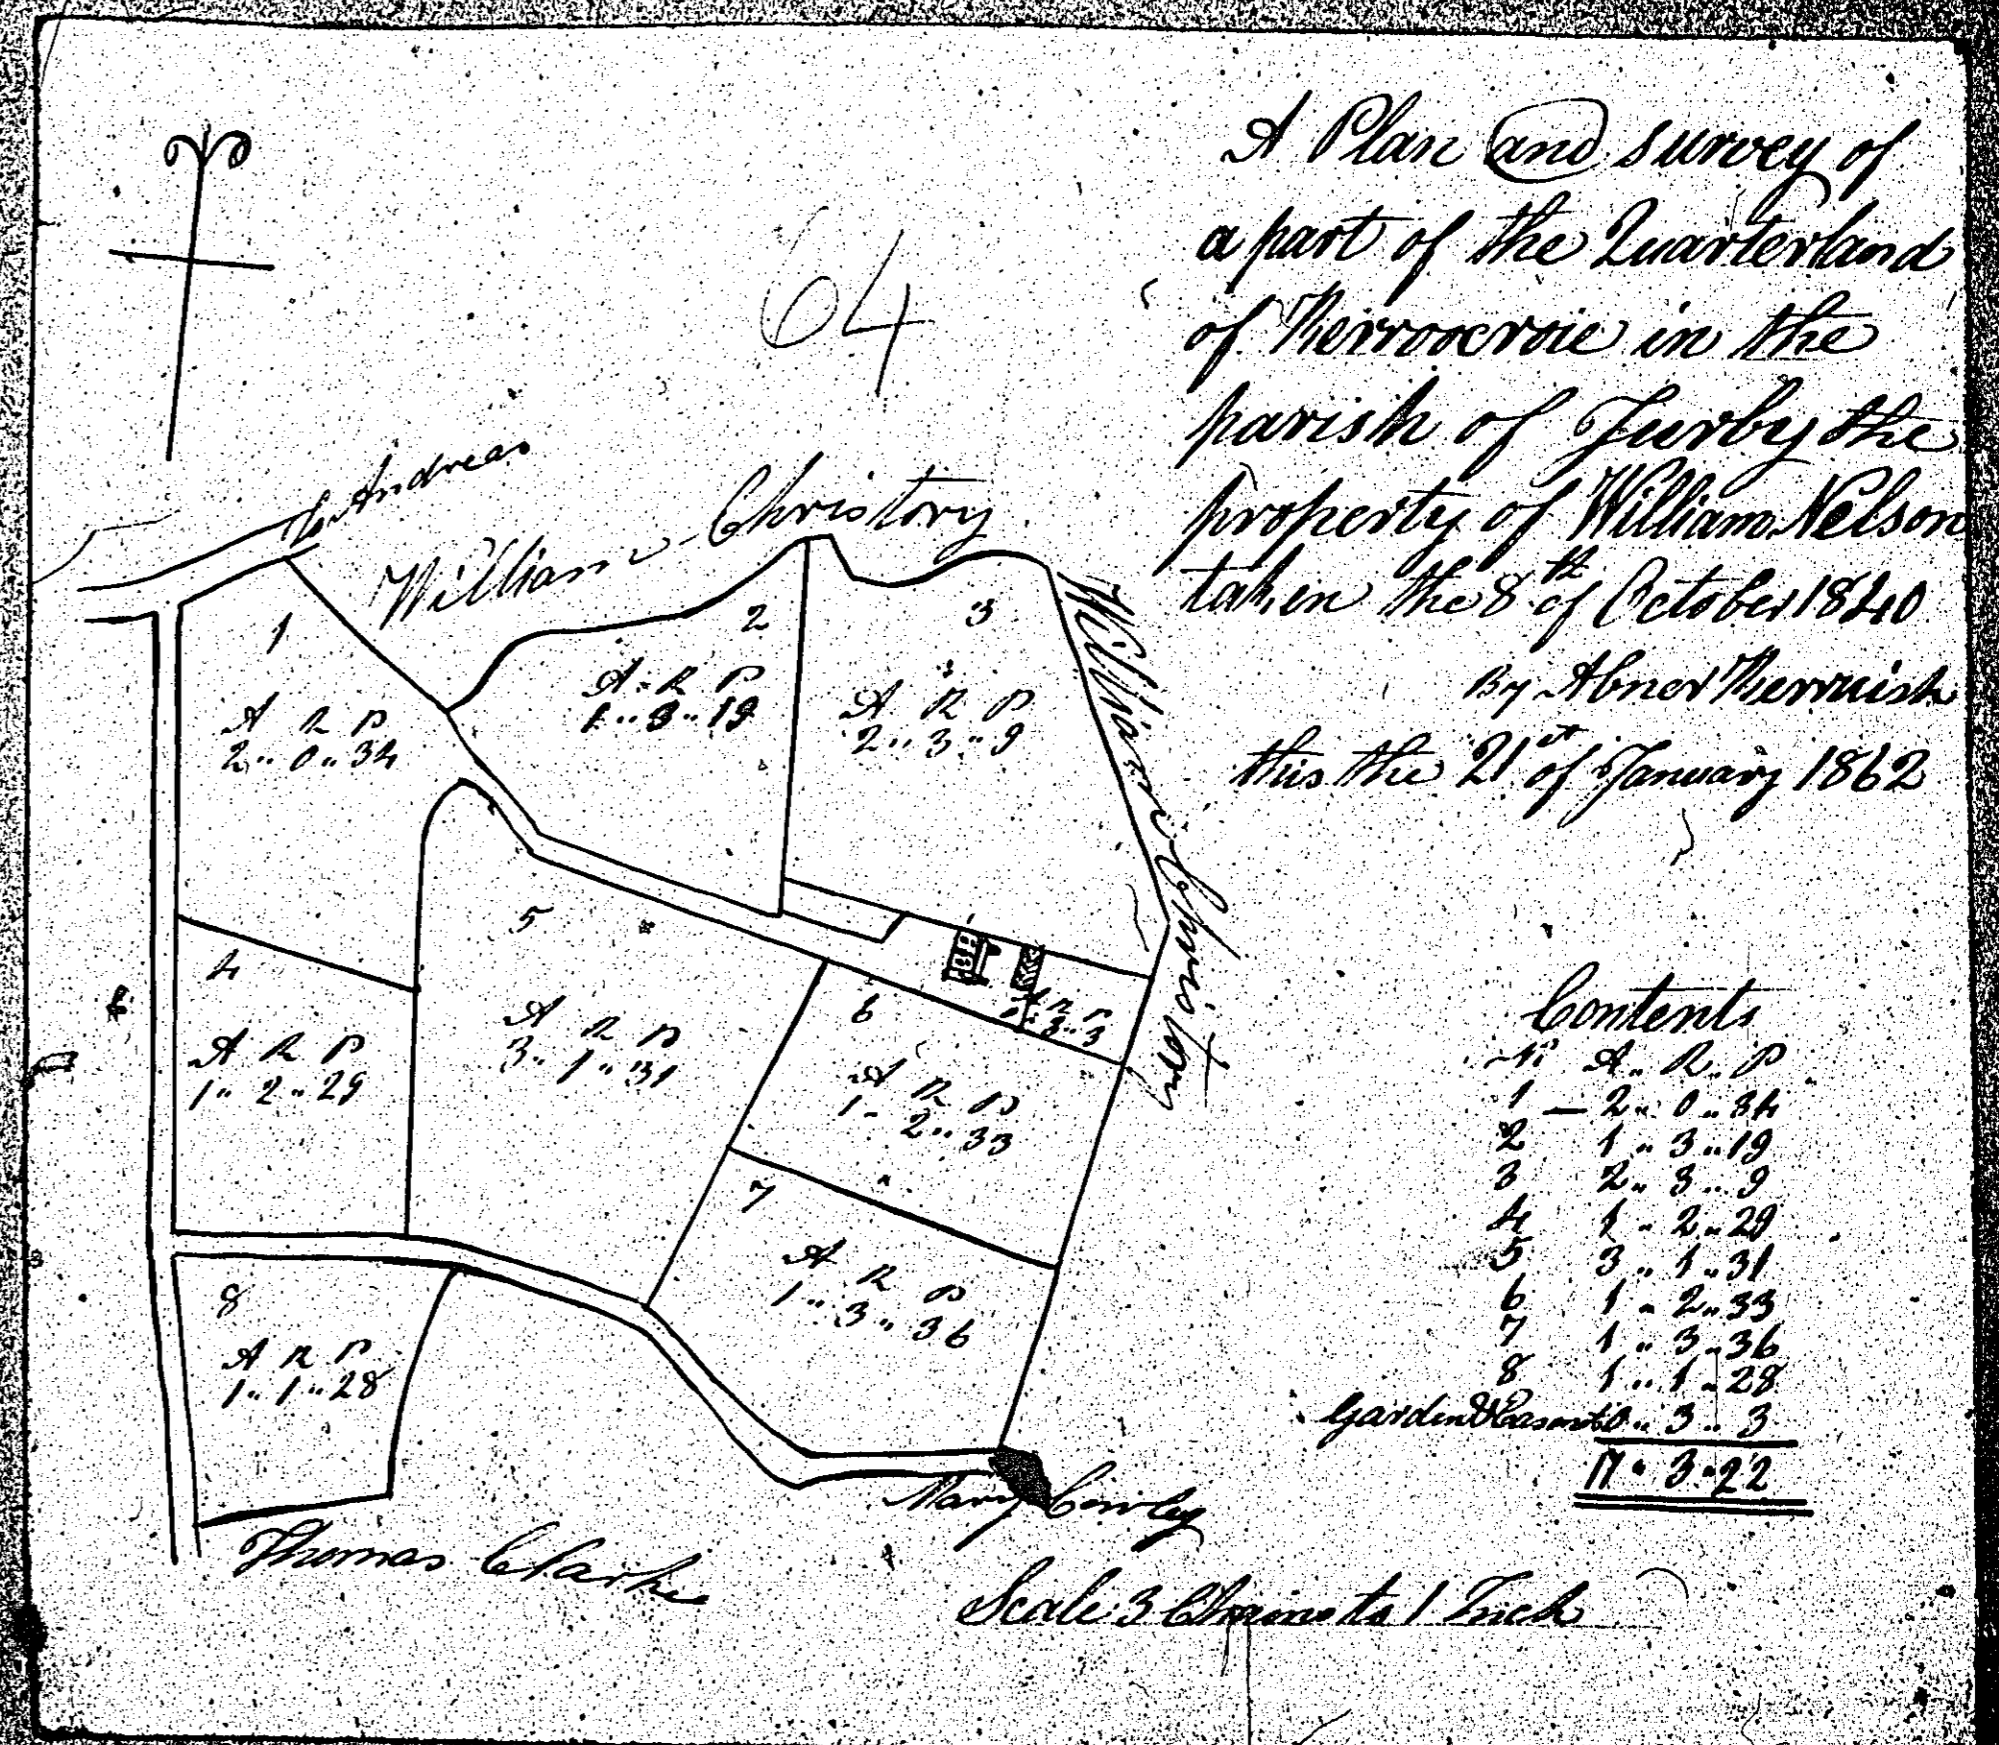

ISLE OF MAN GOVERNMENT: GENERAL REGISTRY

ASYLUM PLANS: PARISH OF JURBY

- 63 Original coloured (decorative)
- 64 Original monotone

1:23