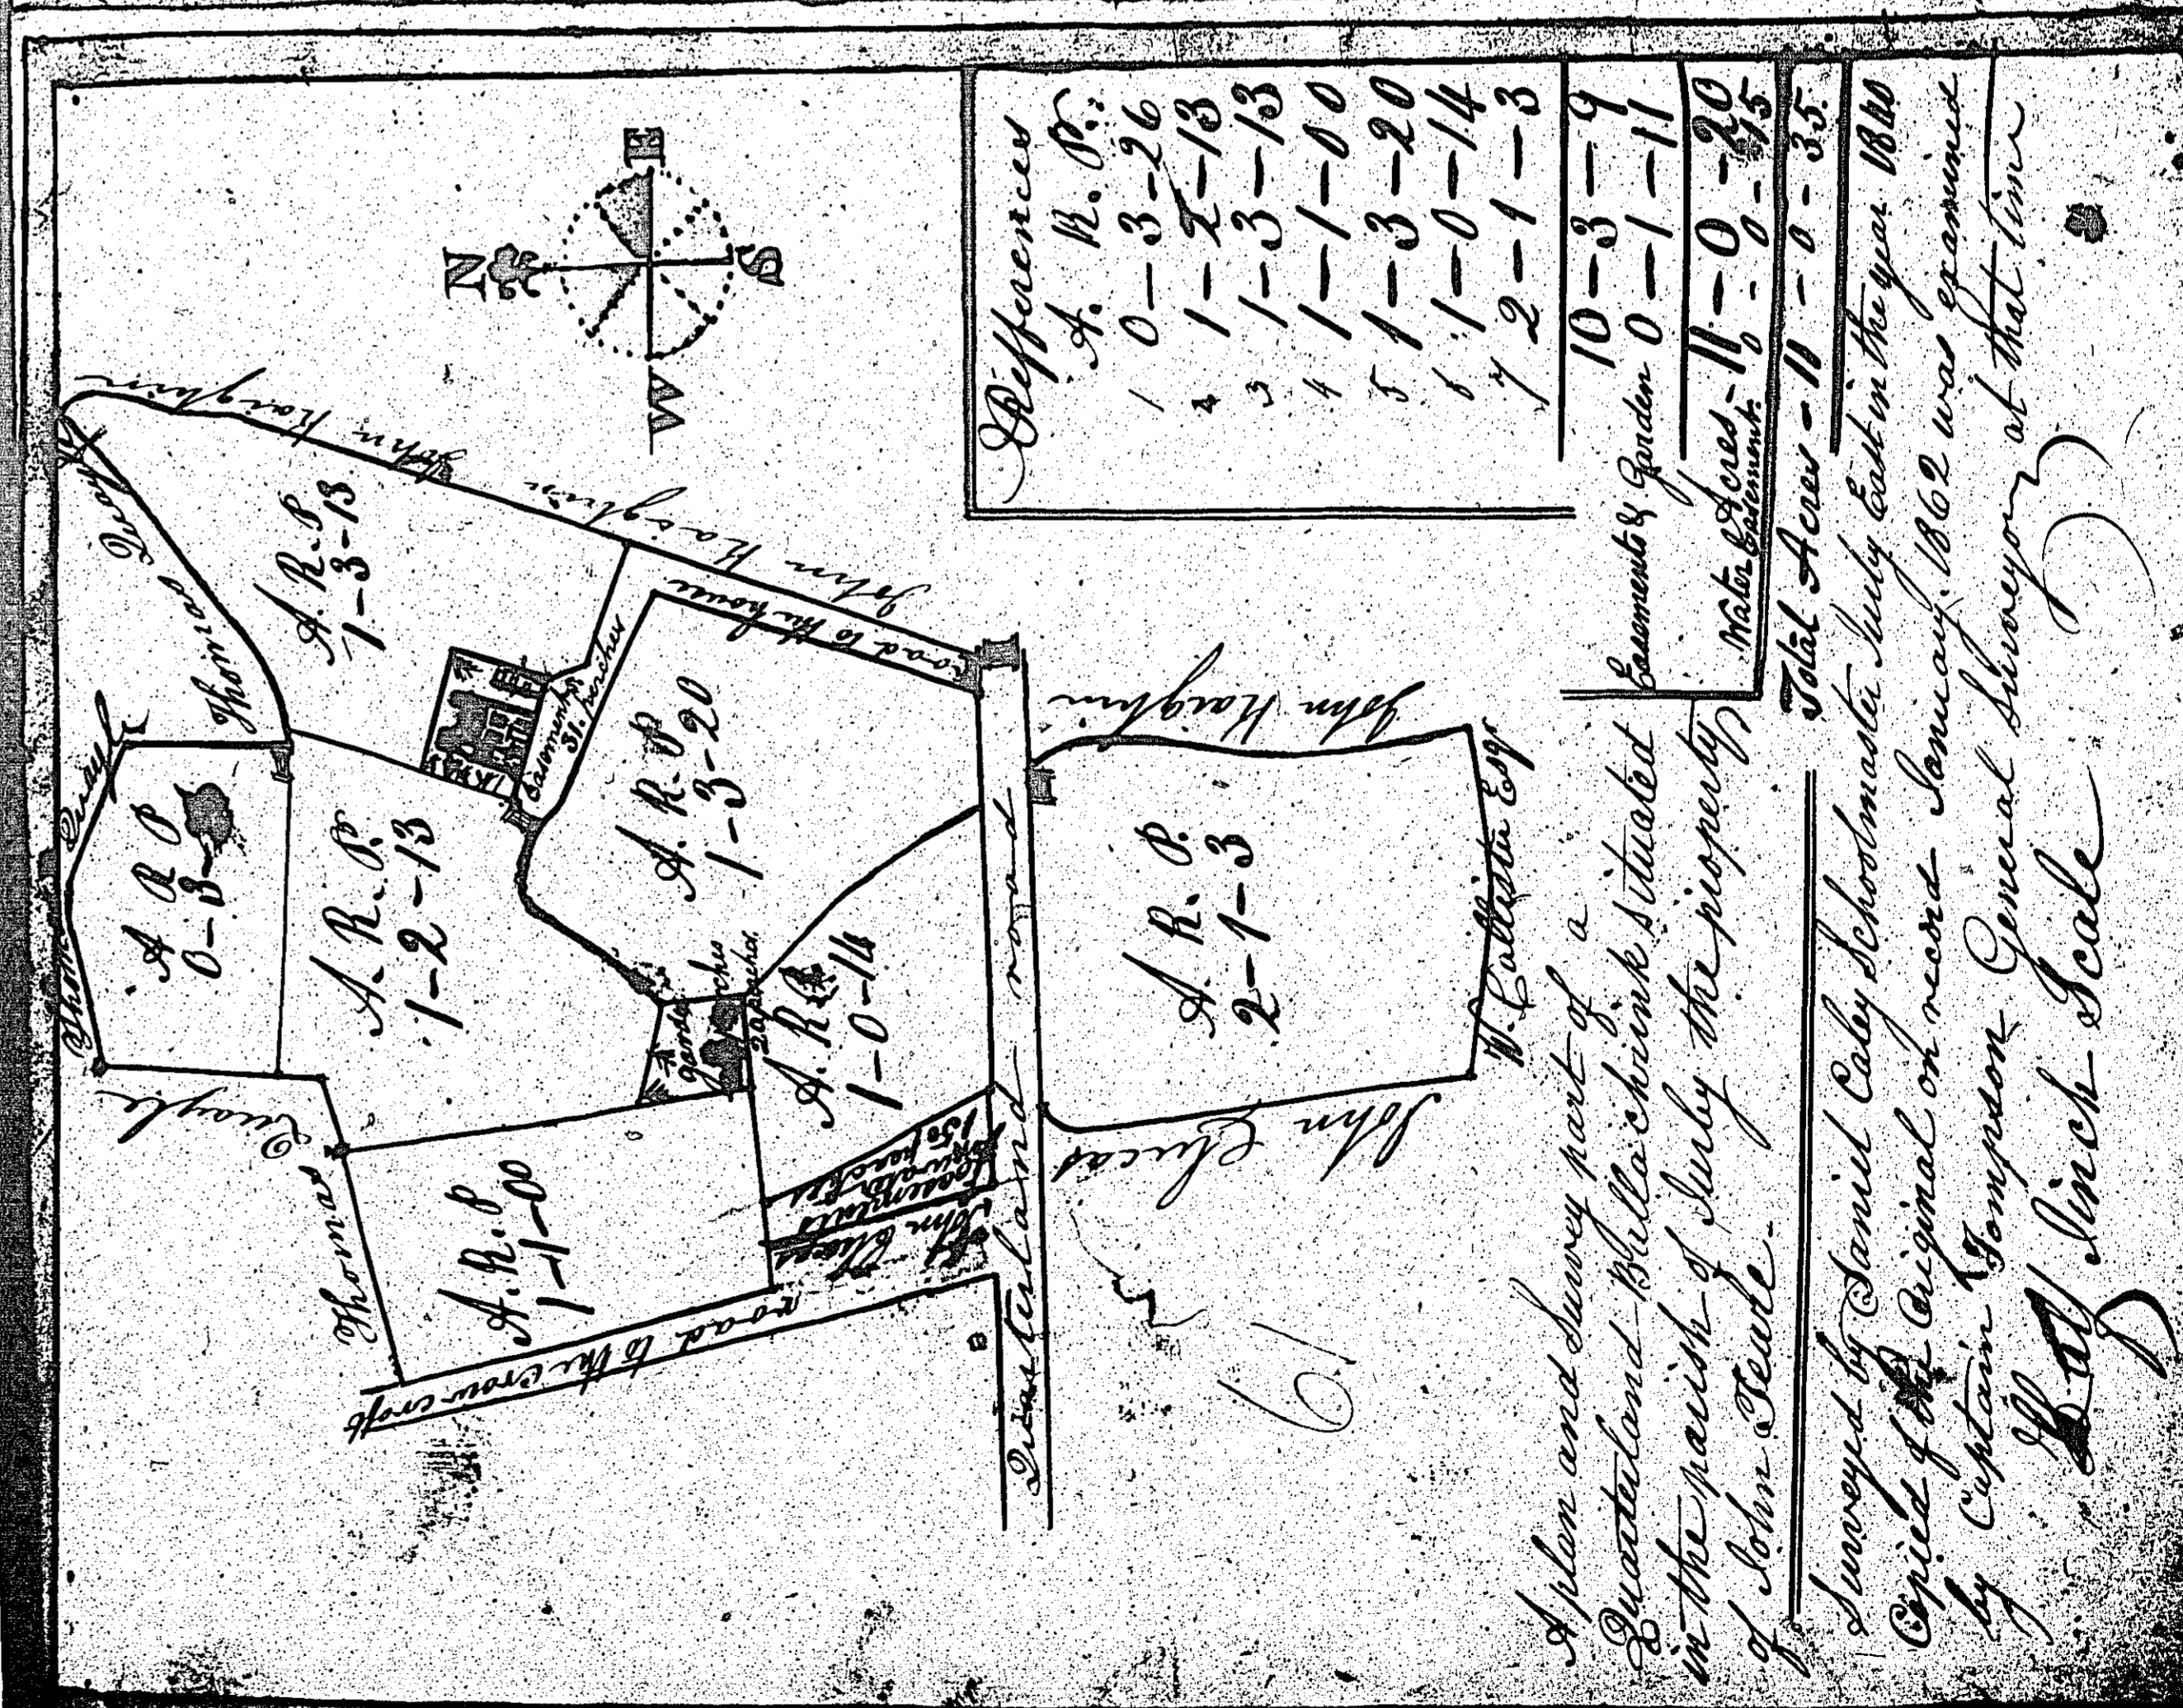

1:23

ISLE OF MAN GOVERNMENT: GENERAL REGISTRY

ASYLUM PLANS: PARISH OF JURBY

Originals coloured (decorative)

1:23

ISLE OF MAN GOVERNMENT: GENERAL REGISTRY

ASYLUM PLANS: PARISH OF JURBY

- 63 Original coloured (decorative)
- 64 Original monotone