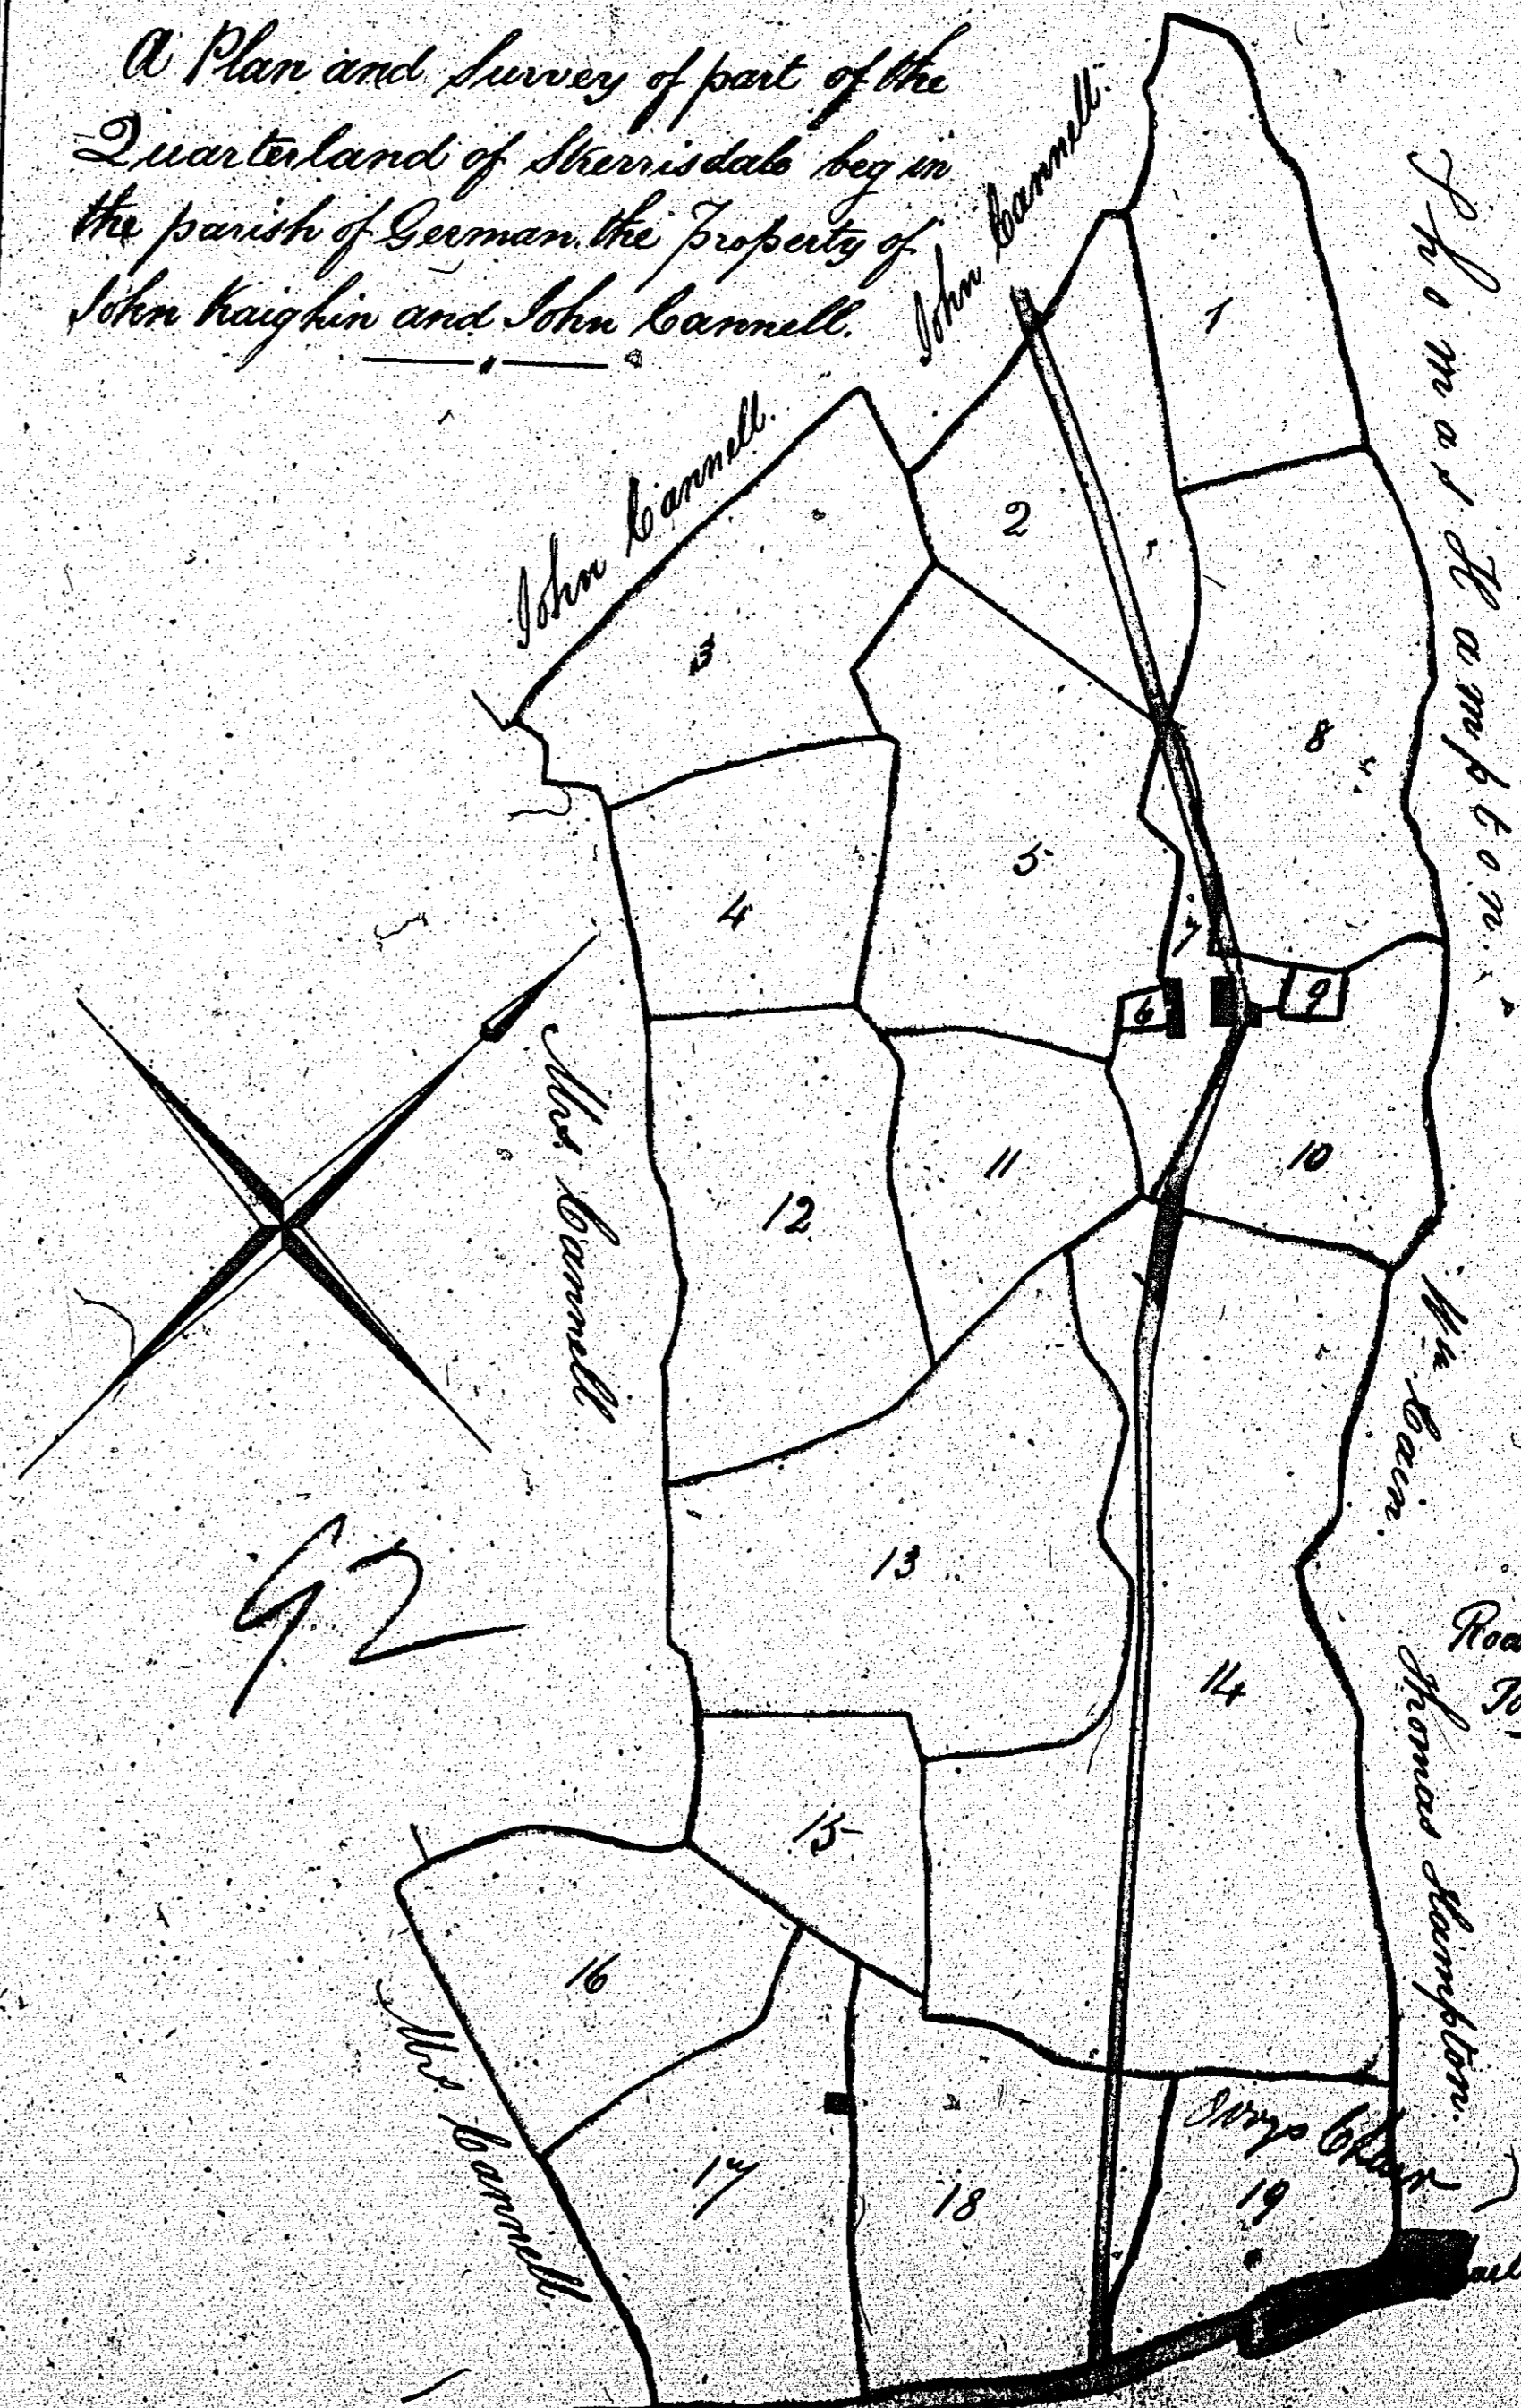

Original coloured

1:23

*A Plan and Survey of part of the
Quarterland of Sherrisdale beg in
the parish of German the Property of
John Kaighin and John Carmell.*

Reference			
no.	a.	o.	p.
1	2	1	12
2	2	2	10
3	2	3	17
4	1	3	27
5	3	2	35
6	0	0	9
7	0	3	29
8	3	2	8
9	0	0	12
10	1	3	30
11	1	3	1
12	3	1	15
13	4	3	26
14	8	2	3
15	1	2	0
16	2	2	4
17	3	0	19
18	3	1	10
19	1	3	21
50 3 18			
Road take off 0 3 27			
Total 49 3 31			

Wm Kaighin Surveyor 1840. Copied 1863.

1 2 3 4 5 6 7 8 9 10 chains