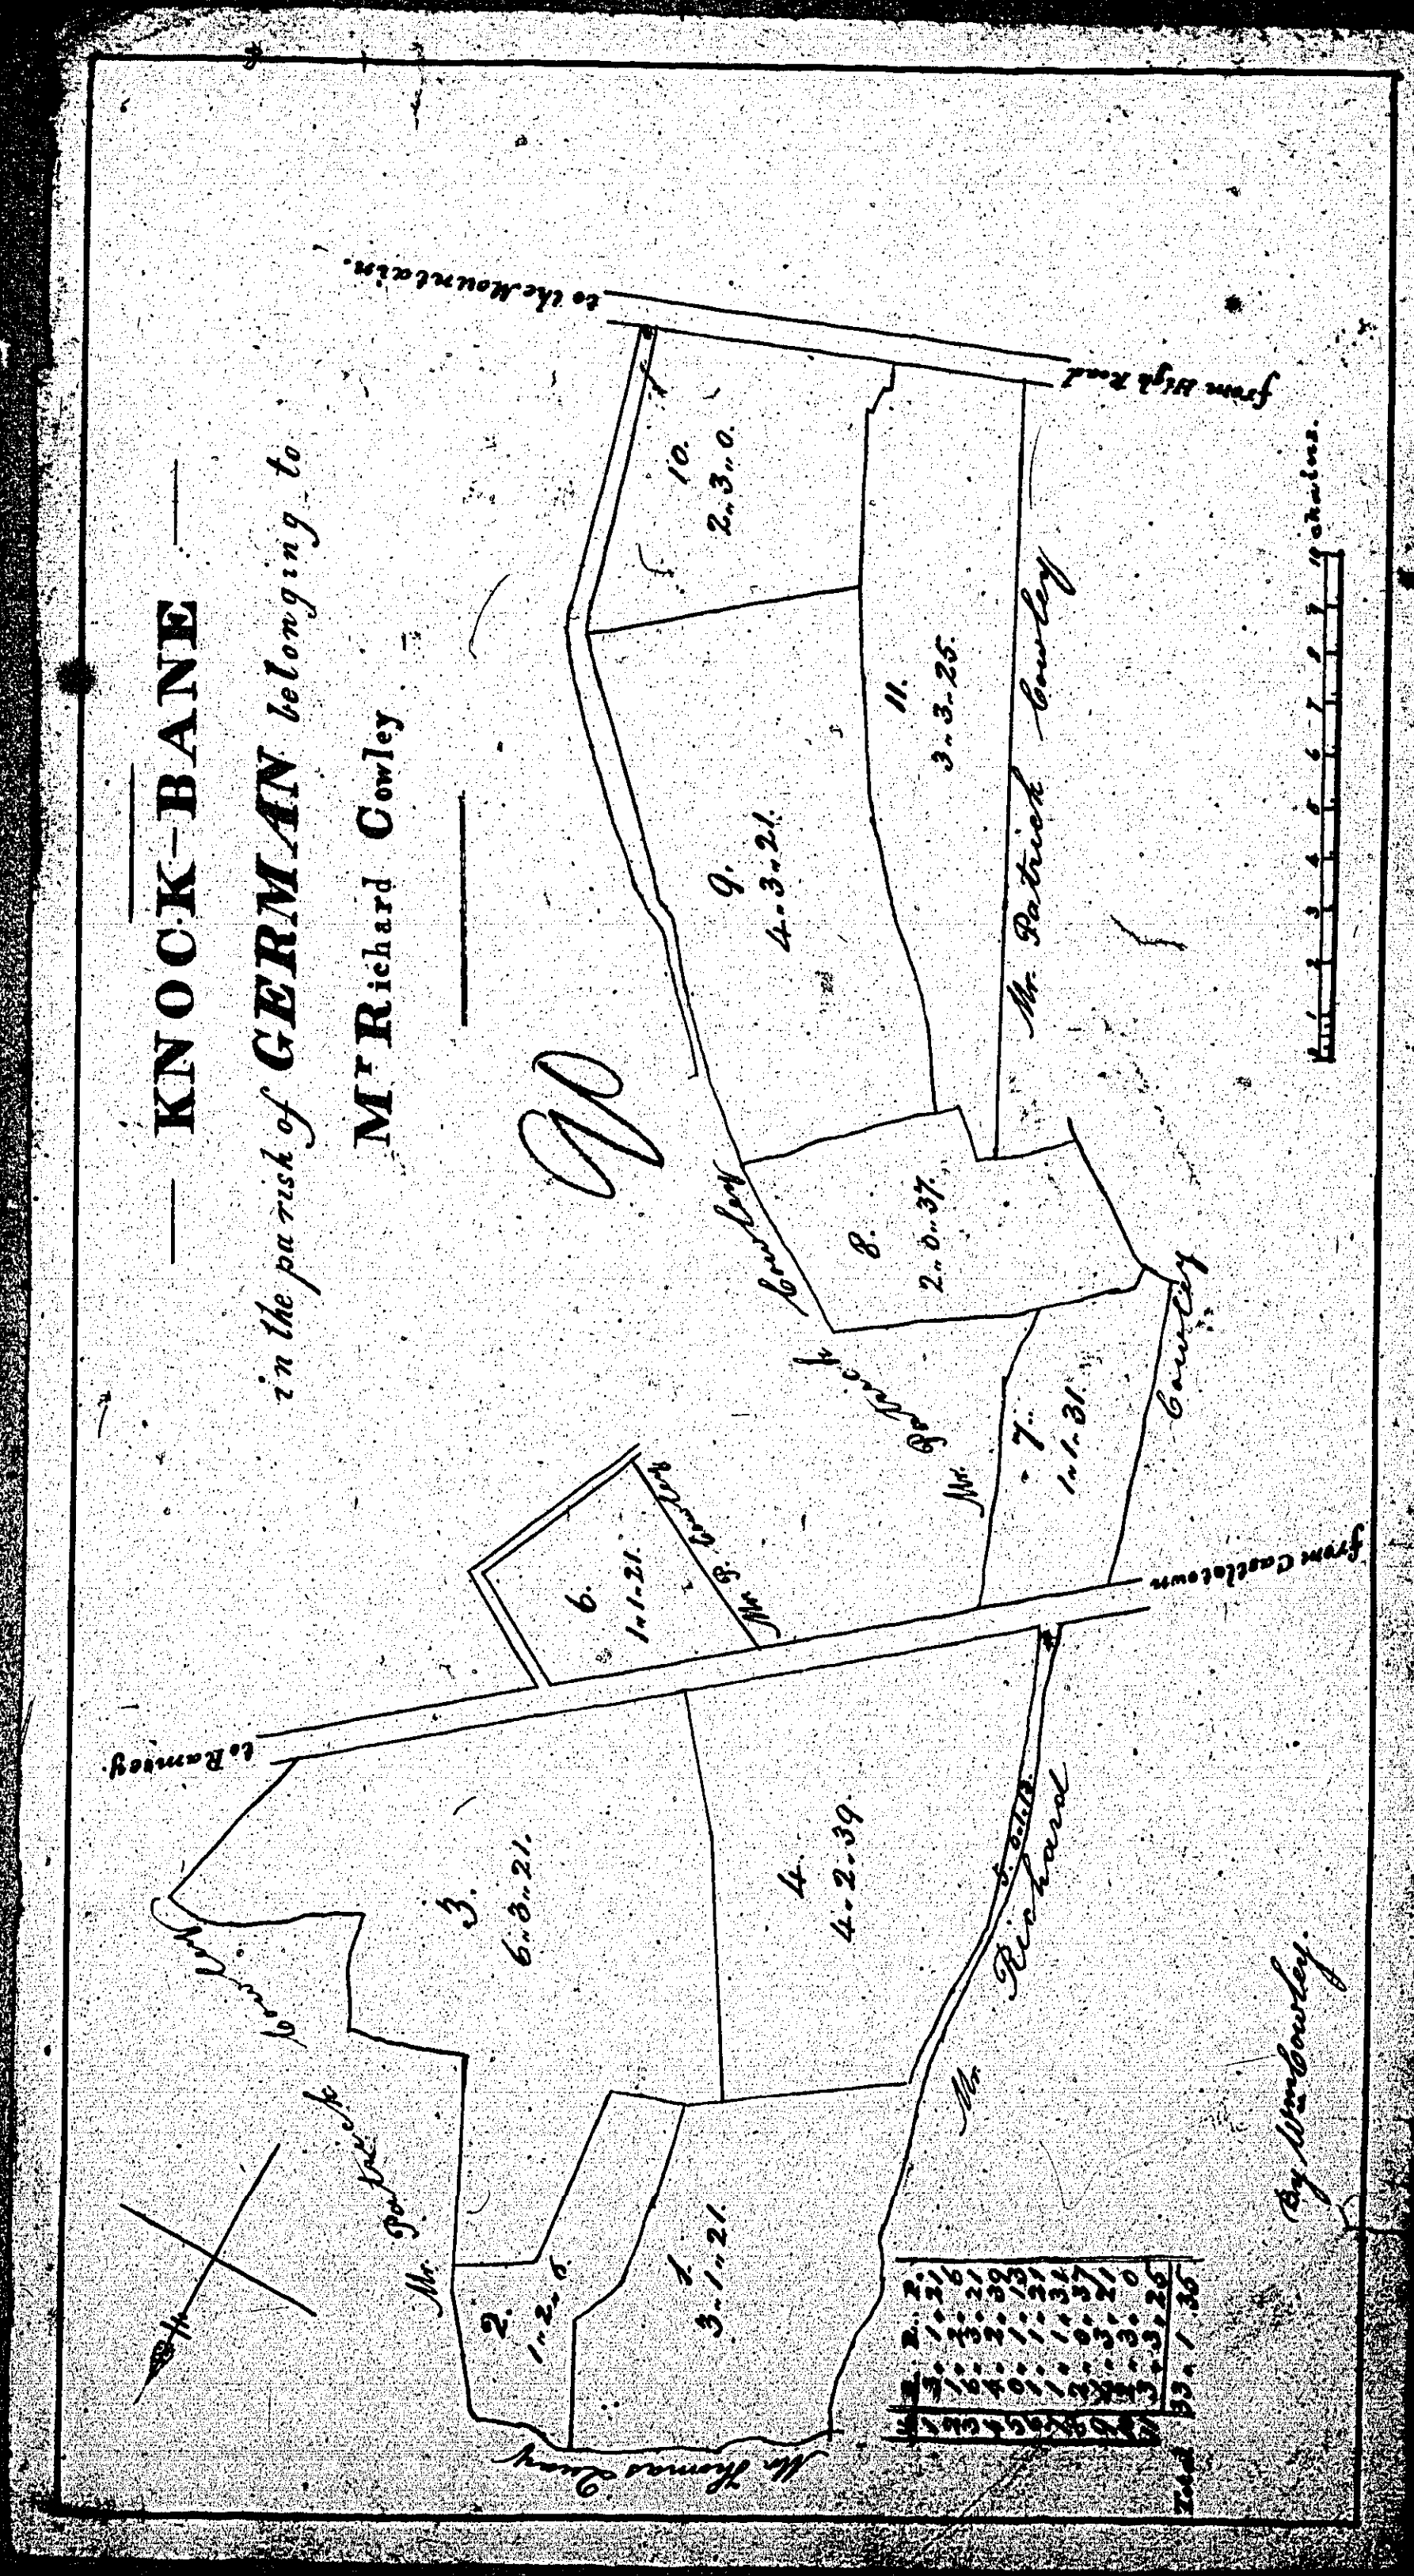

ISLE OF MAN GOVERNMENT: GENERAL REGISTRY

ASYLUM PLANS: PARISH OF GERMAN

Original monotone

1:23