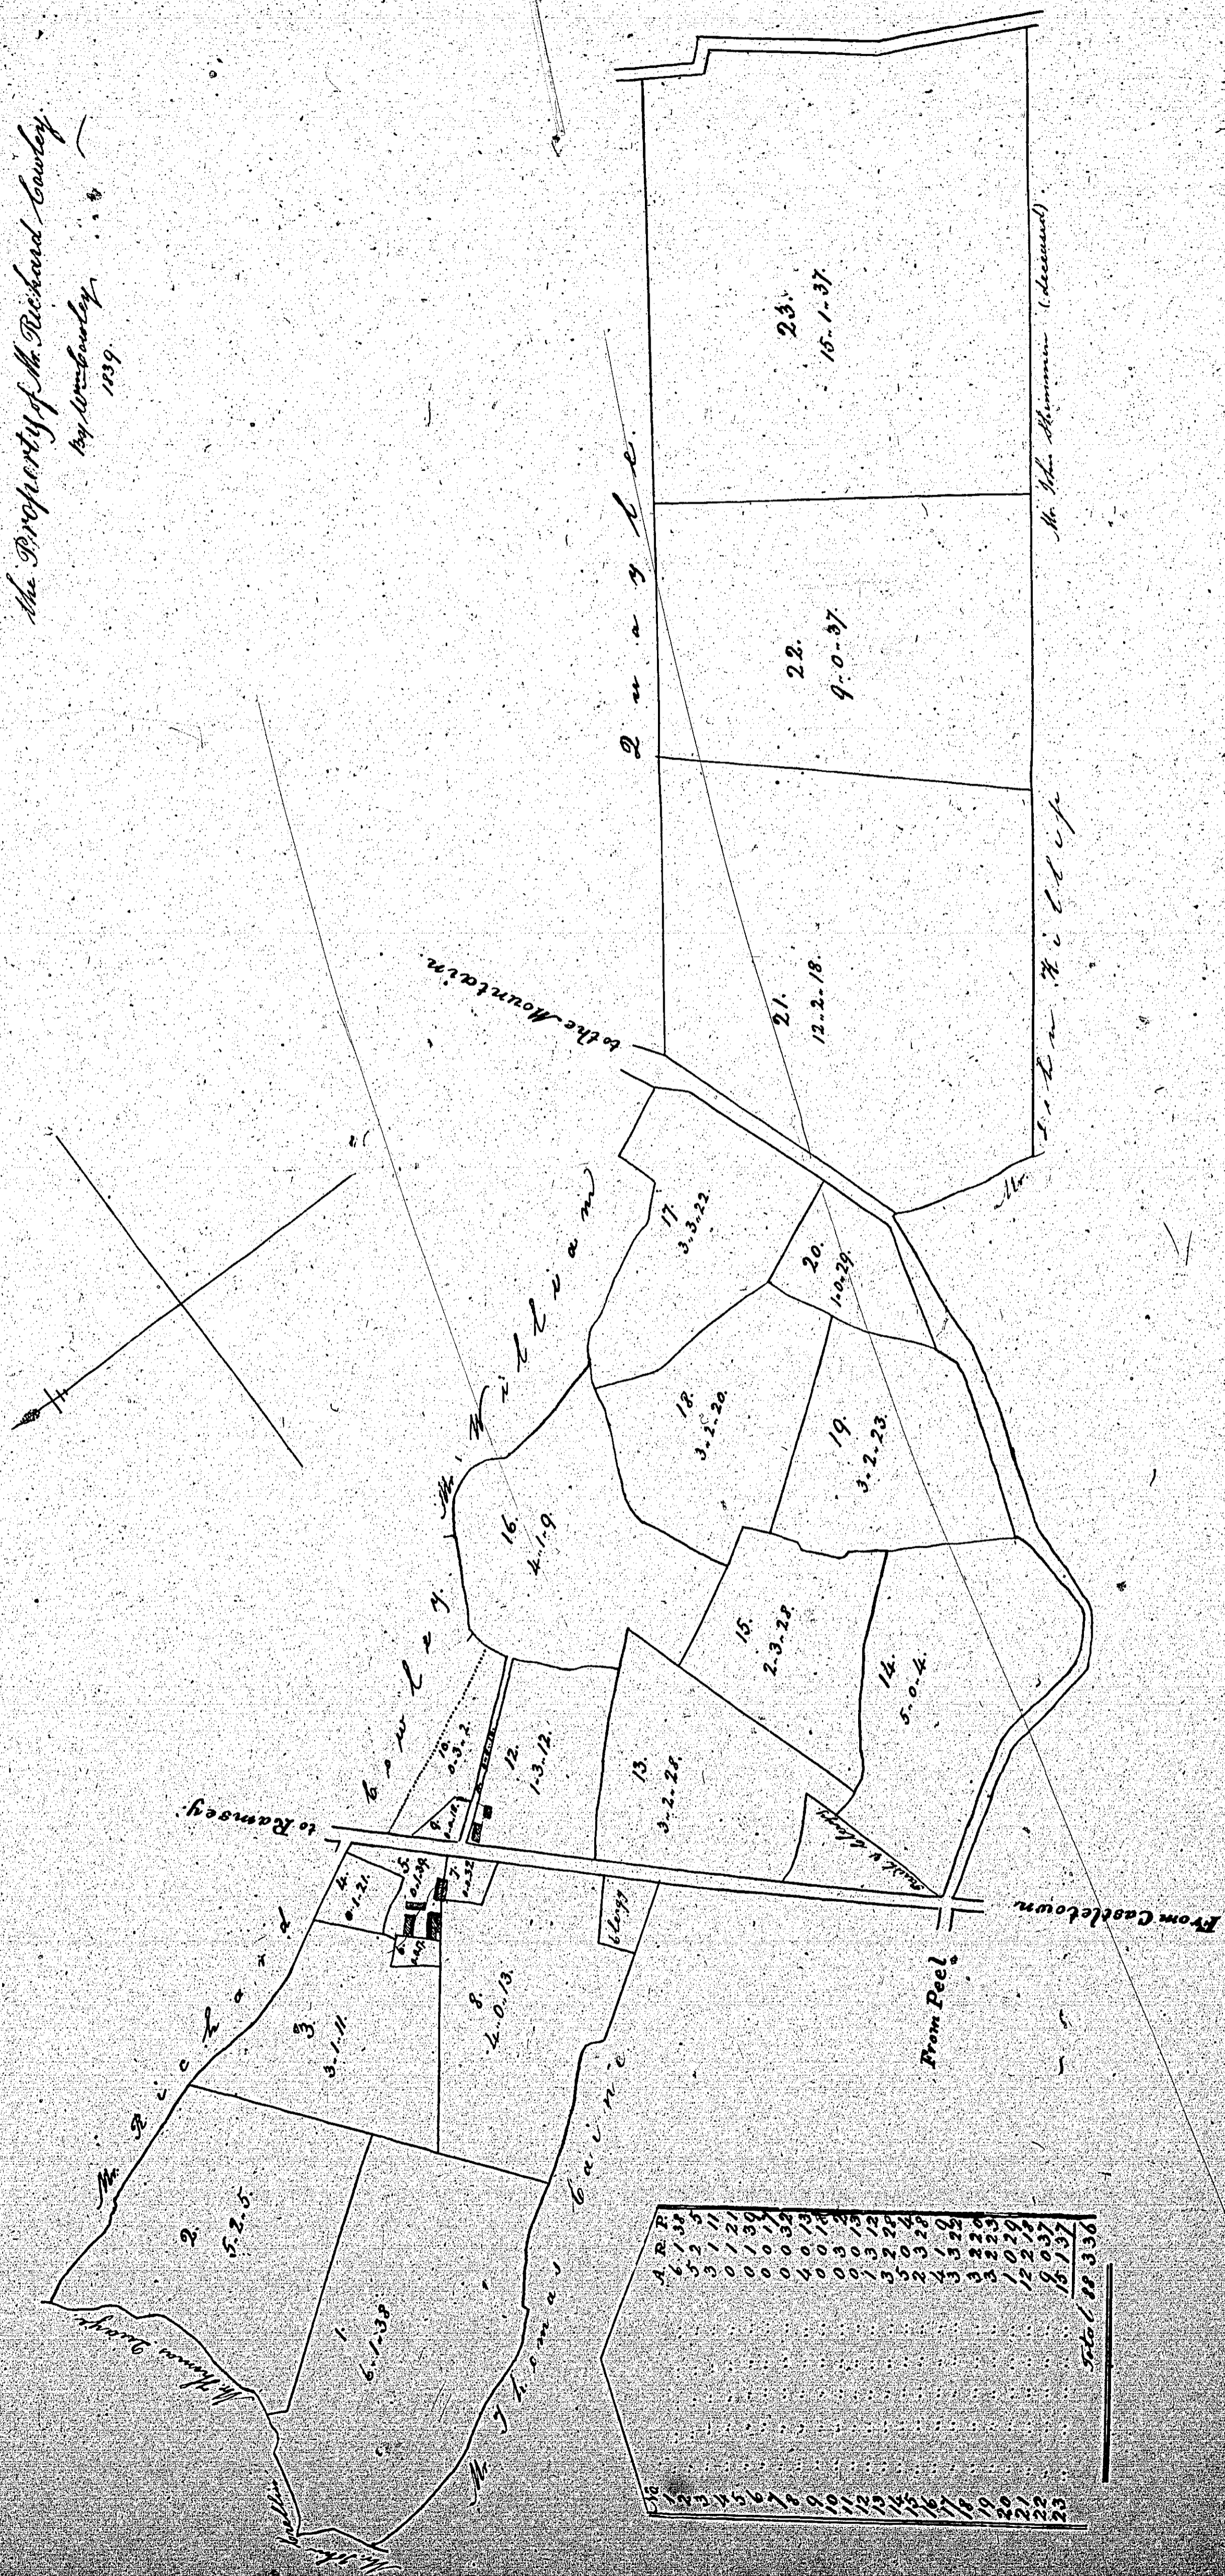

ISLE OF MAN GOVERNMENT: GENERAL REGISTRY

ASYLUM PLANS: PARISH OF GERMAN

Original monotone

1:23

MOANEY
in the PARISH of GERMAN
the Property of Mr Richard Cowley
by Mr Cowley
1839

ISLE OF MAN GOVERNMENT: GENERAL REGISTRY

Original coloured

1:23

*A Plan and Survey of part of the
Quarterland of Sherrisdale beg in
the parish of German the Property of
John Kaighin and John Carmell.*

Reference			
no.	a.	o.	p.
1	2	1	12
2	2	2	10
3	2	3	17
4	1	3	27
5	3	2	35
6	0	0	9
7	0	3	29
8	3	2	8
9	0	0	12
10	1	3	30
11	1	3	1
12	3	1	15
13	4	3	26
14	8	2	3
15	1	2	0
16	2	2	4
17	3	0	19
18	3	1	10
19	1	3	21
50 3 18			
Road take off 0 3 27			
Total 49 3 31			

Wm Kaighin Surveyor 1840. Copied 1863.

1 2 3 4 5 6 7 8 9 10 chains