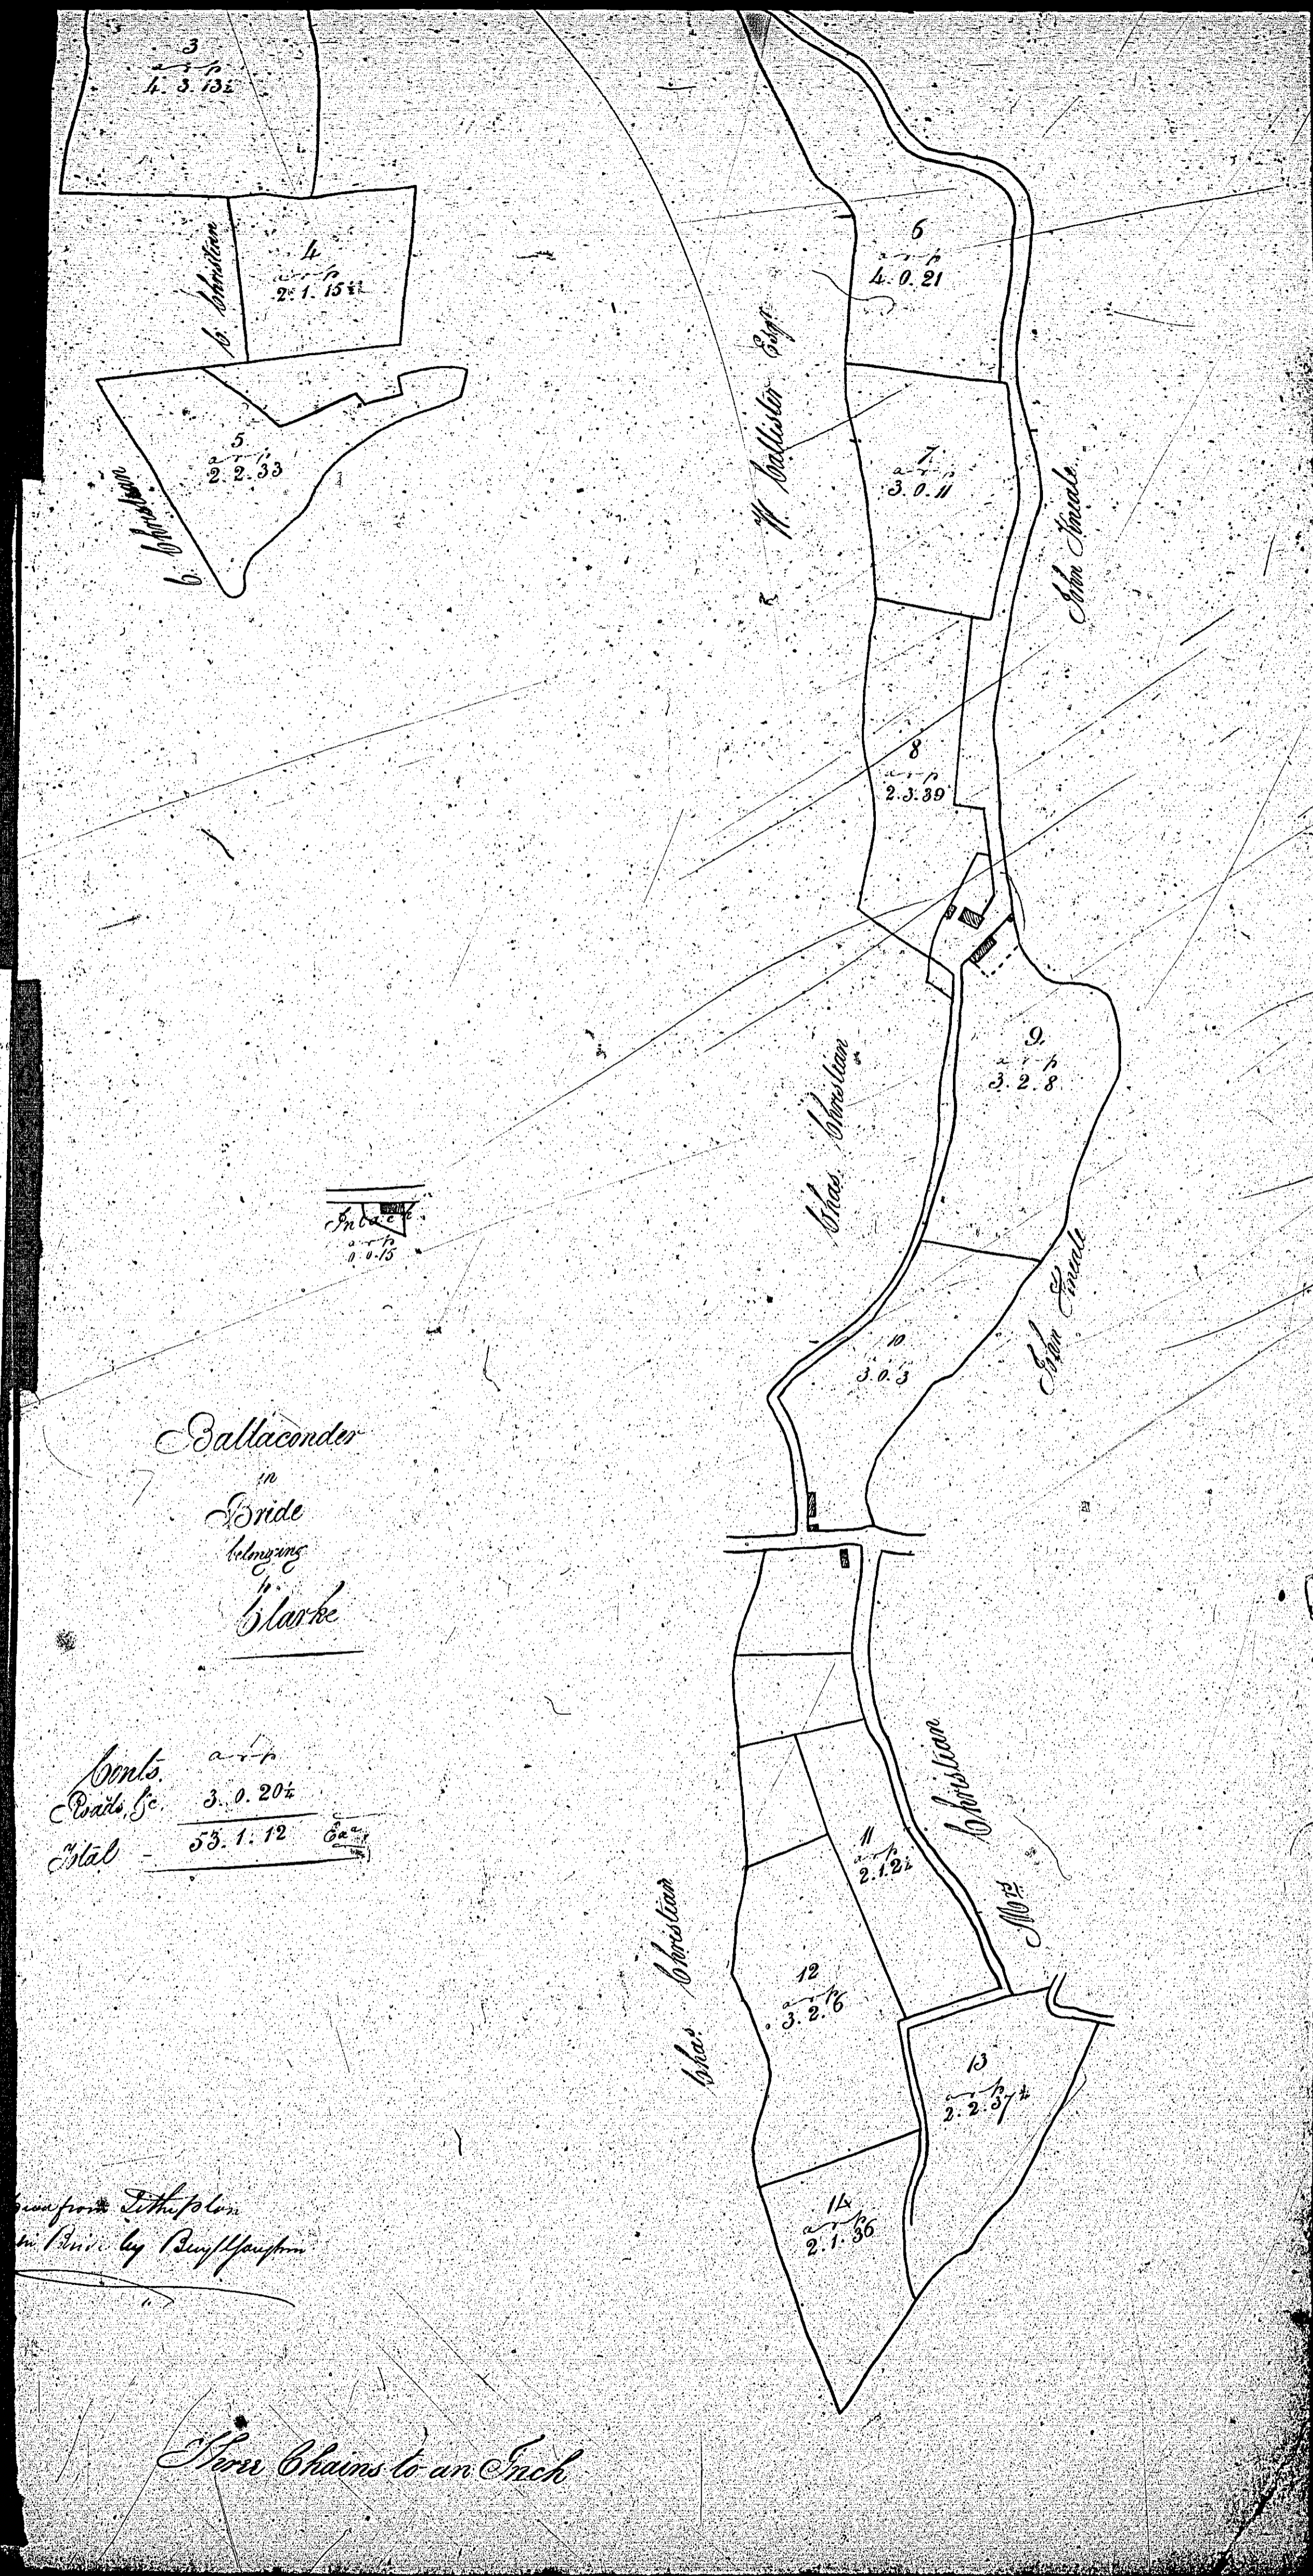

ISLE OF MAN GOVERNMENT: GENERAL REGISTRY

ASYLUM PLANS: PARISH OF BRIDE

Original monotone

1:23

frame 2 of 2

There is no plan
numbered

18

216A

ISLE OF MAN GOVERNMENT: GENERAL REGISTRY

ASYLUM PLANS: PARISH OF BRIDE

Original monotone

1:23

frame 1 of 2