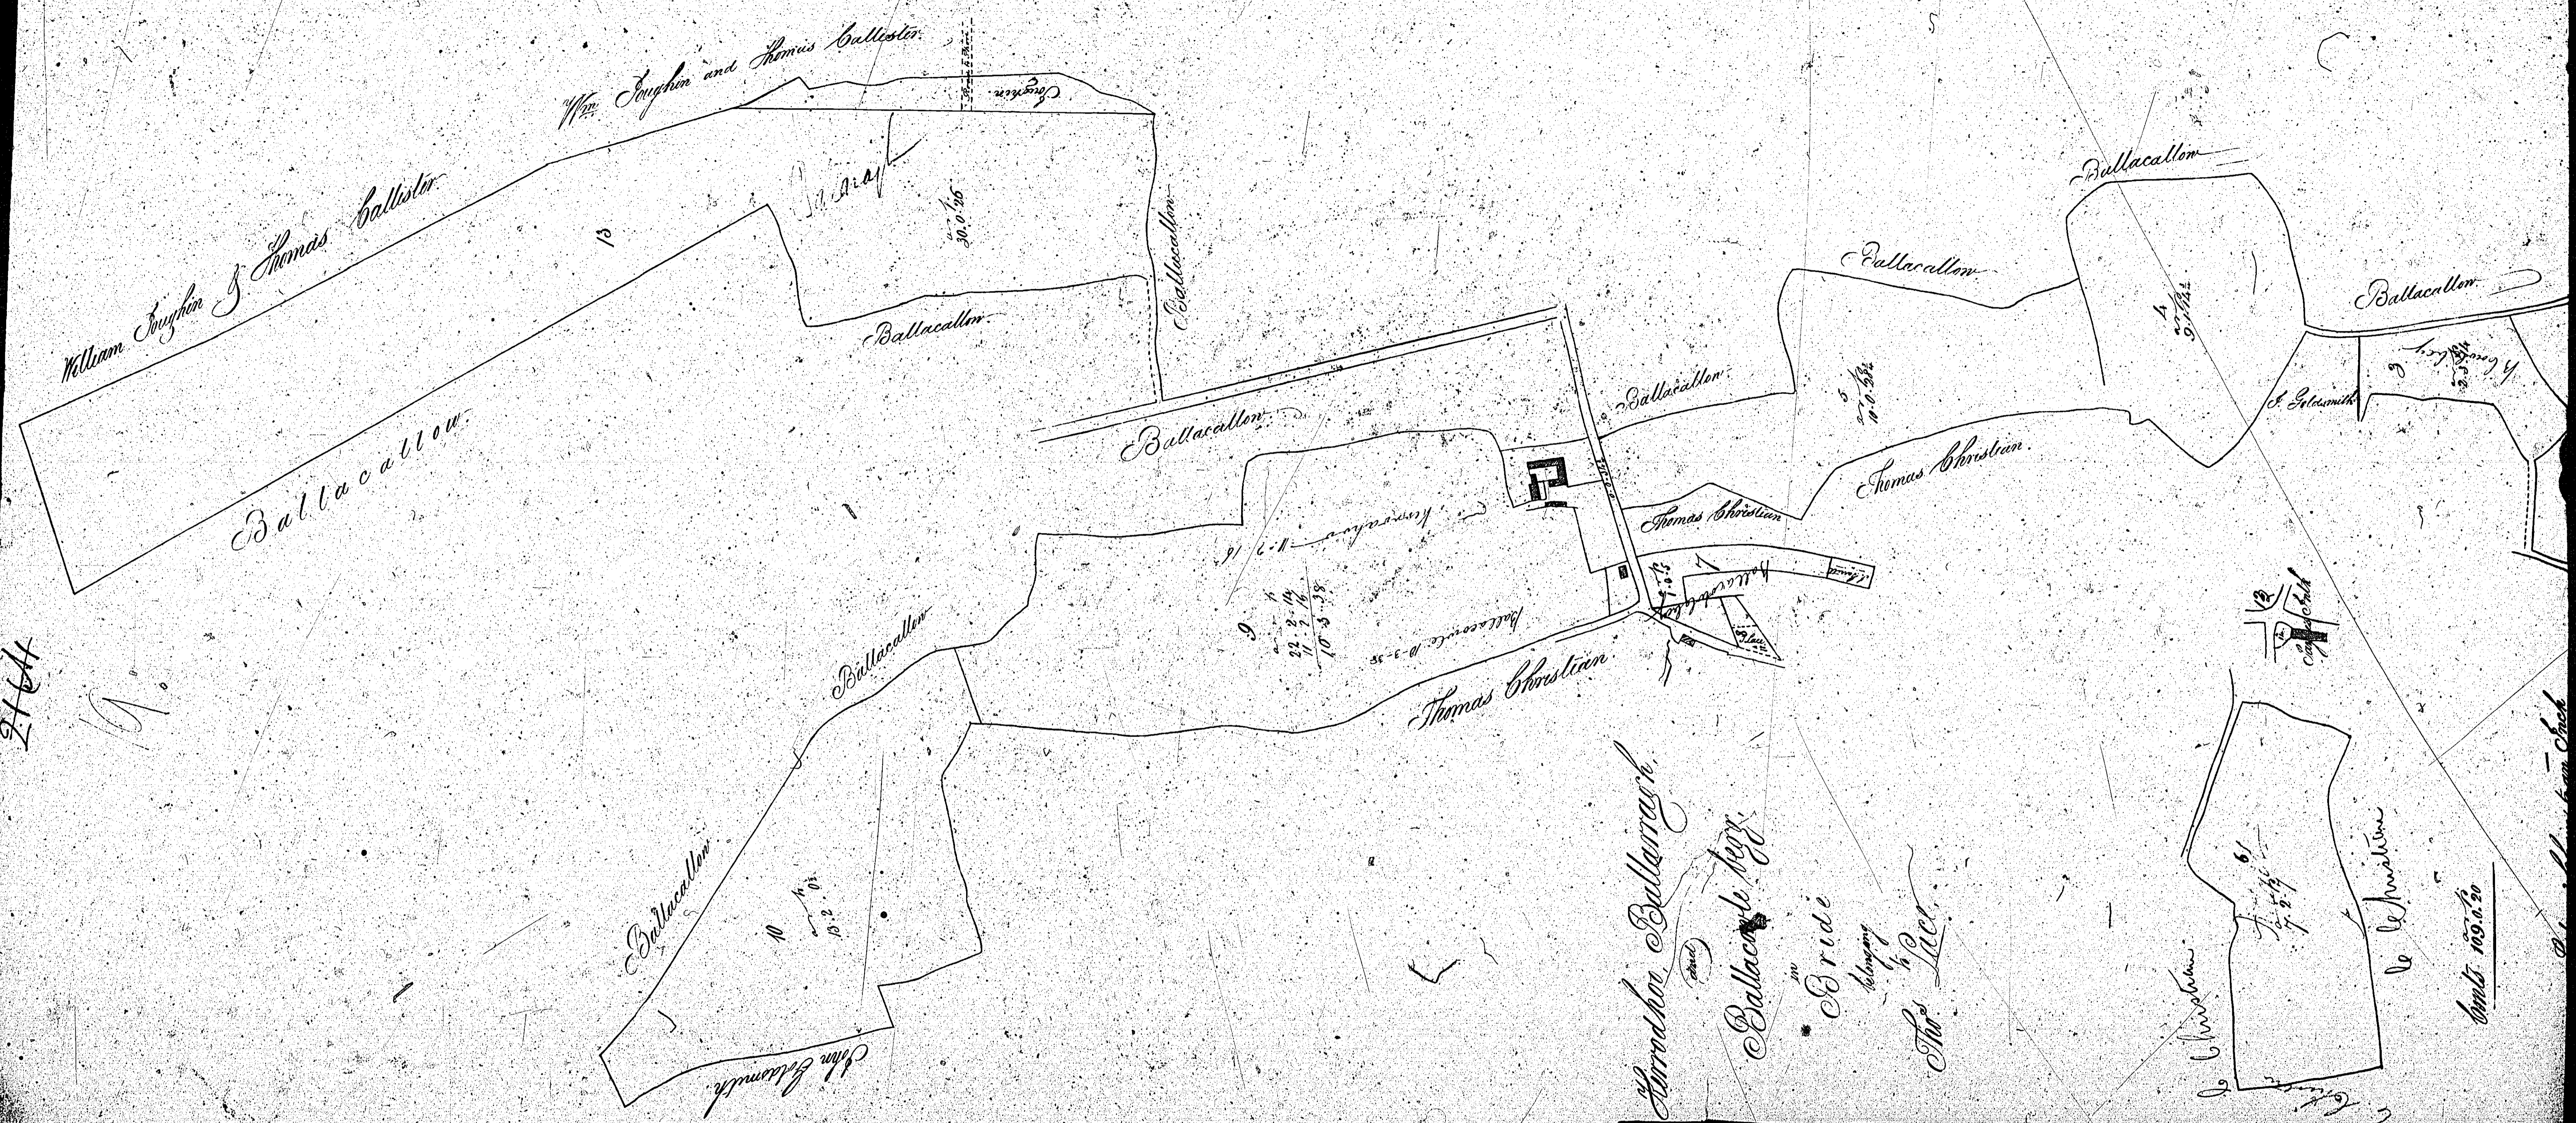

ISLE OF MAN GOVERNMENT: GENERAL REGISTRY

ASYLUM PLANS: PARISH OF BRIDE

Original monotone

1:23

frame 2 of 2

There is no plan
numbered

18

216A

ISLE OF MAN GOVERNMENT: GENERAL REGISTRY

ASYLUM PLANS: PARISH OF BRIDE

Original monotone

1:23

frame 1 of 2