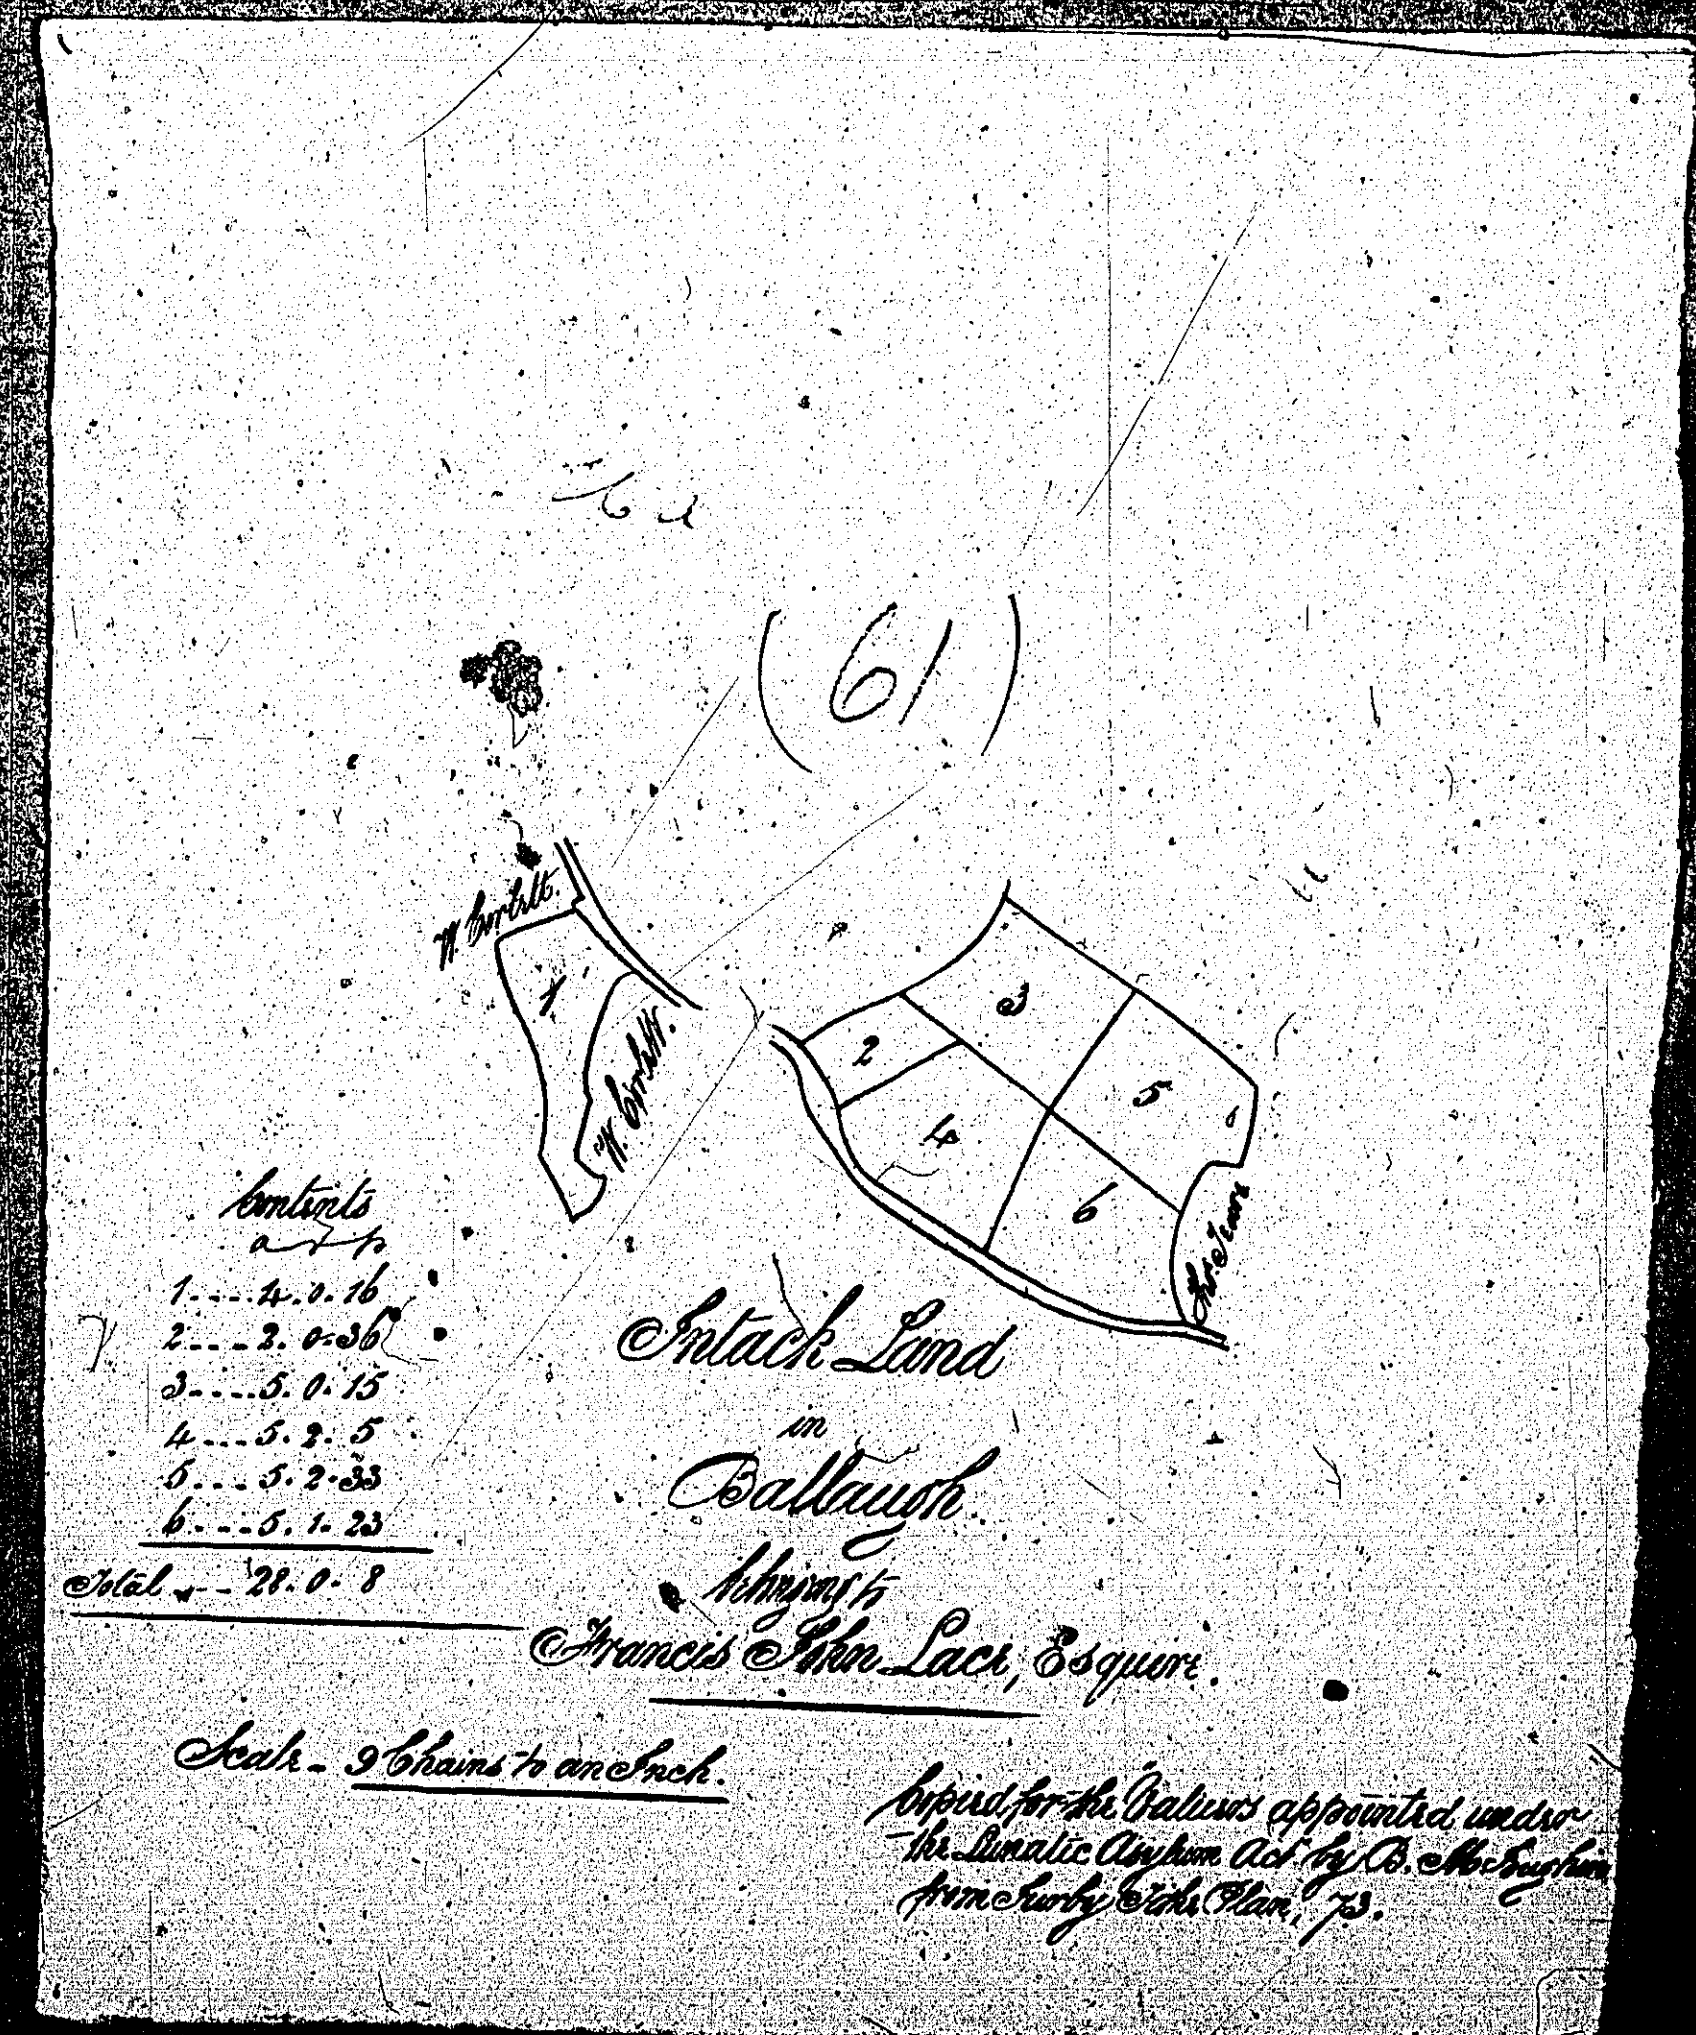

- 58 Original coloured (decorative)
- 59 Original monotone

1:23

ISLE OF MAN GOVERNMENT: GENERAL REGISTRY

ASYLUM PLANS: PARISH OF BALLAUGH

- 60 Original coloured (decorative)
- 61 Original monotone

1:23

The following two
plans are both
numbered