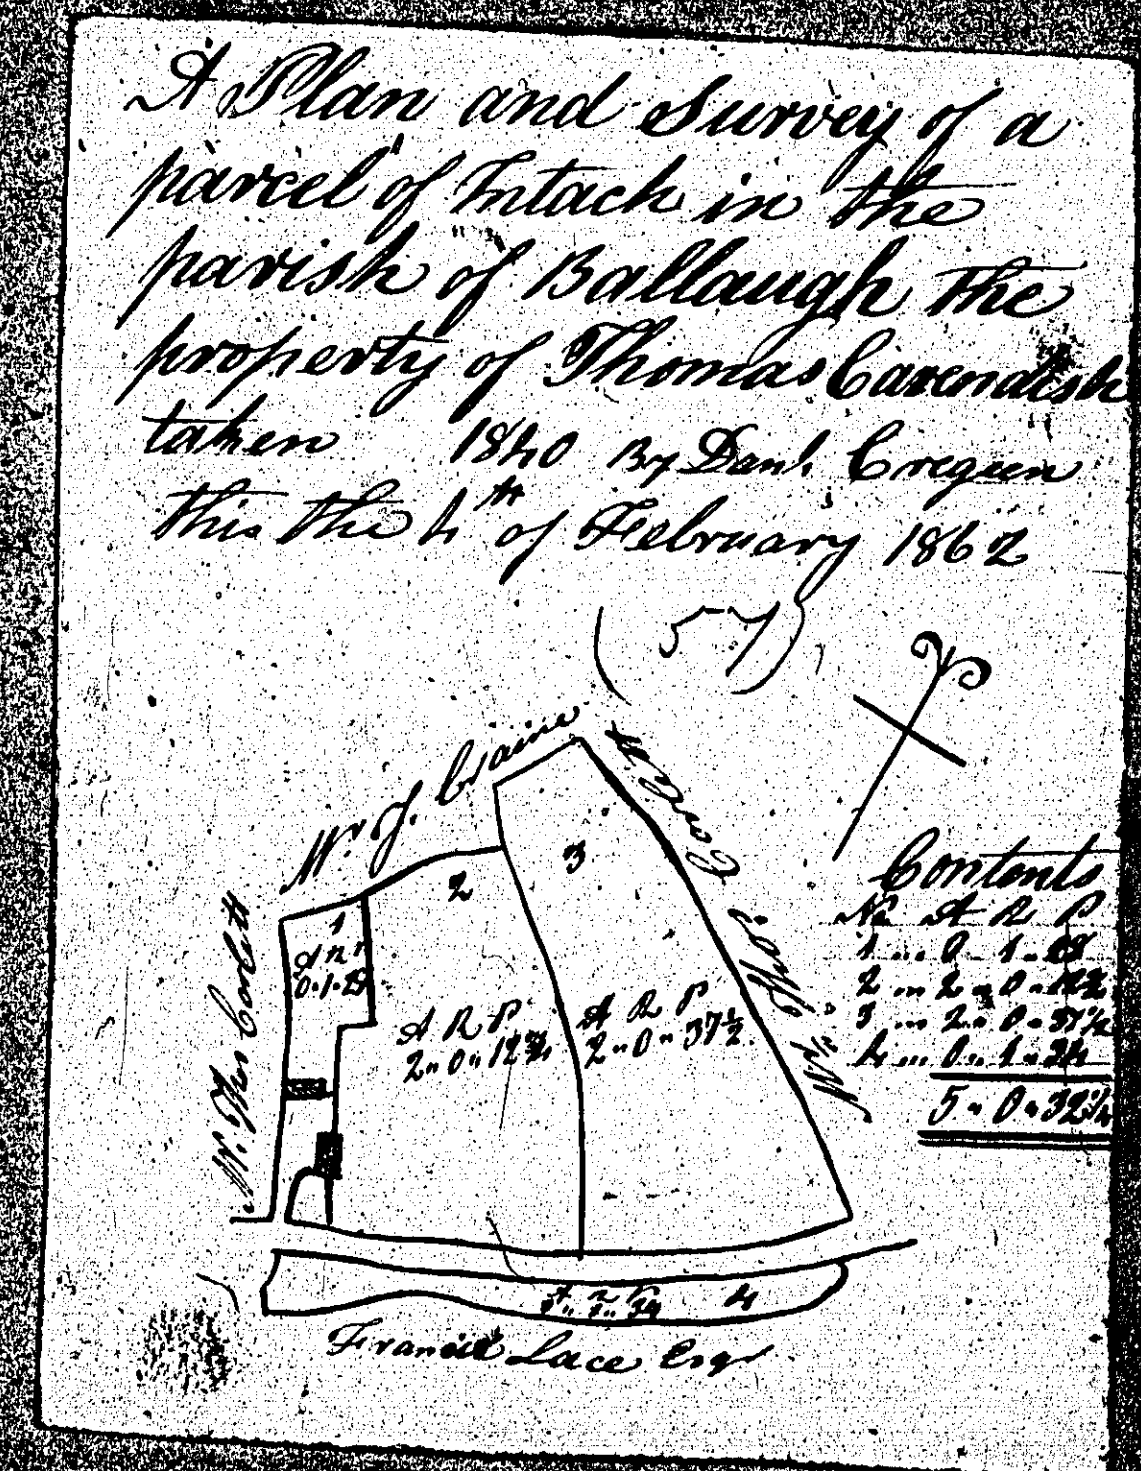

ISLE OF MAN GOVERNMENT: GENERAL REGISTRY

ASYLUM PLANS: PARISH OF BALLAUGH

Original coloured

1:23

ISLE OF MAN GOVERNMENT: GENERAL REGISTRY

ASYLUM PLANS: PARISH OF BALLAUGH

Original monotone

1:23