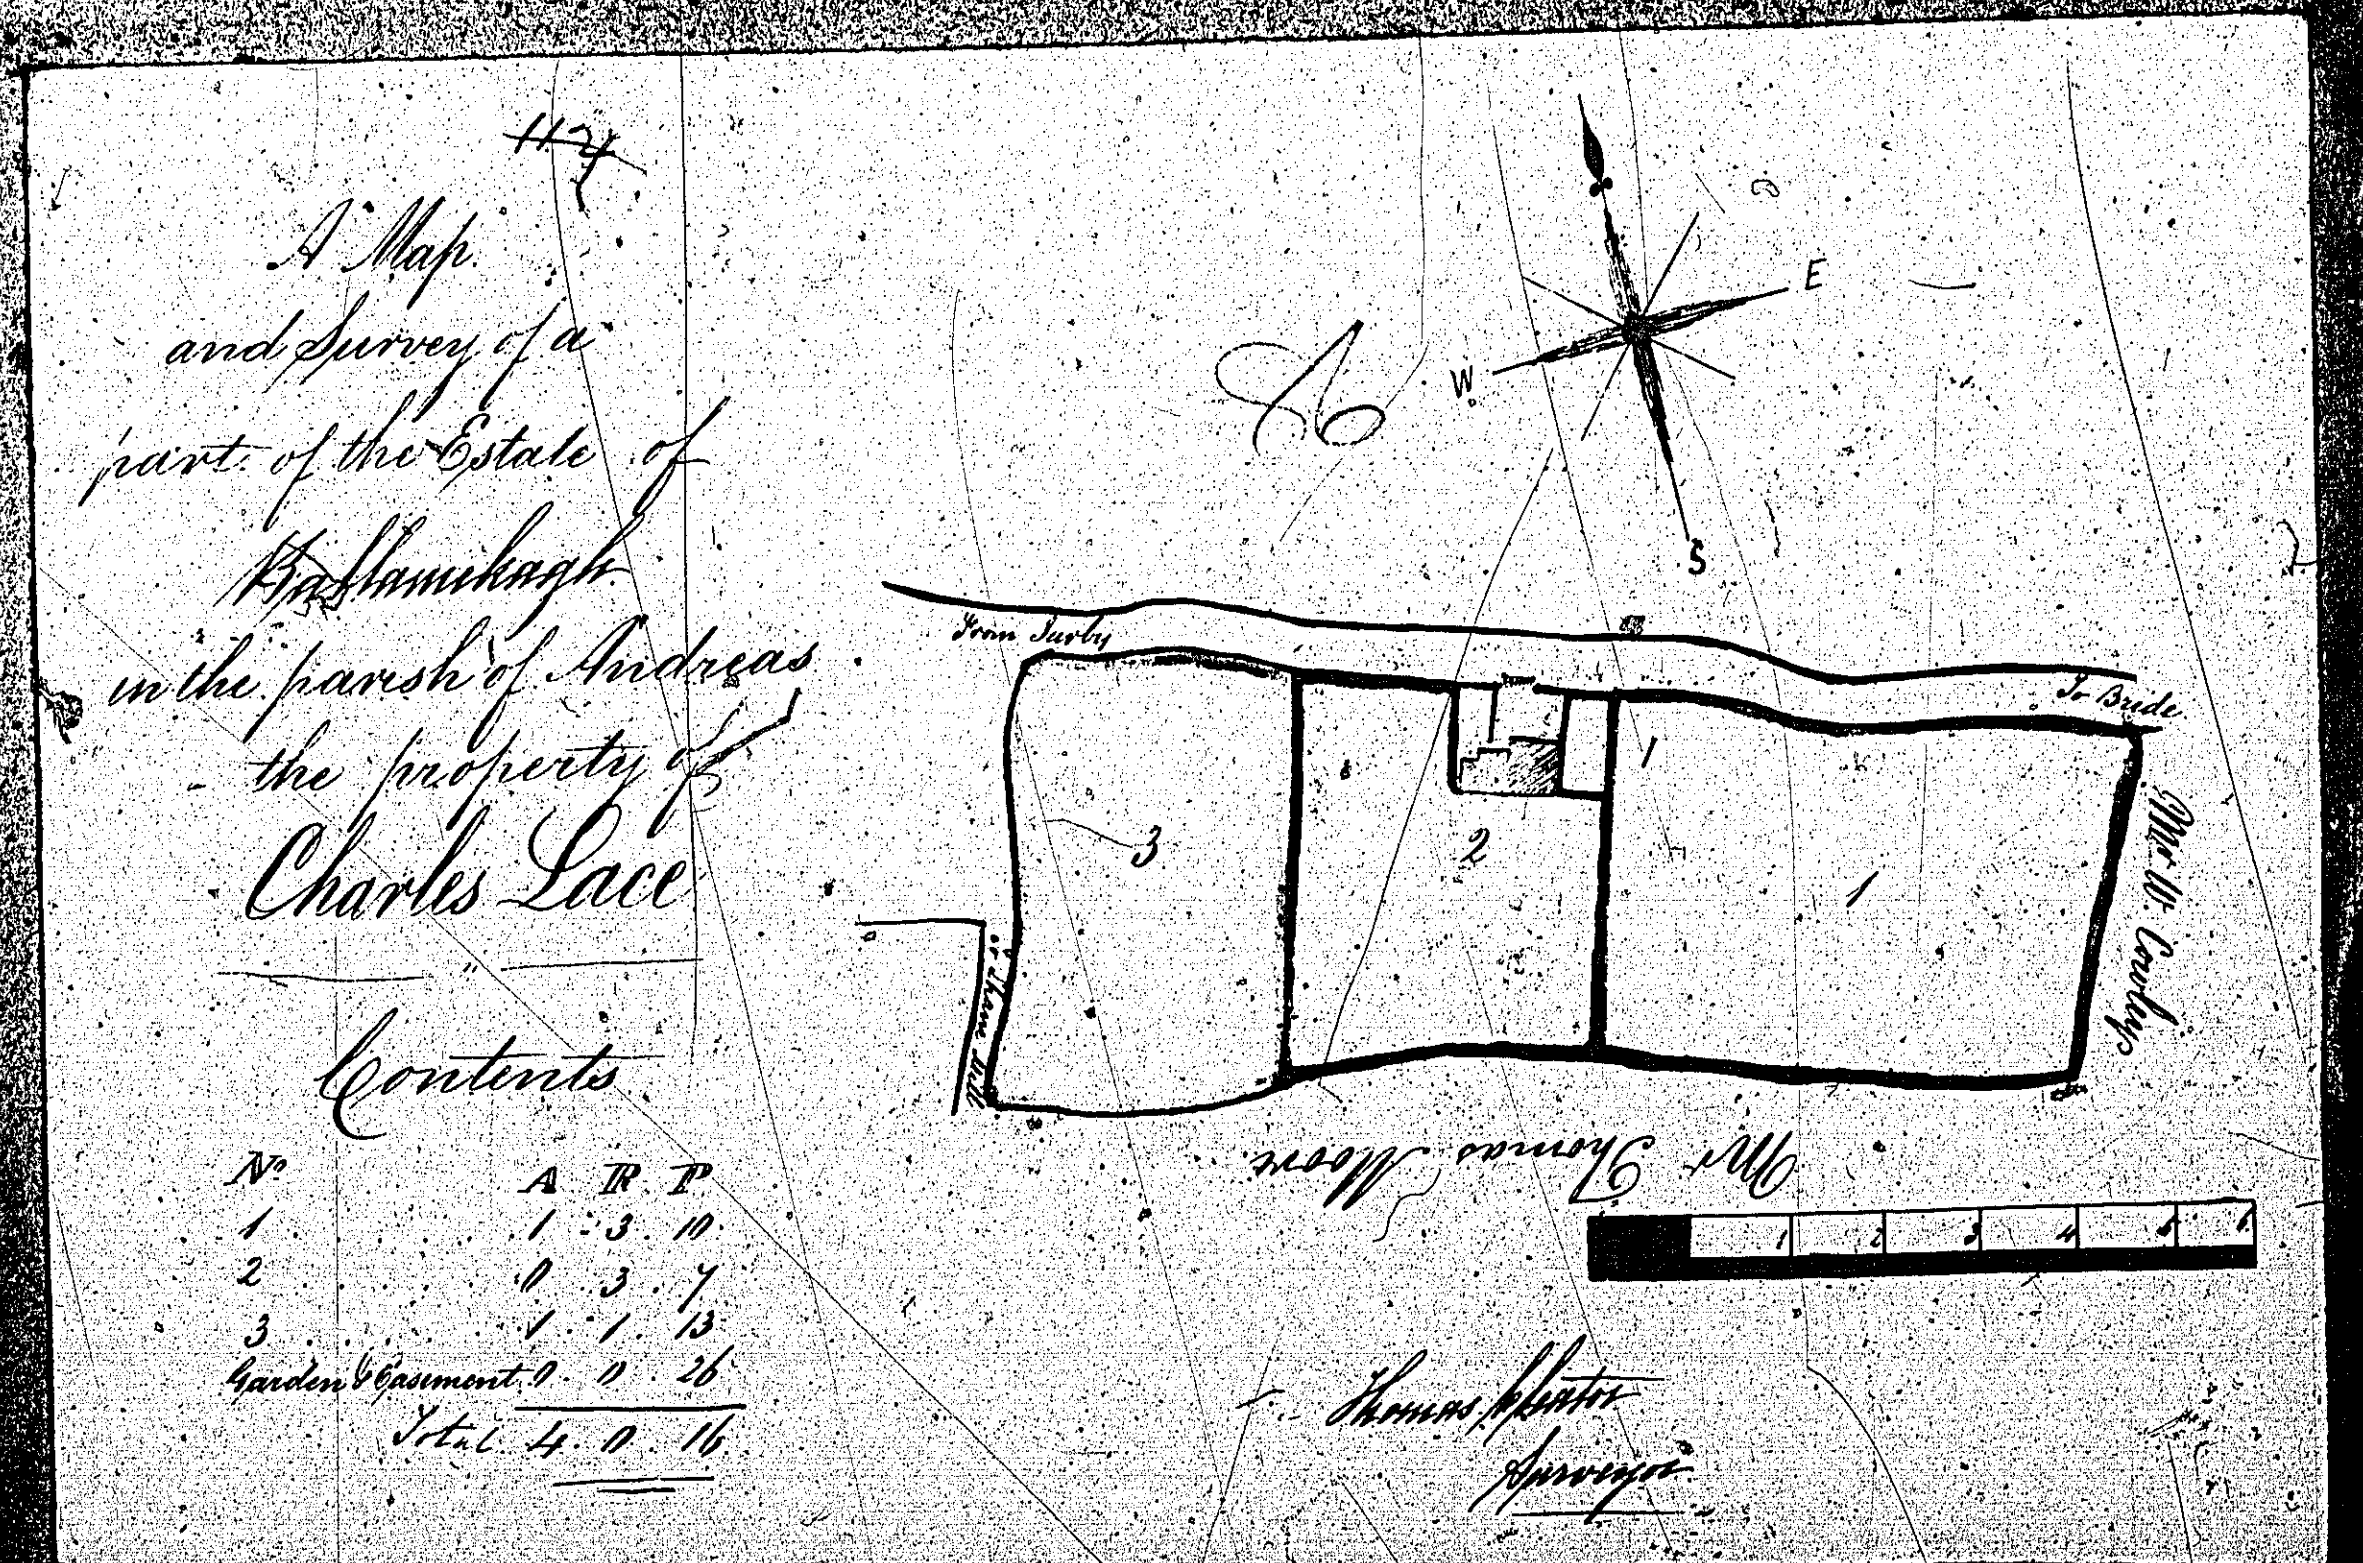

Scale - 4 chains to an inch

John James Holman
 Copied from Andreas Tithe plan 196, 197
 by Percy A. Smith

ISLE OF MAN GOVERNMENT: GENERAL REGISTRY

ASYLUM PLANS: PARISH OF ANDREAS

1:23

85 Original monotone

86 Original coloured (decorative)