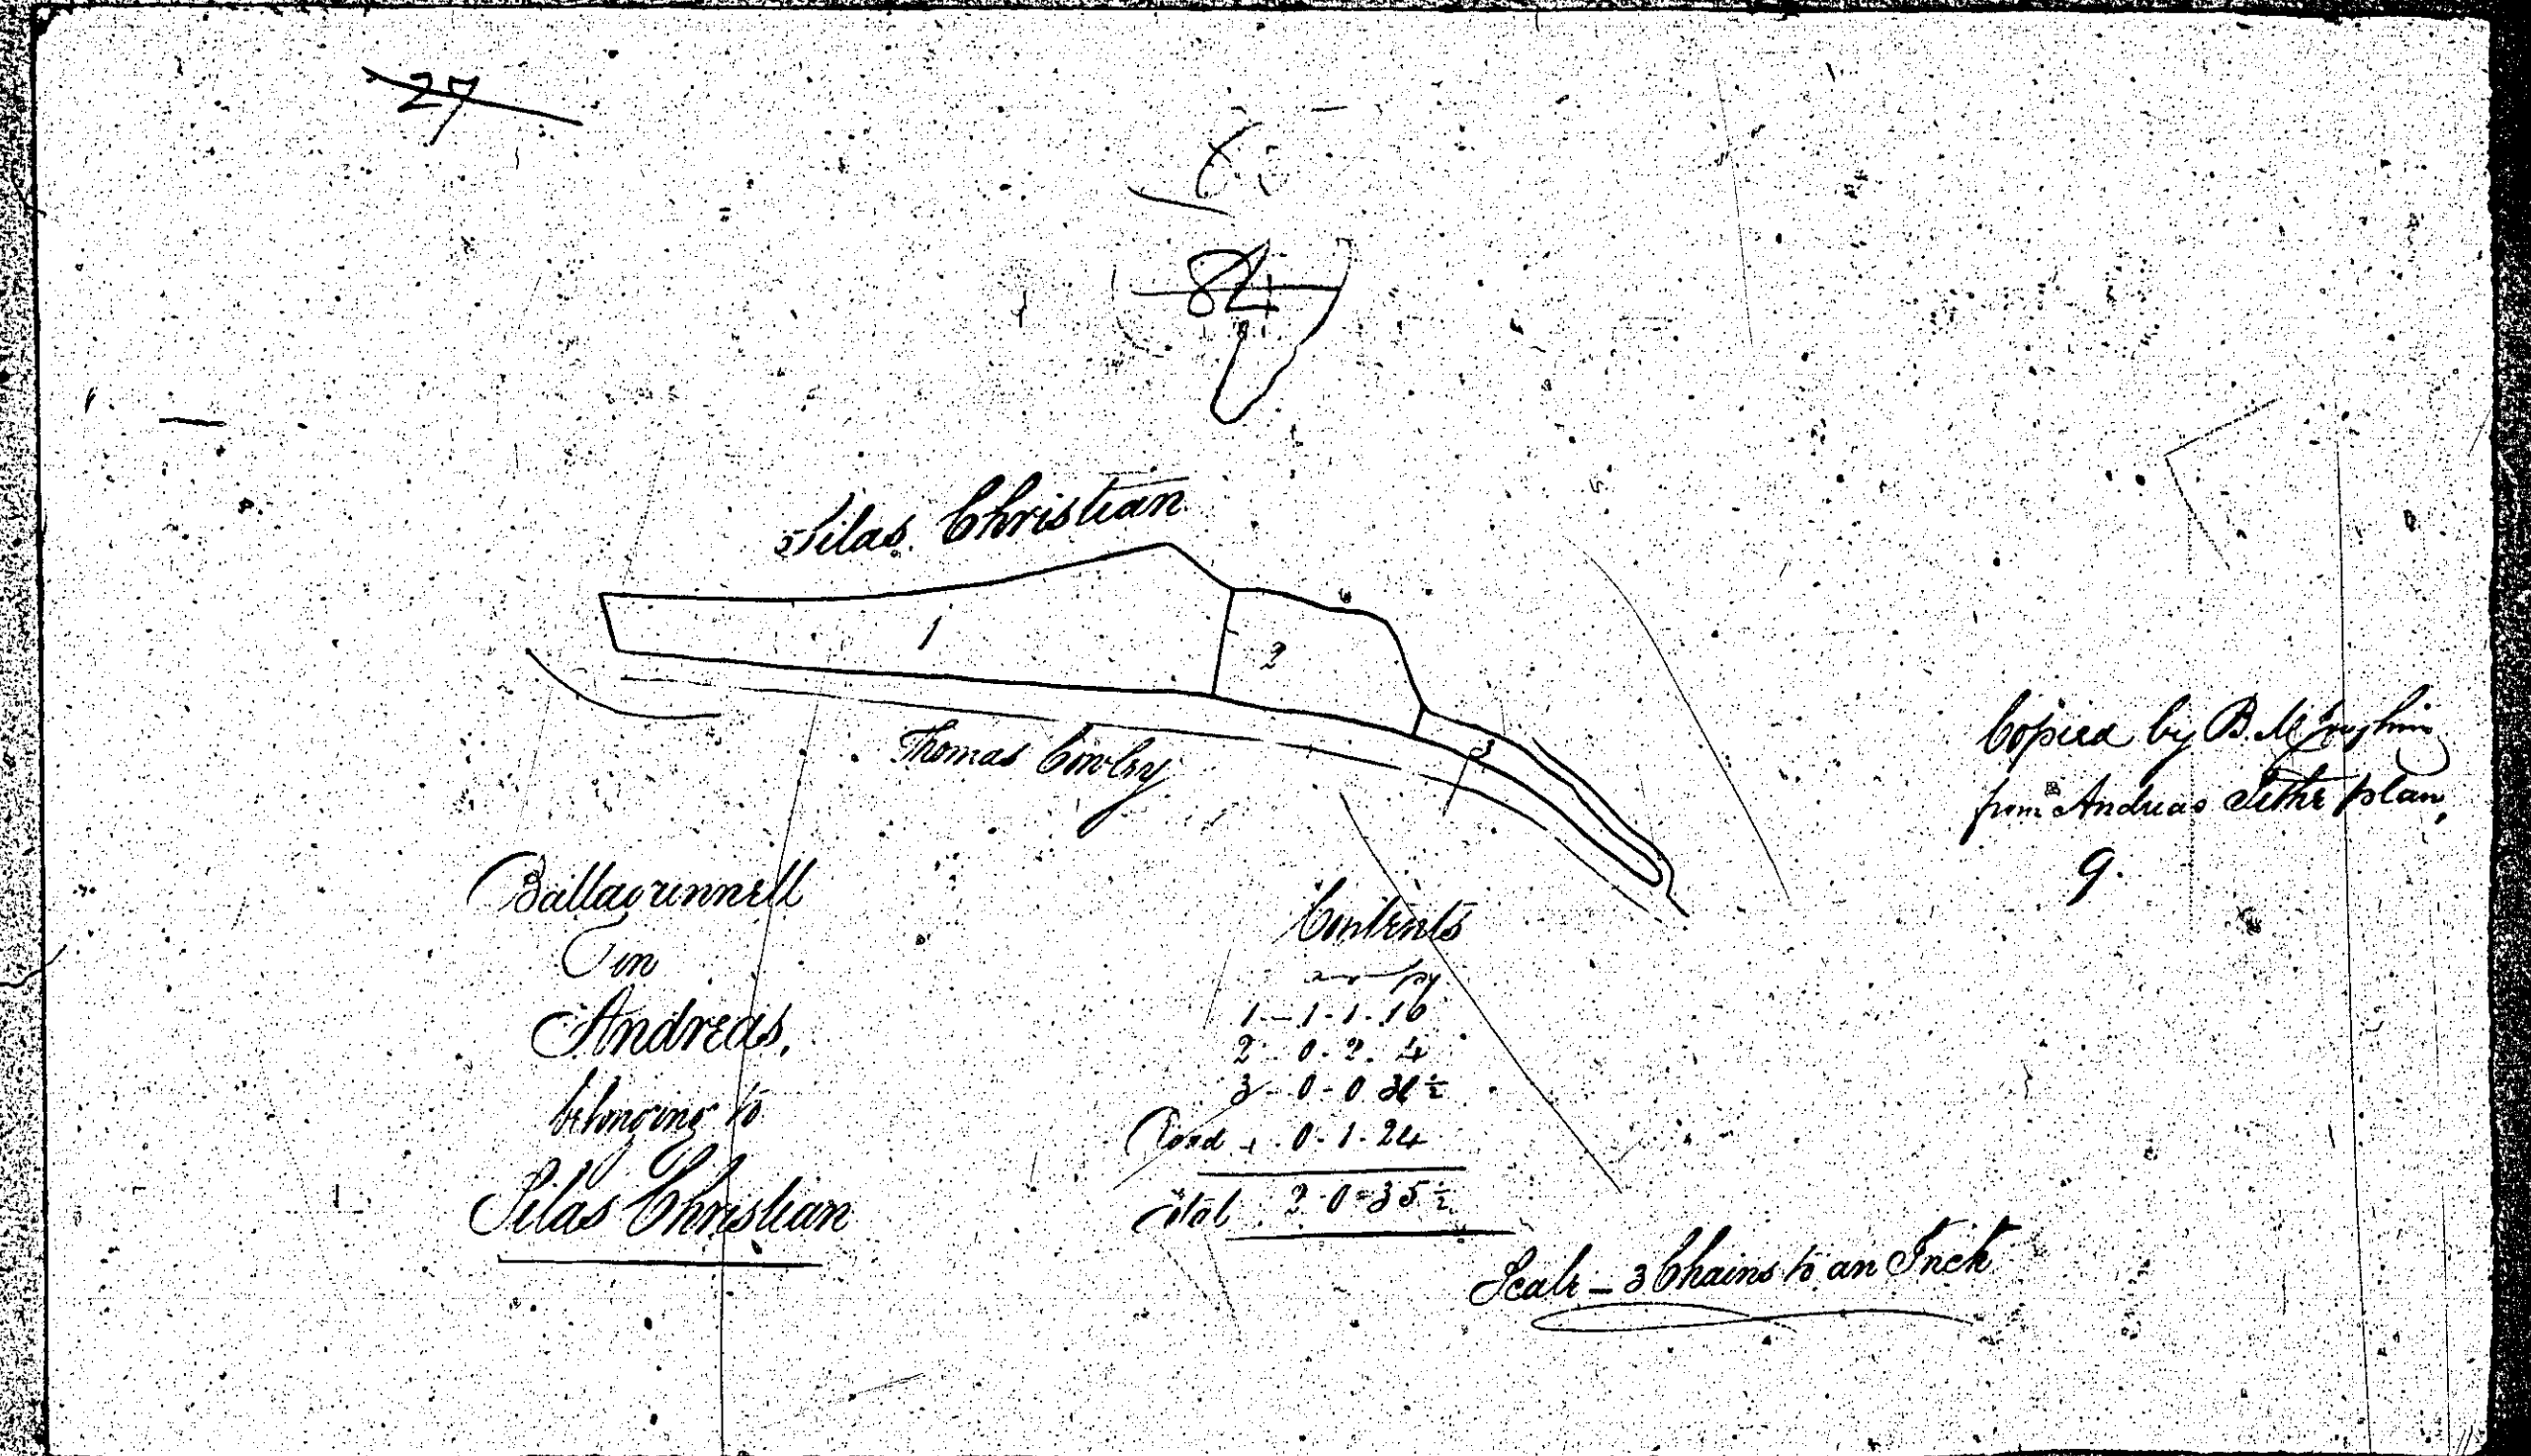

Scale - 4 chains to an inch

John James Holman
 Copied from Andreas Tithe plan 196, 197
 by Percy A. Smith

ISLE OF MAN GOVERNMENT: GENERAL REGISTRY

ASYLUM PLANS: PARISH OF ANDREAS

1:23

85 Original monotone

86 Original coloured (decorative)