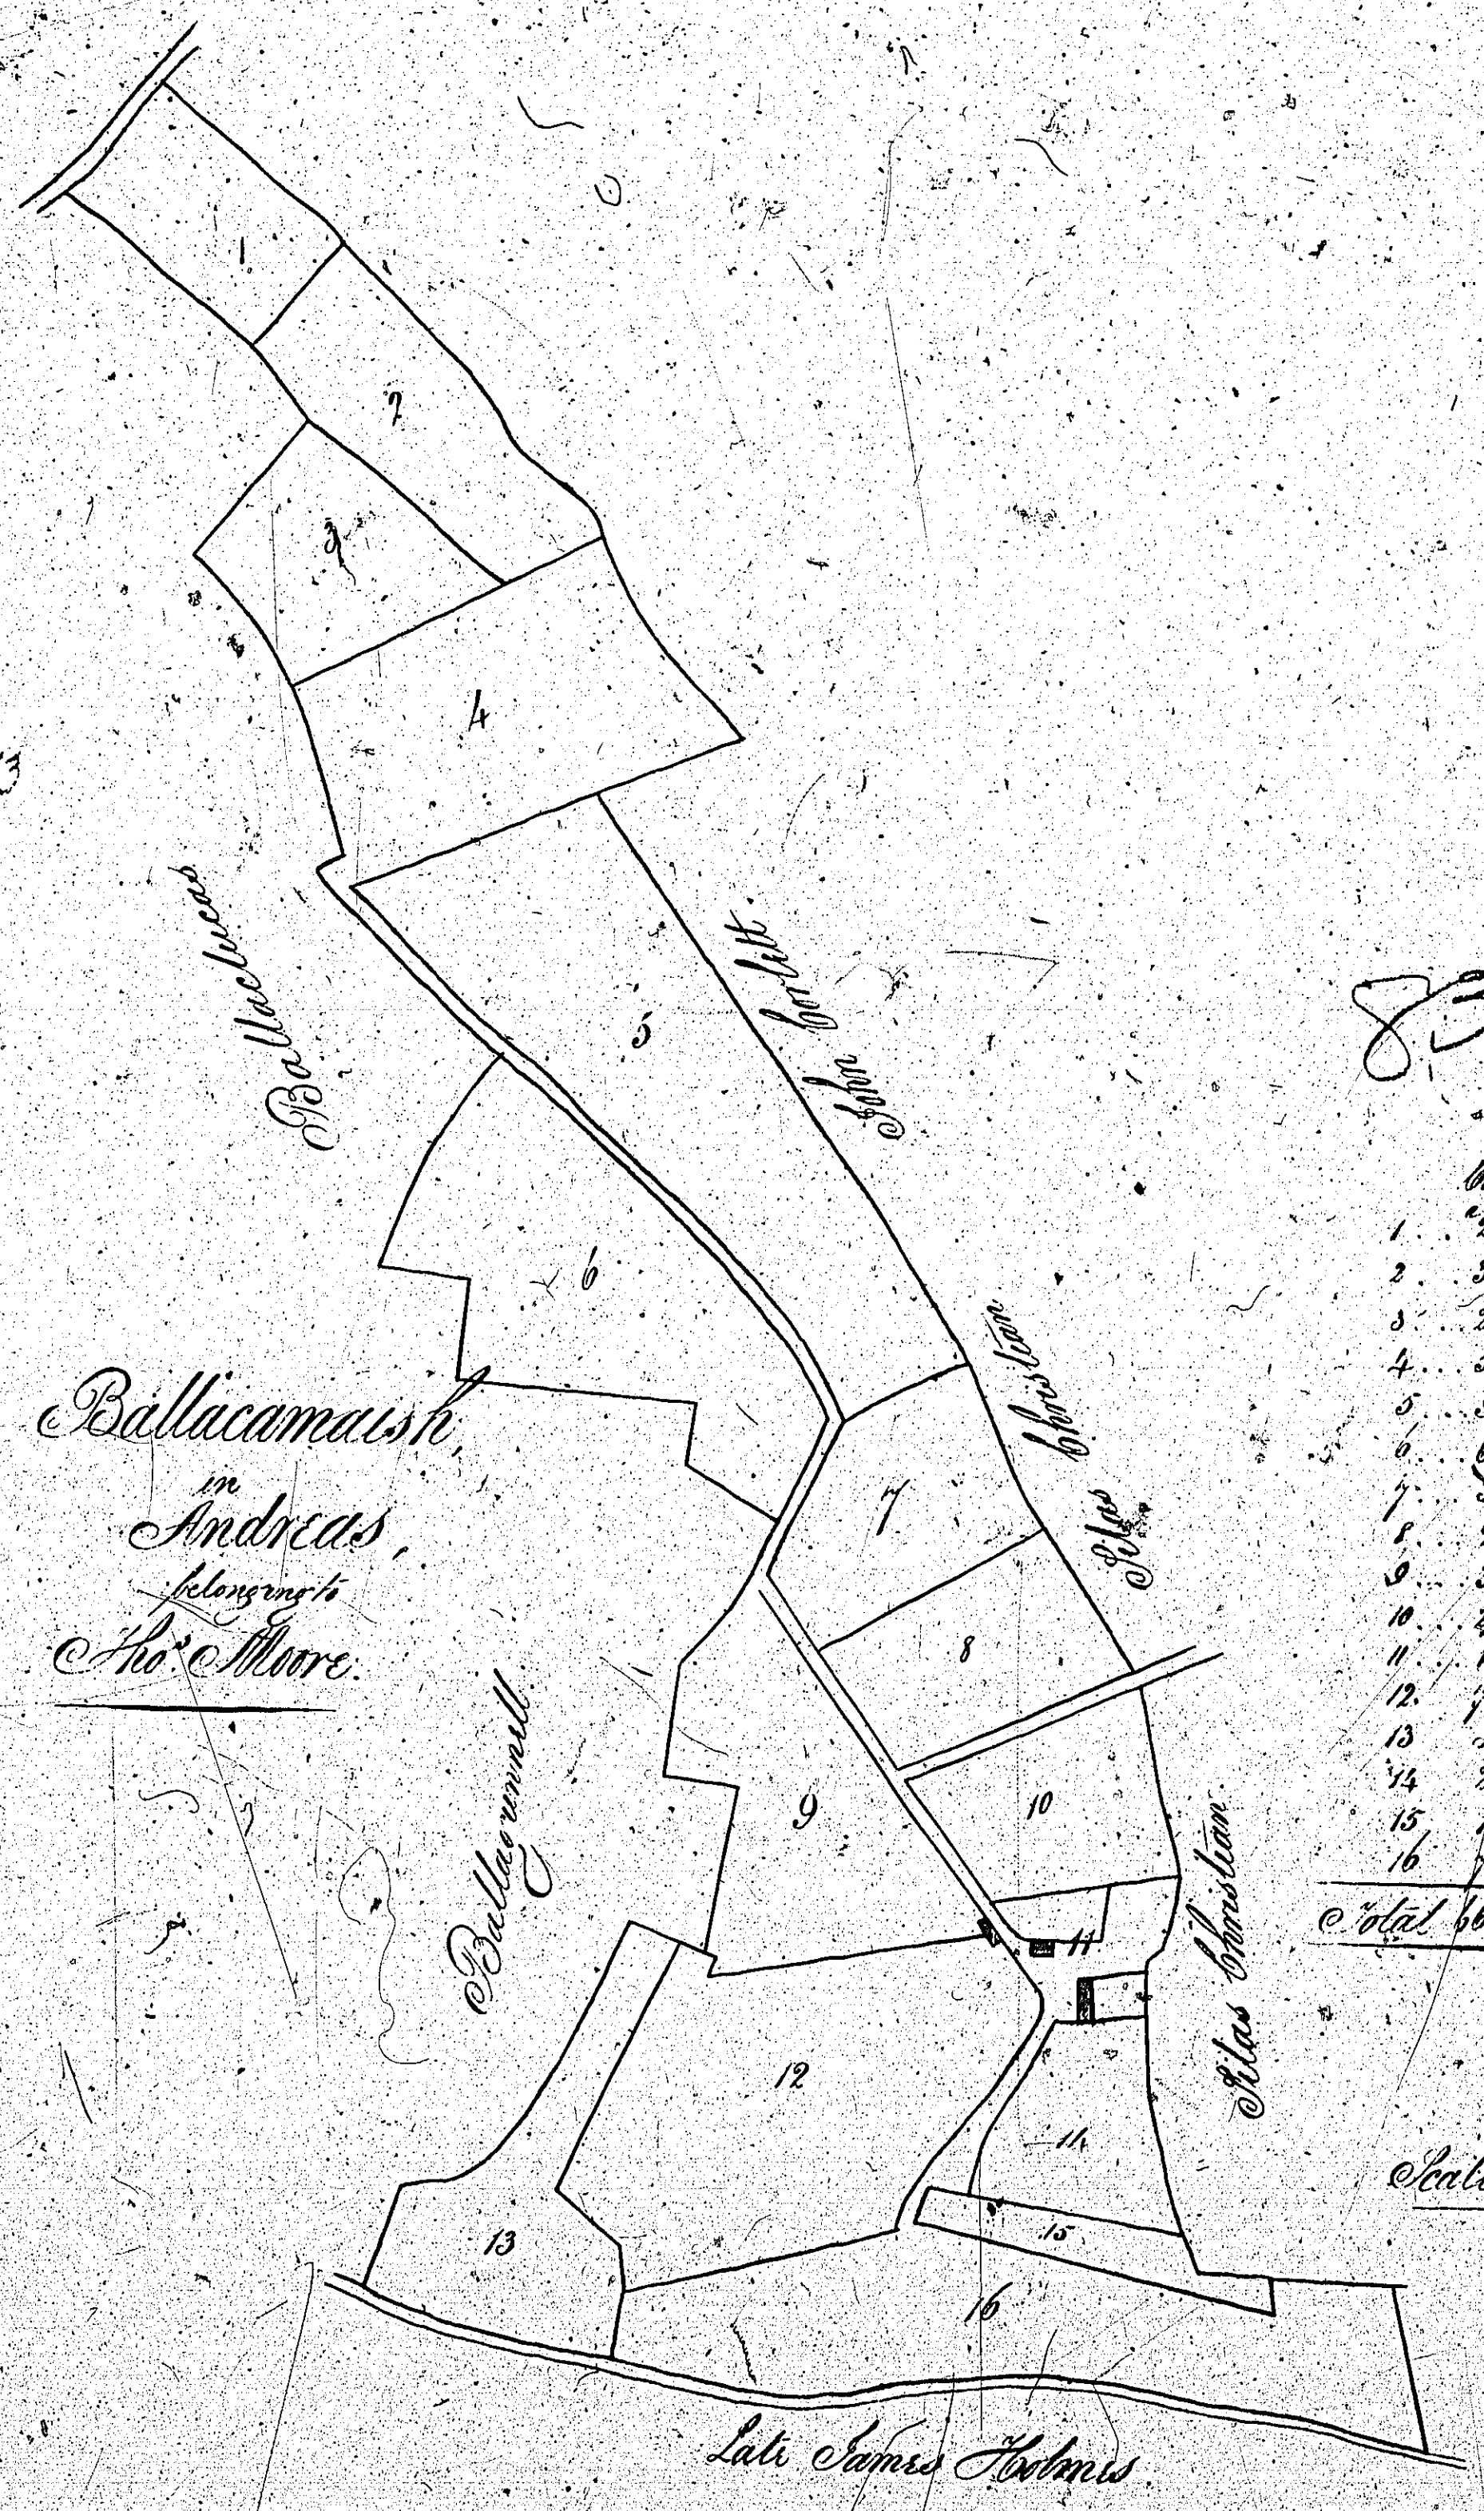

ISLE OF MAN GOVERNMENT: GENERAL REGISTRY
 ASYLUM PLANS: PARISH OF ANDREAS

Original monotone

1:23

83

Acreage	
1	2.7.13
2	3.0.12
3	2.3.24
4	5.3.11
5	9.1.8
6	6.0.4
7	1.34
8	2.3.8
9	3.3.38
10	2.2.36
11	1.2.20
12	4.3.10
13	3.1.14
14	2.2.15
15	1.2.15
16	2.0
<hr/>	
Total 66.3.22	

Scale - 4 chains to an inch

John James Holman
 Copied from Andreas Tithe plan 196, 197
 by Percy A. Smith

ISLE OF MAN GOVERNMENT: GENERAL REGISTRY

ASYLUM PLANS: PARISH OF ANDREAS

1:23

85 Original monotone

86 Original coloured (decorative)