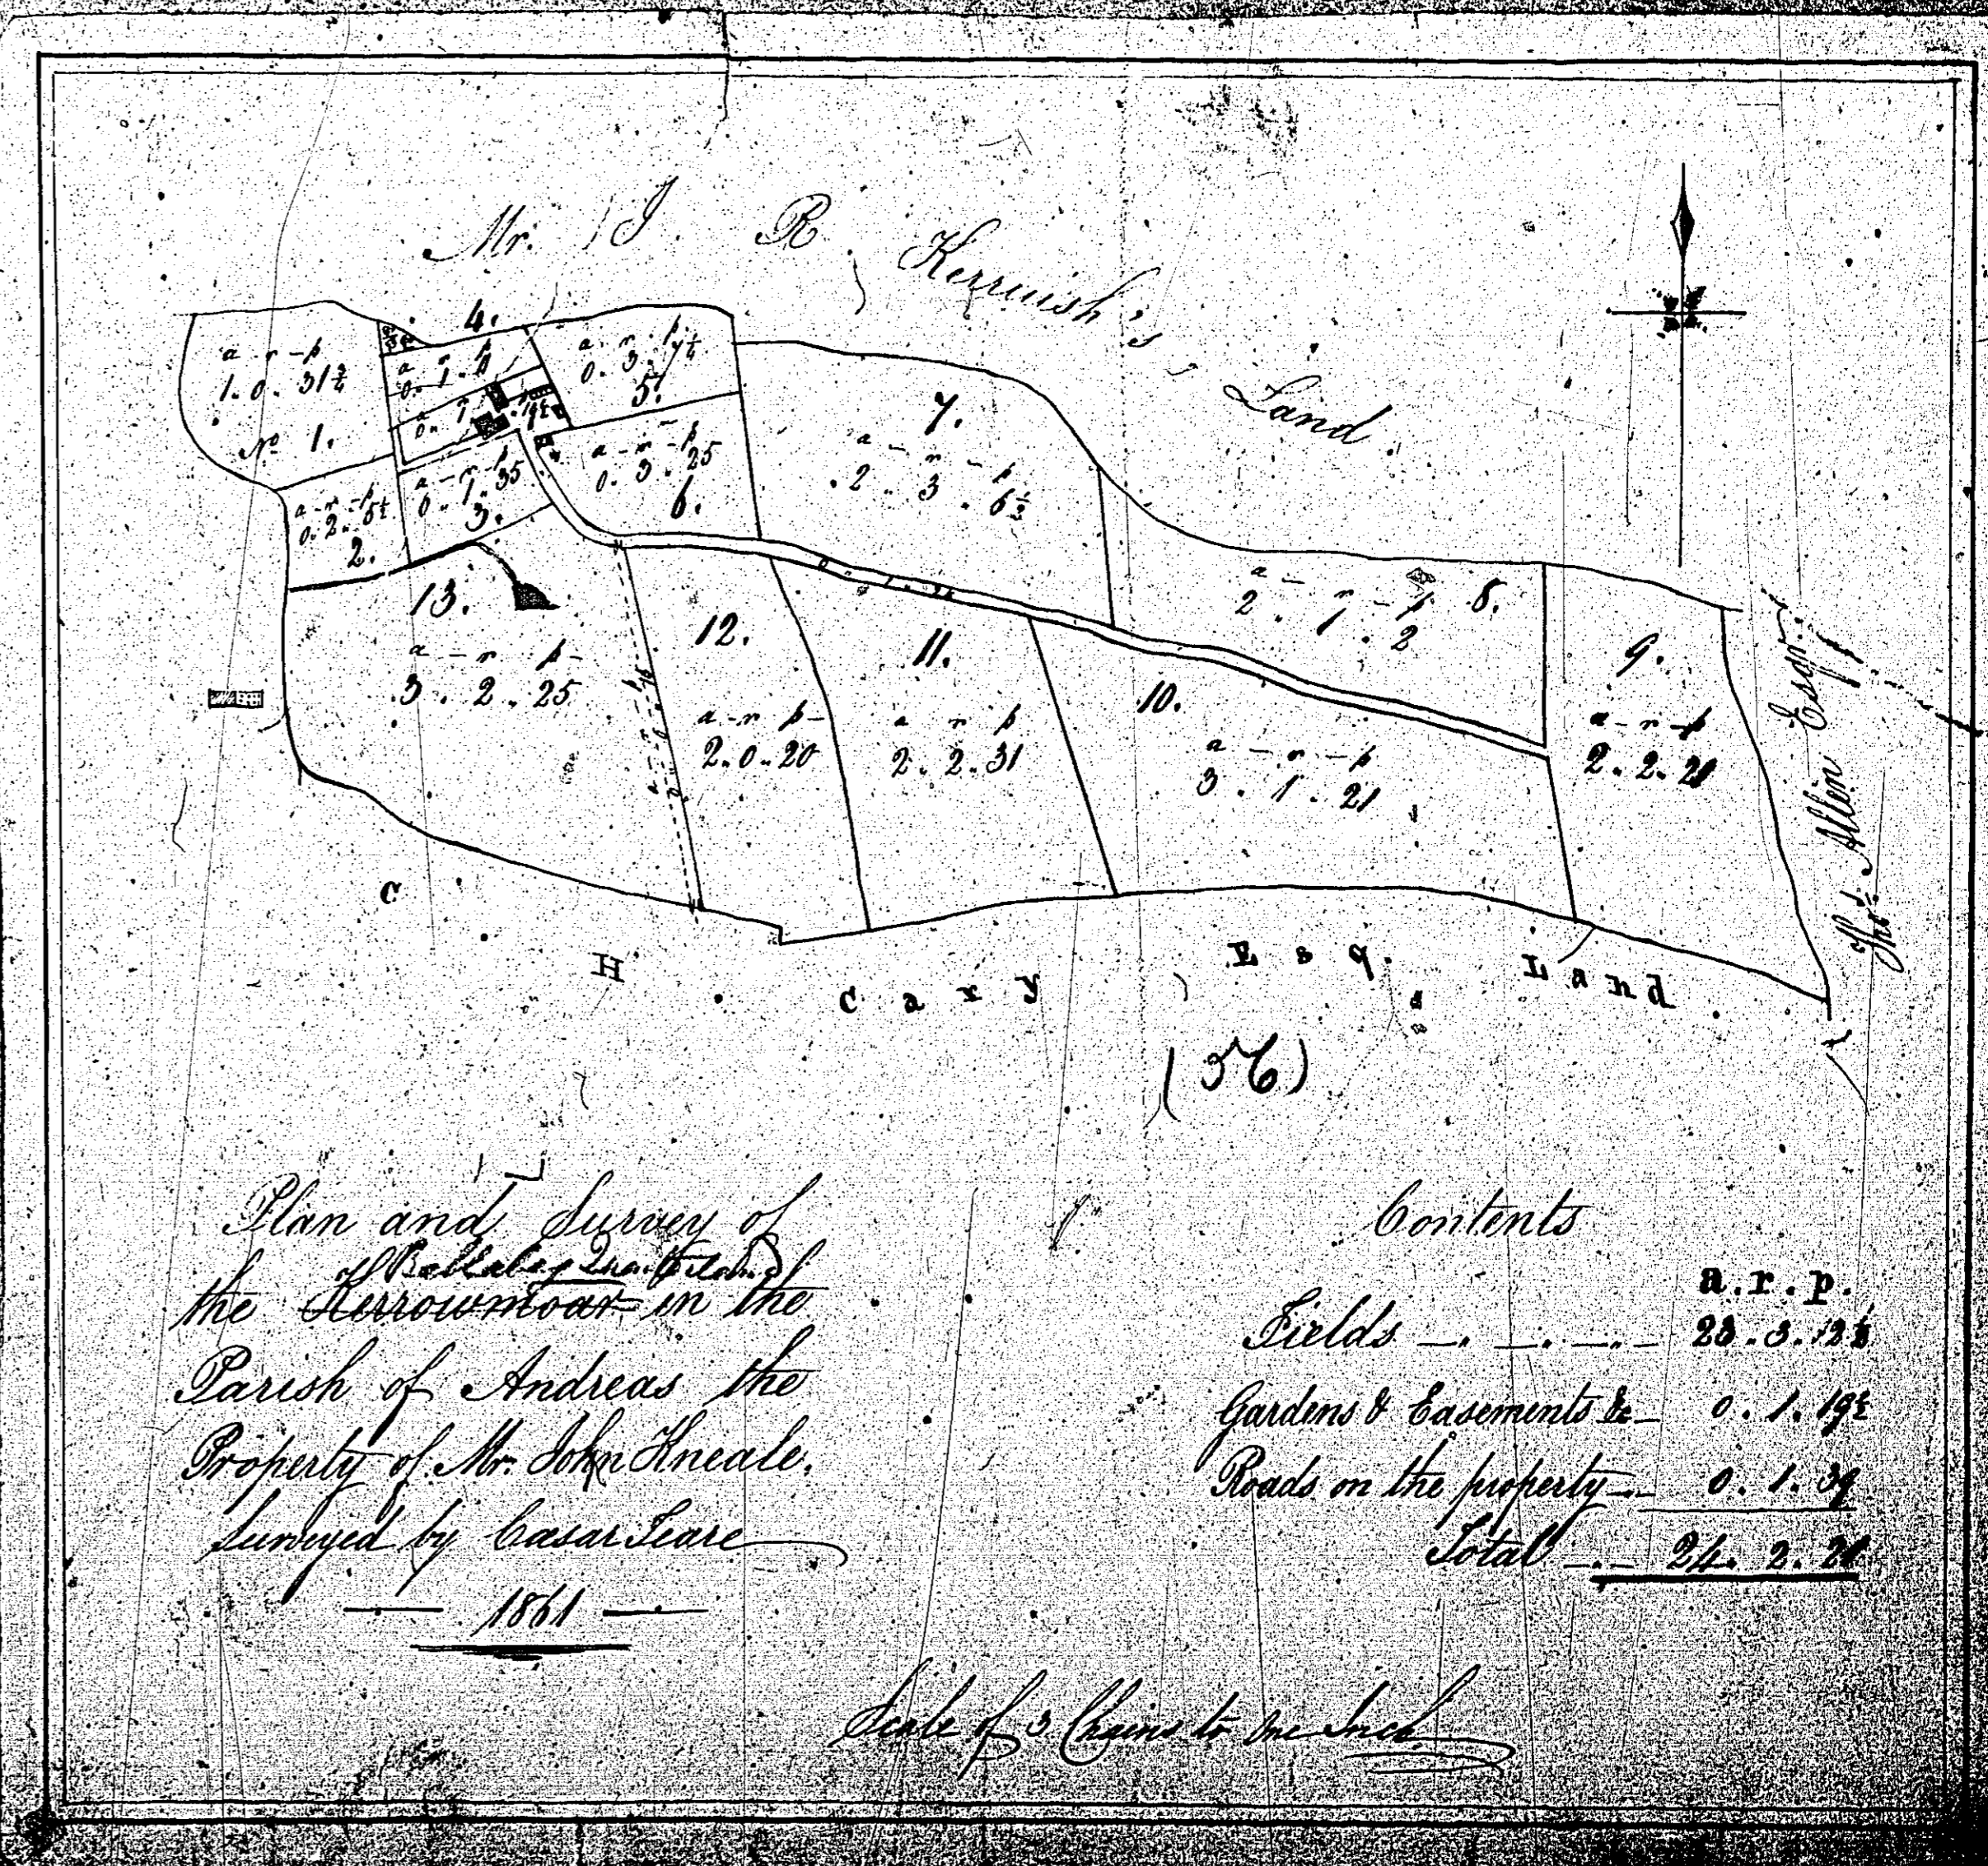

ISLE OF MAN GOVERNMENT: GENERAL REGISTRY

ASYLUM PLANS: PARISH OF ANDREAS

53 Original monotone

54 Original coloured (decorative)

1:23

ISLE OF MAN GOVERNMENT: GENERAL REGISTRY

ASYLUM PLANS: PARISH OF ANDREAS

Originals monotone

1:23

MAP
 and Survey of
BALLAVARRY
 IN THE PARISH OF
Andreas,
 the Property of
Thos Allen Esq.

CONTENTS.

No	1	2	3	4	5	6	7	8	9	10	11	12	13	14	15	16	17	18	19	20	21	22	23	24	Partals	Total
Acres	1	1	1	1	1	1	1	1	1	1	1	1	1	1	1	1	1	1	1	1	1	1	1	1	202	0