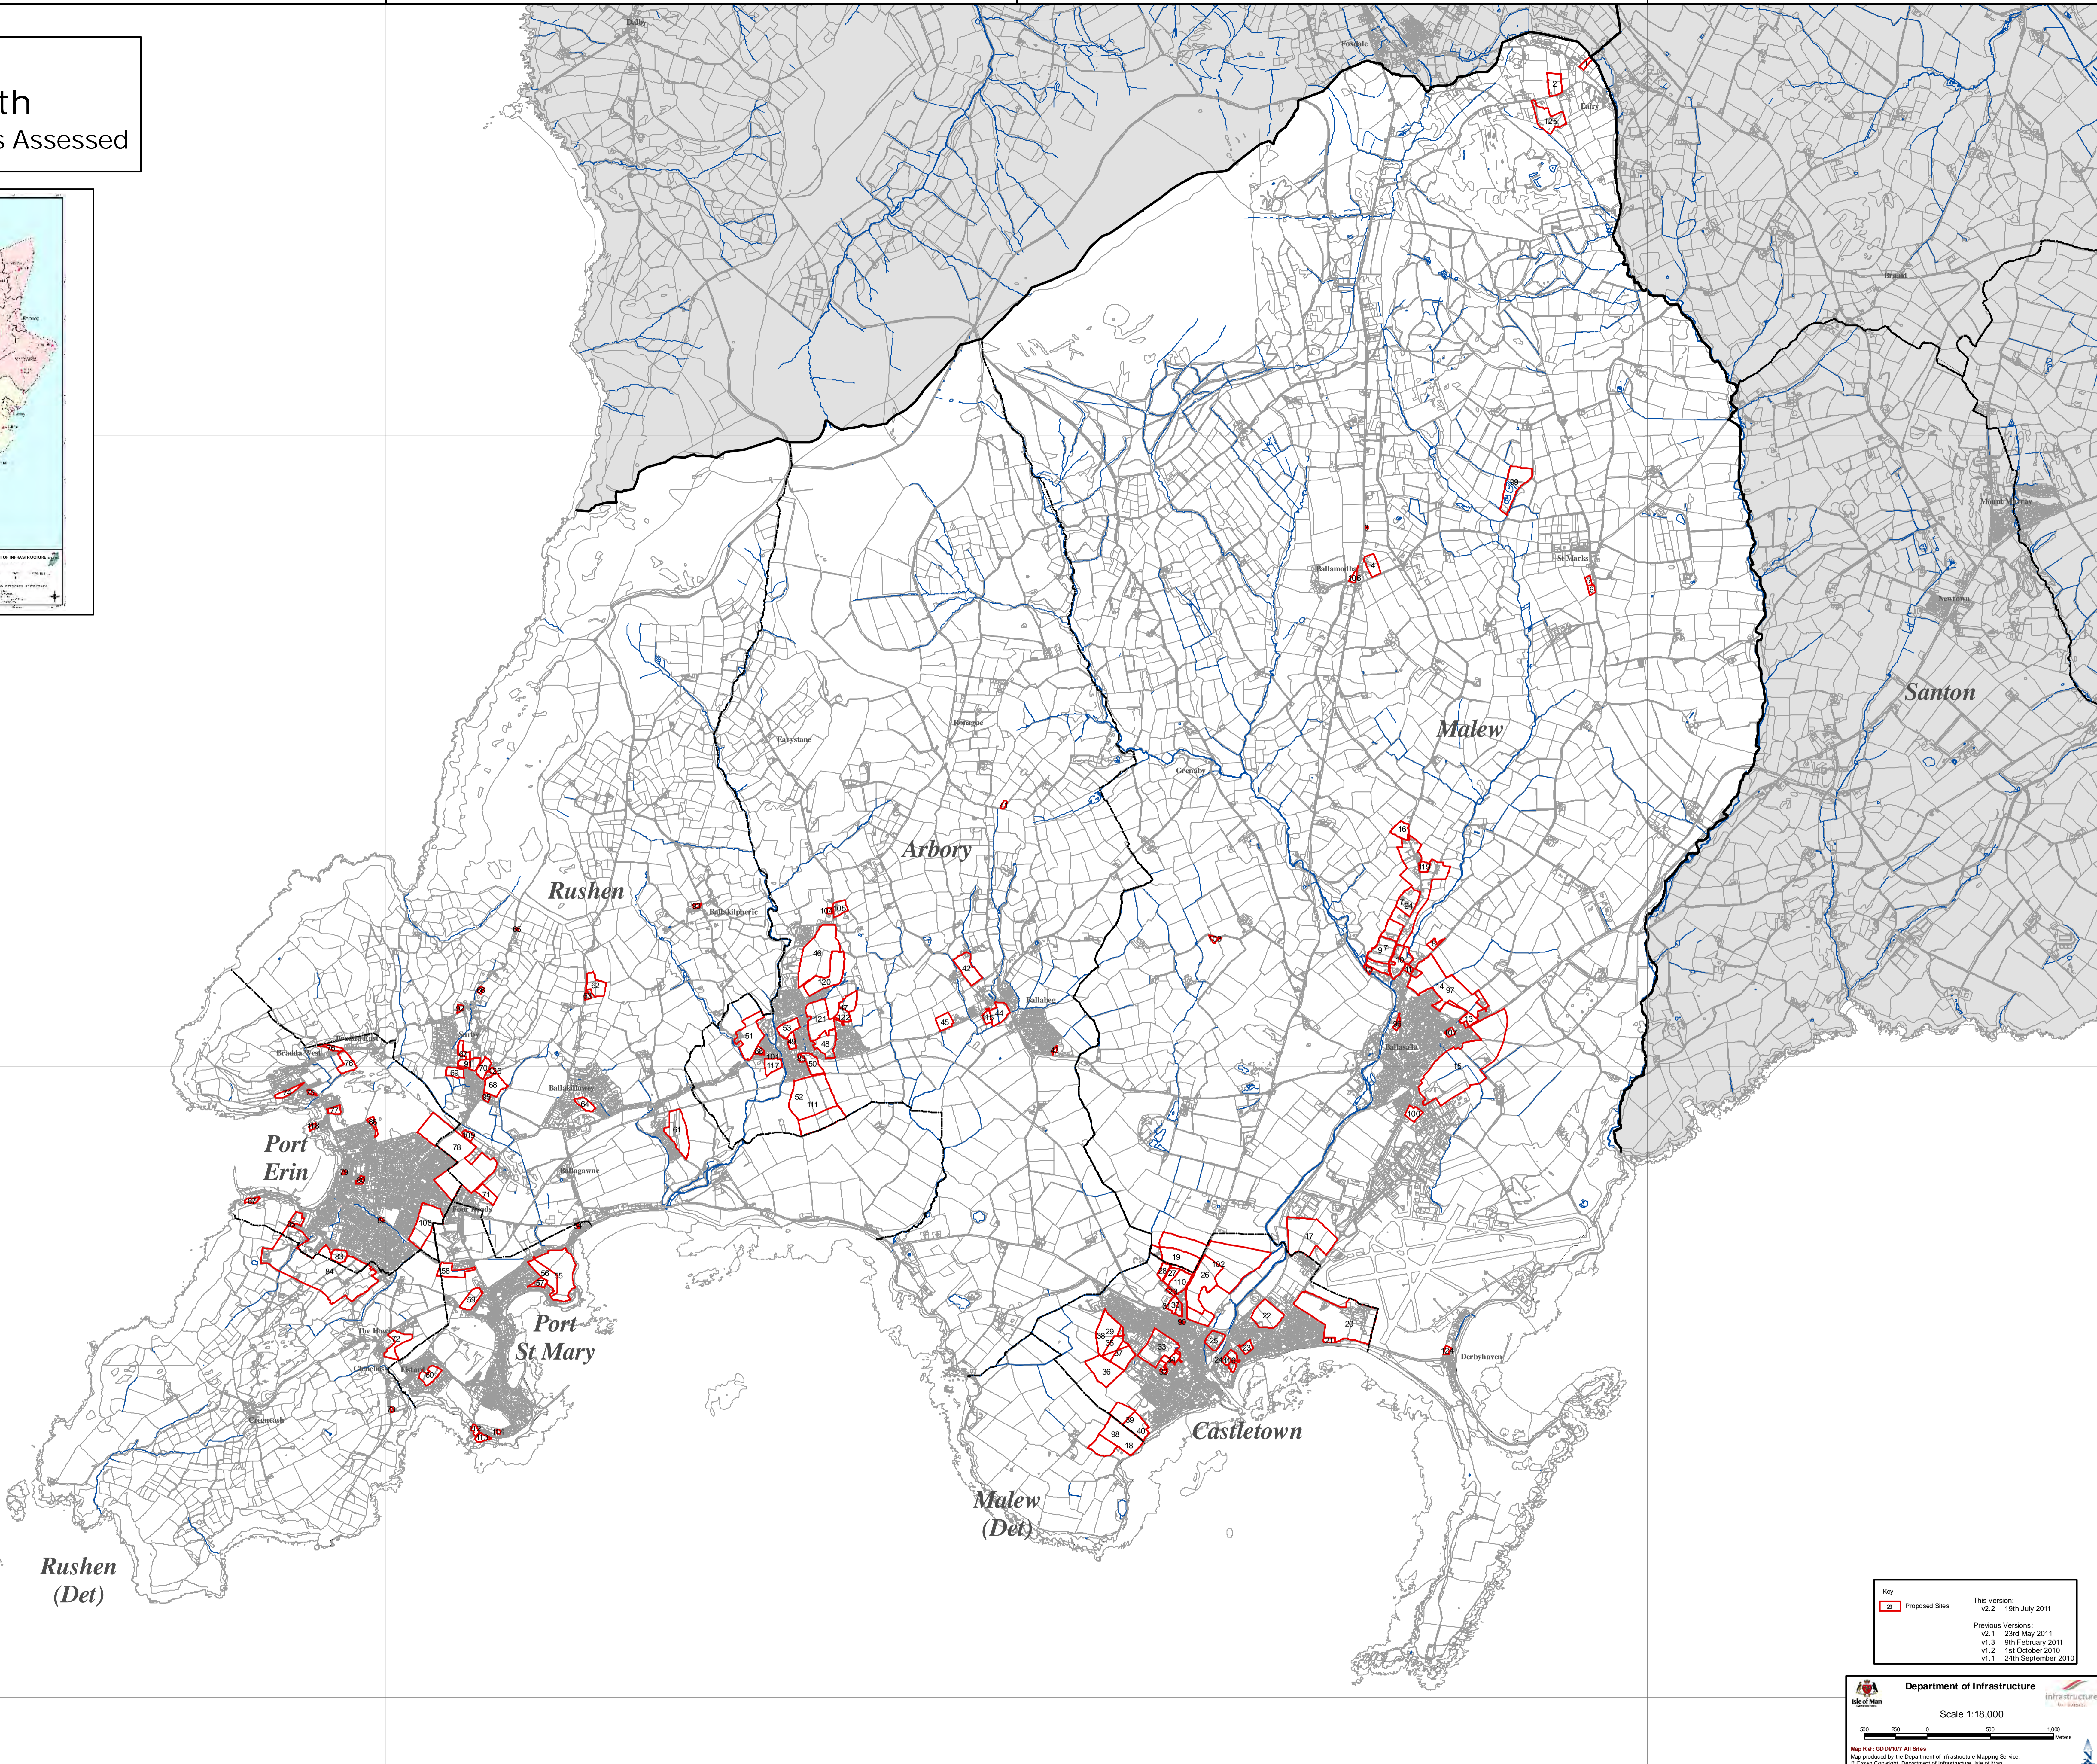

Area Plan for the South

Map Showing All Sites Assessed
CD 20

Key	
	Proposed Sites

This version:	
v2.2	19th July 2011

Previous Versions:	
v2.1	23rd May 2011
v1.3	9th February 2011
v1.2	1st October 2010
v1.1	24th September 2010