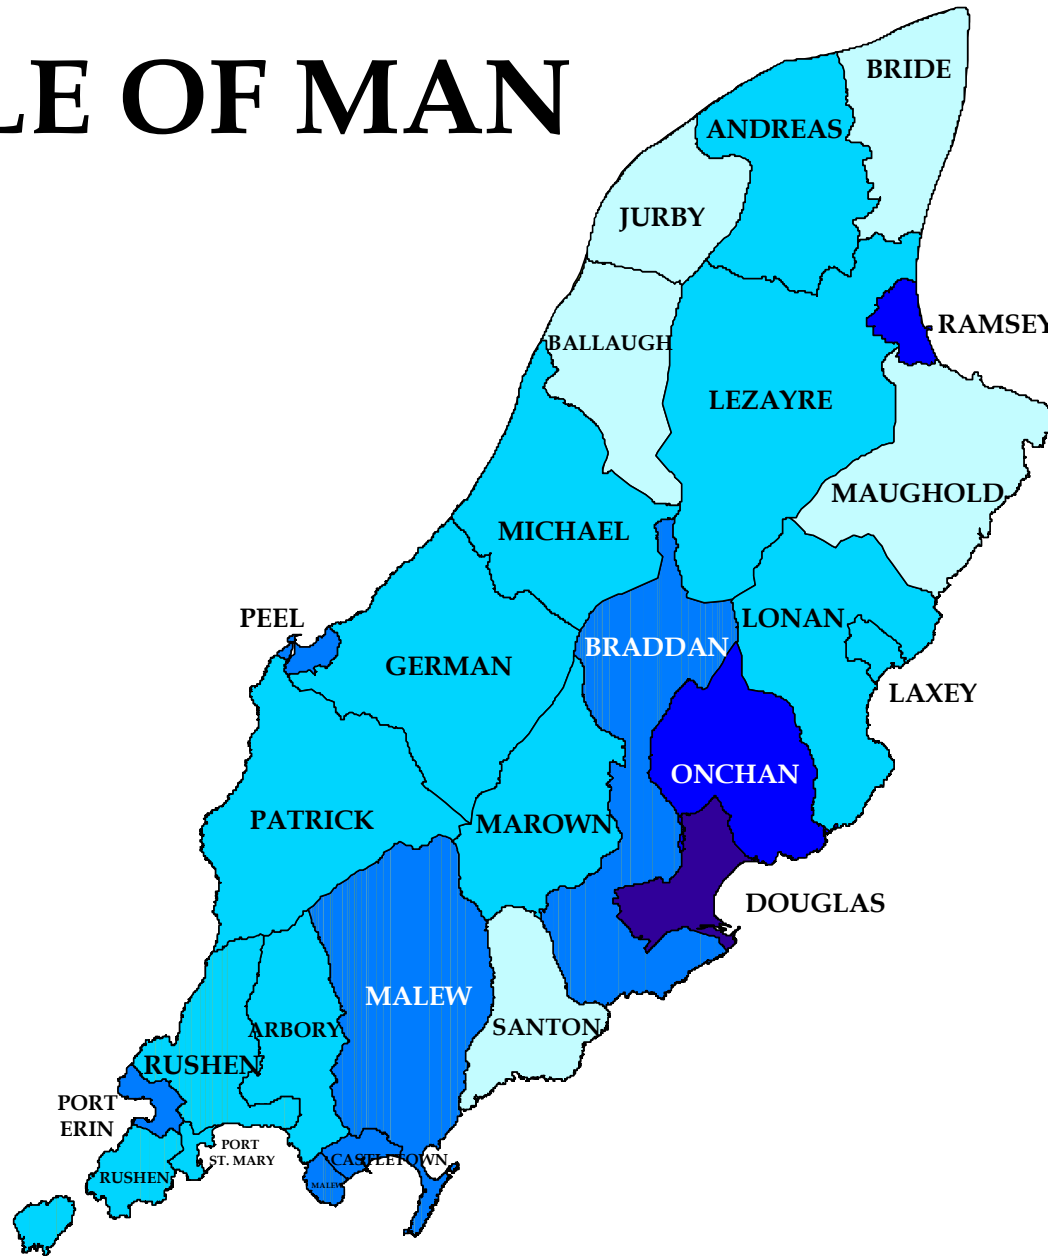

# ISLE OF MAN

## RESIDENT POPULATION IN CENSUS DISTRICTS

0 6 12 18 Kilometers