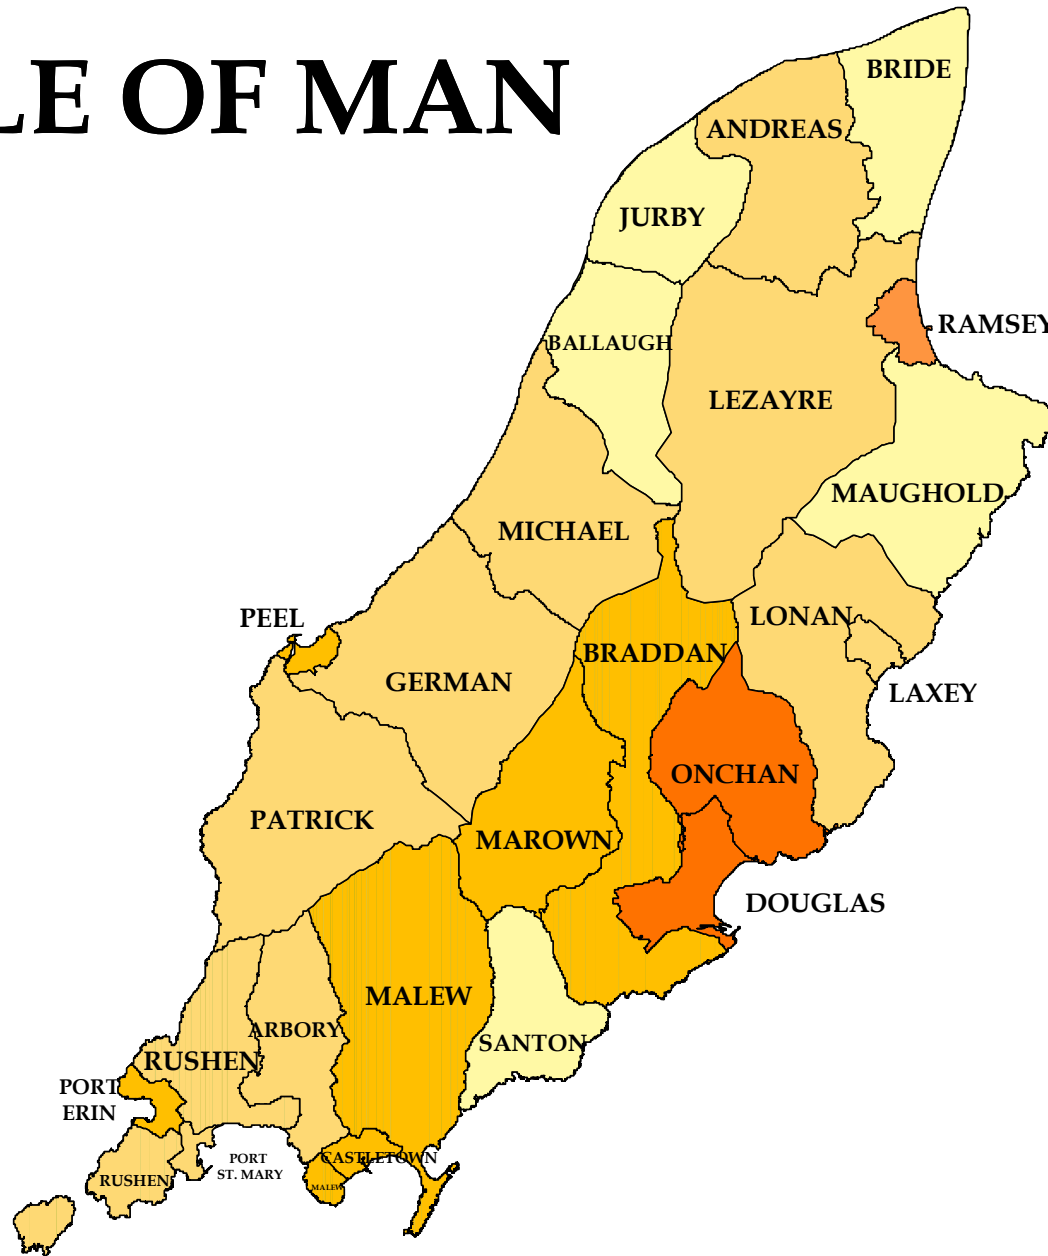

ISLE OF MAN

NUMBER OF HOUSEHOLDS IN CENSUS DISTRICTS

0 6 12 18 Kilometers