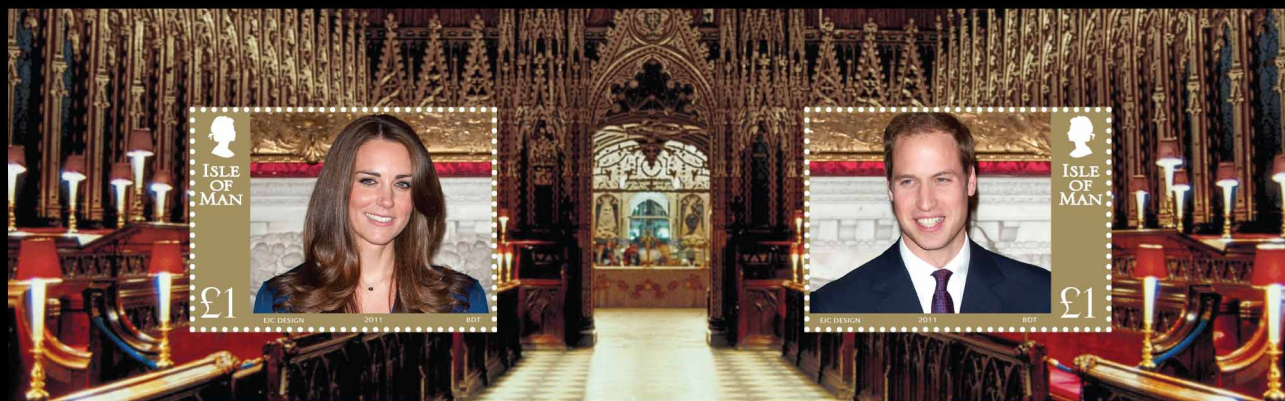

29TH APRIL 2011

THE ROYAL WEDDING OF  
HRH PRINCE WILLIAM OF WALES WITH MISS CATHERINE MIDDLETON

THE ROYAL WEDDING OF  
HRH PRINCE WILLIAM OF WALES  
TO MISS CATHERINE MIDDLETON

29TH APRIL 2011

THE ROYAL WEDDING  
MINIATURE SHEET

29TH APRIL 2011

THE ROYAL WEDDING OF  
HRH PRINCE WILLIAM OF WALES WITH MISS CATHERINE MIDDLETON

29TH APRIL 2011

THE ROYAL WEDDING OF  
HRH PRINCE WILLIAM OF WALES WITH MISS CATHERINE MIDDLETON

THE ROYAL WEDDING OF  
HRH PRINCE WILLIAM OF WALES  
TO MISS CATHERINE MIDDLETON