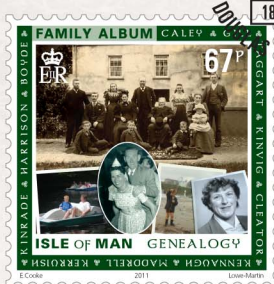

FIRST DAY OF ISSUE

ISLE OF MAN

GENEALOGY

FIRST DAY OF ISSUE

ISLE OF MAN

GENEALOGY

18.02.2011

ISLE OF MAN

GENEALOGY

18.02.2011

ISLE OF MAN

GENEALOGY