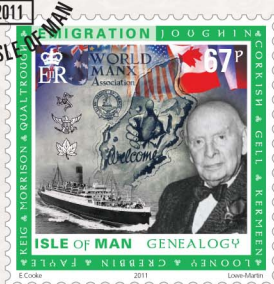

FIRST DAY OF ISSUE

ISLE OF MAN

GENEALOGY

FIRST DAY OF ISSUE

ISLE OF MAN

GENEALOGY

18.02.2011

ISLE OF MAN