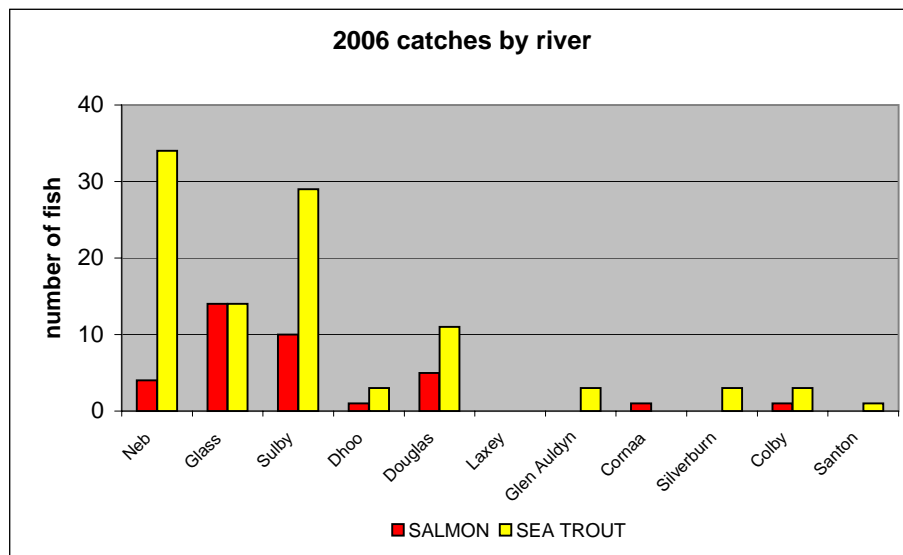

### SUMMARY

No. licences sold	582	
No. licences returned	137	23.5%
Nil catch & gone away	101	
Angler caught fish	36	

Total No. fish caught	137
Total No. salmon	36
Total No. sea trout	101
Total No. fish returned	86

### RIVER

	SALMON	SEA TROUT
Neb	4	34
Glass	14	14
Sulby	10	29
Dhoo	1	3
Douglas	5	11
Laxey		
Glen Auldyn		3
Cornaa	1	
Silverburn		3
Colby	1	3
Santon		1

### MONTH

	SALMON	SEA TROUT
April		
May		
June	1	4
July		4
August		20
September	1	17
October	34	56
<b>TOTAL</b>	<b>36</b>	<b>101</b>

### RETURNED

Salmon	4
Sea Trout	82

METHOD

	SEA TROUT	SALMON	
spin	21	8	
worm	33	25	
fly	45	1	