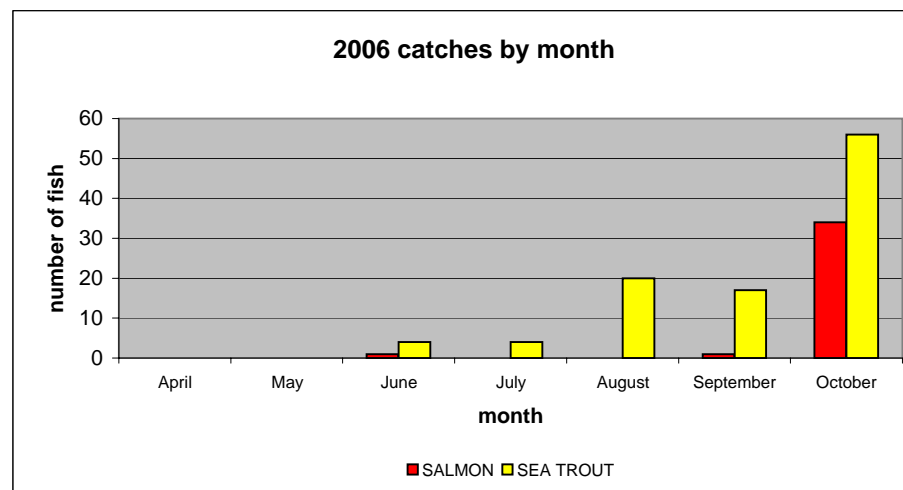

2006 CATCH RETURNS

SUMMARY

No. licences sold	582	
No. licences returned	137	23.5%
Nil catch & gone away	101	
Angler caught fish	36	

Total No. fish caught	137
Total No. salmon	36
Total No. sea trout	101
Total No. fish returned	86

RIVER

	SALMON	SEA TROUT
Neb	4	34
Glass	14	14
Sulby	10	29
Dhoo	1	3
Douglas	5	11
Laxey		
Glen Auldyn		3
Cornaa	1	
Silverburn		3
Colby	1	3
Santon		1

MONTH

	SALMON	SEA TROUT
April		
May		
June	1	4
July		4
August		20
September	1	17
October	34	56
TOTAL	36	101

RETURNED

Salmon	4
Sea Trout	82