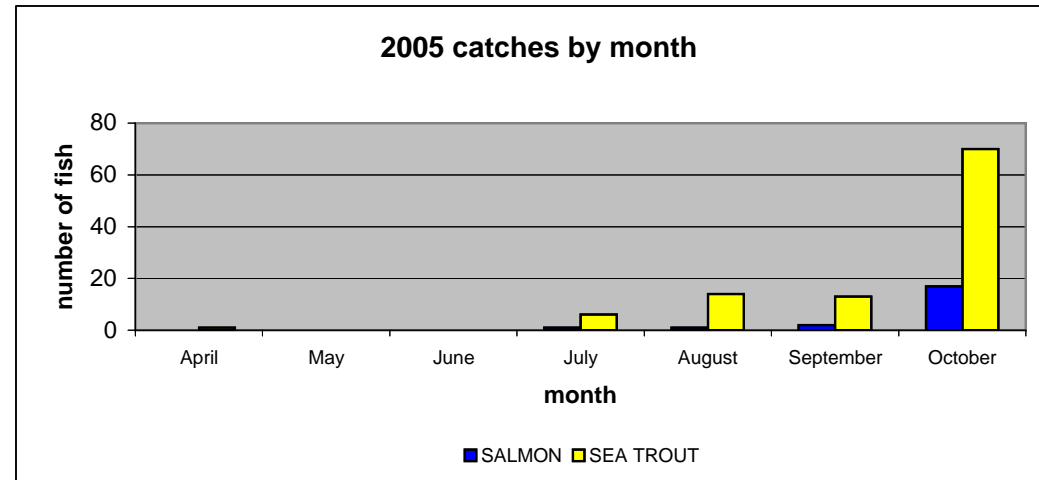

2005 CATCH RETURNS

SUMMARY

No. licences sold	492	
No. licences returned	142	28.9%
Nil catch & gone away	99	69.7%
Angler caught fish	42	29.6%

Total No. fish caught	125	
Total No. salmon	21	16.9%
Total No. sea trout	104	83.2%

RIVER

	SALMON	SEA TROUT
Neb	4	30
Glass	4	16
Sulby	2	33
Douglas	4	7
Laxey	5	5
Glen Auldyn	0	6
Cornaa (& Dalmore Pool)	1	7
Santon	0	1

MONTH

	SALMON	SEA TROUT
April	0	1
May	0	0
June	0	0
July	1	6
August	1	14
September	2	13
October	17	70
TOTAL	21	104

RETURNED

Salmon	10
Sea Trout	70

METHOD

	SEA TROUT	SALMON
spin	32	6
worm	48	15
fly	24	0

BROWN TROUT

May	Neb	7 ozs	worm	released
June	Glass	2lb 1oz	worm	released

RAINBOW TROUT

April	Glass	6lb 2oz	worm	released
April	Glass	2lb 7oz	worm	released
May	Glass	3lb 1oz	worm	released
May	Glass	4lb 4oz	worm	released
June	Glass	3lb 1oz	worm	released
June	Glass	3lb 12oz	worm	released
September	Glass	3lb	worm	released
September	Glass	2lb 12oz	worm	released
September	Glass	3lb 4oz	worm	released