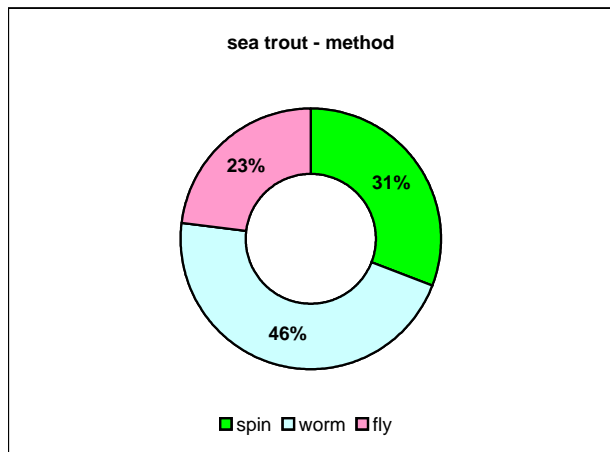

2005 CATCH RETURNS

SUMMARY

No. licences sold	492	
No. licences returned	142	28.9%
Nil catch & gone away	99	69.7%
Angler caught fish	42	29.6%

Total No. fish caught	125	
Total No. salmon	21	16.9%
Total No. sea trout	104	83.2%

RIVER

	SALMON	SEA TROUT
Neb	4	30
Glass	4	16
Sulby	2	33
Douglas	4	7
Laxey	5	5
Glen Auldyn	0	6
Cornaa (& Dalmore Pool)	1	7
Santon	0	1

MONTH

	SALMON	SEA TROUT
April	0	1
May	0	0
June	0	0
July	1	6
August	1	14
September	2	13
October	17	70
TOTAL	21	104

RETURNED

Salmon	10
Sea Trout	70

METHOD

	SEA TROUT	SALMON
spin	32	6
worm	48	15
fly	24	0

BROWN TROUT

May	Neb	7 ozs	worm	released
June	Glass	2lb 1oz	worm	released

RAINBOW TROUT

April	Glass	6lb 2oz	worm	released
April	Glass	2lb 7oz	worm	released
May	Glass	3lb 1oz	worm	released
May	Glass	4lb 4oz	worm	released
June	Glass	3lb 1oz	worm	released
June	Glass	3lb 12oz	worm	released
September	Glass	3lb	worm	released
September	Glass	2lb 12oz	worm	released
September	Glass	3lb 4oz	worm	released