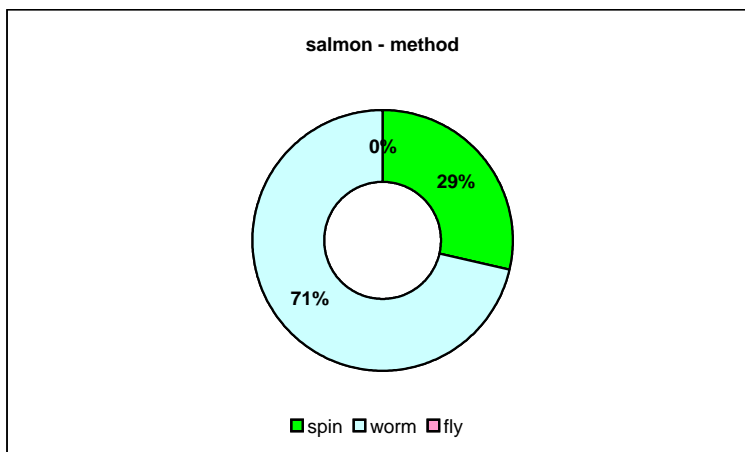

2005 CATCH RETURNS

SUMMARY

No. licences sold	492	
No. licences returned	142	28.9%
Nil catch & gone away	99	69.7%
Angler caught fish	42	29.6%

Total No. fish caught	125	
Total No. salmon	21	16.9%
Total No. sea trout	104	83.2%

RIVER

	SALMON	SEA TROUT
Neb	4	30
Glass	4	16
Sulby	2	33
Douglas	4	7
Laxey	5	5
Glen Auldyn	0	6
Cornaa (& Dalmore Pool)	1	7
Santon	0	1

MONTH

	SALMON	SEA TROUT
April	0	1
May	0	0
June	0	0
July	1	6
August	1	14
September	2	13
October	17	70
TOTAL	21	104

RETURNED

Salmon	10
Sea Trout	70

METHOD

	SEA TROUT	SALMON
spin	32	6
worm	48	15
fly	24	0

BROWN TROUT

May	Neb	7 ozs	worm	released
June	Glass	2lb 1oz	worm	released

RAINBOW TROUT

April	Glass	6lb 2oz	worm	released
April	Glass	2lb 7oz	worm	released
May	Glass	3lb 1oz	worm	released
May	Glass	4lb 4oz	worm	released
June	Glass	3lb 1oz	worm	released
June	Glass	3lb 12oz	worm	released
September	Glass	3lb	worm	released
September	Glass	2lb 12oz	worm	released
September	Glass	3lb 4oz	worm	released