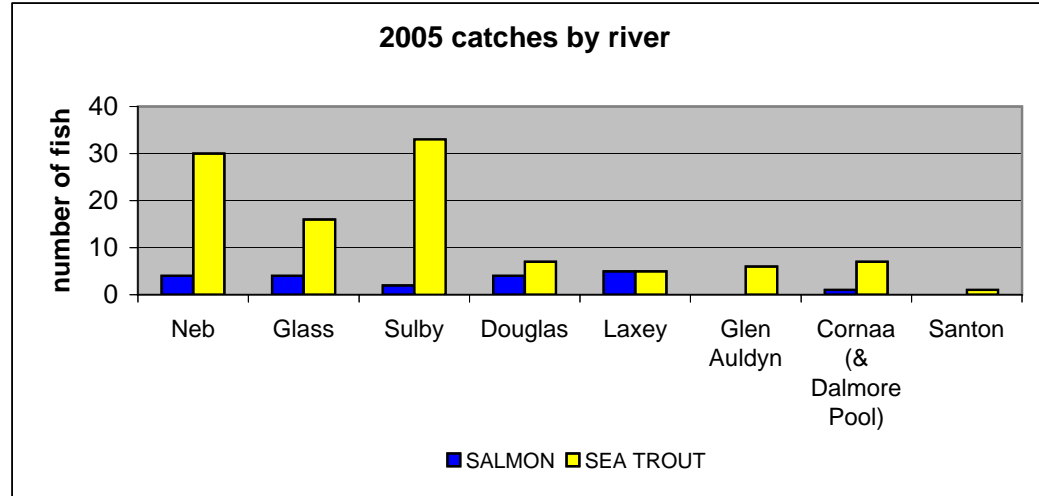

2005 CATCH RETURNS

SUMMARY

No. licences sold	492	
No. licences returned	142	28.9%
Nil catch & gone away	99	69.7%
Angler caught fish	42	29.6%

Total No. fish caught	125	
Total No. salmon	21	16.9%
Total No. sea trout	104	83.2%

RIVER

	SALMON	SEA TROUT
Neb	4	30
Glass	4	16
Sulby	2	33
Douglas	4	7
Laxey	5	5
Glen Auldyn	0	6
Cornaa (& Dalmore Pool)	1	7
Santon	0	1

MONTH

	SALMON	SEA TROUT
April	0	1
May	0	0
June	0	0
July	1	6
August	1	14
September	2	13
October	17	70
TOTAL	21	104

RETURNED

Salmon	10
Sea Trout	70

METHOD

	SEA TROUT	SALMON
spin	32	6
worm	48	15
fly	24	0

BROWN TROUT

May	Neb	7 ozs	worm	released
June	Glass	2lb 1oz	worm	released

RAINBOW TROUT

April	Glass	6lb 2oz	worm	released
April	Glass	2lb 7oz	worm	released
May	Glass	3lb 1oz	worm	released
May	Glass	4lb 4oz	worm	released
June	Glass	3lb 1oz	worm	released
June	Glass	3lb 12oz	worm	released
September	Glass	3lb	worm	released
September	Glass	2lb 12oz	worm	released
September	Glass	3lb 4oz	worm	released