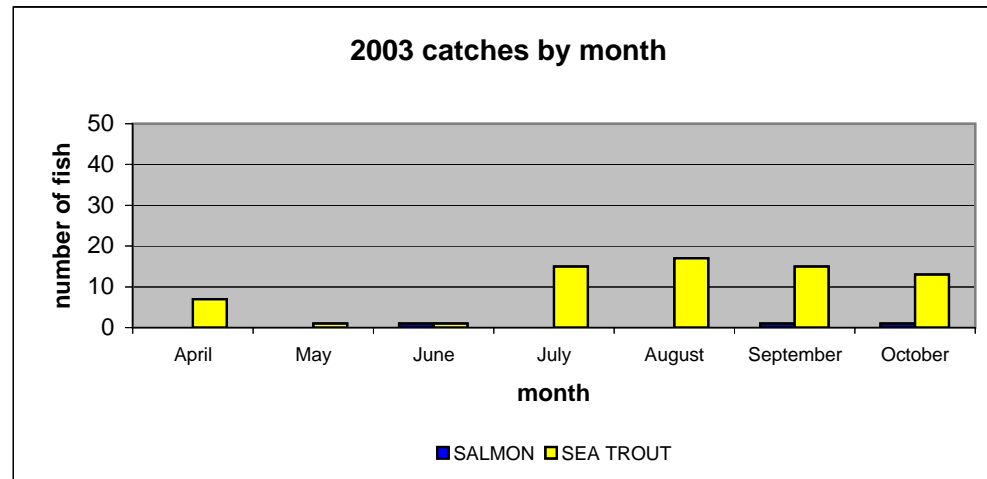

2003 CATCH RETURNS

SUMMARY

No. licences sold	567	
No. licences returned	56	9.9%
Nil catch & gone away	44	78.6%
Angler caught fish	12	21.4%
Total No. fish caught	72	
Total No. salmon	3	4.2%
Total No. sea trout	69	95.8%

RIVER

	SALMON	SEA TROUT
Neb	0	31
Glass	0	0
Sulby	2	6
Douglas	1	25
Cornaa	0	1
Laxey	0	0
Glen Auldyn	0	0
Silver Burn	0	6

MONTH

	SALMON	SEA TROUT
April	0	7
May	0	1
June	1	1
July	0	15
August	0	17
September	1	15
October	1	13

RETURNED

Salmon	1	33%
Sea Trout	49	71%

METHOD

	SEA TROUT	SALMON	
spin	9	2	
worm	15	1	
fly	45	0	