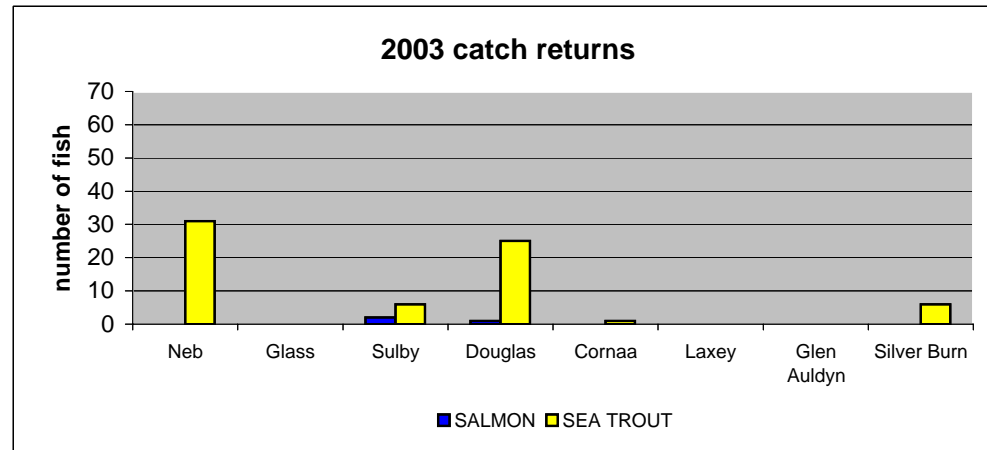

2003 CATCH RETURNS

SUMMARY

No. licences sold	567	
No. licences returned	56	9.9%
Nil catch & gone away	44	78.6%
Angler caught fish	12	21.4%
Total No. fish caught	72	
Total No. salmon	3	4.2%
Total No. sea trout	69	95.8%

RIVER

	SALMON	SEA TROUT
Neb	0	31
Glass	0	0
Sulby	2	6
Douglas	1	25
Cornaa	0	1
Laxey	0	0
Glen Auldyn	0	0
Silver Burn	0	6

MONTH

	SALMON	SEA TROUT
April	0	7
May	0	1
June	1	1
July	0	15
August	0	17
September	1	15
October	1	13

RETURNED

Salmon	1	33%
Sea Trout	49	71%

METHOD

	SEA TROUT	SALMON	
spin	9	2	
worm	15	1	
fly	45	0	