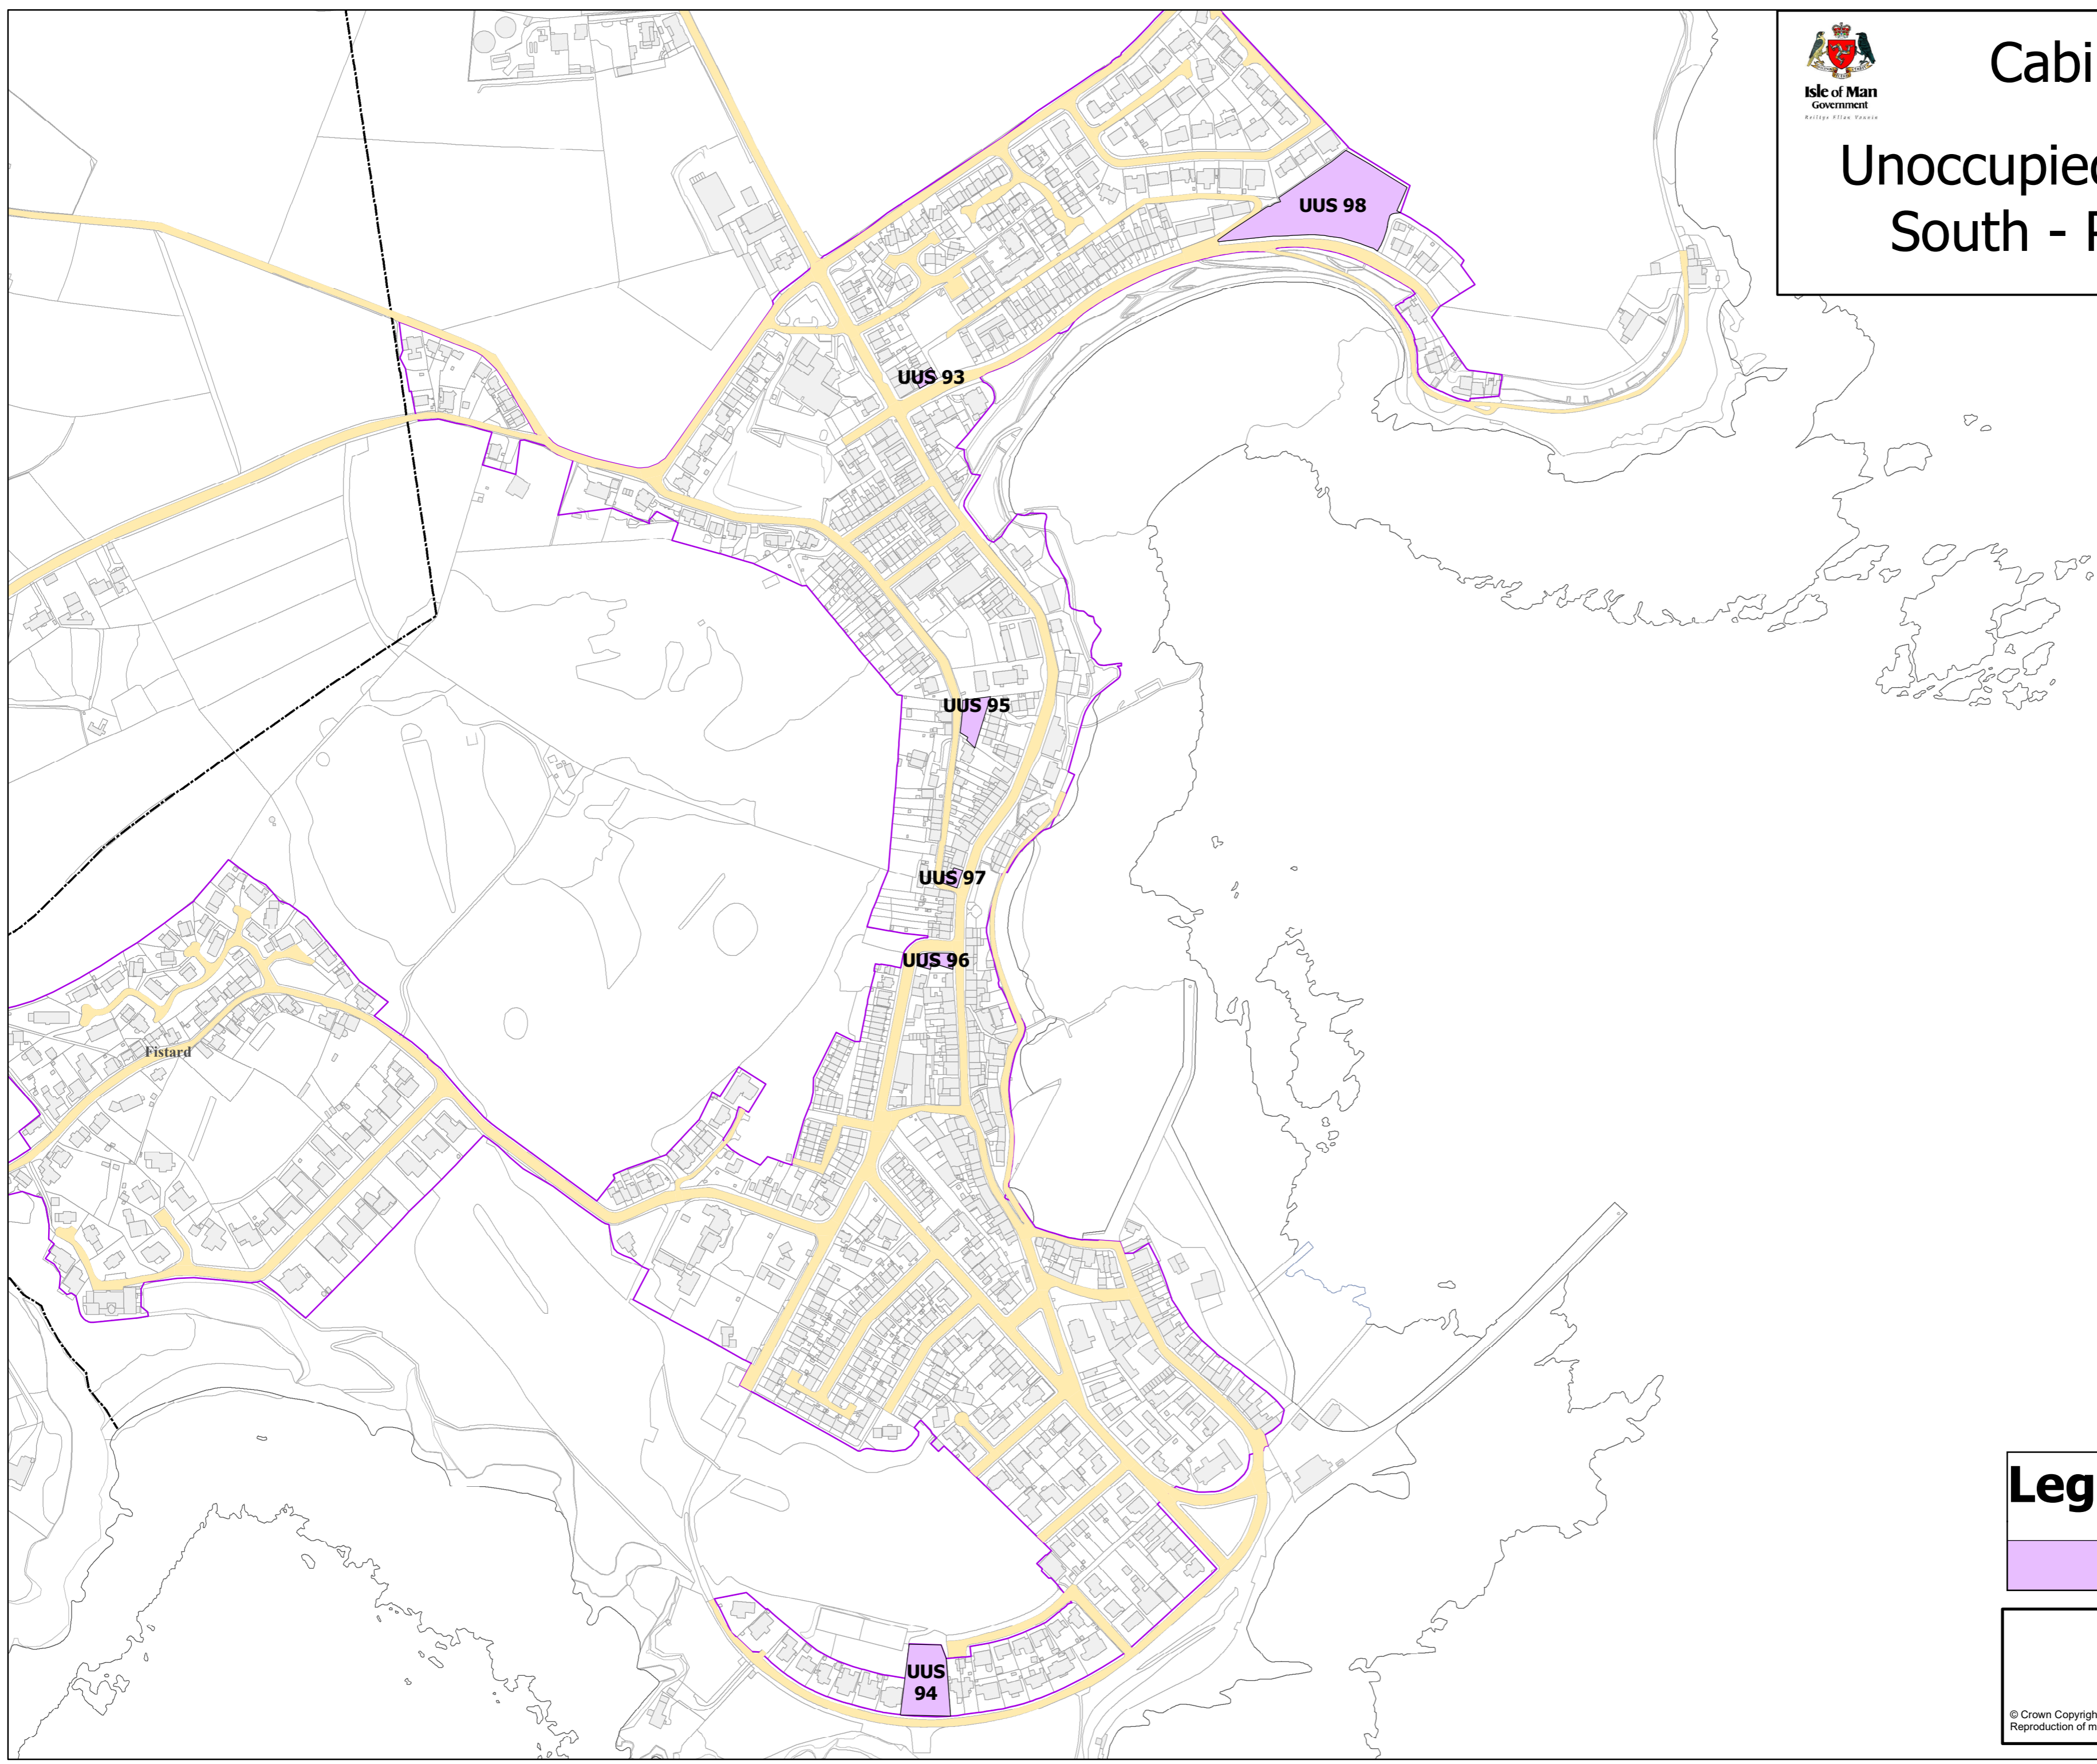

Cabinet Office

Unoccupied Urban Sites: South - Port St Mary

Legend

 Unoccupied Urban Sites

1:3,500

© Crown Copyright, Cabinet Office, Isle of Man.
Reproduction of map in any form prohibited without prior permission from the publishers.