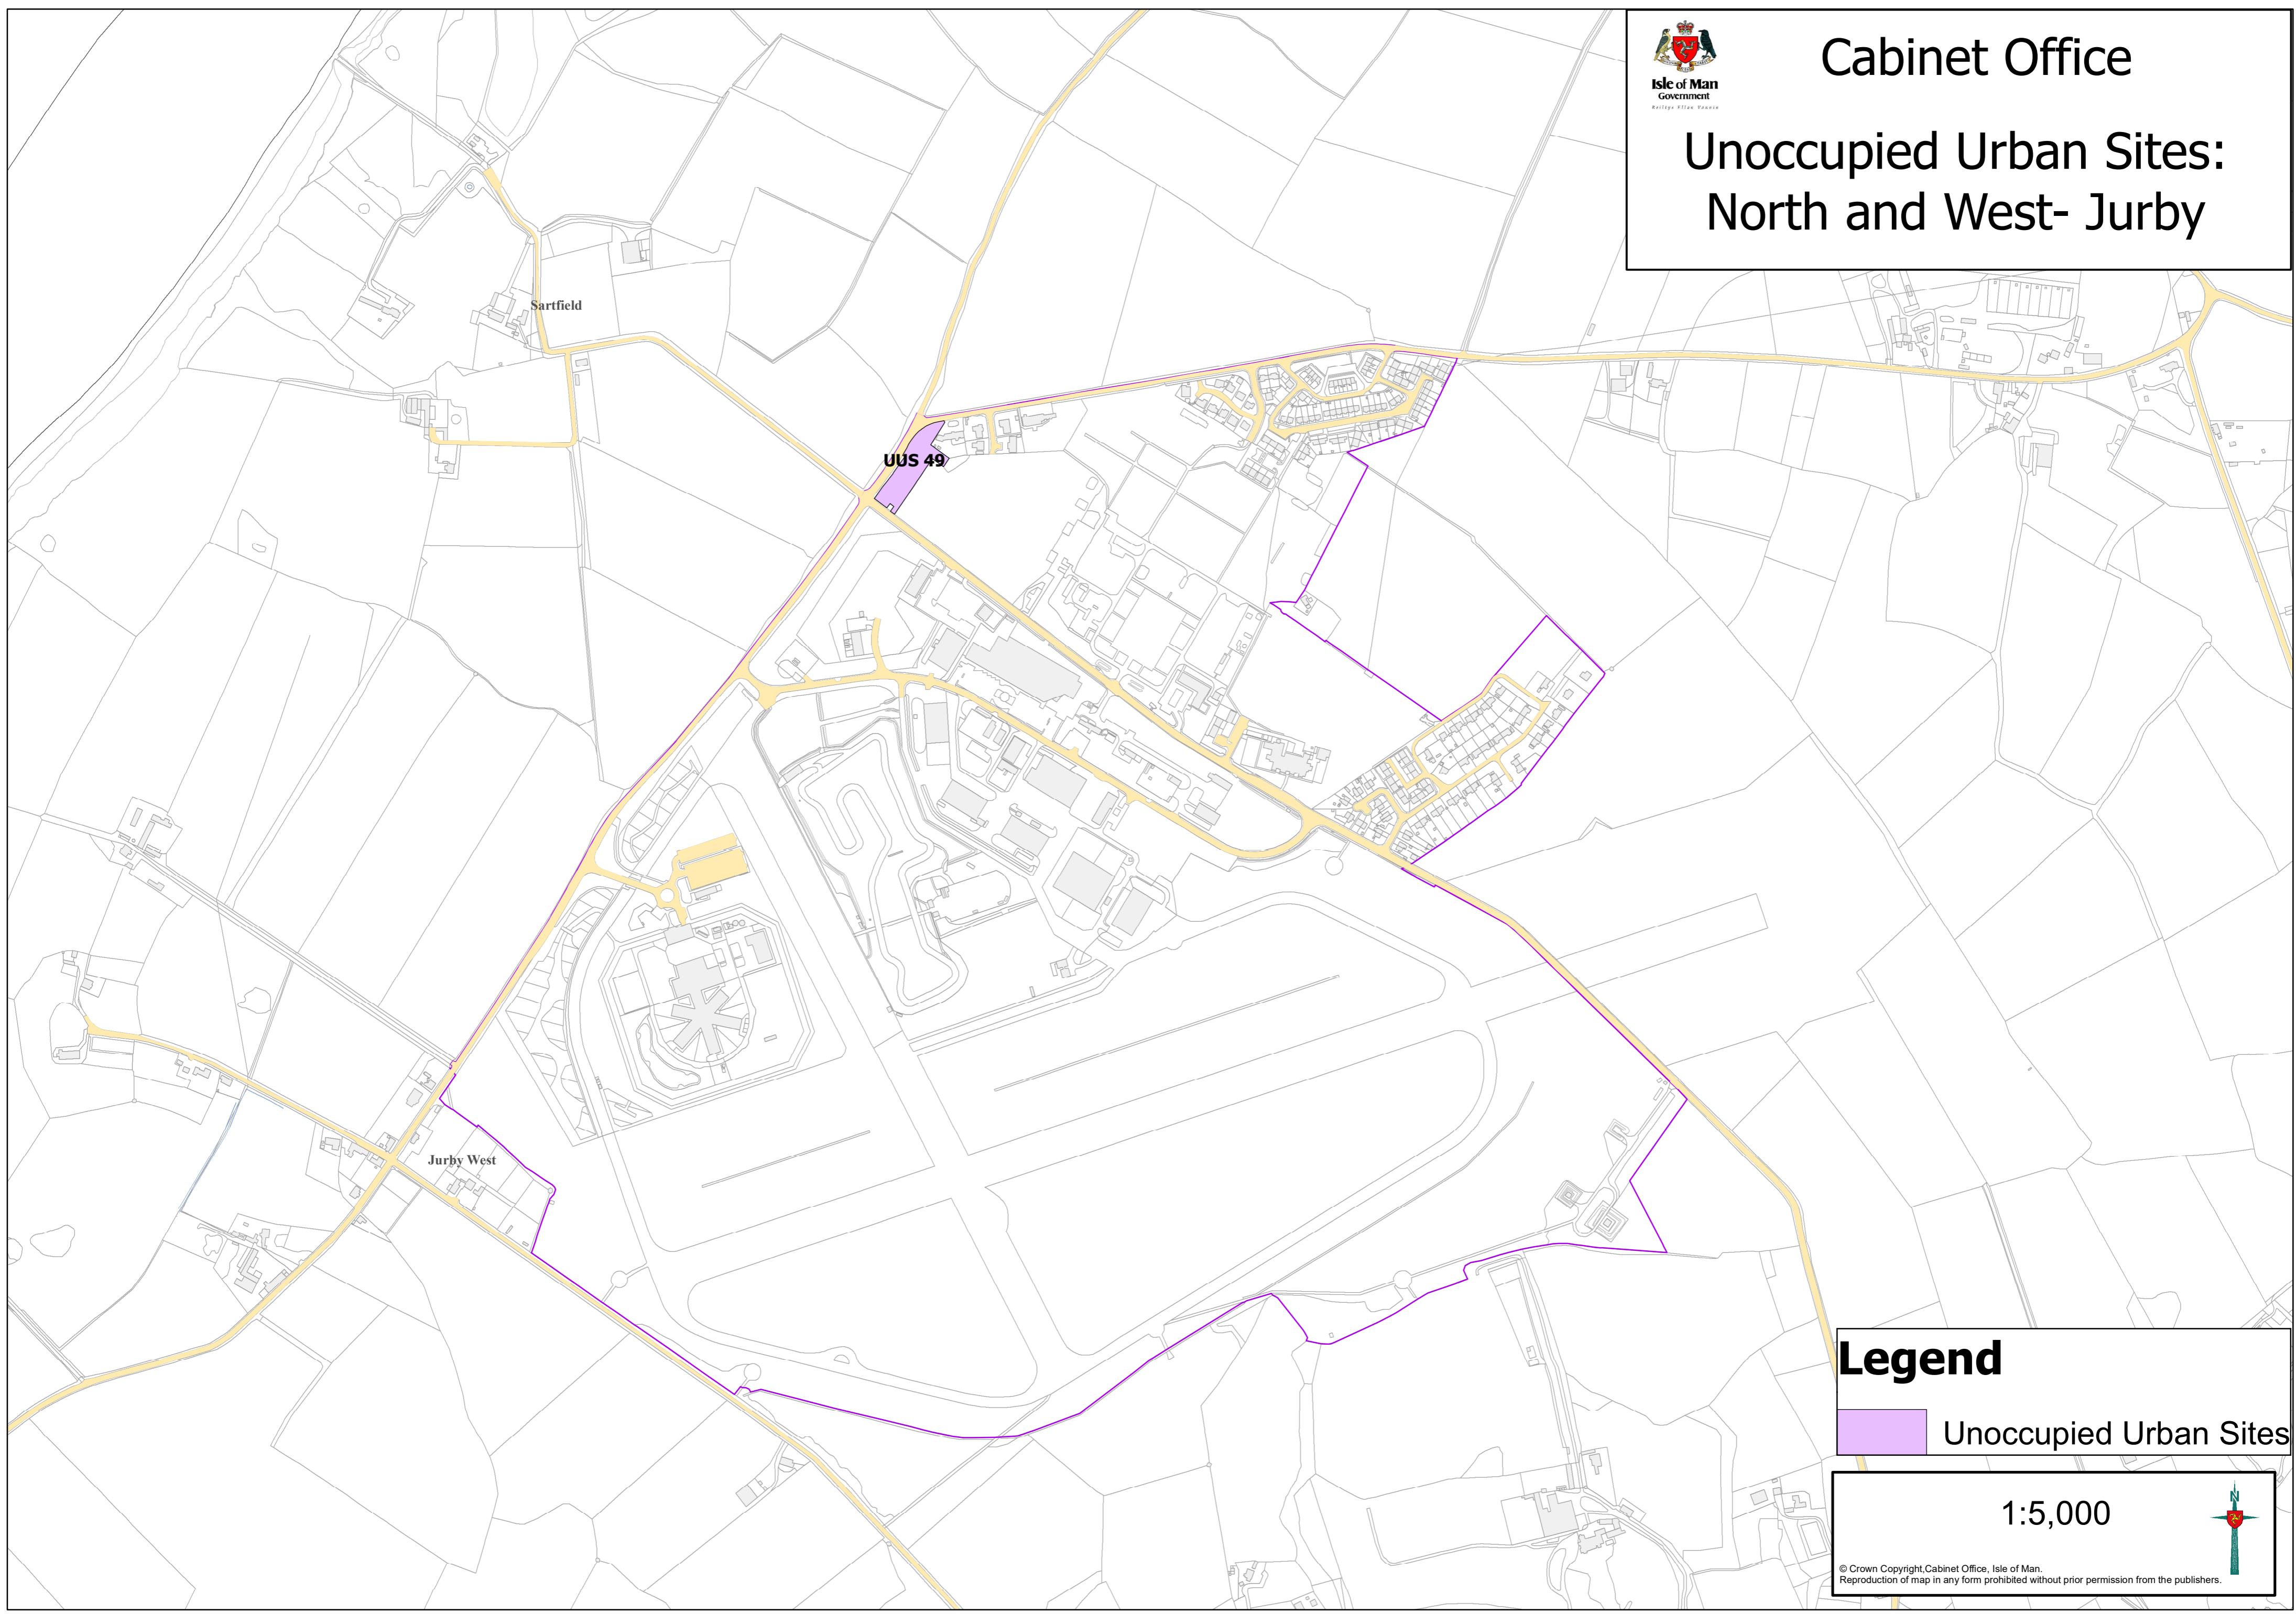

Cabinet Office

Unoccupied Urban Sites: North and West- Jurby

Legend

 Unoccupied Urban Sites

1:5,000

© Crown Copyright, Cabinet Office, Isle of Man.
Reproduction of map in any form prohibited without prior permission from the publishers.