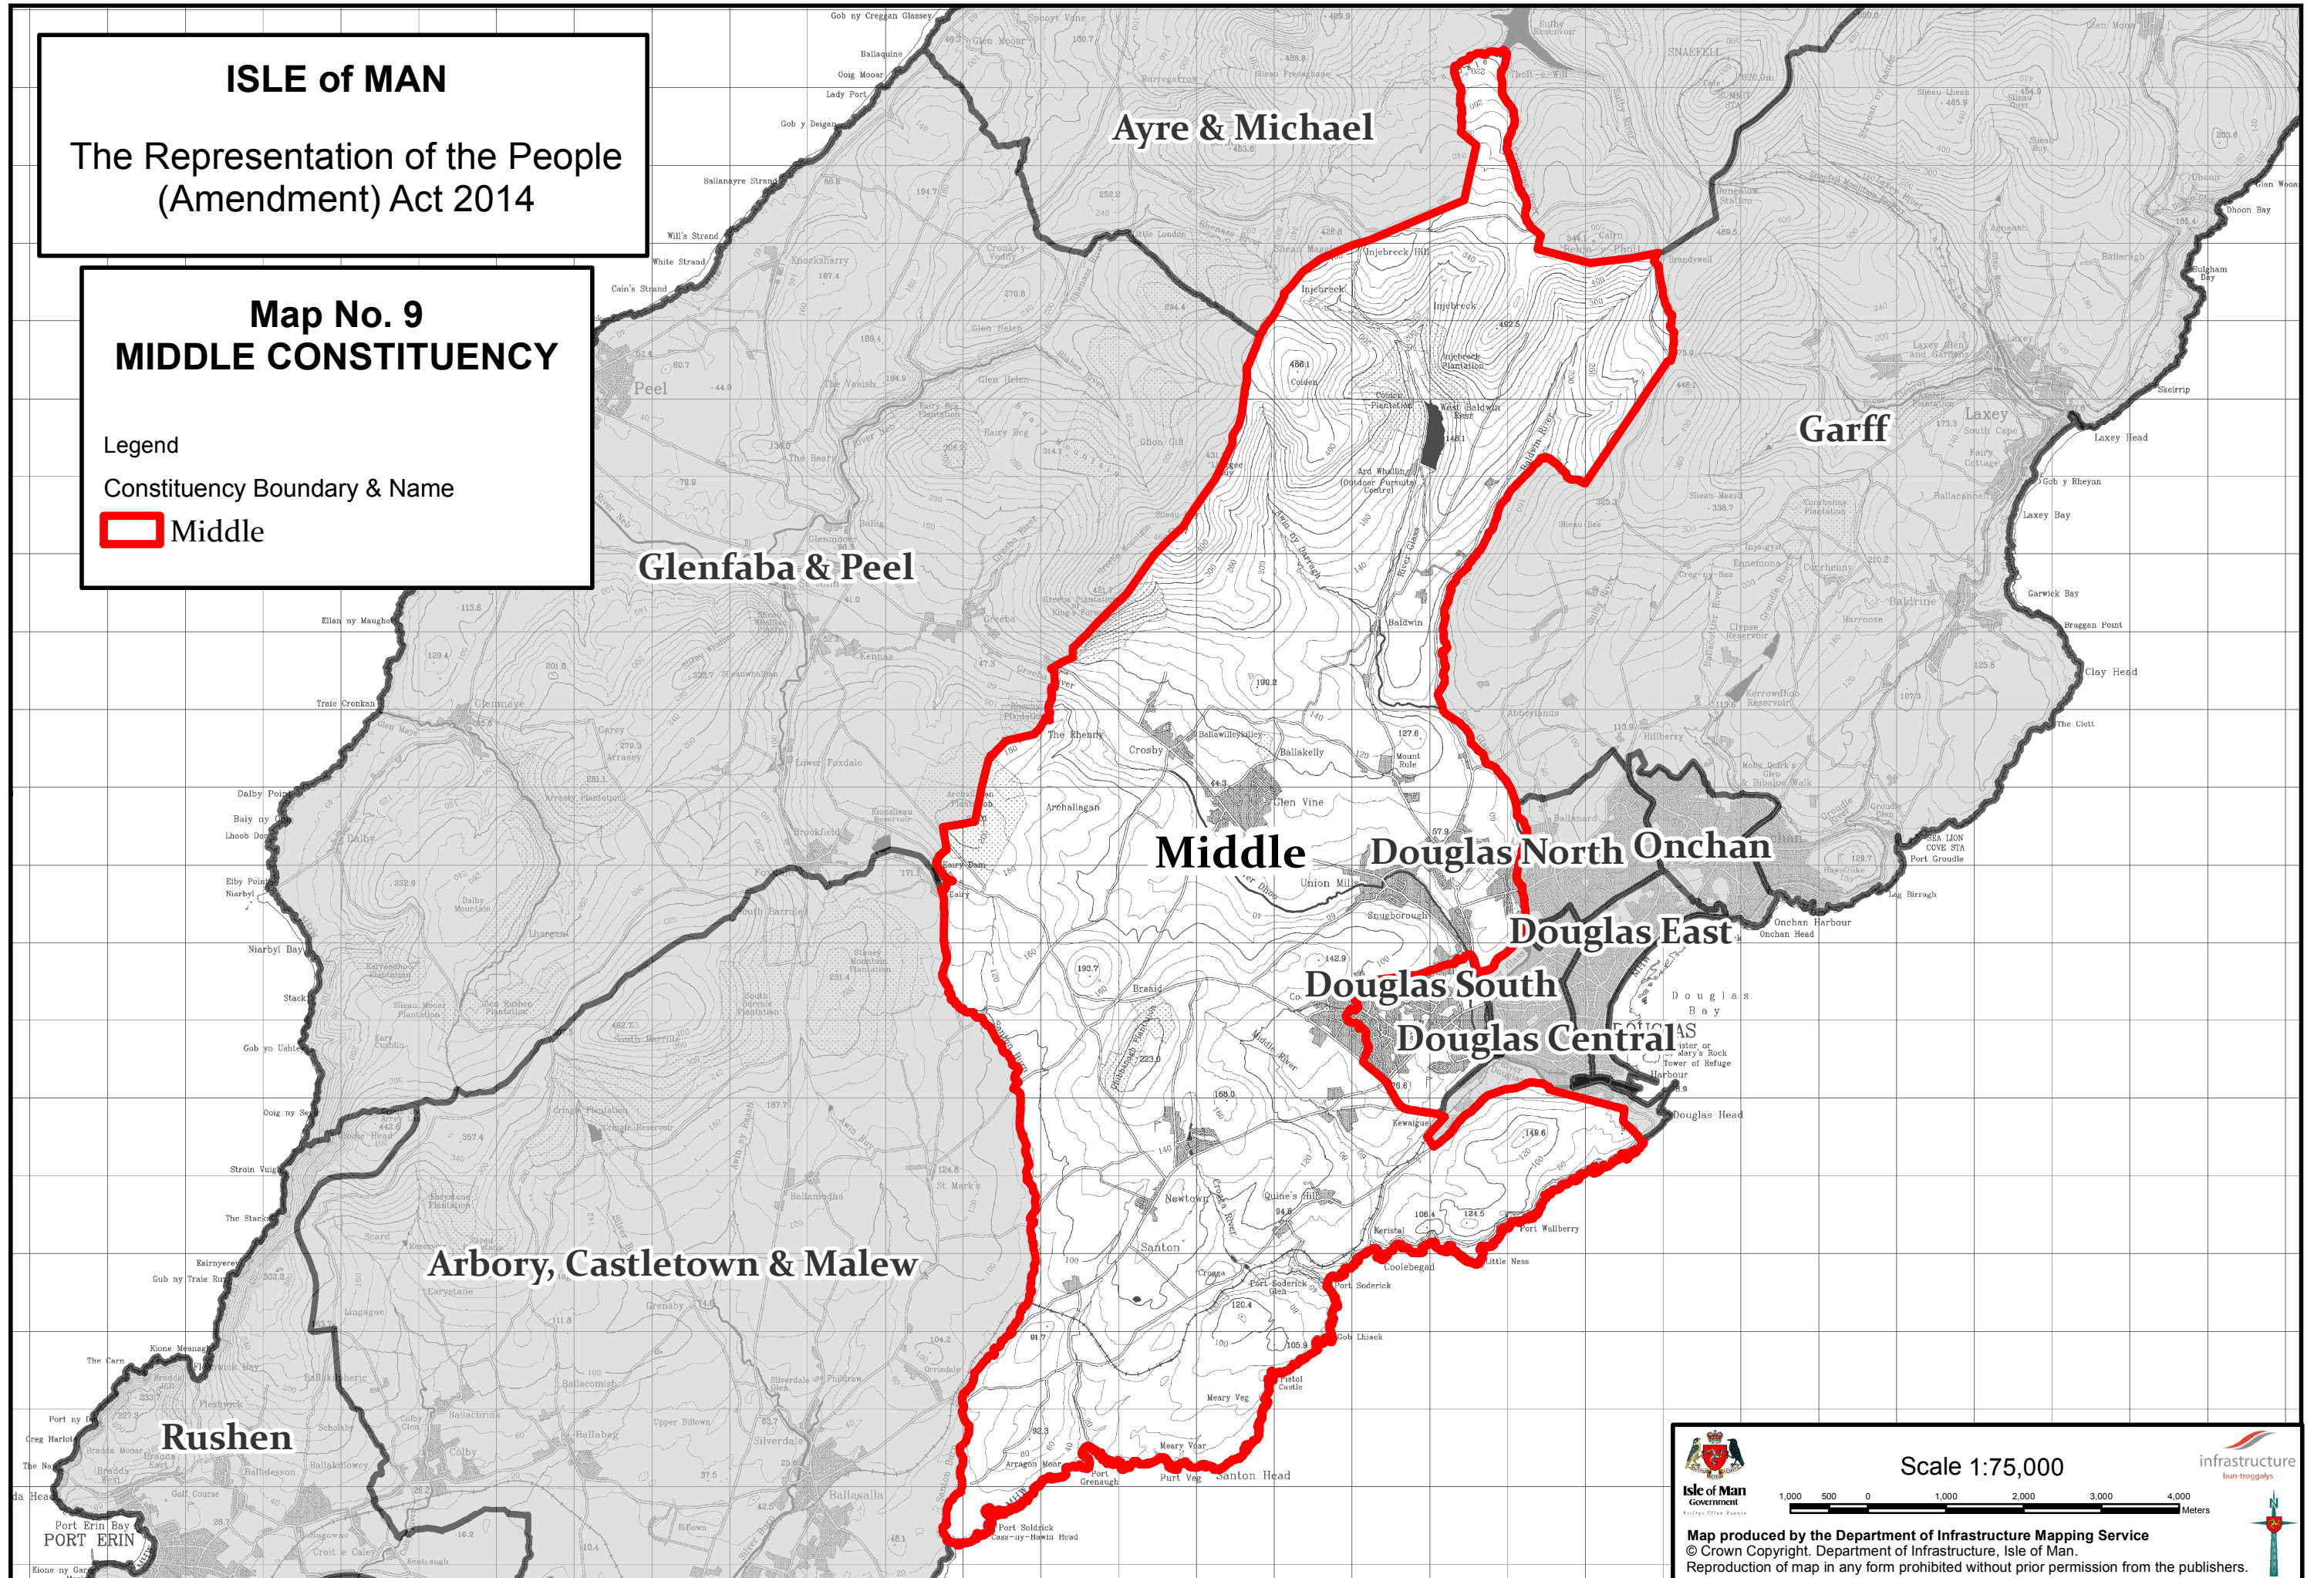

# ISLE of MAN

The Representation of the People  
(Amendment) Act 2014

## Map No. 9 MIDDLE CONSTITUENCY

Legend

Constituency Boundary & Name

 Middle

Isle of Man  
Government

Scale 1:75,000

infrastructure  
bun-troggals

Map produced by the Department of Infrastructure Mapping Service  
© Crown Copyright. Department of Infrastructure, Isle of Man.  
Reproduction of map in any form prohibited without prior permission from the publishers.