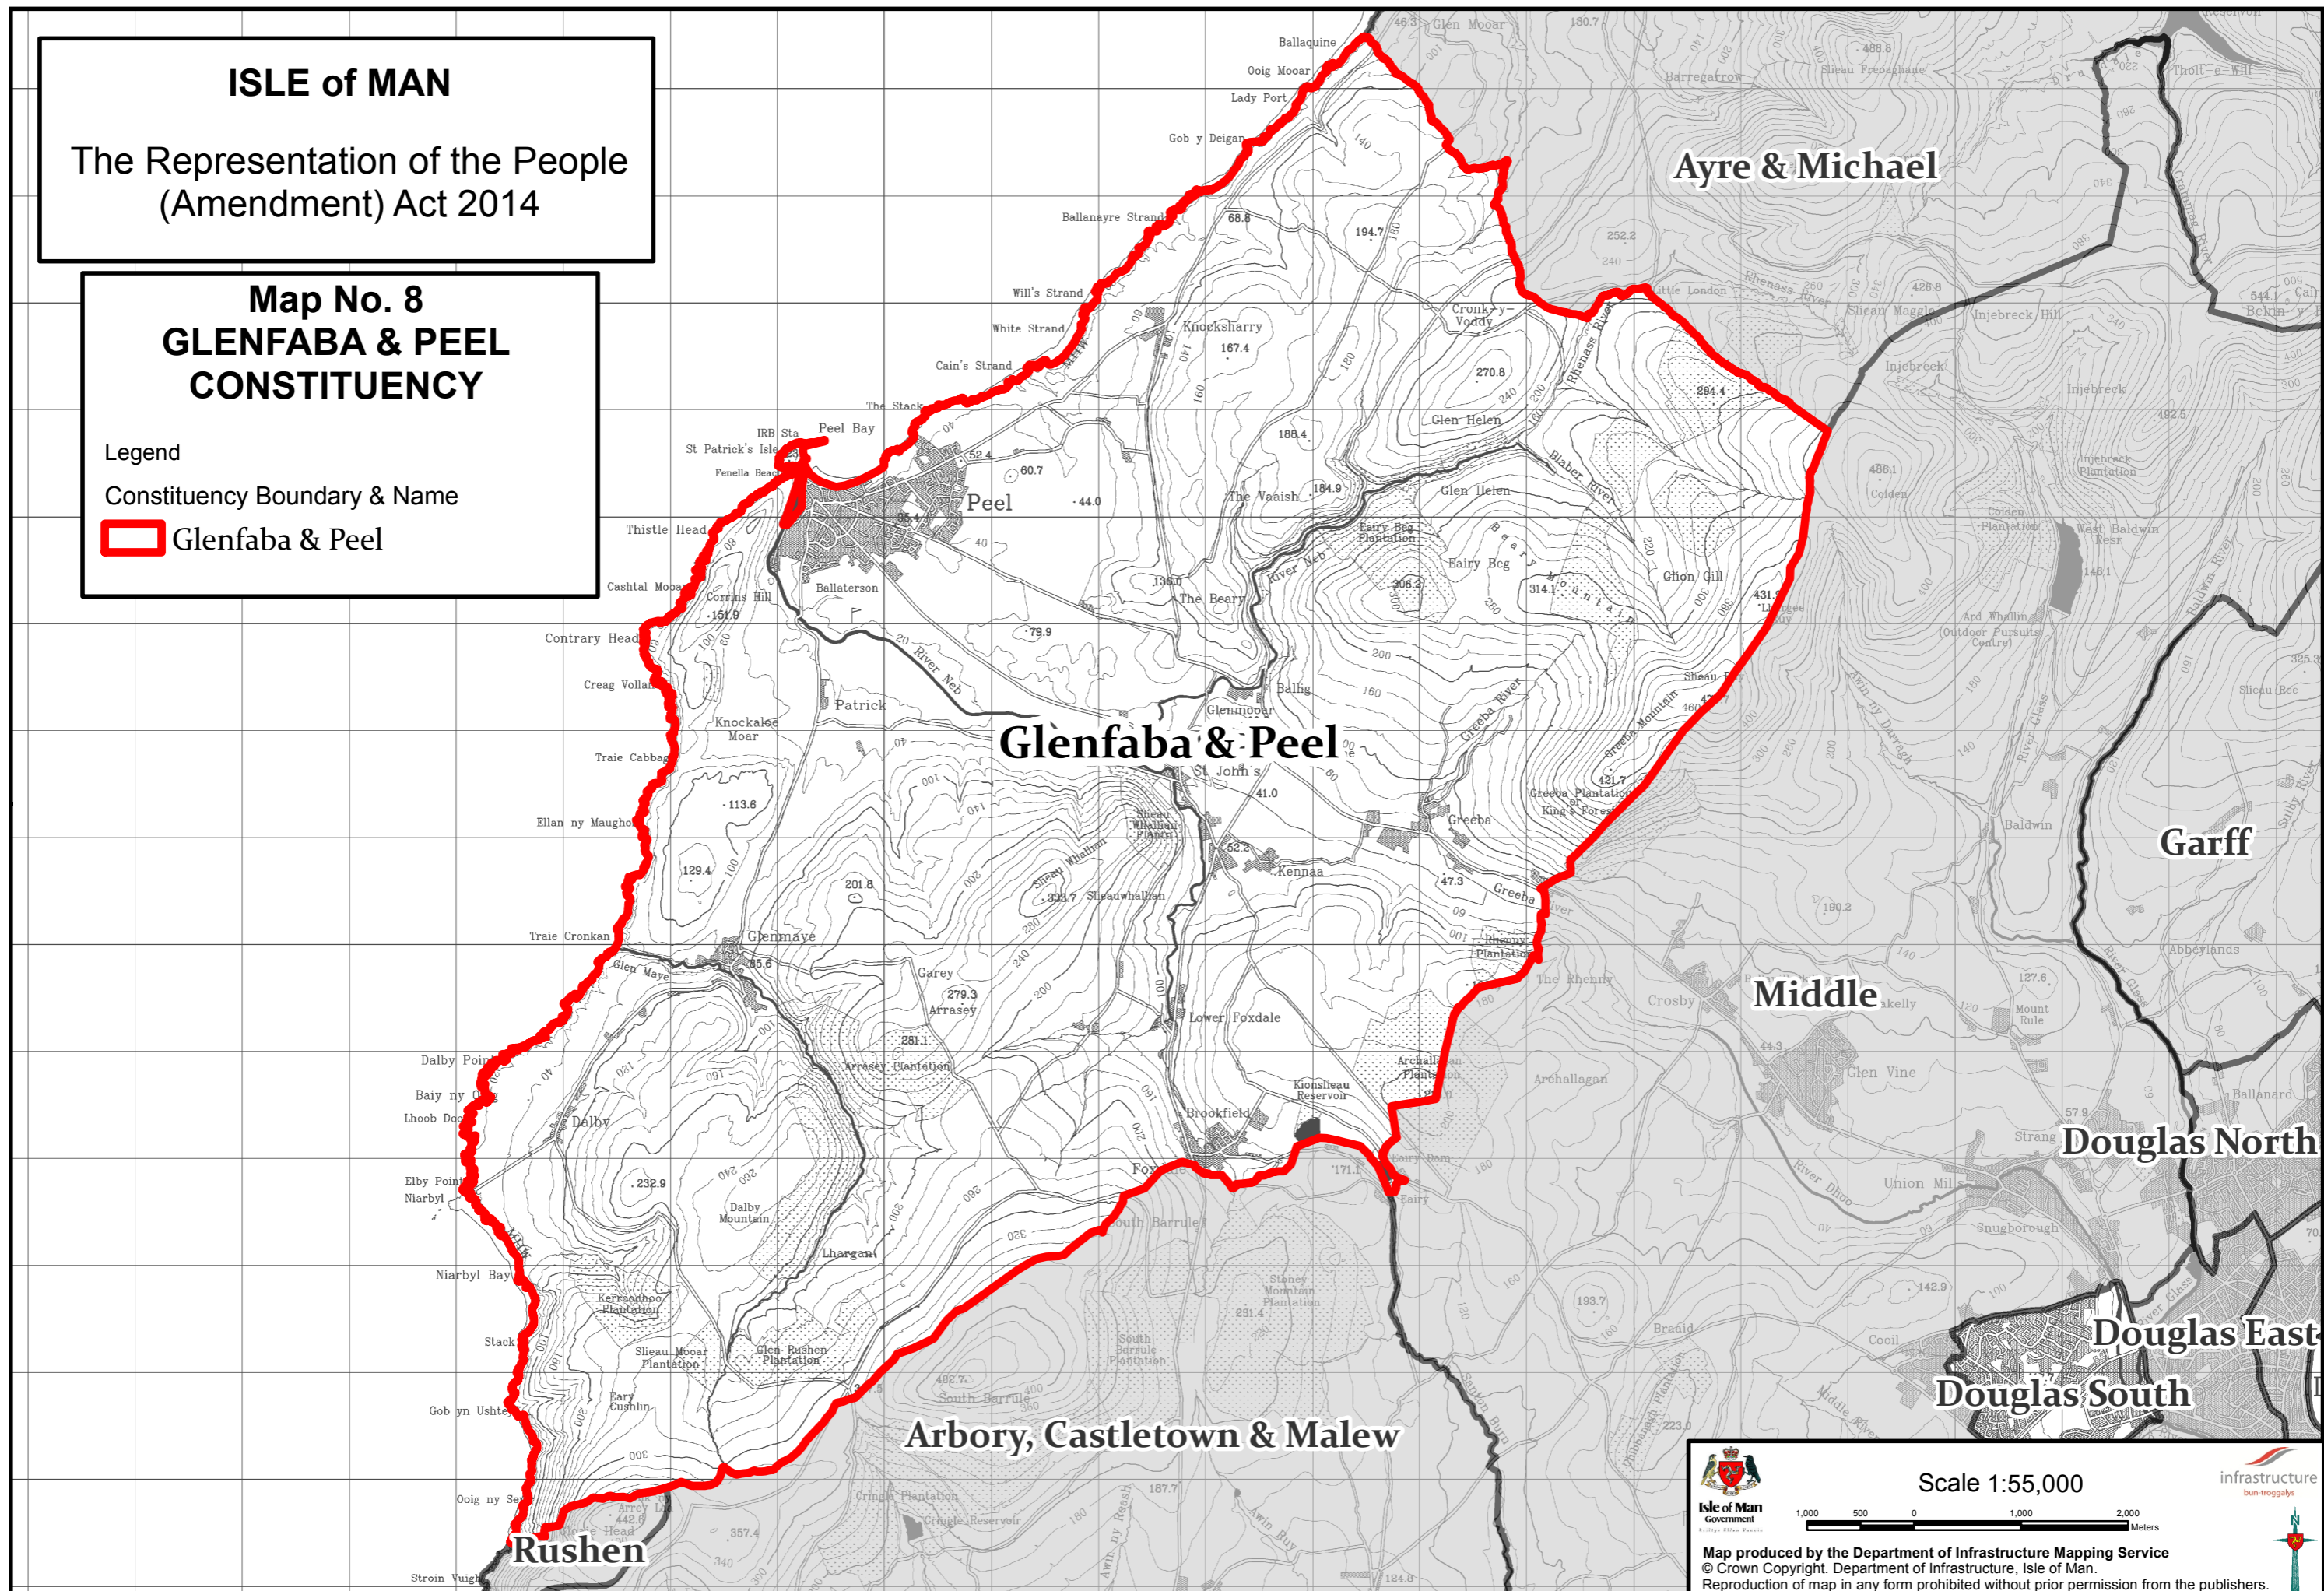

# ISLE of MAN

The Representation of the People  
(Amendment) Act 2014

## Map No. 8 GLENFABA & PEEL CONSTITUENCY

Legend

Constituency Boundary & Name

 Glenfaba & Peel

Isle of Man  
Government

Scale 1:55,000

infrastructure  
bun-troggals

Map produced by the Department of Infrastructure Mapping Service  
© Crown Copyright. Department of Infrastructure, Isle of Man.  
Reproduction of map in any form prohibited without prior permission from the publishers.