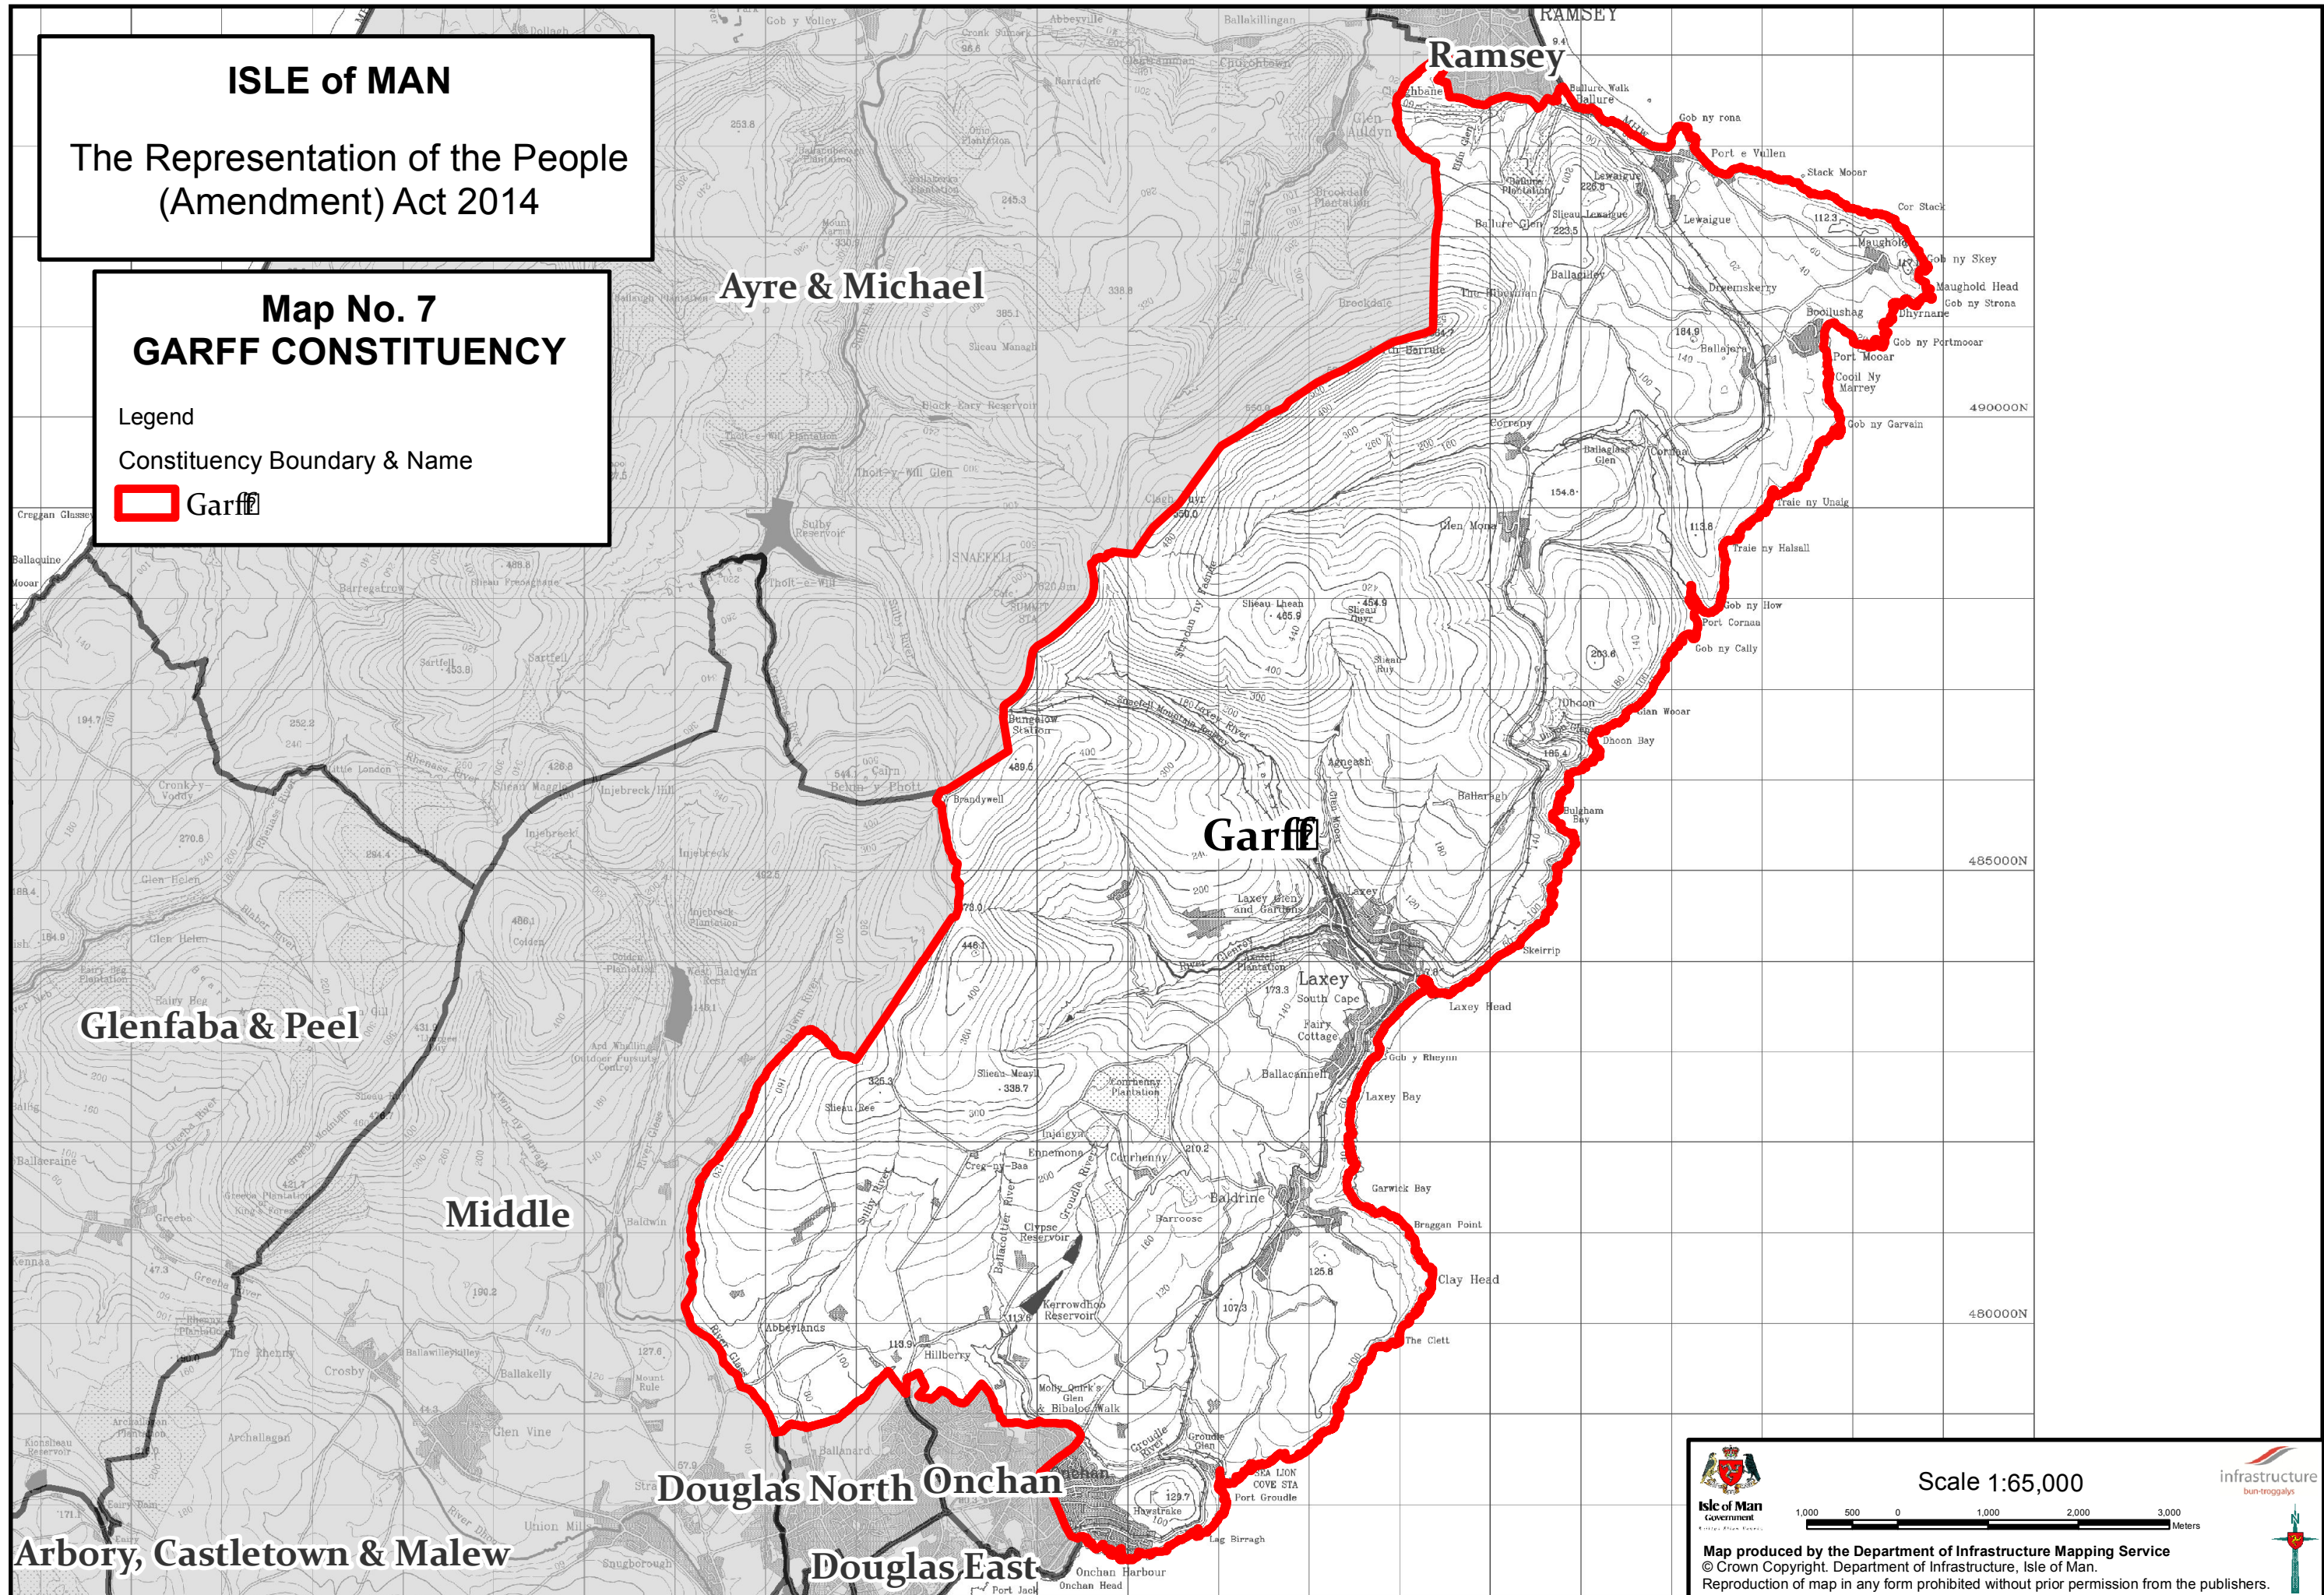

ISLE of MAN

The Representation of the People (Amendment) Act 2014

Map No. 7 GARFF CONSTITUENCY

Legend

Constituency Boundary & Name

Scale 1:65,000

infrastructure
bun-troggals

Map produced by the Department of Infrastructure Mapping Service
© Crown Copyright. Department of Infrastructure, Isle of Man.
Reproduction of map in any form prohibited without prior permission from the publishers.