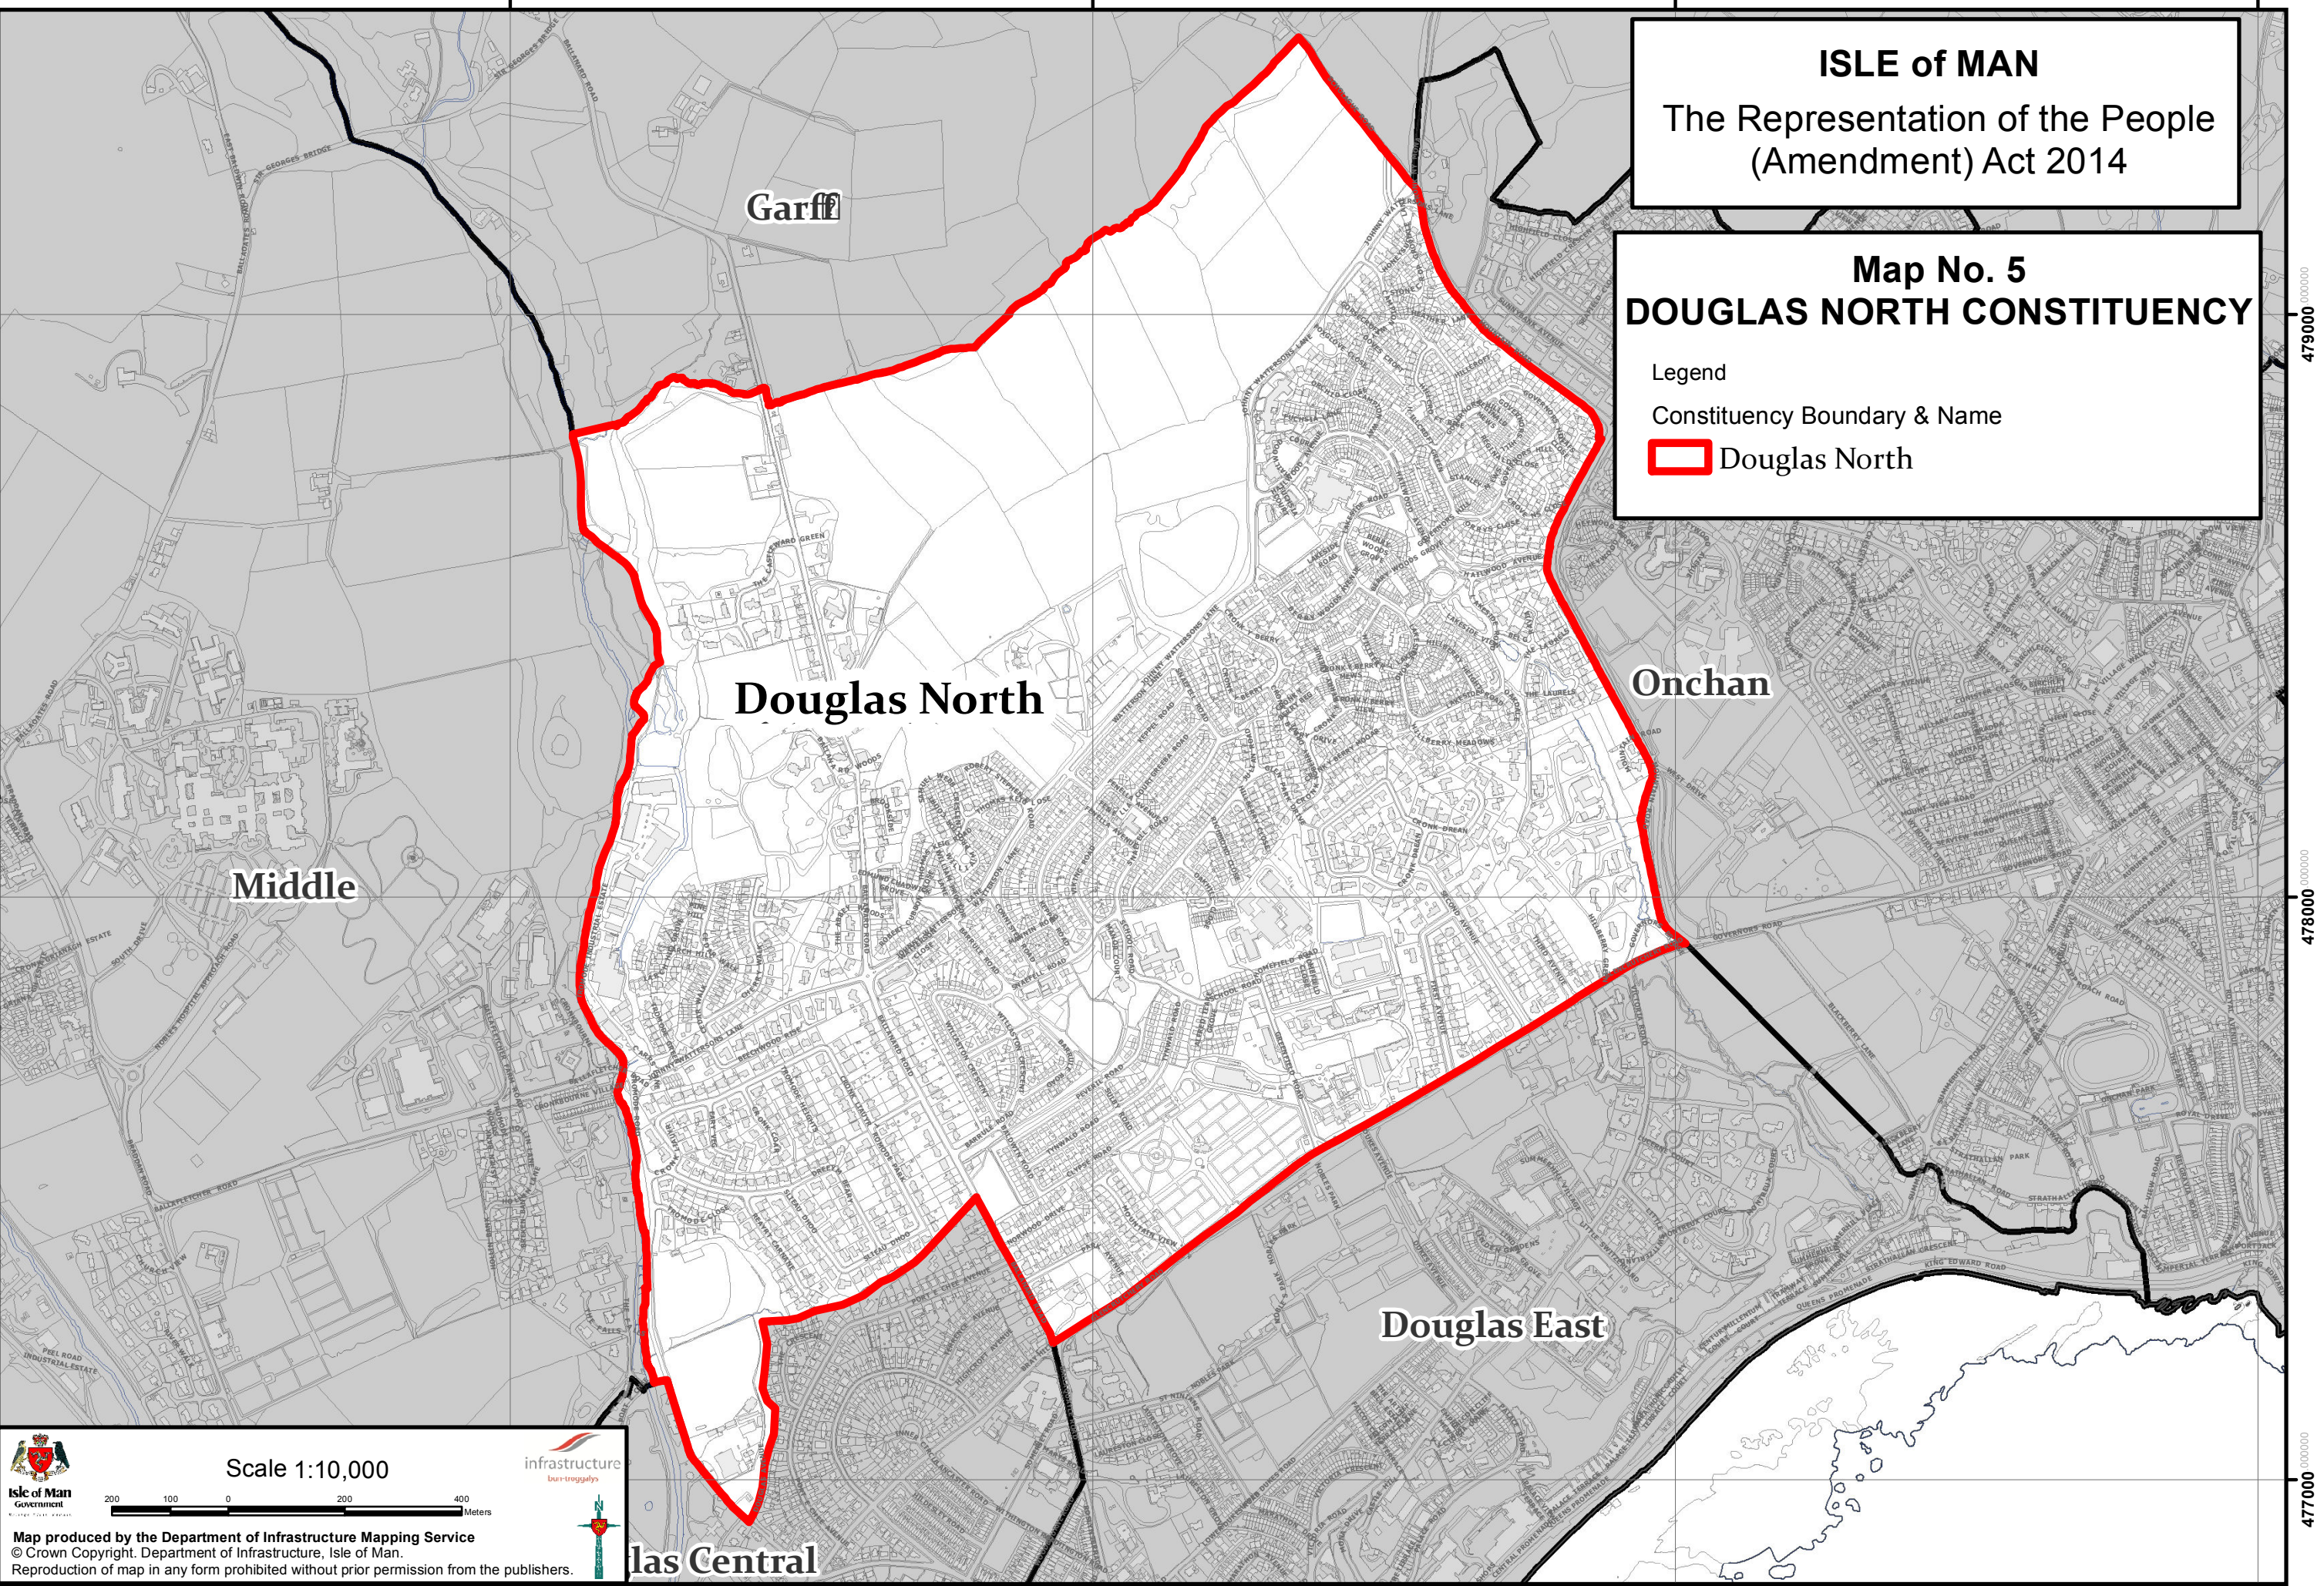

237000 000000 238000 000000 239000 000000 240000 000000

ISLE of MAN

The Representation of the People (Amendment) Act 2014

Map No. 5 DOUGLAS NORTH CONSTITUENCY

- Legend
- Constituency Boundary & Name
 -  Douglas North

479000 000000
478000 000000
477000 000000

479000 000000
478000 000000
477000 000000

Scale 1:10,000

Isle of Man Government

Map produced by the Department of Infrastructure Mapping Service
© Crown Copyright. Department of Infrastructure, Isle of Man.
Reproduction of map in any form prohibited without prior permission from the publishers.

237000 000000 238000 000000 239000 000000 240000 000000