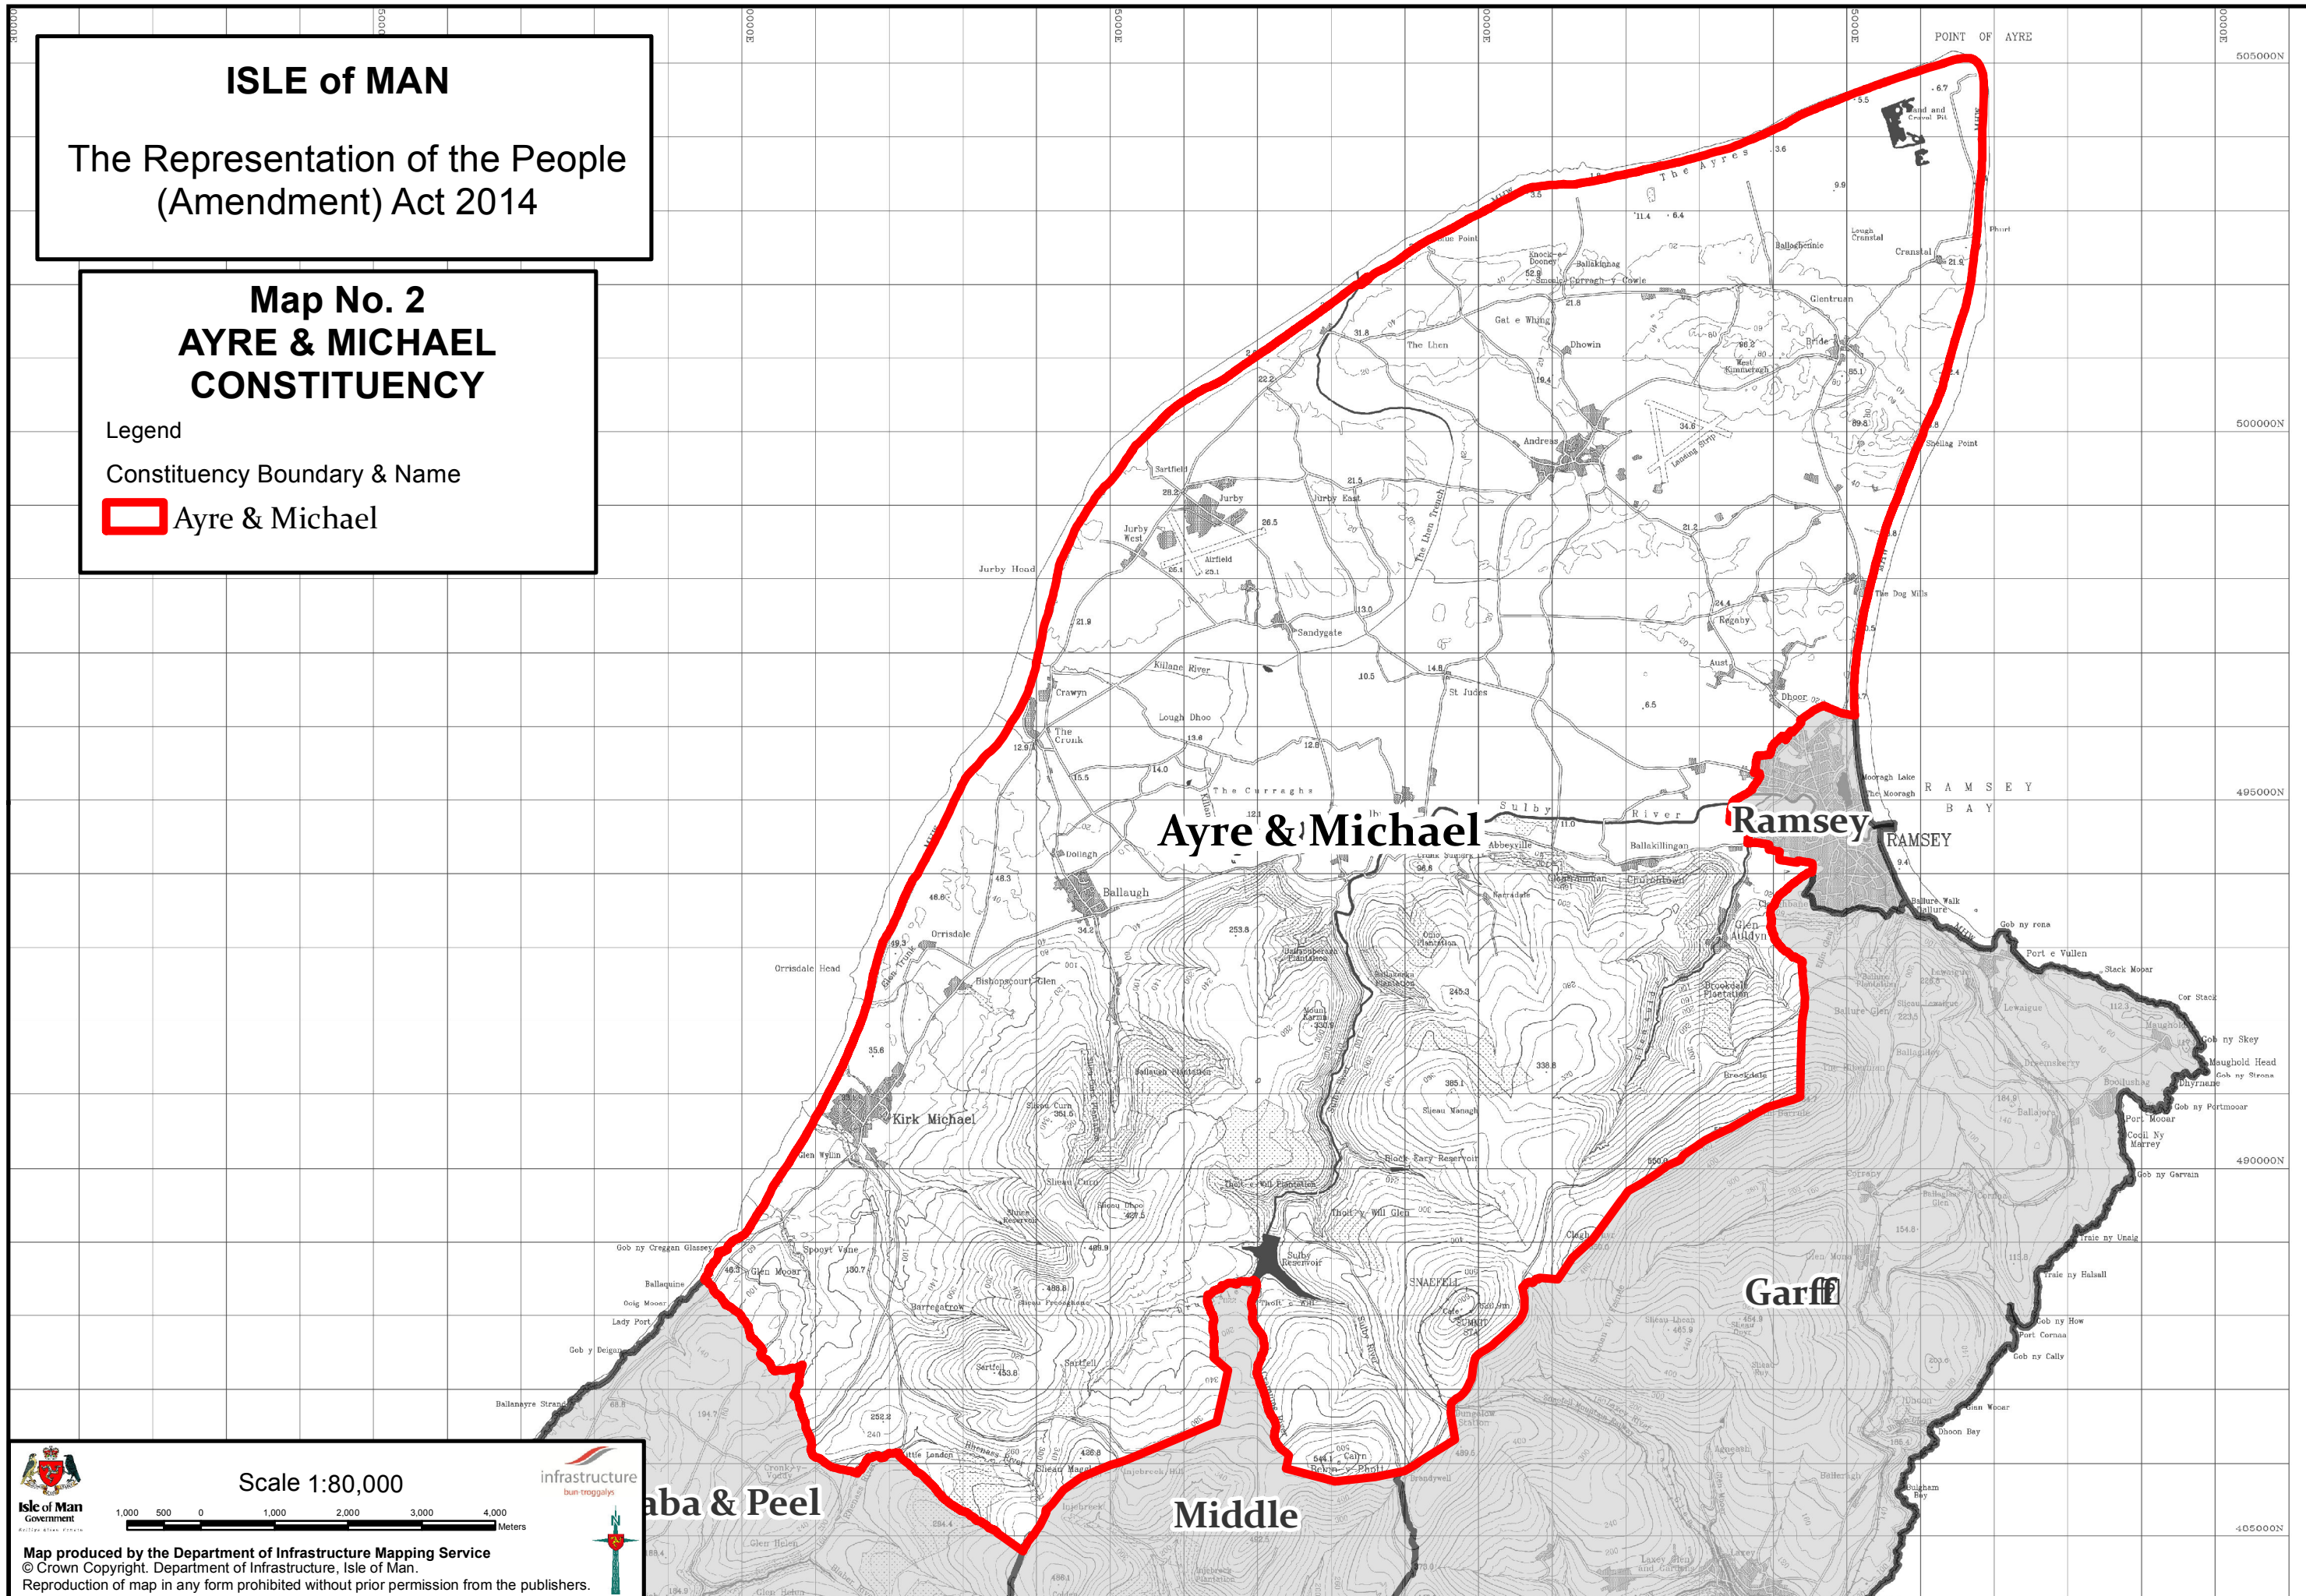

ISLE of MAN

The Representation of the People
(Amendment) Act 2014

Map No. 2 AYRE & MICHAEL CONSTITUENCY

Legend

Constituency Boundary & Name

 Ayre & Michael

Scale 1:80,000

1,000 500 0 1,000 2,000 3,000 4,000 Meters

Map produced by the Department of Infrastructure Mapping Service
© Crown Copyright. Department of Infrastructure, Isle of Man.
Reproduction of map in any form prohibited without prior permission from the publishers.