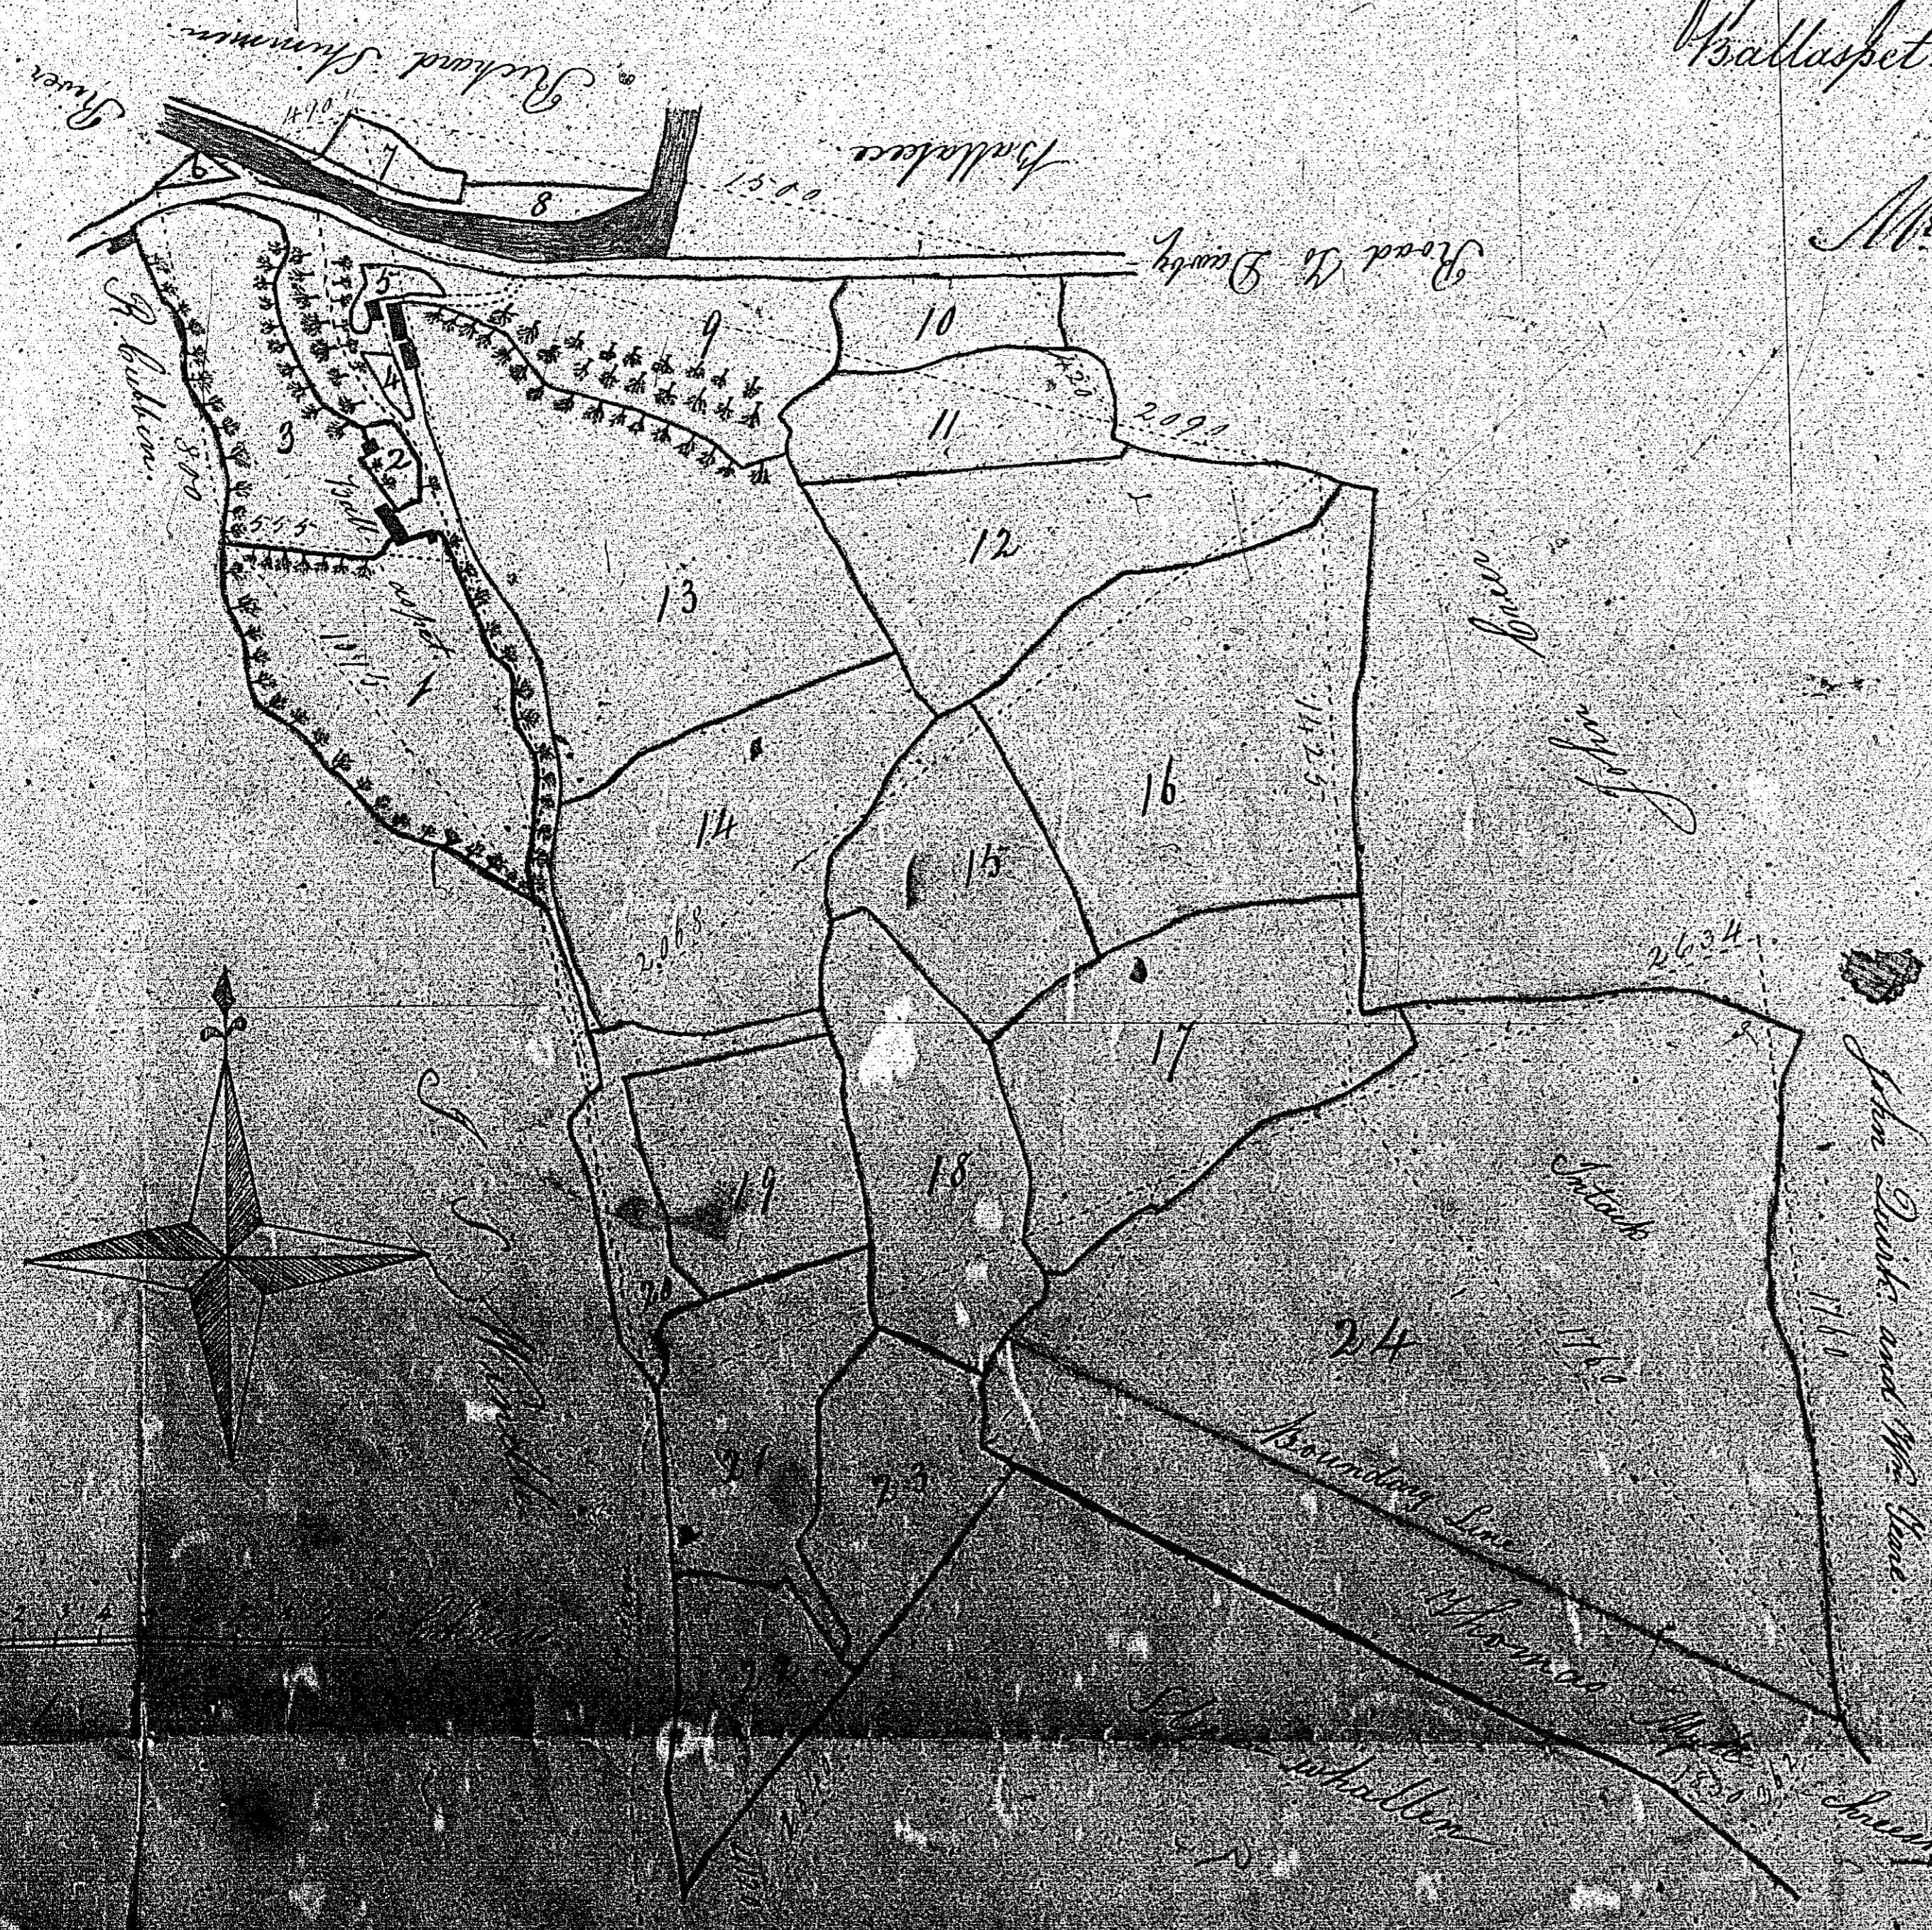

PLAN and Survey
 of part of the Duntrelands of Bonowhill and
 Madraspet in the parish of W.K. Patrick
 the property of
 Mr. Thomas Halsay.

Reference.			
No.	a.	b.	p.
1	3	1	26
2	1	0	27
3	2	1	19
4	0	1	12
5	0	0	20
6	0	0	9
7	0	1	22
8	4	2	18
9	0	3	31
10	1	3	6
11	3	2	5
12	5	3	20
13	4	1	18
14	1	2	1
15	5	3	33
16	4	1	33
17	3	0	18
18	2	1	0
19	1	1	11
20	2	2	4
21	1	2	36
22	2	0	11
23	16	3	31
Total	69	3	20