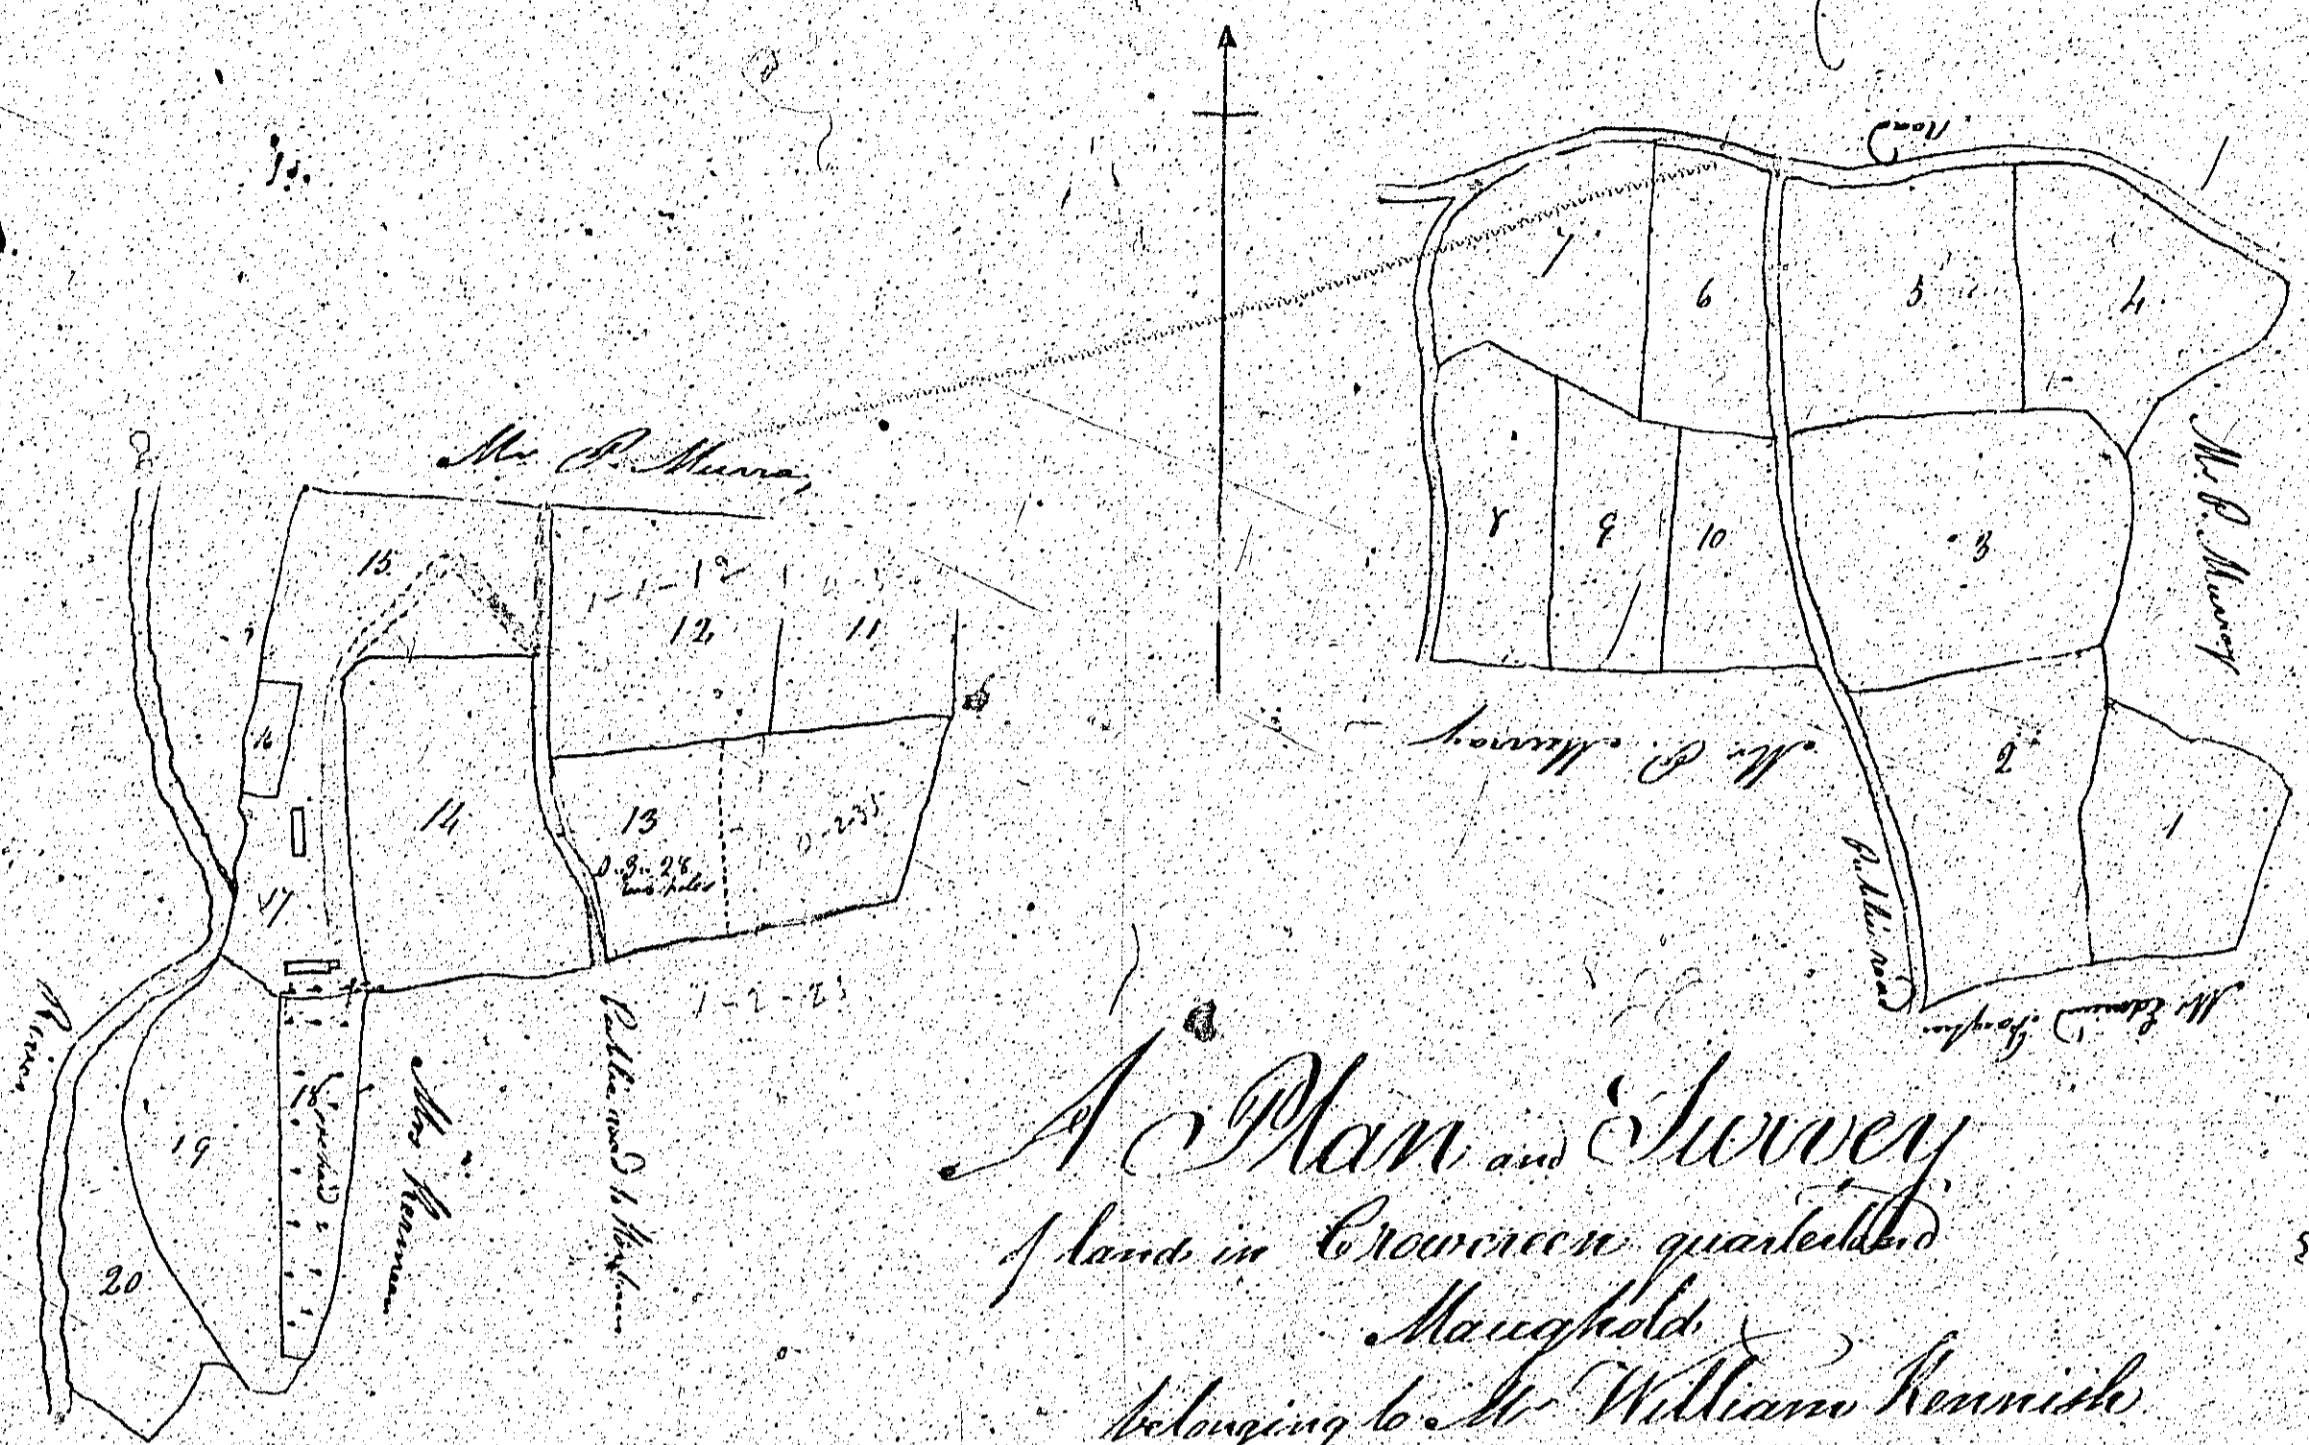

88

No	Area	Acres	Roods	Faths
1	1	1	0	0
2	1	2	0	0
3	1	3	0	0
4	1	0	22	0
5	1	2	19	0
6	1	2	36	0
7	1	3	37	0
8	1	1	13	0
9	1	2	44	0
10	1	2	30	0
11	1	3	28	0
12	1	1	1	0
13	1	2	18	0
14	1	1	18	0
15	1	3	40	0
16	1	3	23	0
17	1	3	29	0
18	1	2	6	0
19	1	1	0	0
20	1	5	18	0
21	3	12	0	0

*A Plan and Survey
of lands in Crookedness quarter
Maughold
belonging to Mr. William Kennish
by John Brown
Aug 5th 1839*

Scale from Chain to Inch

ISLE OF MAN GOVERNMENT: GENERAL REGISTRY
TITHE PLANS: PARISH OF MAUGHOLD
Original coloured 1:30