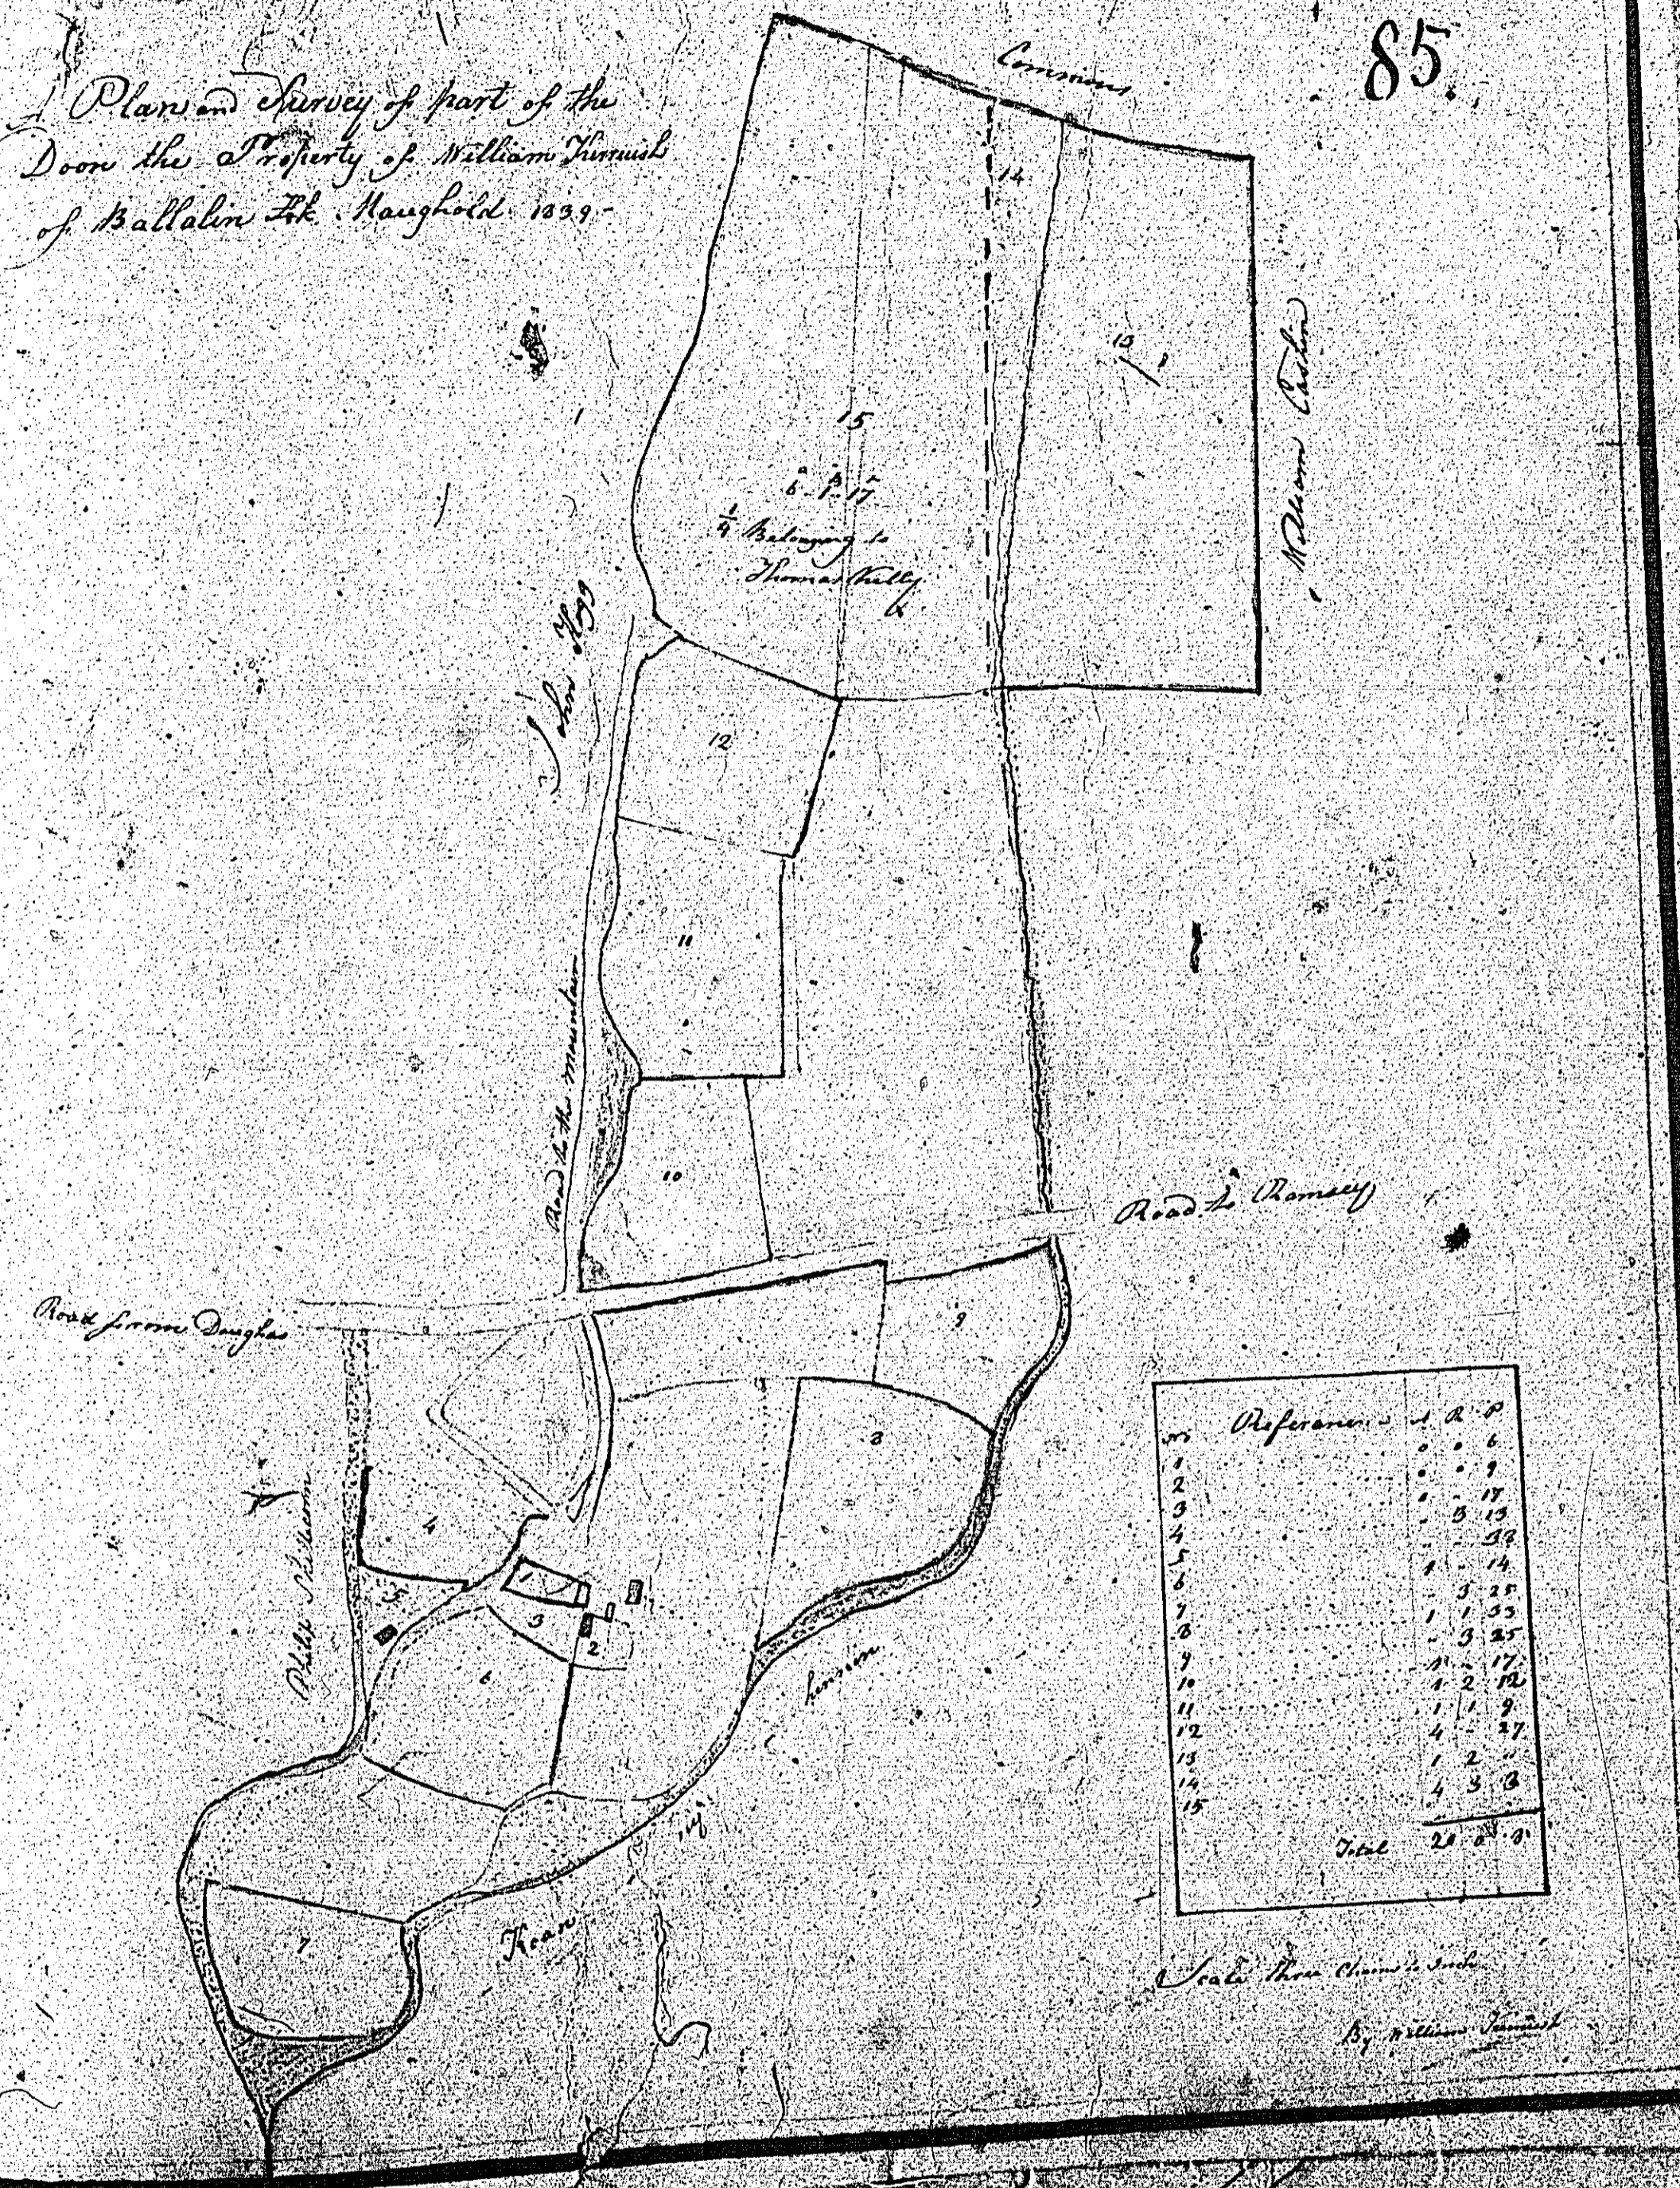

78
an Atlas
of the
Isle of Man
1843
Mr. Harrison
1843
Used to Ramsey
A Plan and Survey of a house & garden
in Ballagorey beg Lelanter and Maughold
belonging to Mr. William Harrison
by Wm. Harrison
Scale two chains to an inch July 5th 1839

ISLE OF MAN GOVERNMENT: GENERAL REGISTRY

TITHE PLANS: PARISH OF MAUGHOLD

Original coloured (decorative), marked

1:30

WILLIAM KERRISH

Plan and Survey of part of the
Down the Property of William Kerrish
of Ballalin Fk. Naughfield 1839.

Acres
85.

1 2 10
3 10 0
4 10 0
5 10 0
6 10 0
7 10 0
8 10 0
9 10 0
10 10 0
11 10 0
12 10 0
13 10 0
14 10 0
15 10 0
Total 25 1/2

Surveyed for the Down
of Naughfield July 25 1839

WILLIAM KERRISH
Ballavelt of Marghodd's
Property in the Quarterland of
Phallatloe

*A Plan and Survey
of lands in Crookedness quarter
Maughold
belonging to Mr. William Kennish
by John Brown
Aug 5th 1839*

Scale from Chain to Inch

ISLE OF MAN GOVERNMENT: GENERAL REGISTRY
TITHE PLANS: PARISH OF MAUGHOLD
Original coloured 1:30