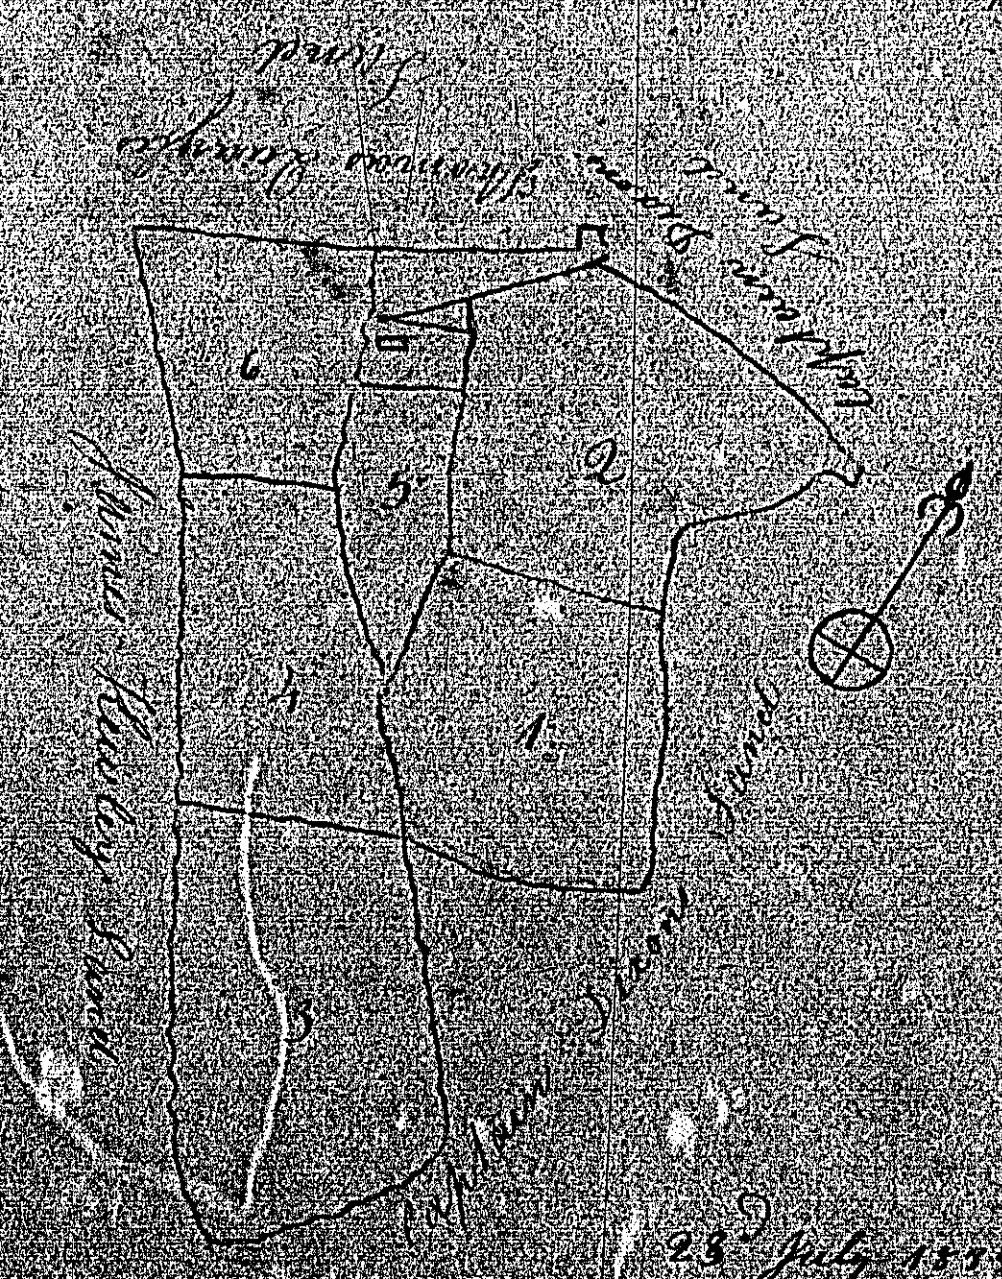

Survey
of part of Balluzin
Tirk Lonan
the property of
Mr. James Skelton

No.	A.	R.	P.
1	1	2	53
2	1	2	21
3	1	2	55
4	1	1	24
5	1	1	38
6	1	1	18
House Contents			18
Total			181

Scale

28th July 1817
Surveyed by me
James Skelton
Tirk Lonan