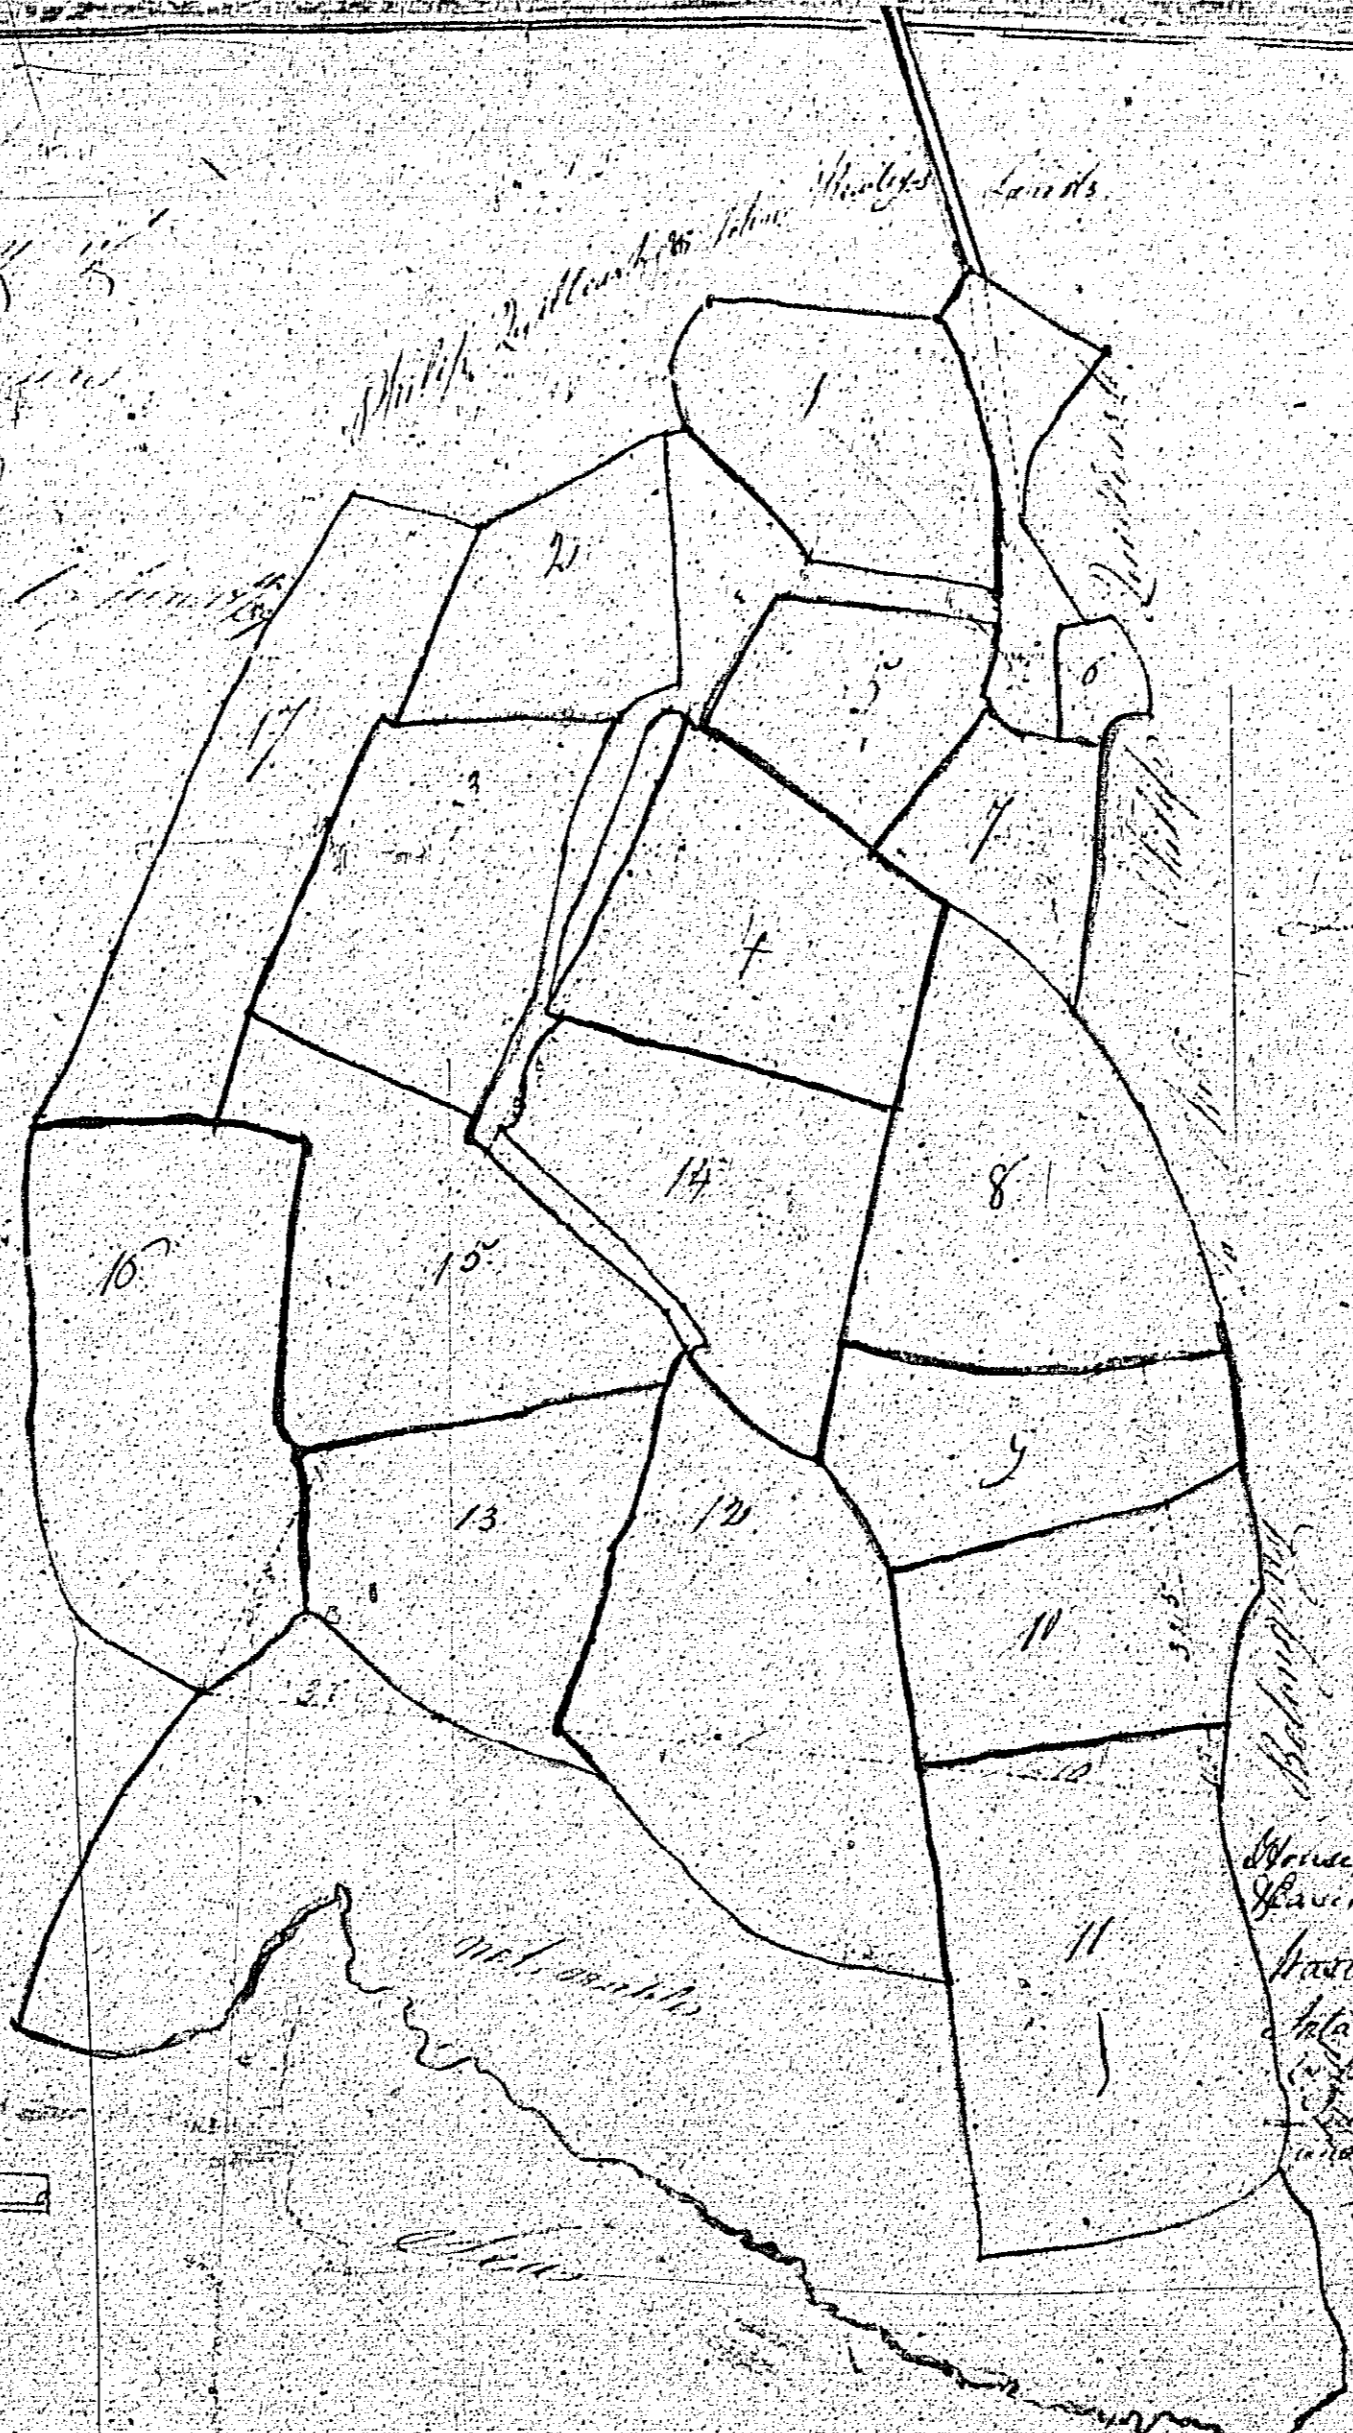

Survey
of a cottage and garden
on the estate of
Ballinacorney
near Limerick
the property of
Mr. William Barry

208.

Content 20 perches

Scale
Three inches to a perch

17th March 1820
James Barry
Surveyor

Noticed

Survey 209.
of a house and garden
in the village of Lang
Lanier
the property of
Mr James Leary

Content 6 poles \square

Scale 8th June 1841
three inches to an inch
Surveyed by me
James Gray

Articled

Survey 210
of a house and garden
in Baldinore
London
the property of
Mrs. Bulliam

Content 50 poles

Scale
Three chains to an acre

Attest
Surveyed by me
James Gray
London

*A Plan and Survey of
 the Parish of Lonan
 in the County of Down
 by Robert Hill Esq. Surveyor
 1794*

Noted

211

As the boundaries of the various parishes