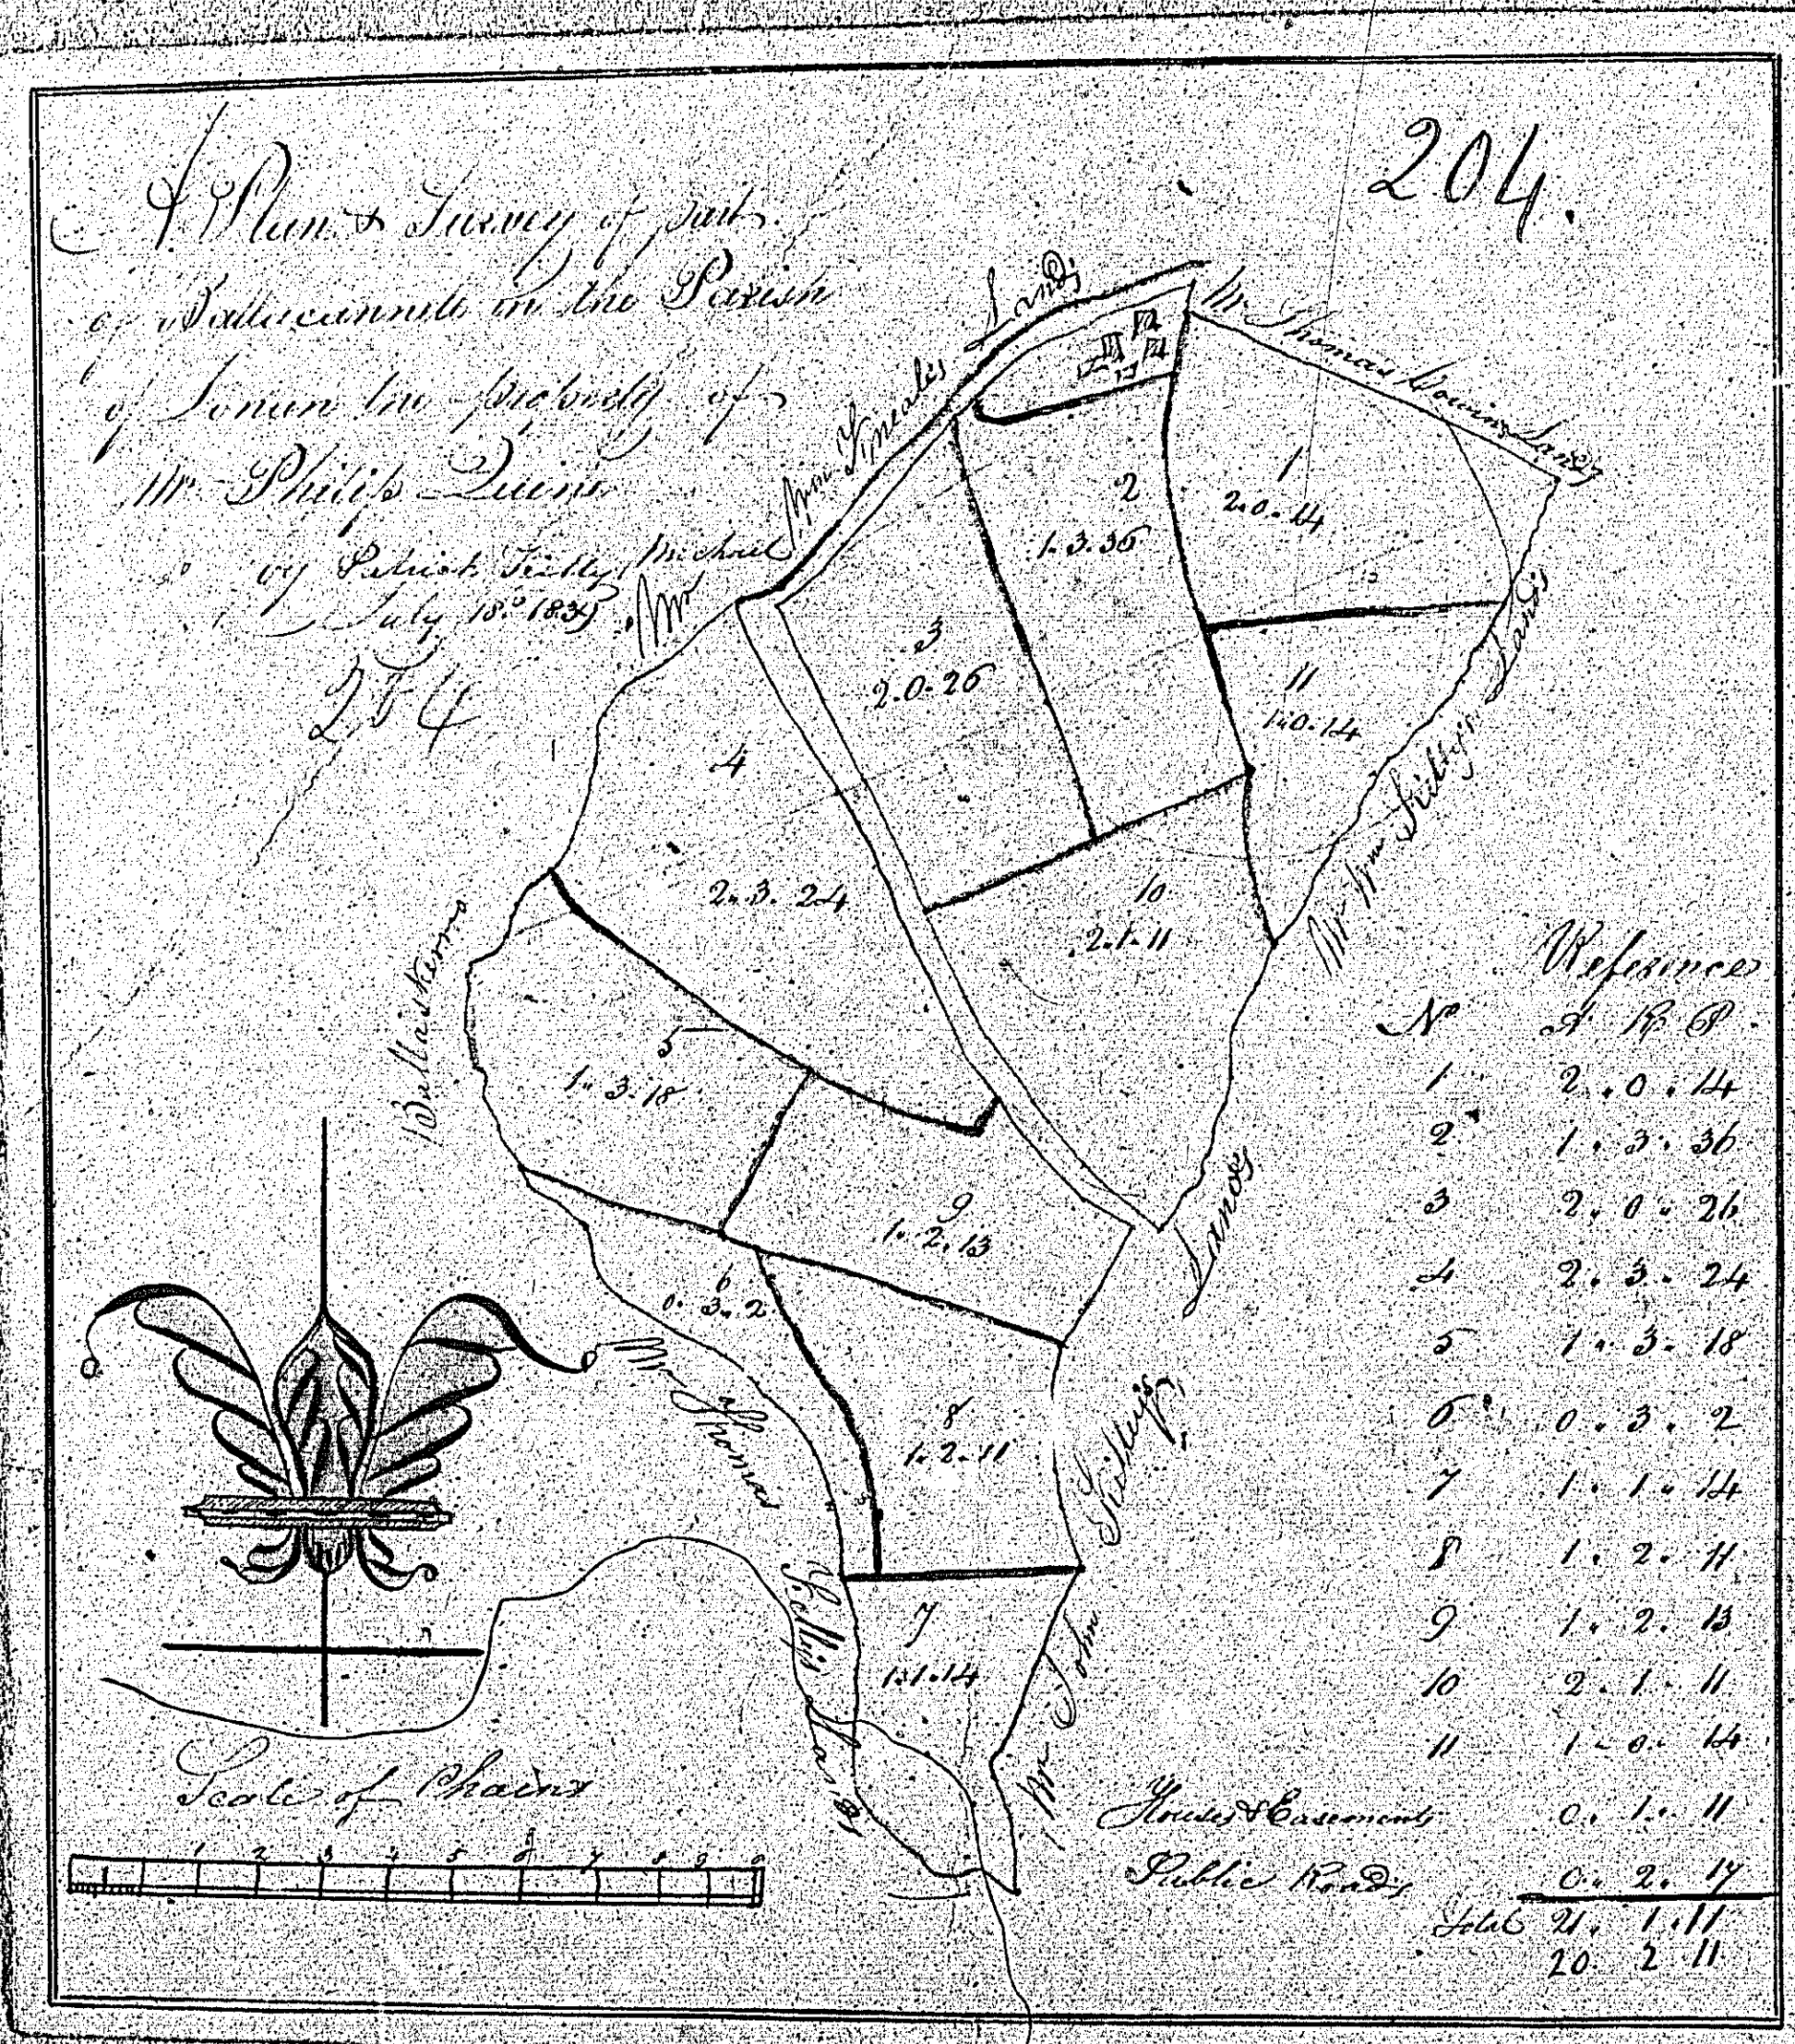

ISLE OF MAN GOVERNMENT: GENERAL REGISTRY

TITHE PLANS: PARISH OF LONAN

Original coloured

1:30

Proposed

Notes

205

*Survey
of a house and garden
in the parish of
London
the property of
Mr James Swill*

Content 3 poles

*Scale
Three chains to an inch*

*17th July 1841
Surveyed by me
James Swill
Surveyor*

New one