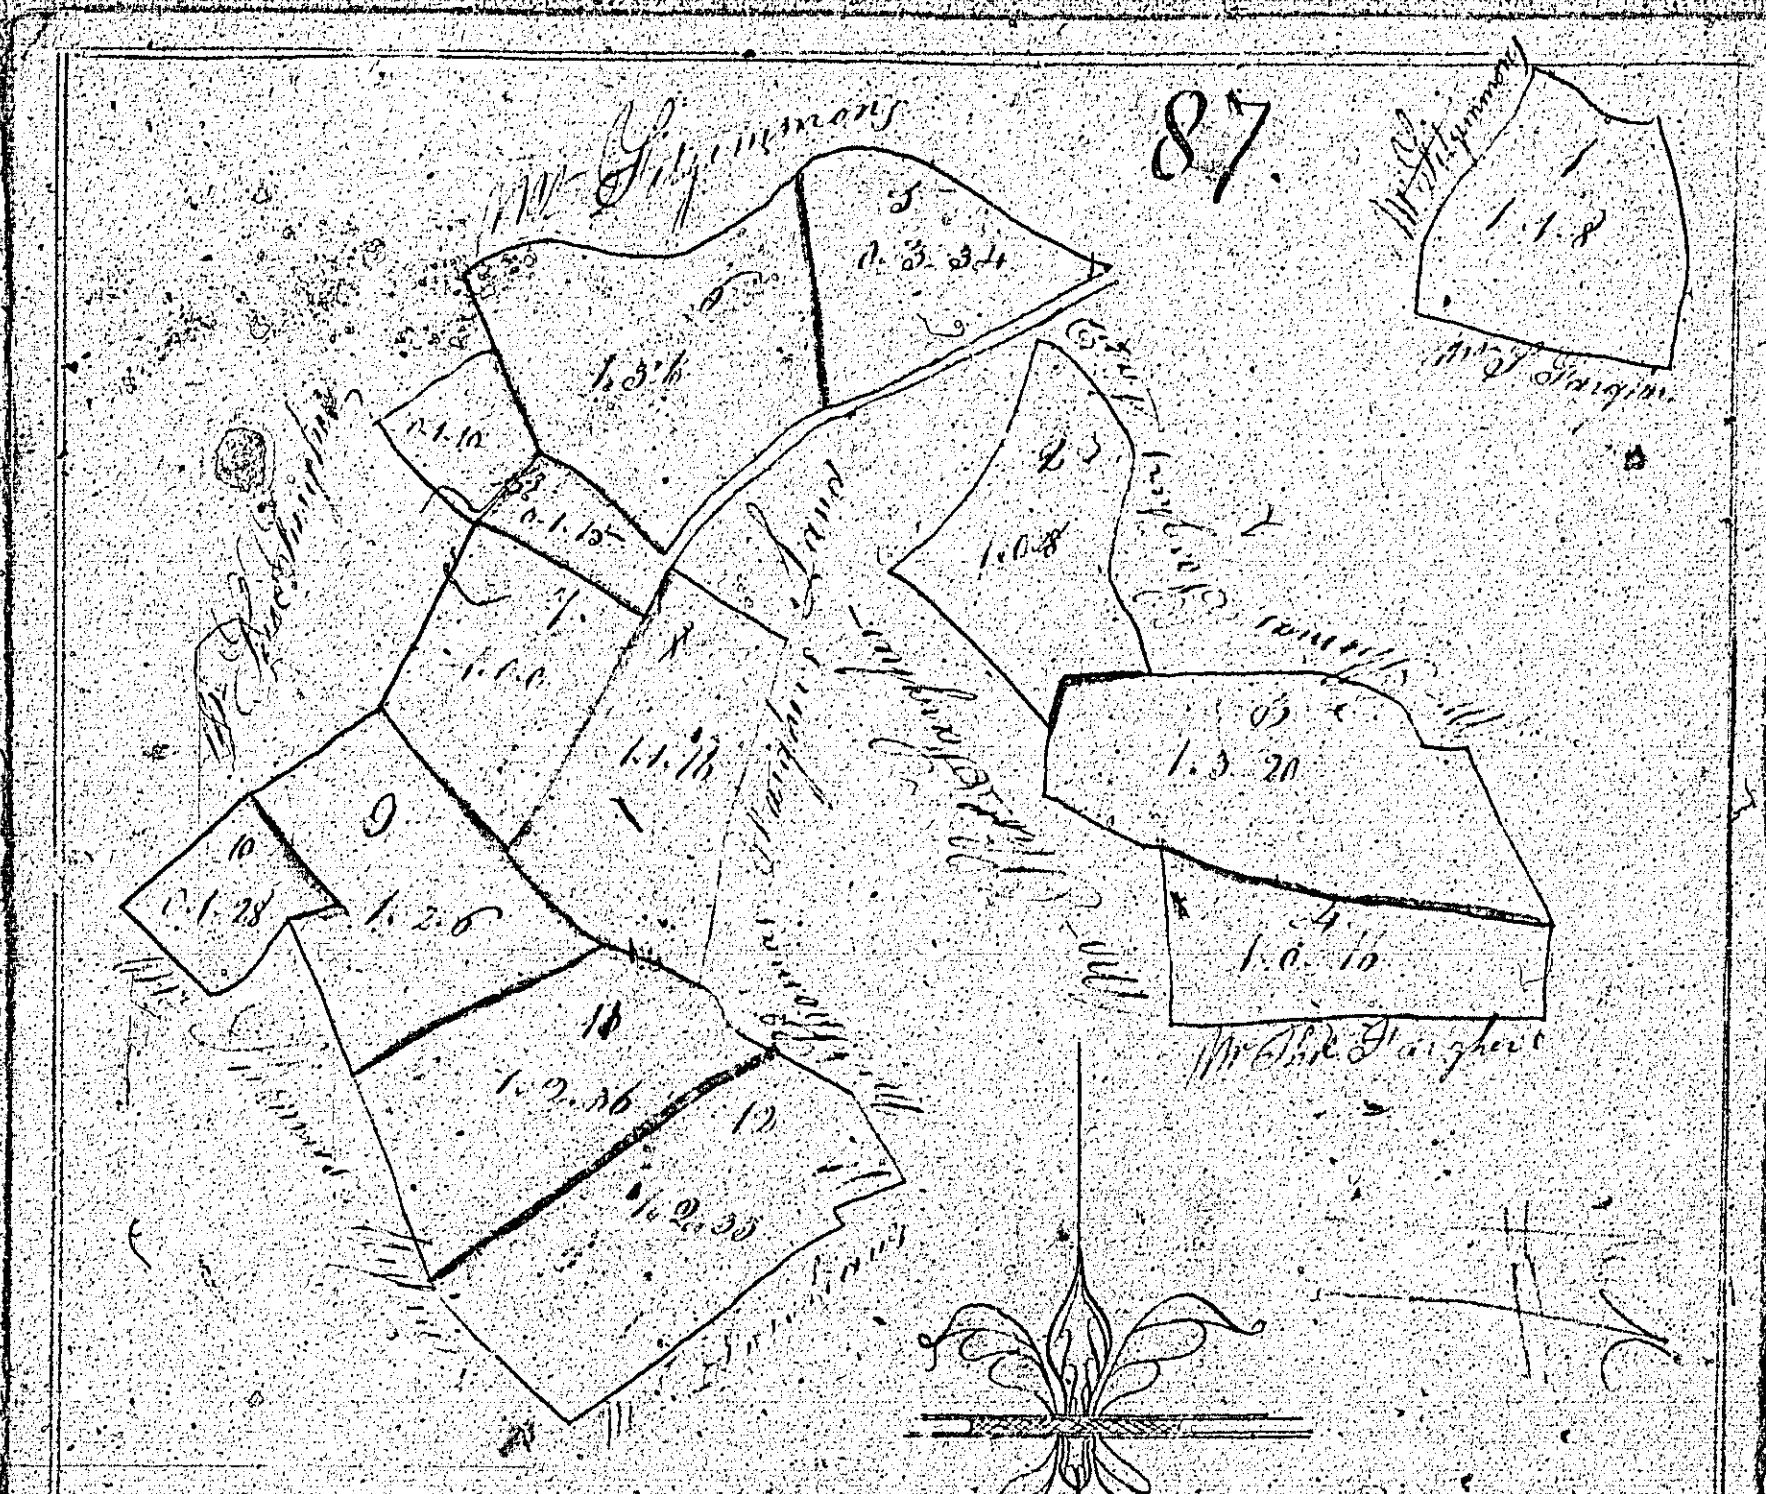

Noticed

87.

© J. P. Johnson & Son
part of ground in the
lot known to the property
of the said J. P. Johnson
by virtue of the
deed of the 10th day of
July 1839

Reference	
1	1. 2. 21
2	1. 1. 18
3	1. 0. 8
4	1. 0. 20
5	1. 0. 16
6	1. 0. 21
7	1. 0. 0
8	1. 0. 11
9	1. 0. 18
10	0. 11. 28
11	1. 0. 35
12	1. 0. 33
13	1. 0. 25
14	0. 1. 8
15	1. 0. 14
16	1. 0. 18
17	1. 0. 19
18	1. 0. 19
19	1. 0. 19
20	1. 0. 19

Survey of the
land of the
said J. P. Johnson
by virtue of the
deed of the 10th day of
July 1839