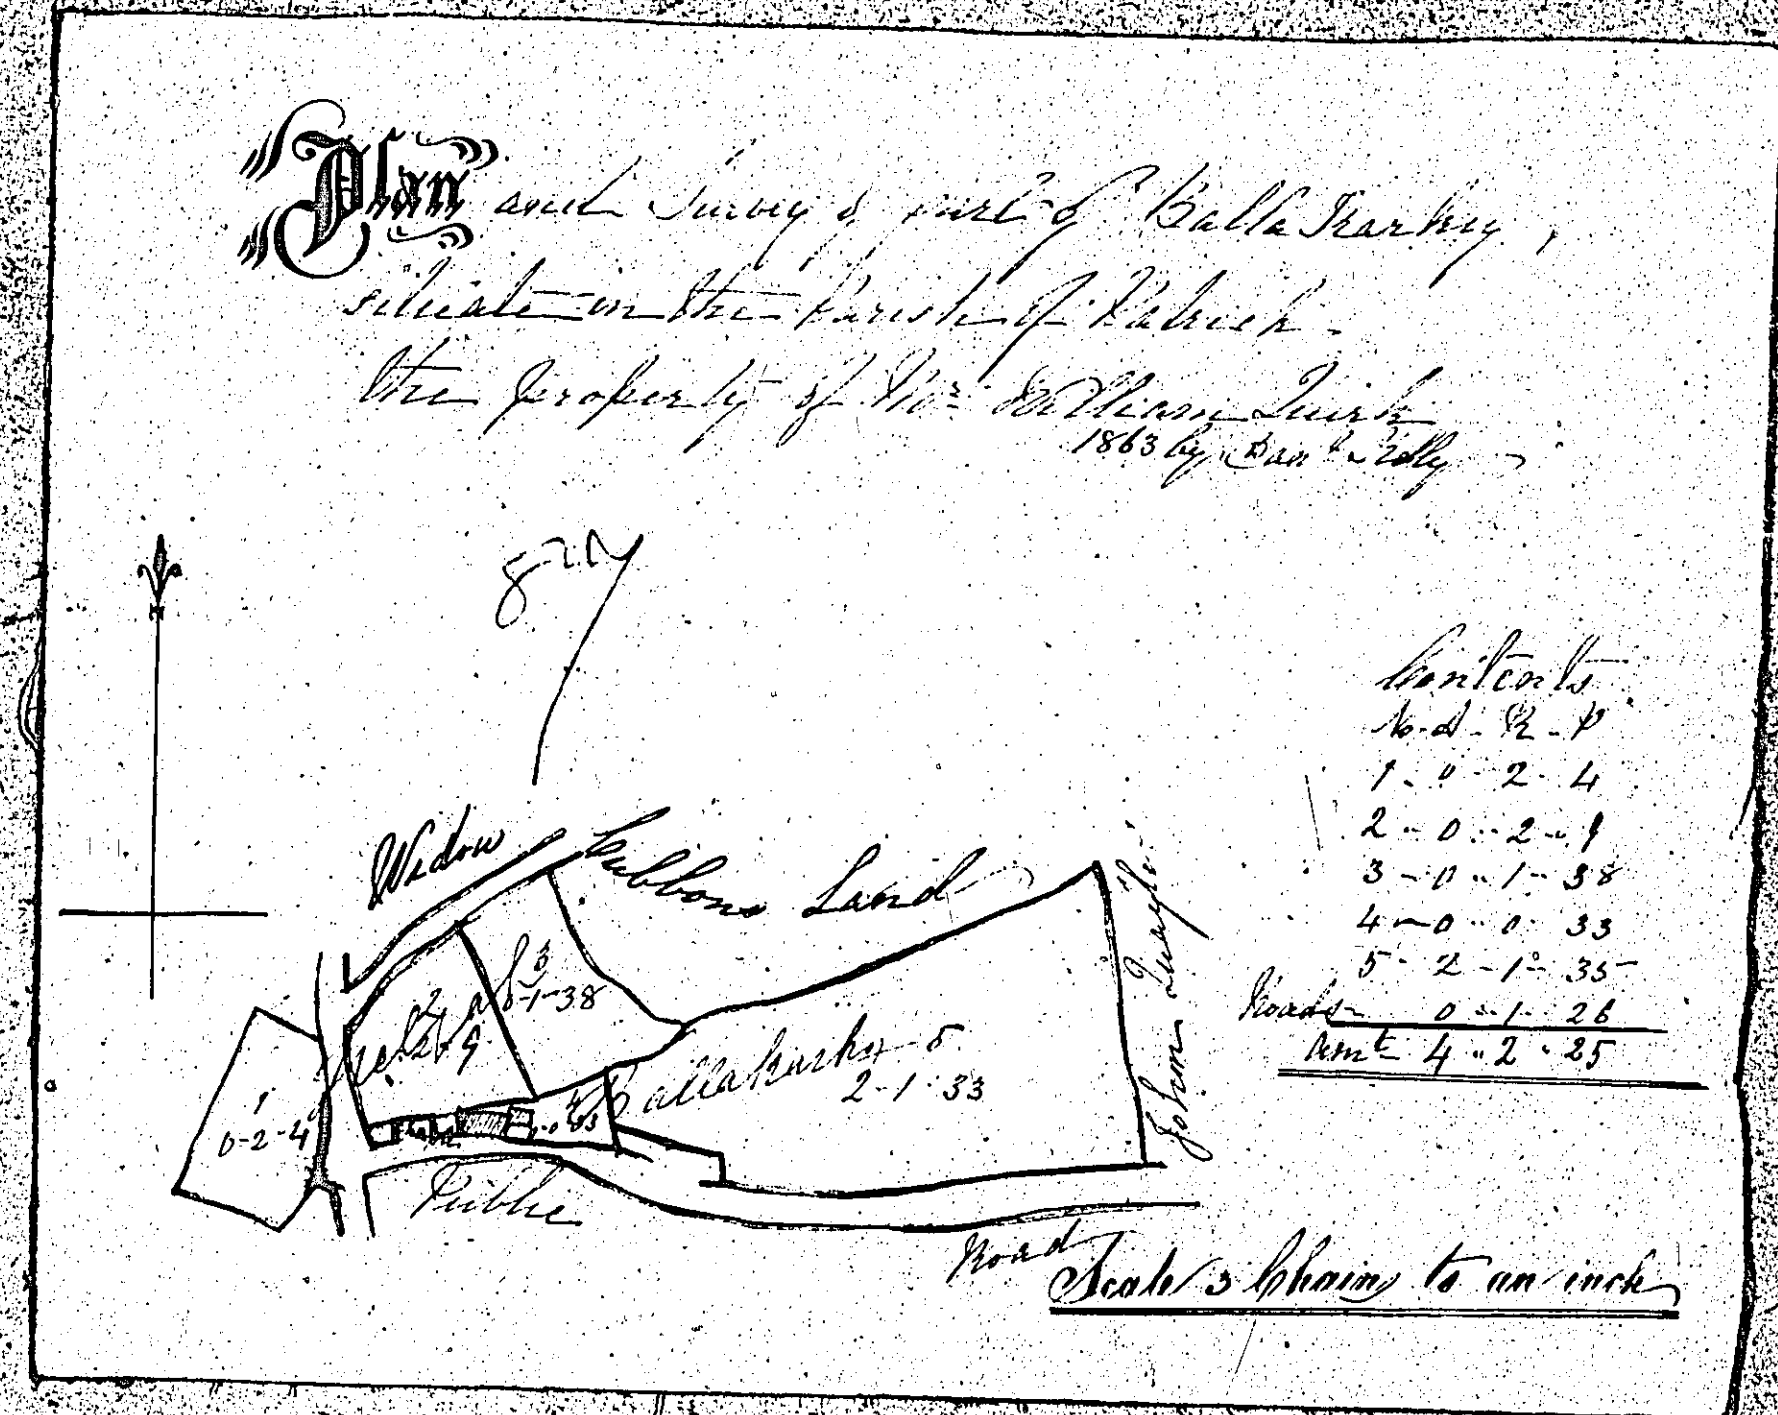

ISLE OF MAN GOVERNMENT: GENERAL REGISTRY

ASYLUM PLANS: PARISH OF PATRICK

Original monotone

1:23

ISLE OF MAN GOVERNMENT: GENERAL REGISTRY

ASYLUM PLANS: PARISH OF PATRICK

Originals coloured (decorative)

1:23

ISLE OF MAN GOVERNMENT: GENERAL REGISTRY

ASYLUM PLANS: PARISH OF PATRICK

Original coloured

1:23