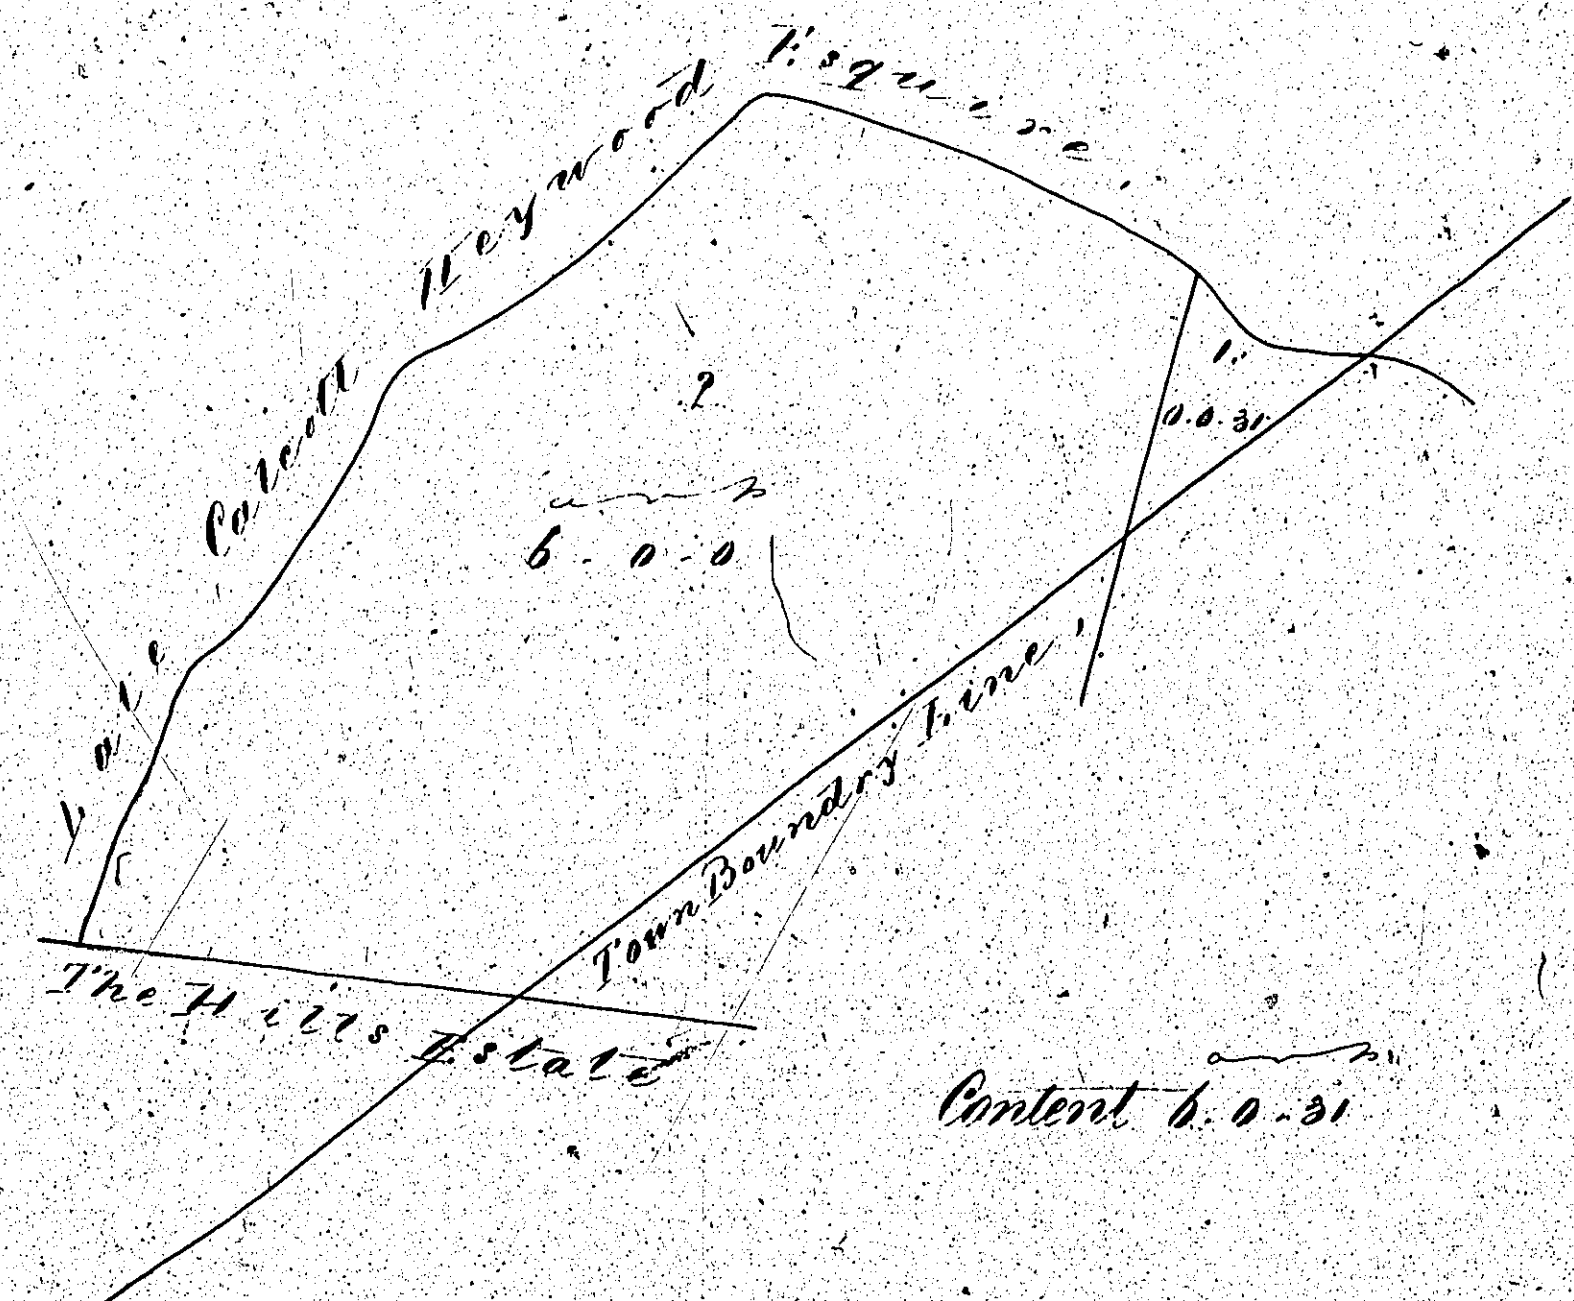

Content 2-1-2

Scale 2 chains

Property in Conchan
belonging to Mrs. Chuchan

199

Content 6-0-31

Scale 2 chains

Copied from Plan 34
by James W. M. 1861

ISLE OF MAN GOVERNMENT: GENERAL REGISTRY
ASYLUM PLANS: PARISH OF ONCHAN

Content 0-0-10

Scale 2 chains

204

*Pt of the Hills in Onchan
belonging to Thomas Lawson*

Content 0-0-3 1/2

Scale 2 chains

PLAN
of a plot of Building
Ground situated in
Drinkwater Street
Dorchester
the property of
HIRAM GONNALL.