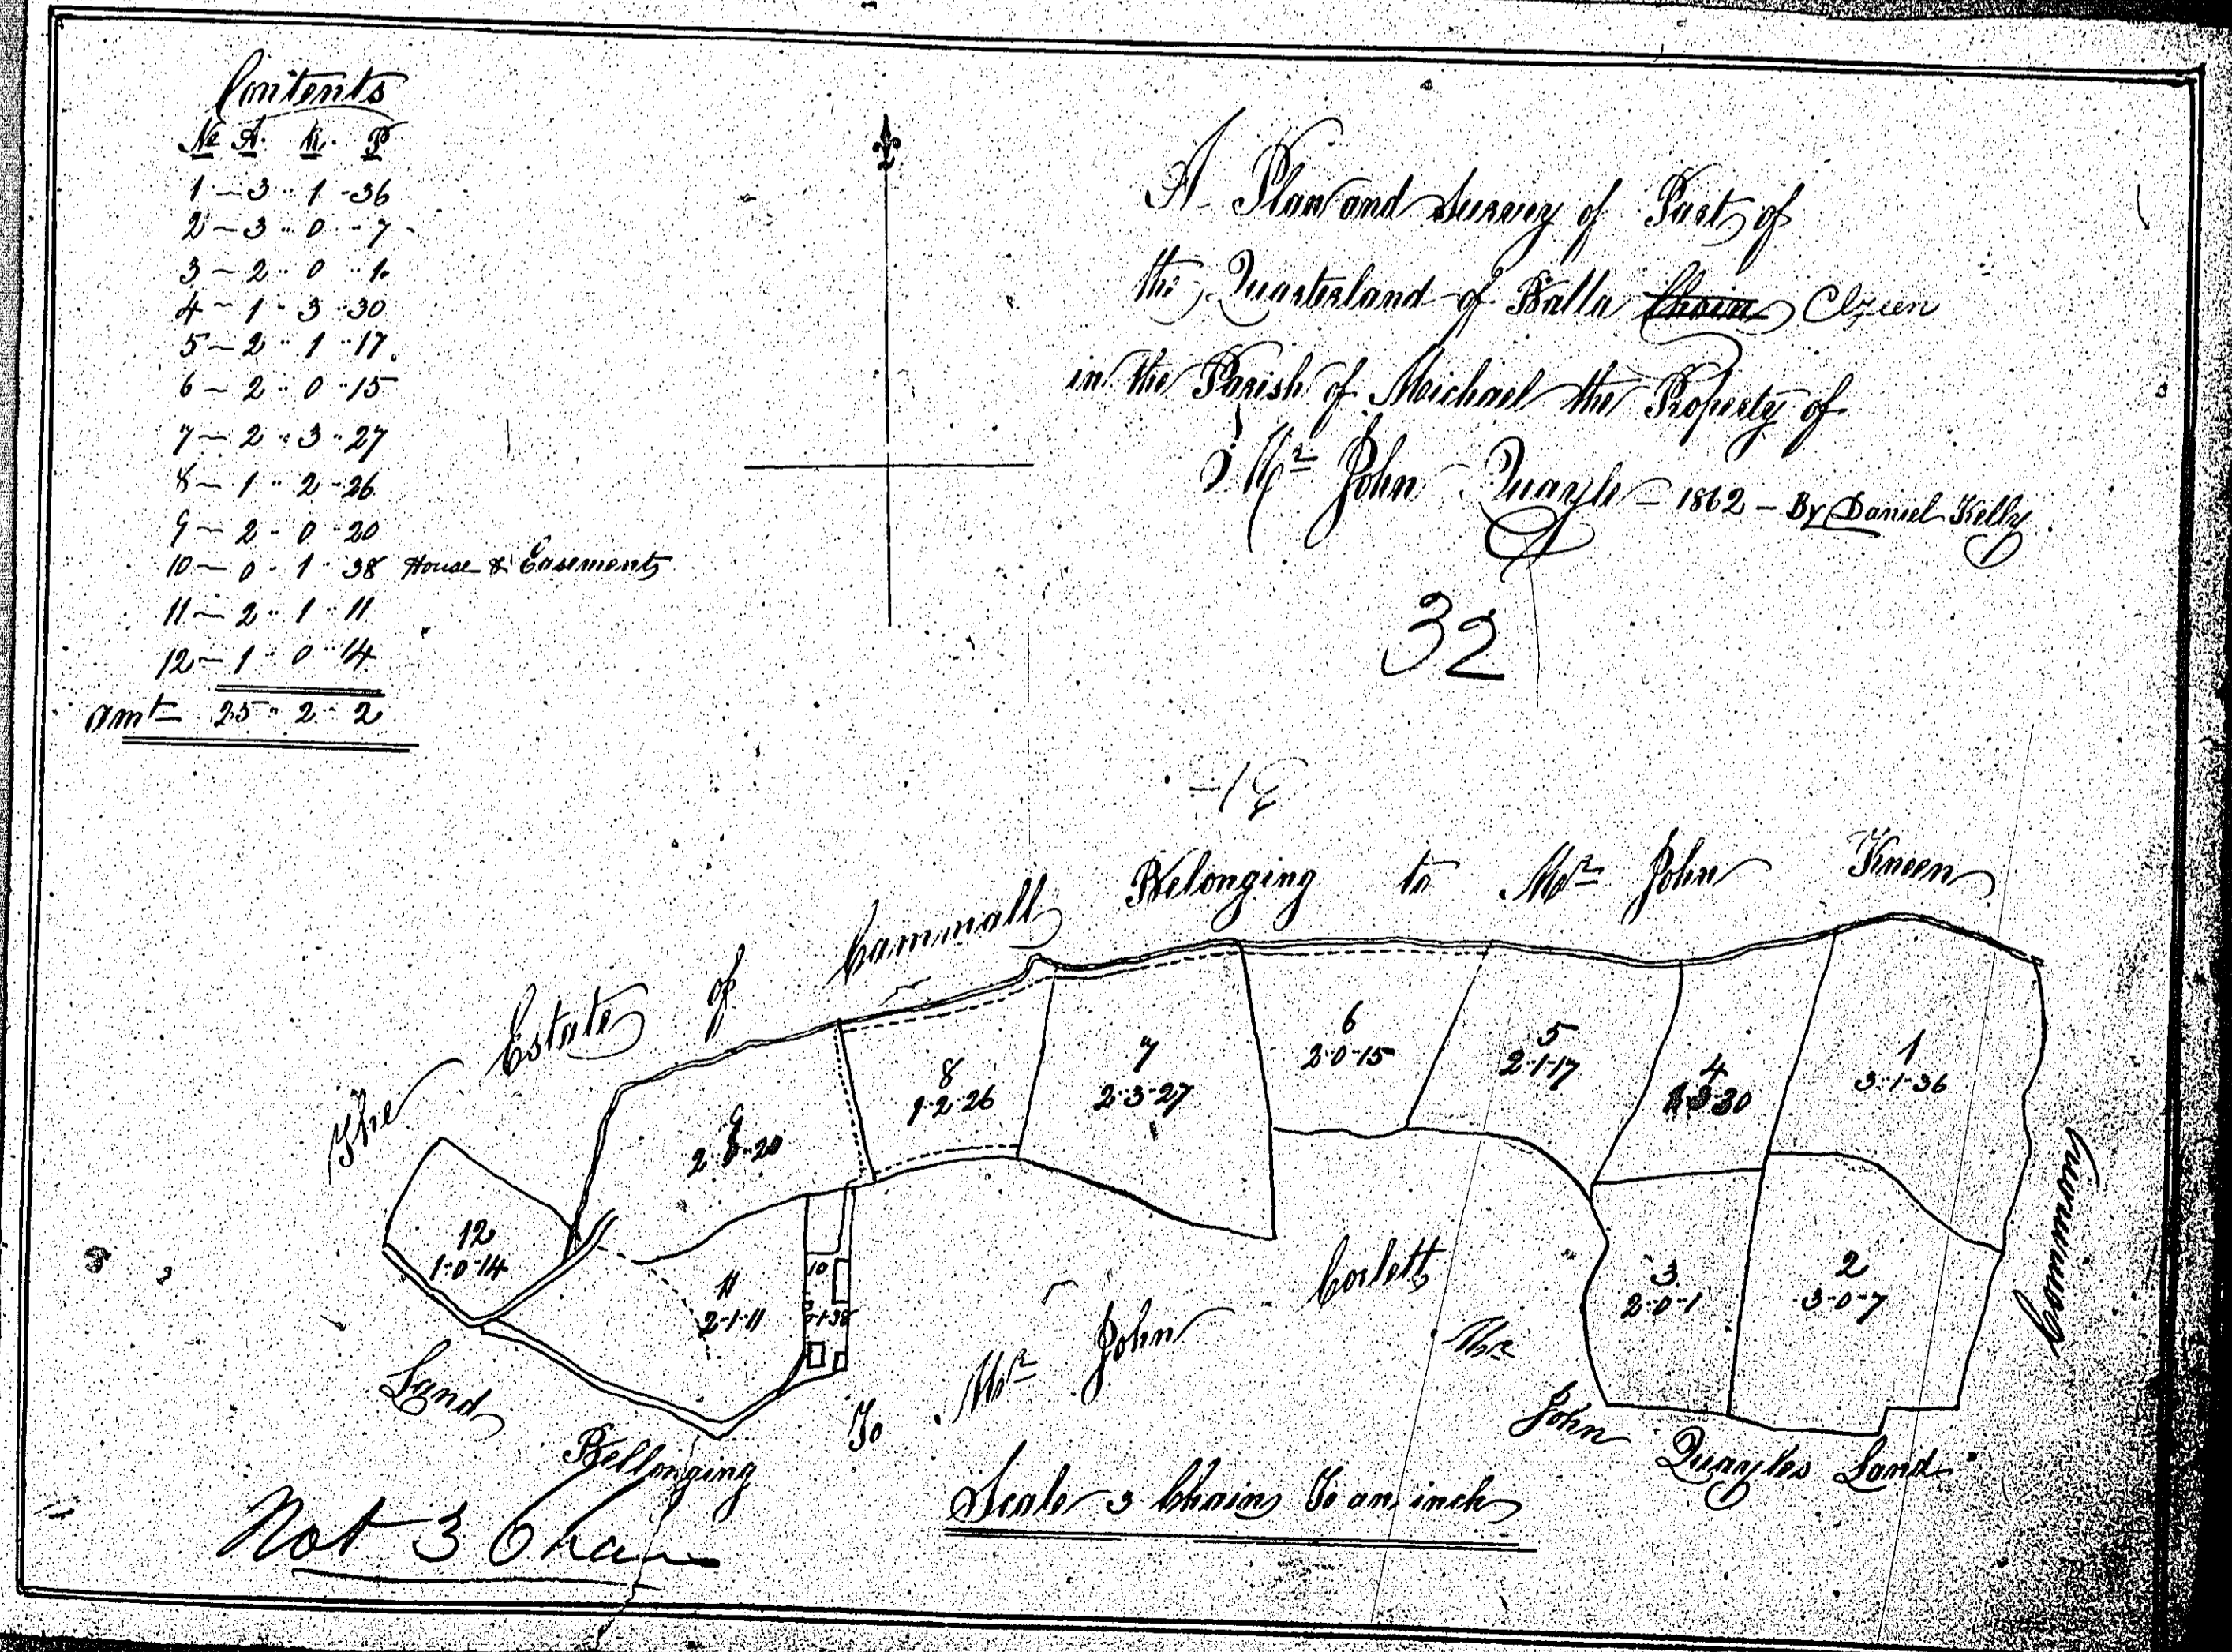

ISLE OF MAN GOVERNMENT: GENERAL REGISTRY

ASYLUM PLANS: PARISH OF MICHAEL

Original coloured (decorative)

1:23

ISLE OF MAN GOVERNMENT: GENERAL REGISTRY

ASYLUM PLANS: PARISH OF MICHAEL

1:23

- 31 Original coloured (decorative)
- 32 Original coloured

ISLE OF MAN GOVERNMENT: GENERAL REGISTRY

ASYLUM PLANS: PARISH OF MICHAEL

Originals coloured

1:23

ISLE OF MAN GOVERNMENT: GENERAL REGISTRY

ASYLUM PLANS: PARISH OF MICHAEL

Original coloured

1:23