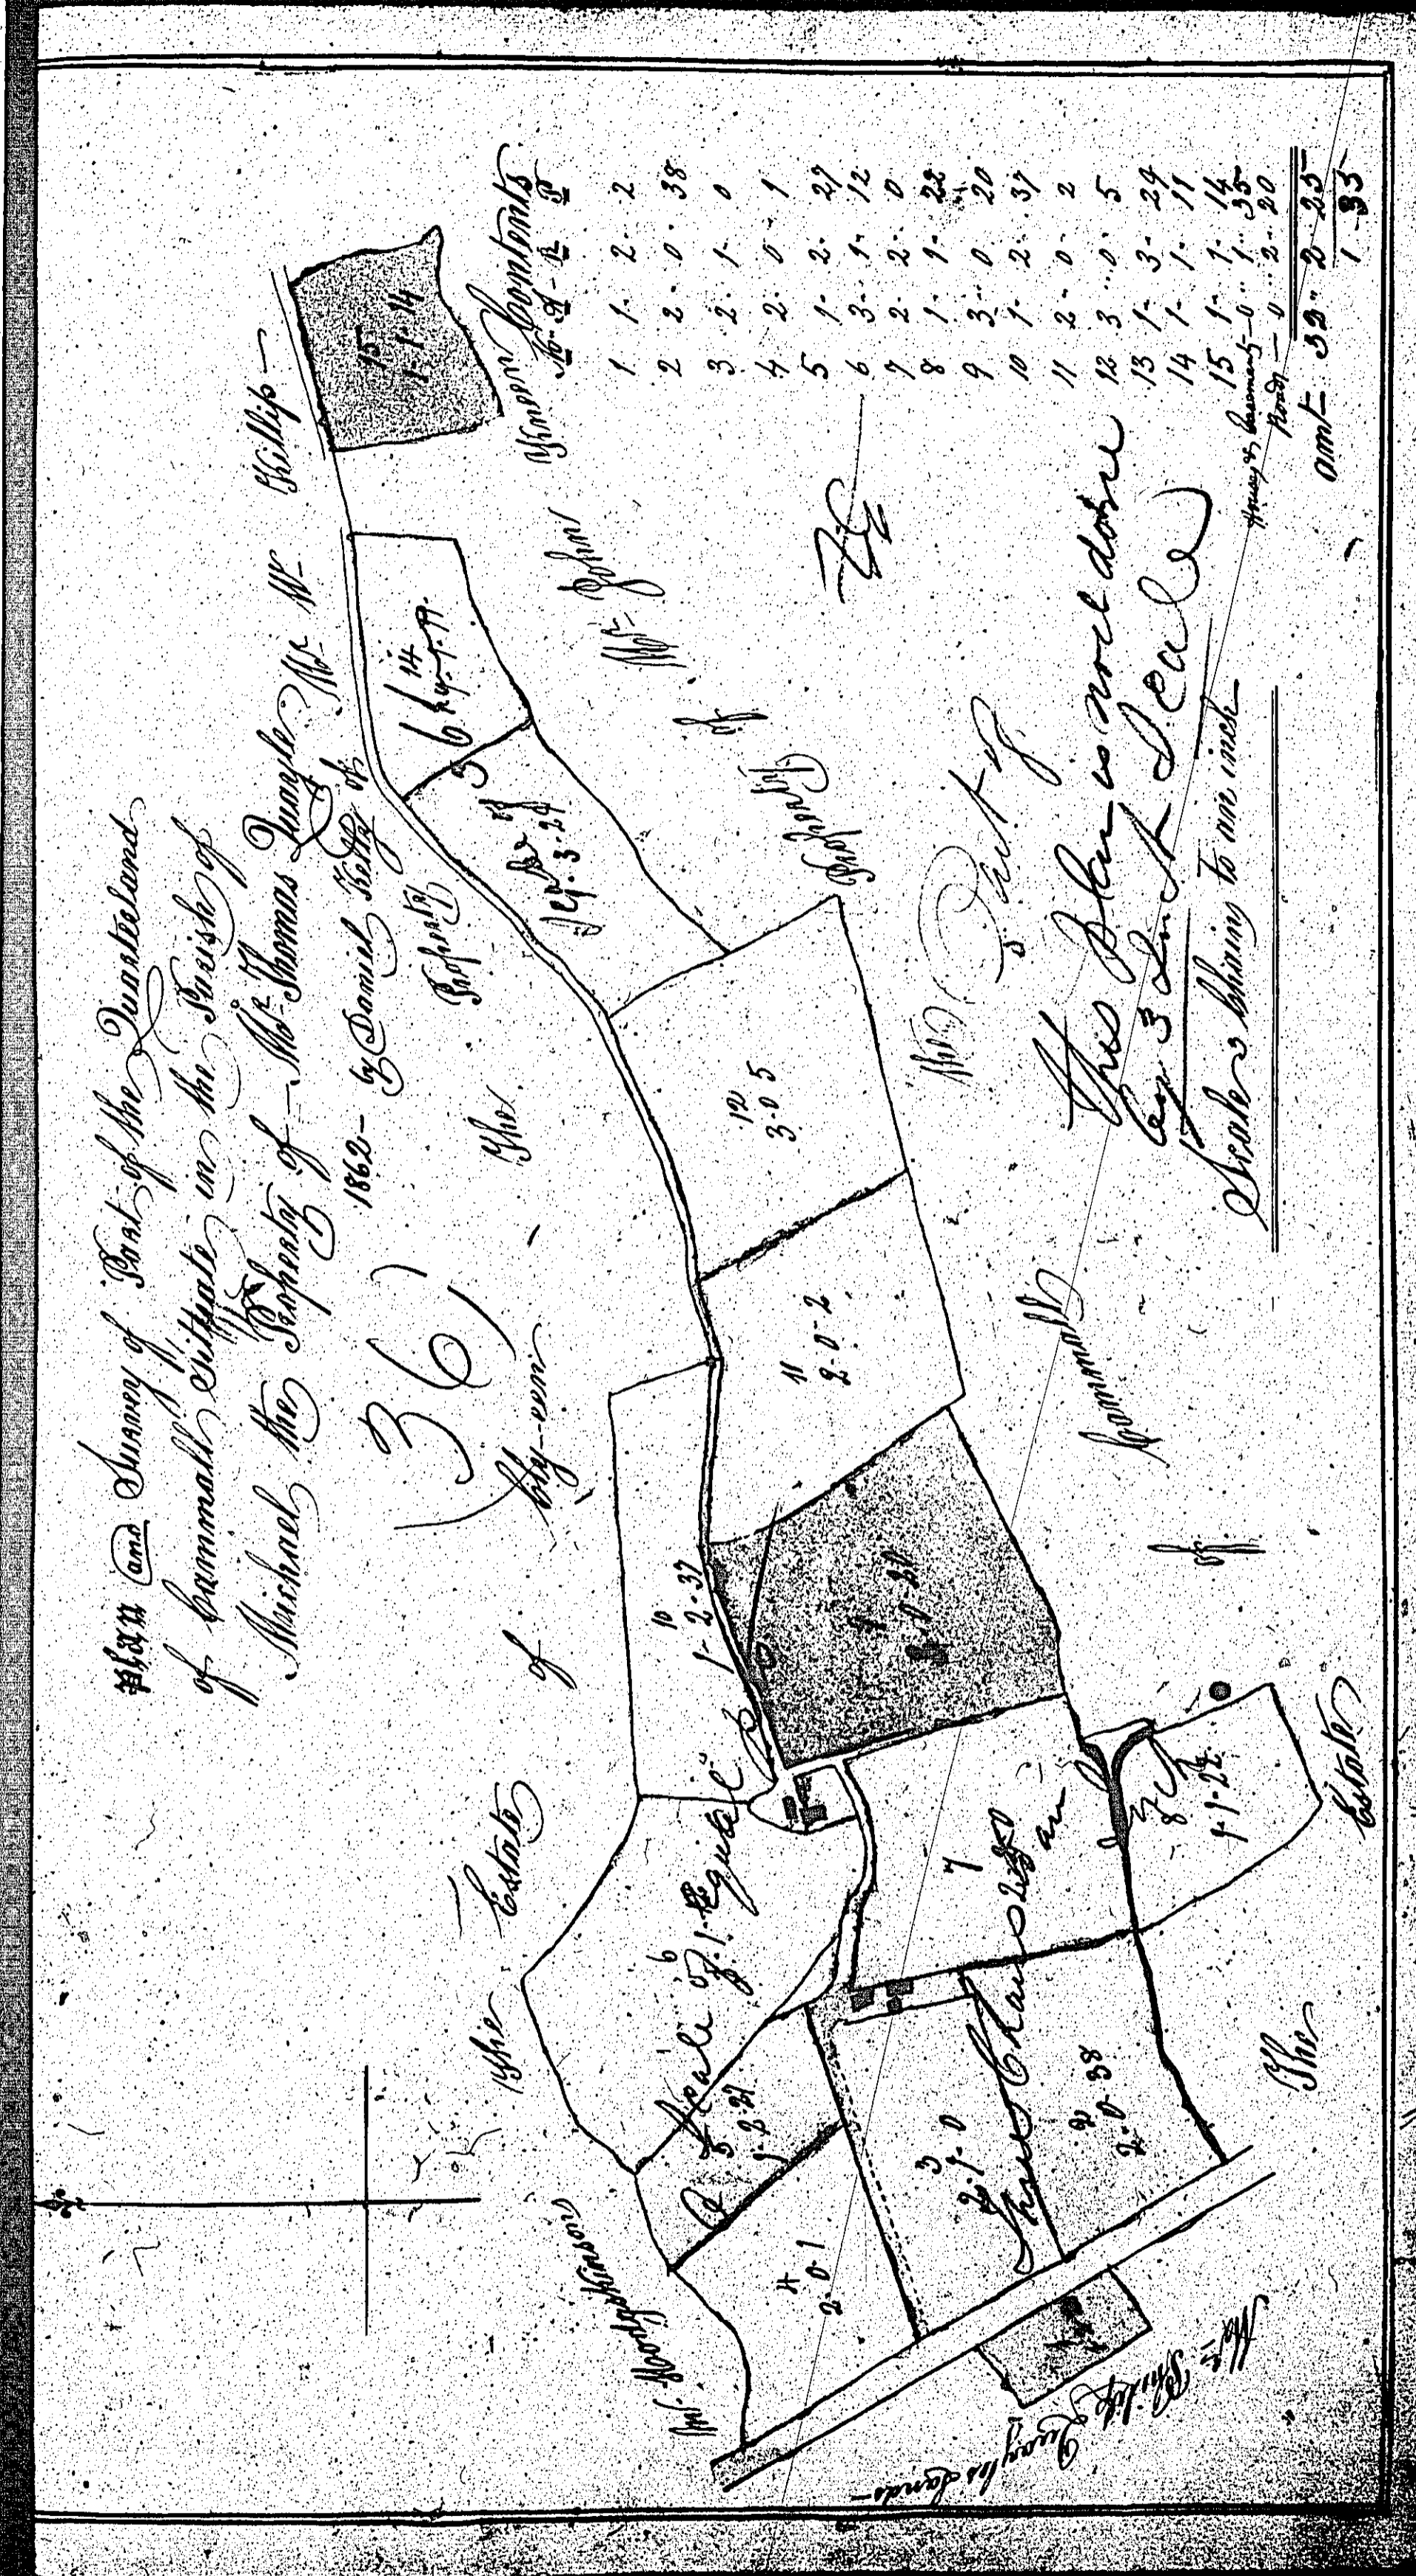

ISLE OF MAN GOVERNMENT: GENERAL REGISTRY

ASYLUM PLANS: PARISH OF MICHAEL

Originals coloured

1:23

ISLE OF MAN GOVERNMENT: GENERAL REGISTRY

ASYLUM PLANS: PARISH OF MICHAEL

Original coloured

1:23