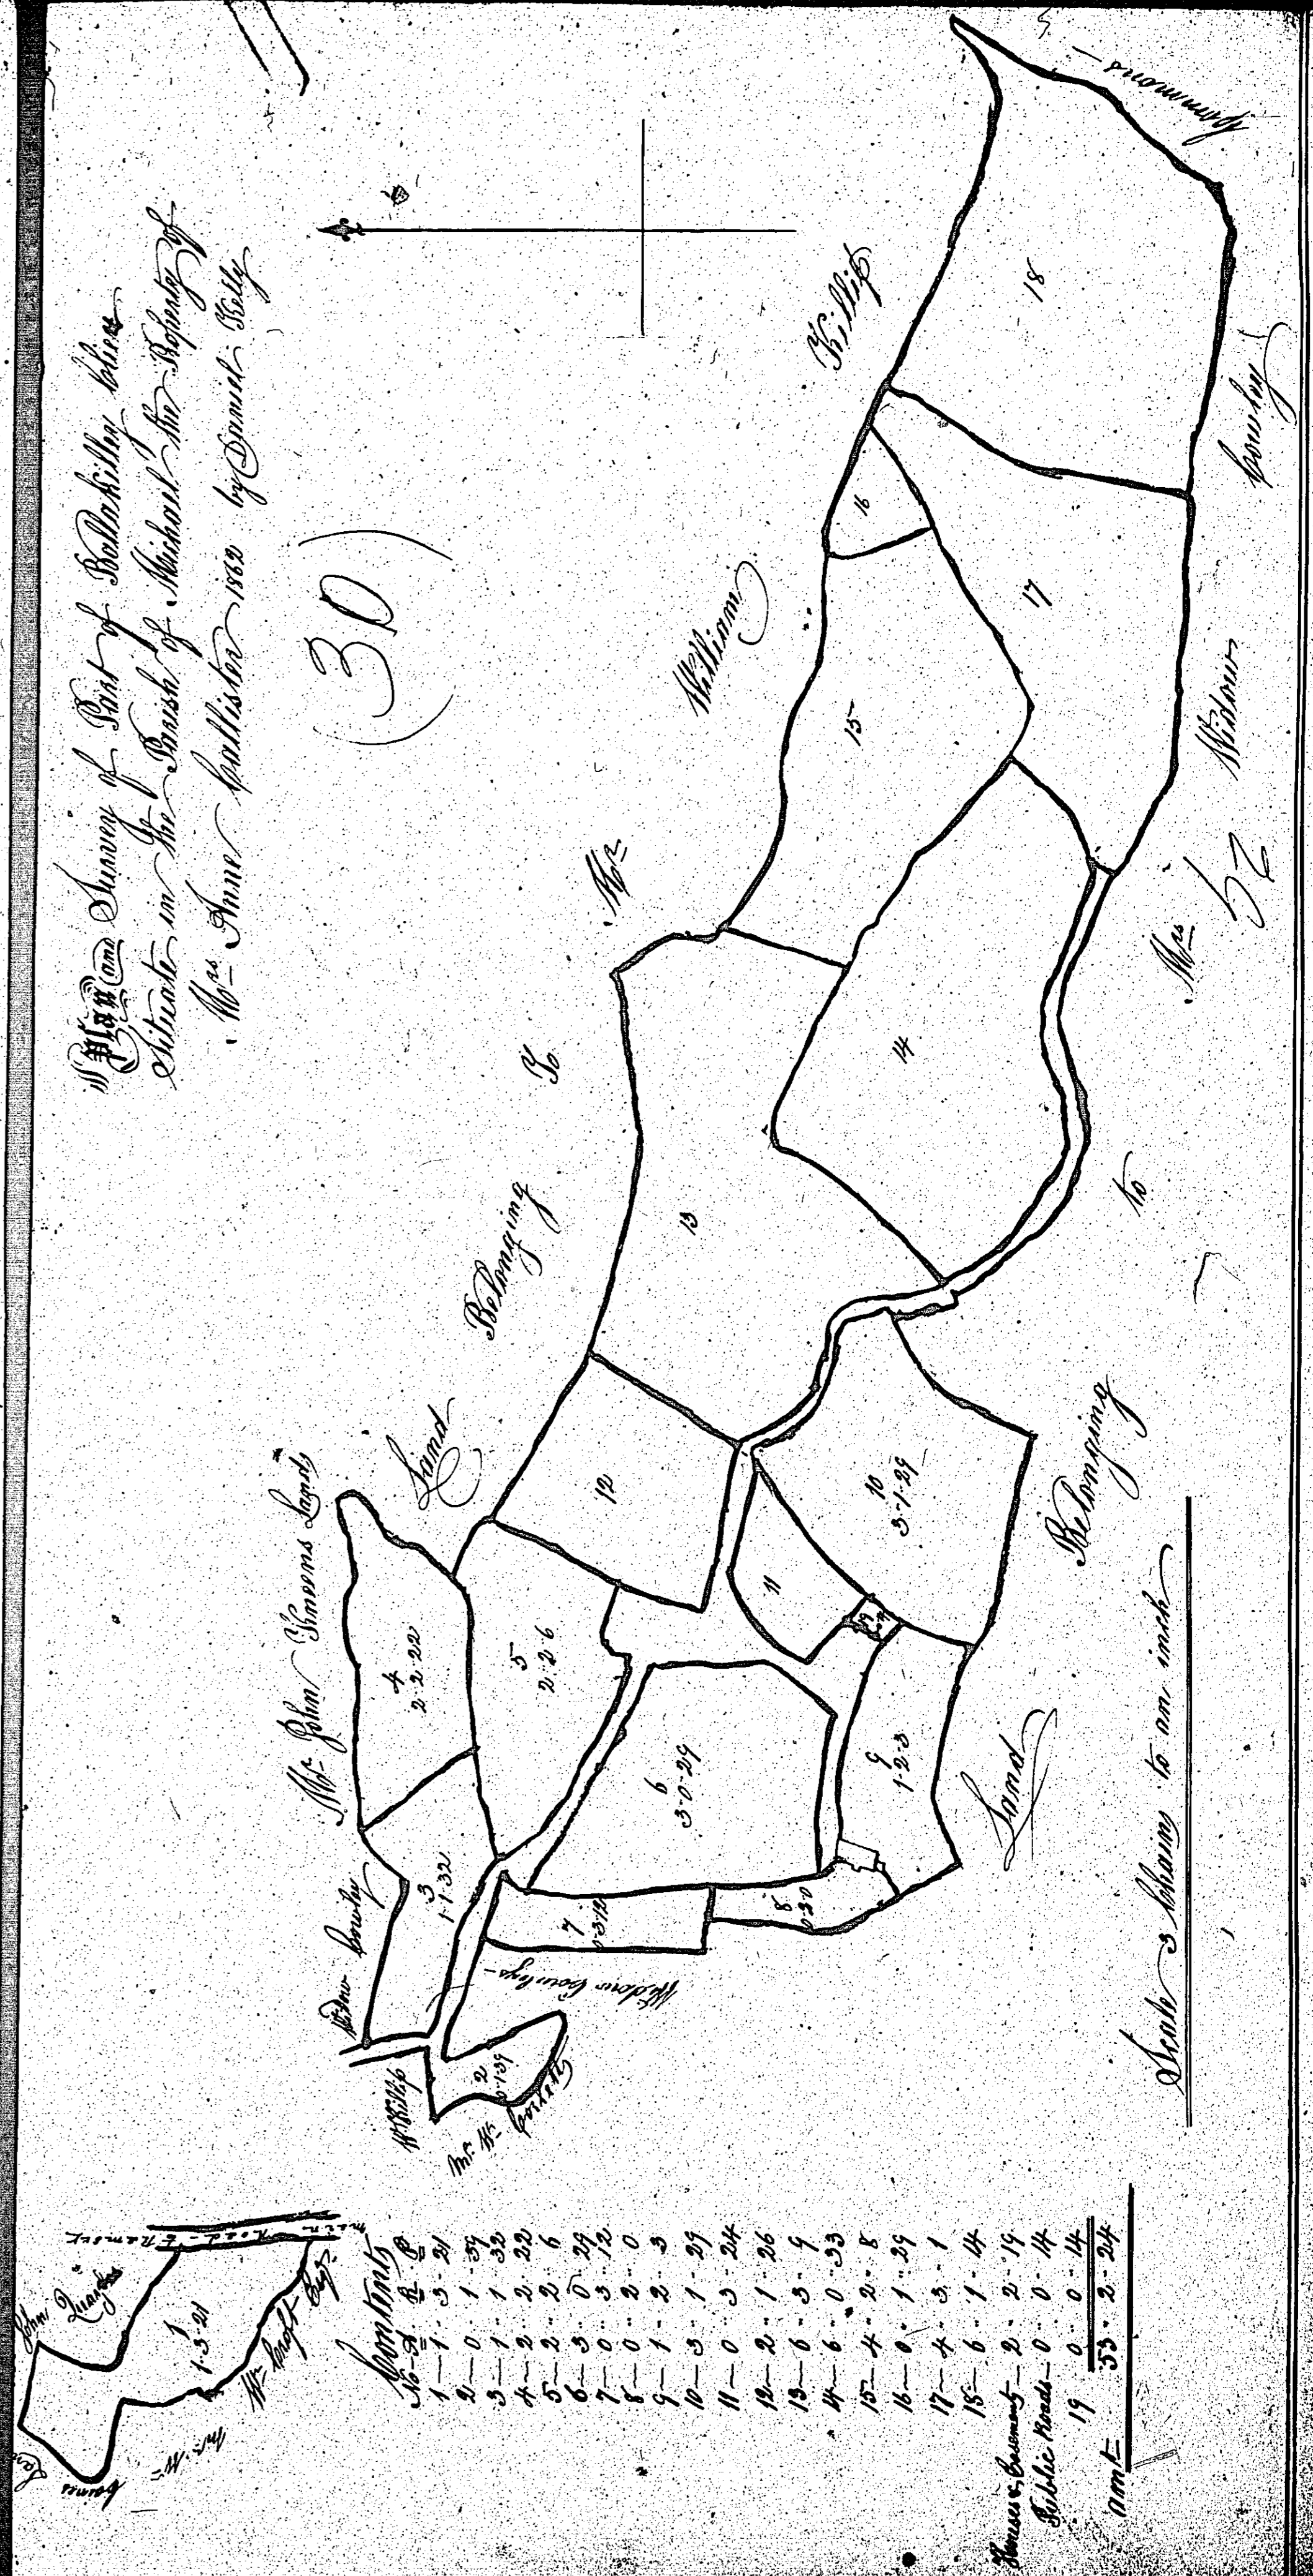

ISLE OF MAN GOVERNMENT: GENERAL REGISTRY

ASYLUM PLANS: PARISH OF MICHAEL

Original coloured (decorative)

1:23

ISLE OF MAN GOVERNMENT: GENERAL REGISTRY

ASYLUM PLANS: PARISH OF MICHAEL

1:23

- 31 Original coloured (decorative)
- 32 Original coloured