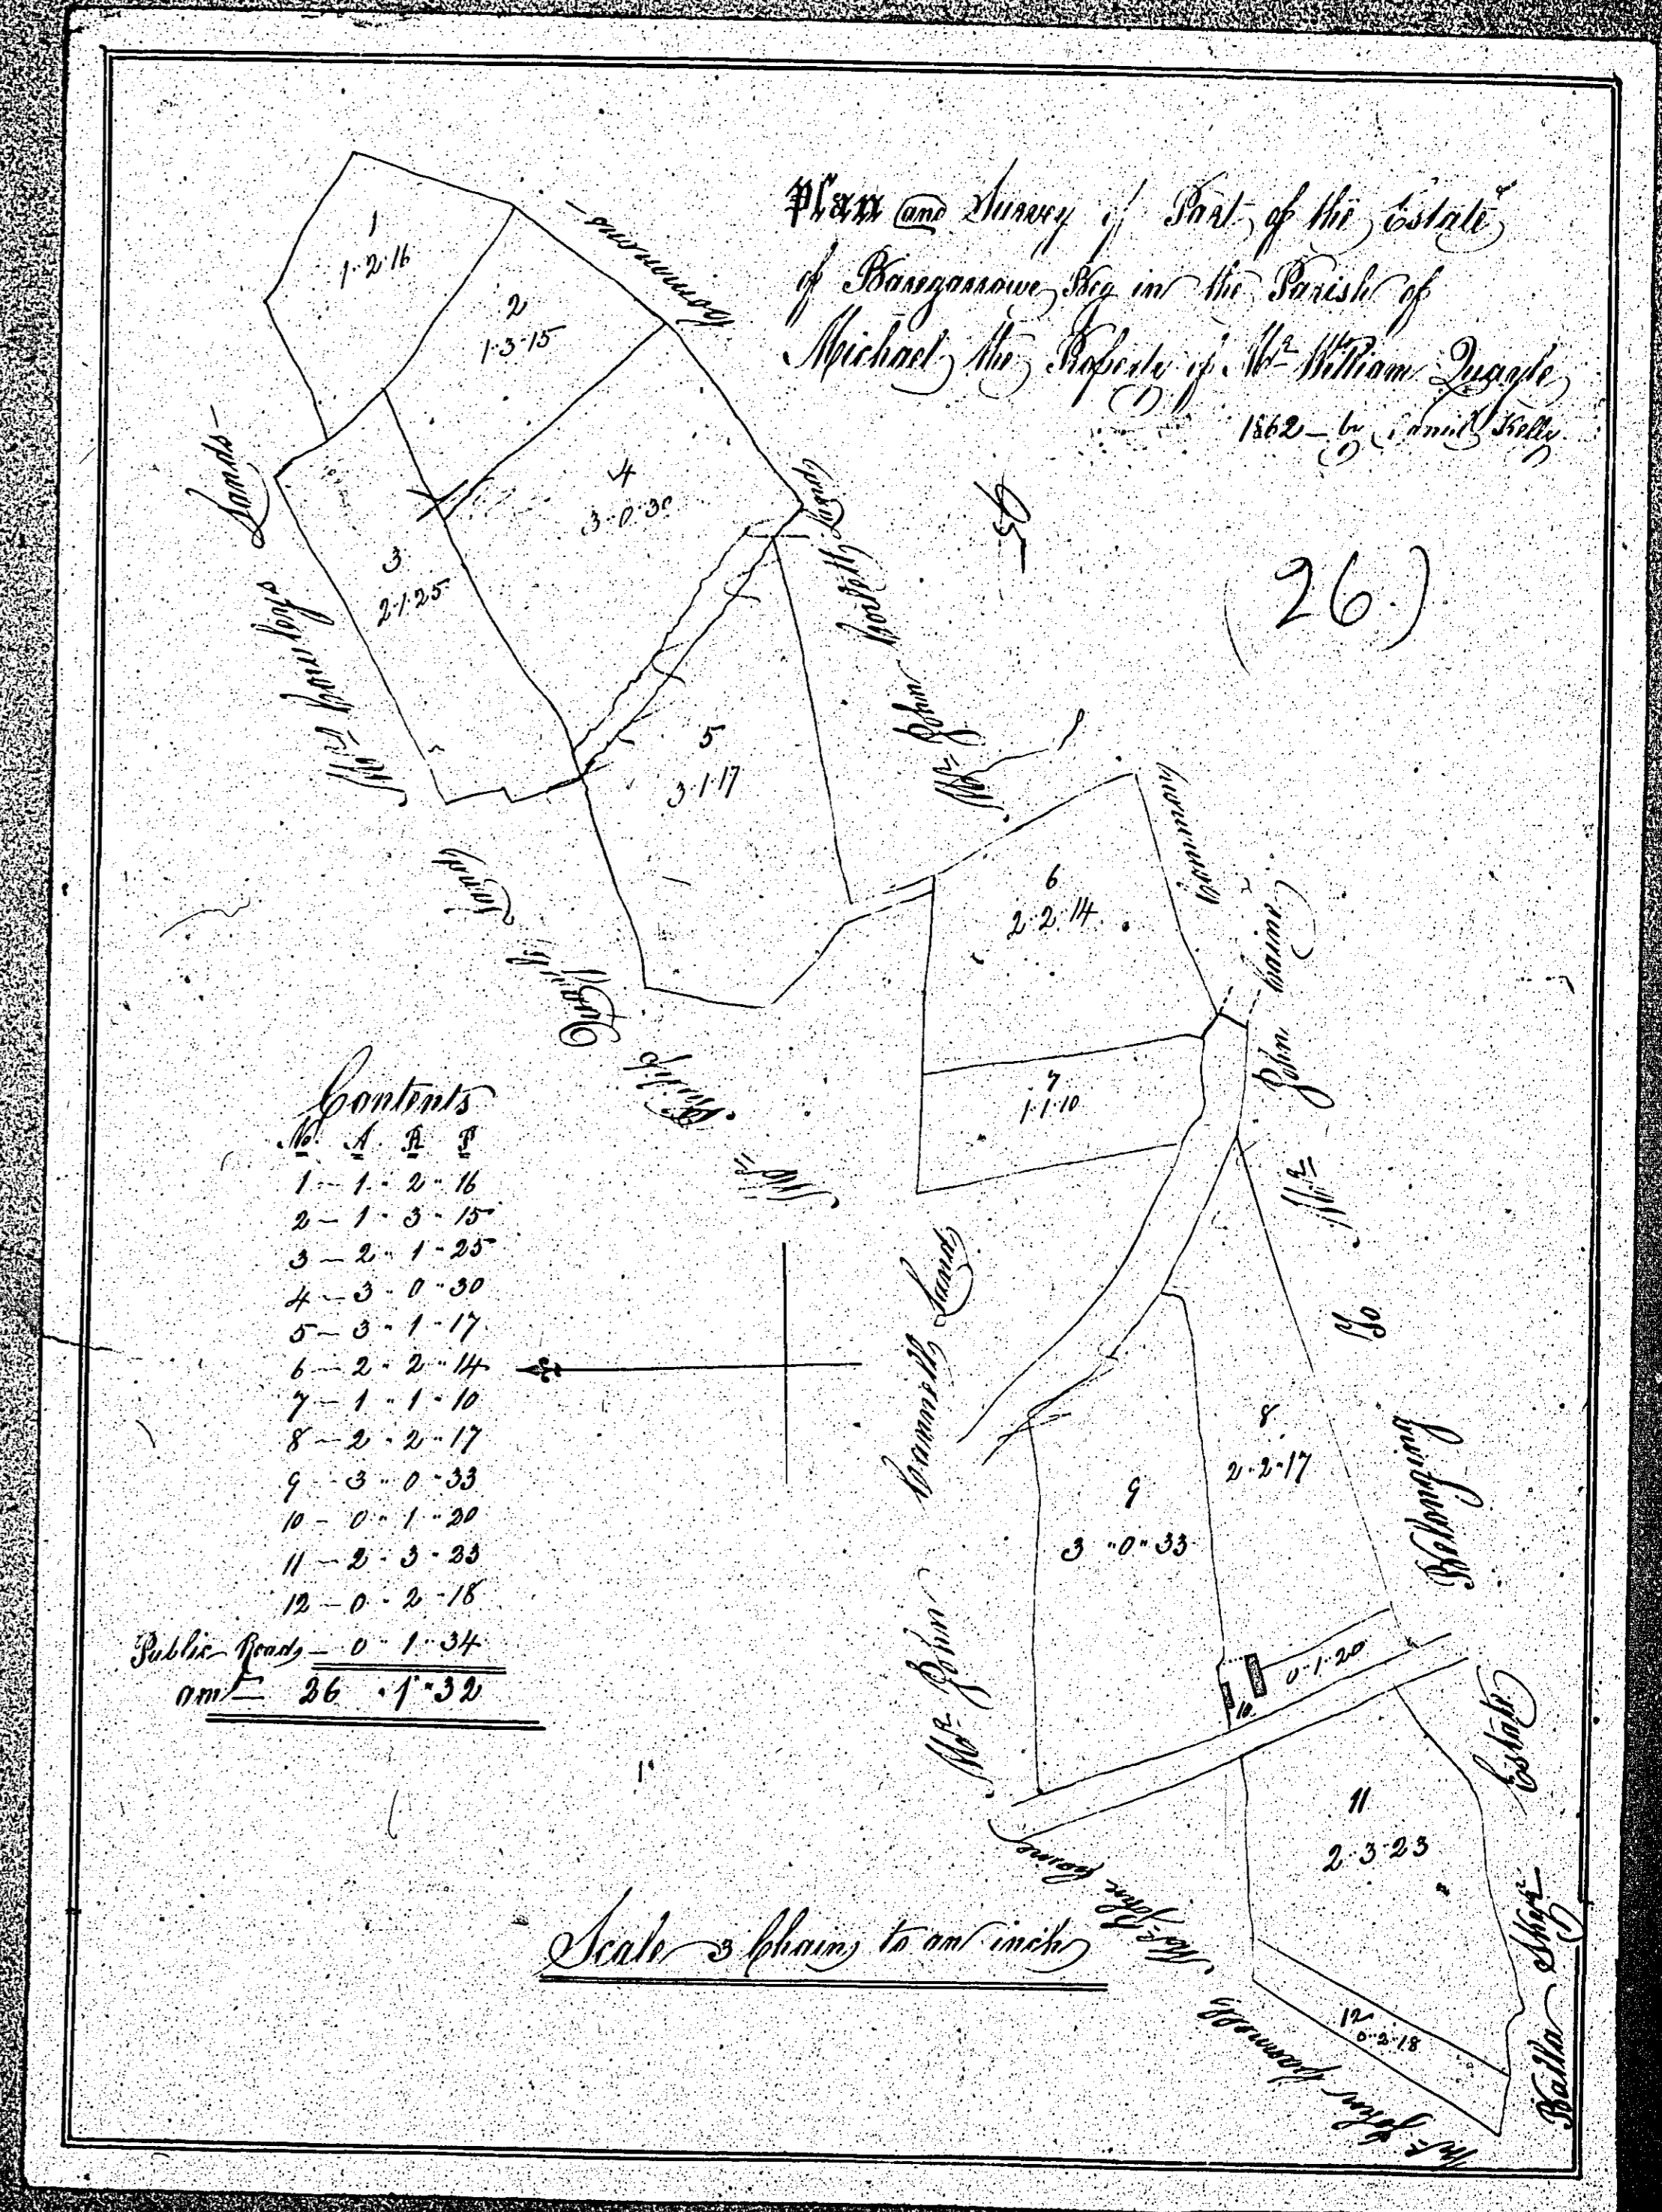

ISLE OF MAN GOVERNMENT: GENERAL REGISTRY

ASYLUM PLANS: PARISH OF MICHAEL

Original monotone

1:23

ISLE OF MAN GOVERNMENT: GENERAL REGISTRY

ASYLUM PLANS: PARISH OF MICHAEL

Original coloured marked

1:23