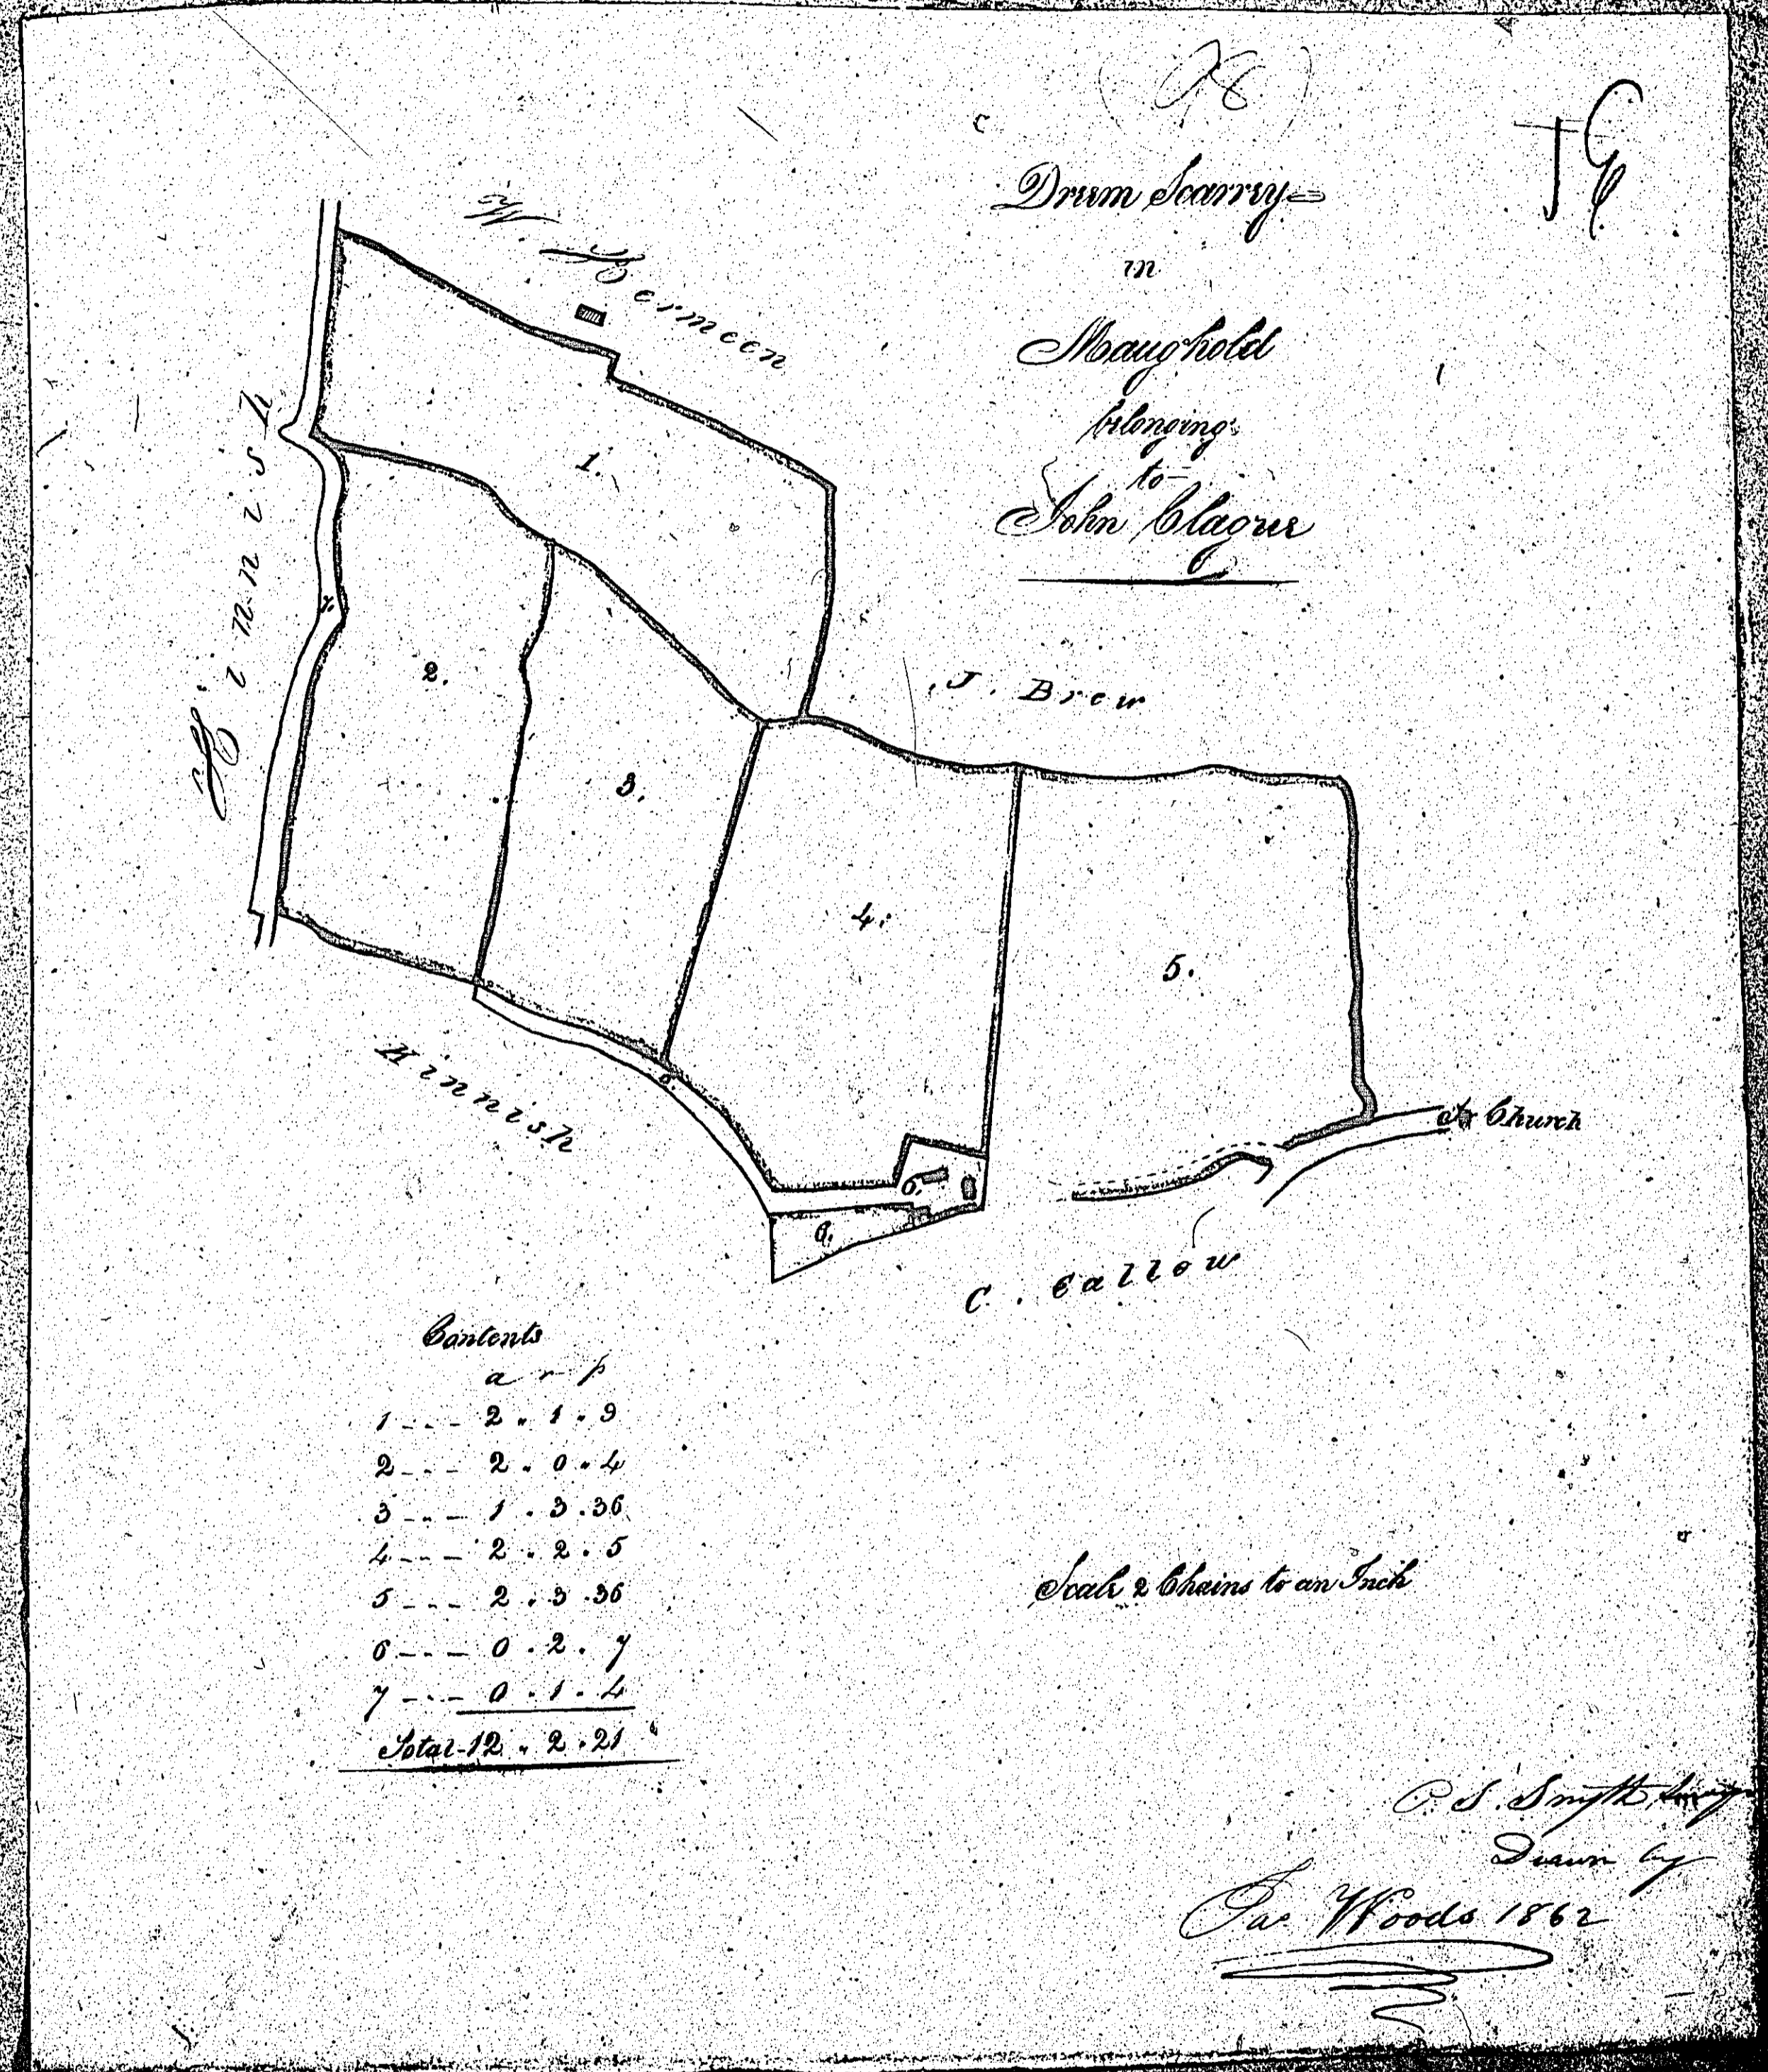

ISLE OF MAN GOVERNMENT: GENERAL REGISTRY

ASYLUM PLANS: PARISH OF MAUGHOLD

Original coloured

1:23