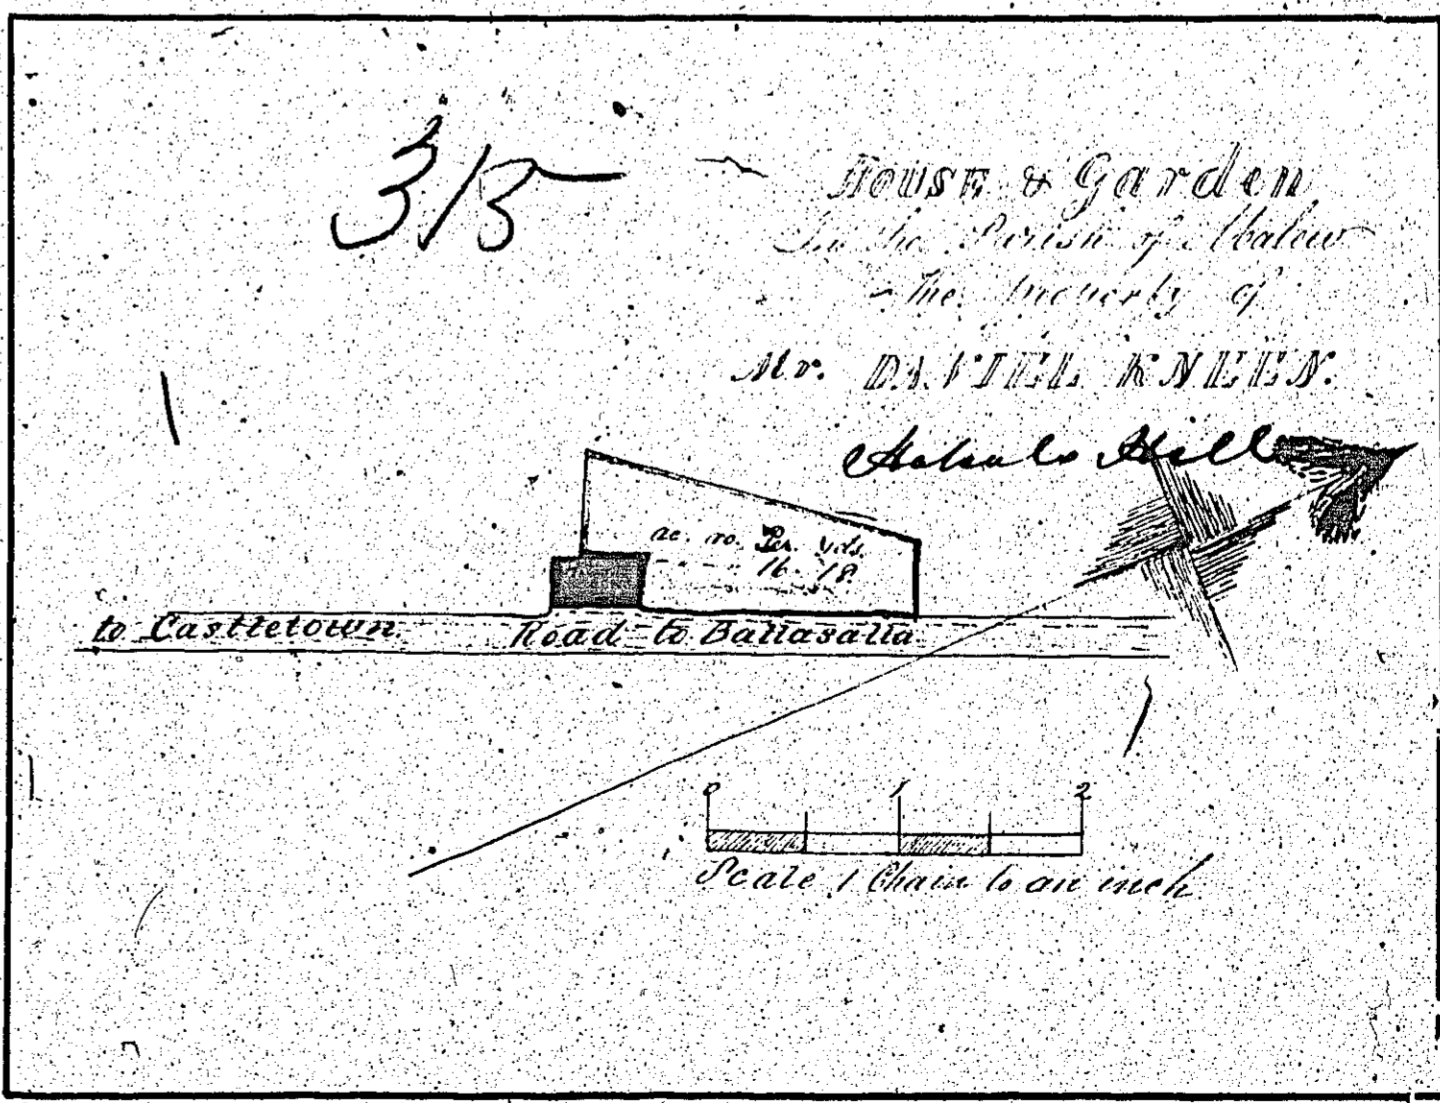

ASYLUM PLANS: PARISH OF MALEW

- 314 Original monotone
  - 315 Original coloured (decorative)
- 1:23

314

Scale - 2 chains to an Inch

J. Woods  
Surveyor 1885

315

ISLE OF MAN GOVERNMENT: GENERAL REGISTRY

ASYLUM PLANS: PARISH OF MALEW