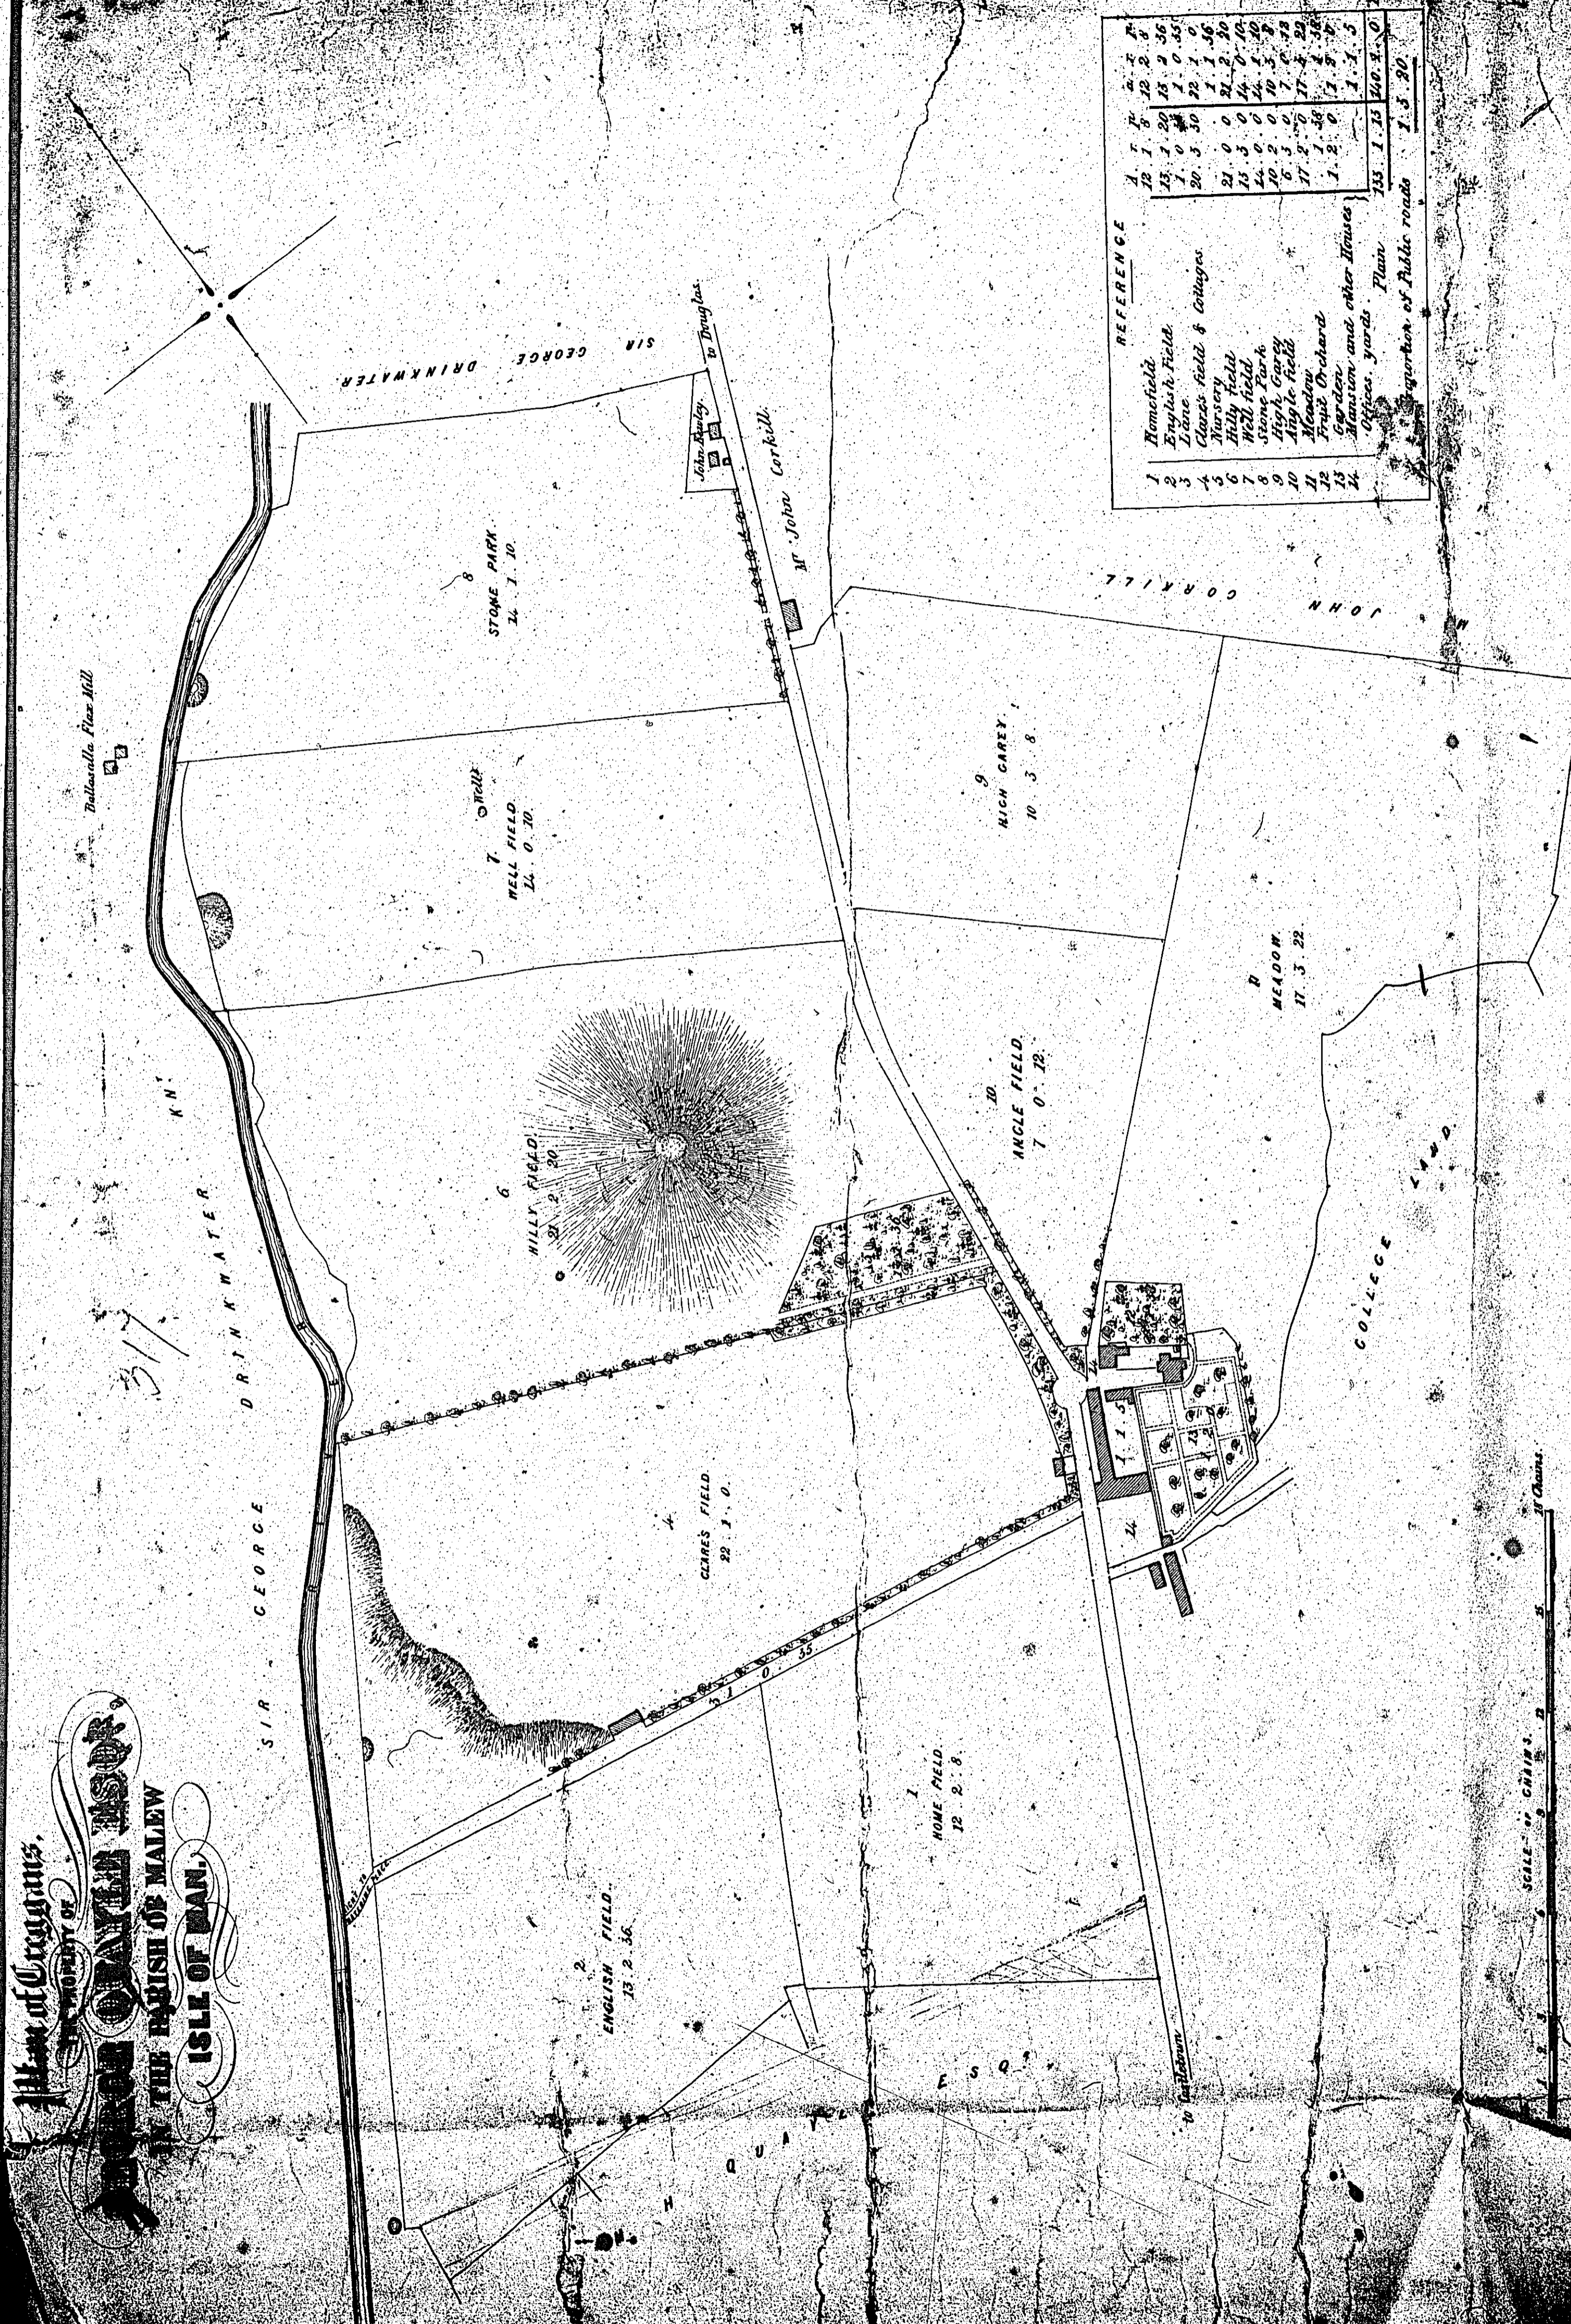

ISLE OF MAN GOVERNMENT: GENERAL REGISTRY

ASYLUM PLANS: PARISH OF MALEW

Original monotone

1:23

Isle of Man
GOVERNMENT
IN THE PARISH OF MALEW
ISLE OF MAN.

REFERENCE	
1	Homefield
2	English Field
3	Home field & cottage
4	Home field
5	Home field
6	Home field
7	Home field
8	Home field
9	Home field
10	Home field
11	Home field
12	Home field
13	Home field
14	Home field
15	Home field
16	Home field
17	Home field
18	Home field
19	Home field
20	Home field
21	Home field
22	Home field
23	Home field
24	Home field