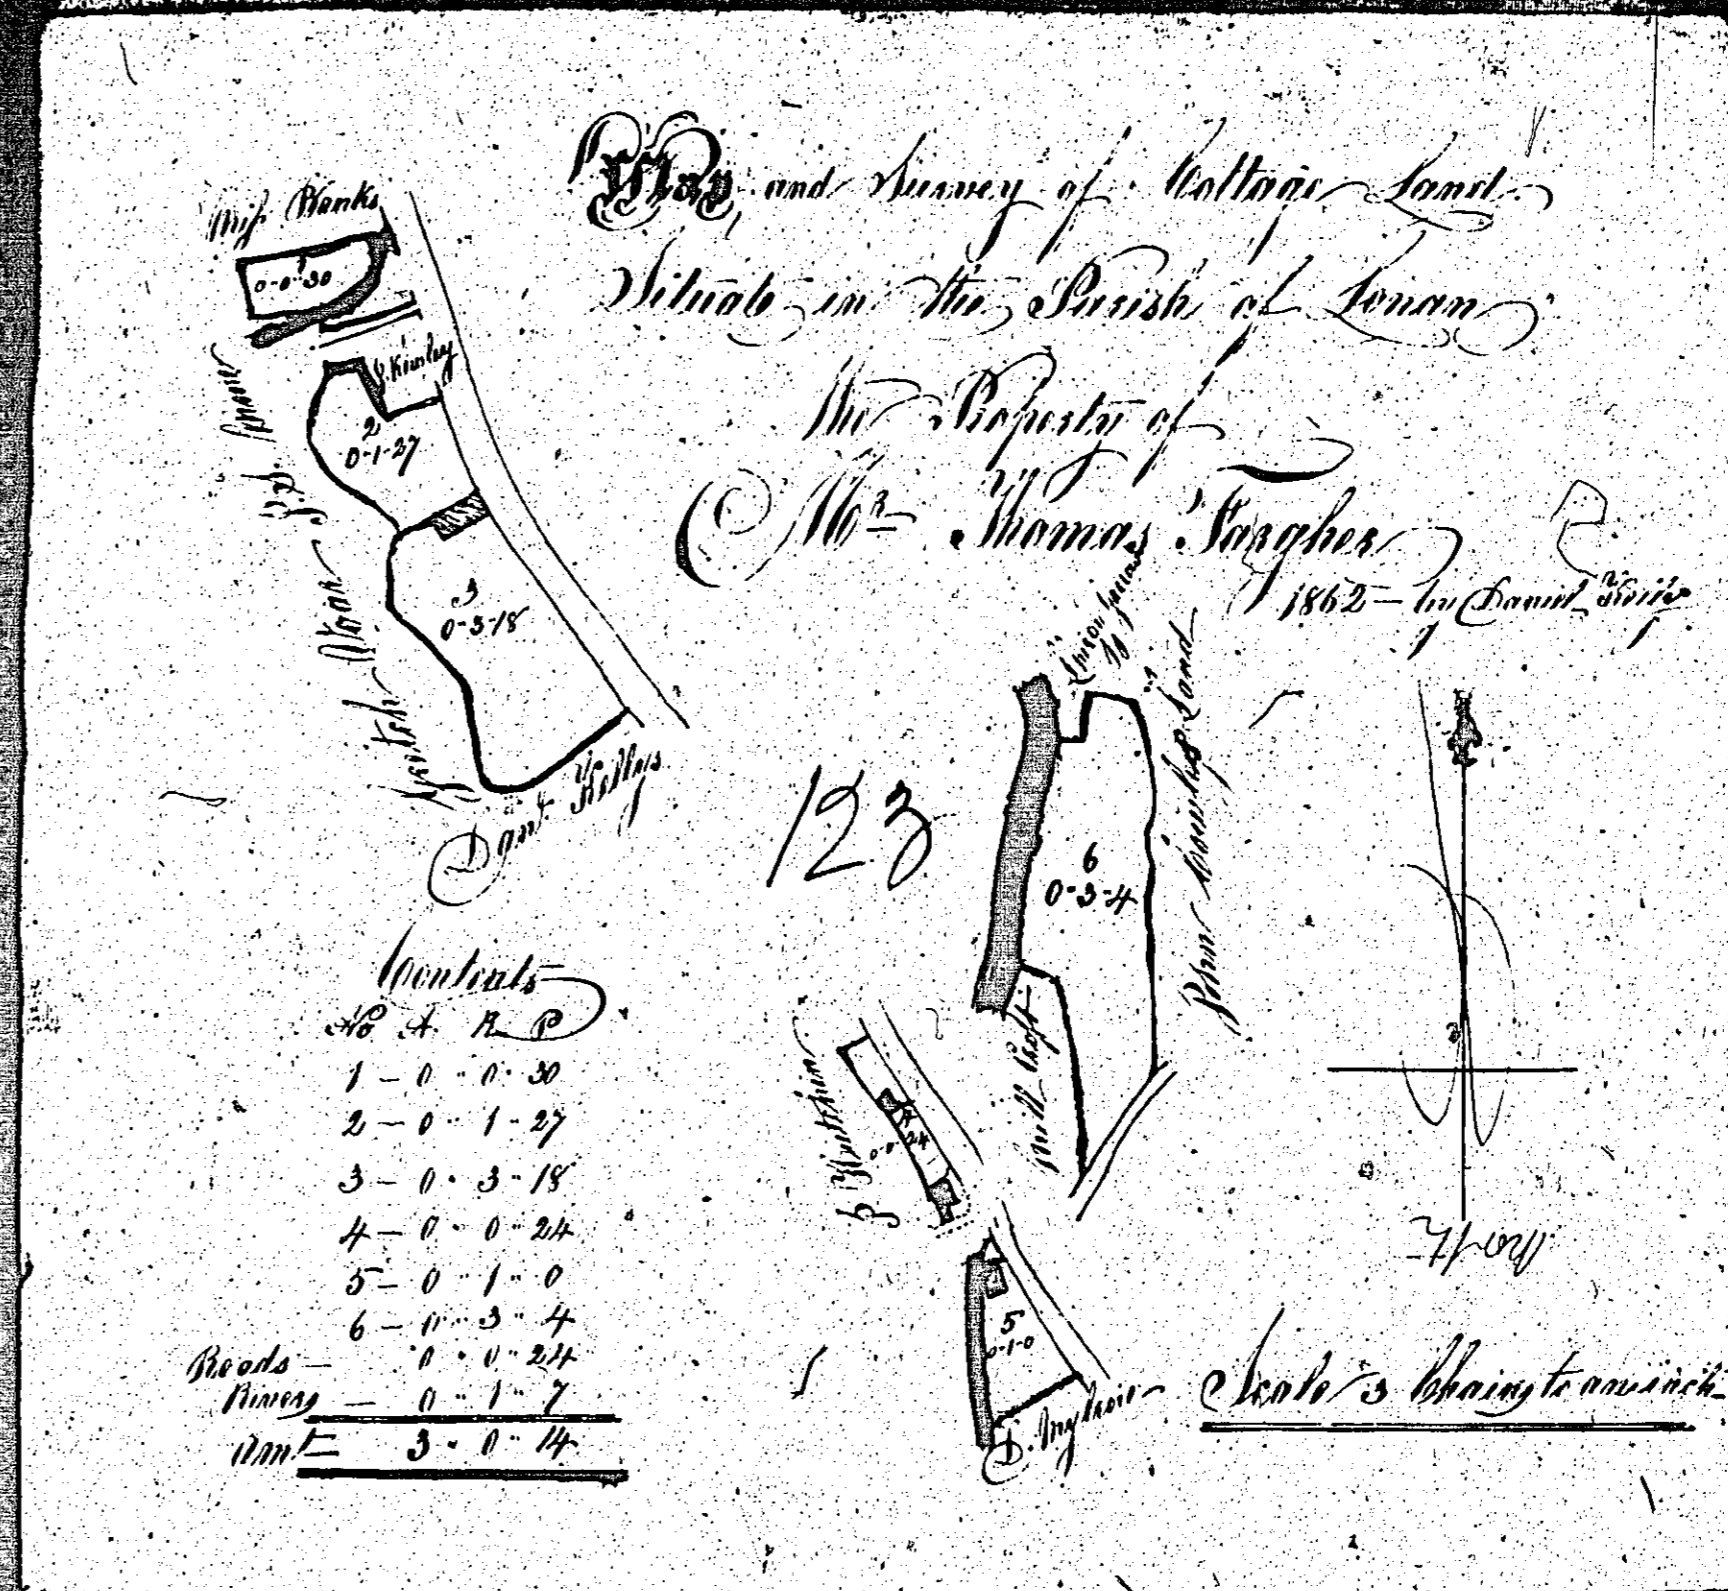

ISLE OF MAN GOVERNMENT: GENERAL REGISTRY

ASYLUM PLANS: PARISH OF LONAN

- 123 Original coloured
- 124 Original coloured (decorative)
- 125 Original monotone
- 126 Original monotone
- 127 Original monotone