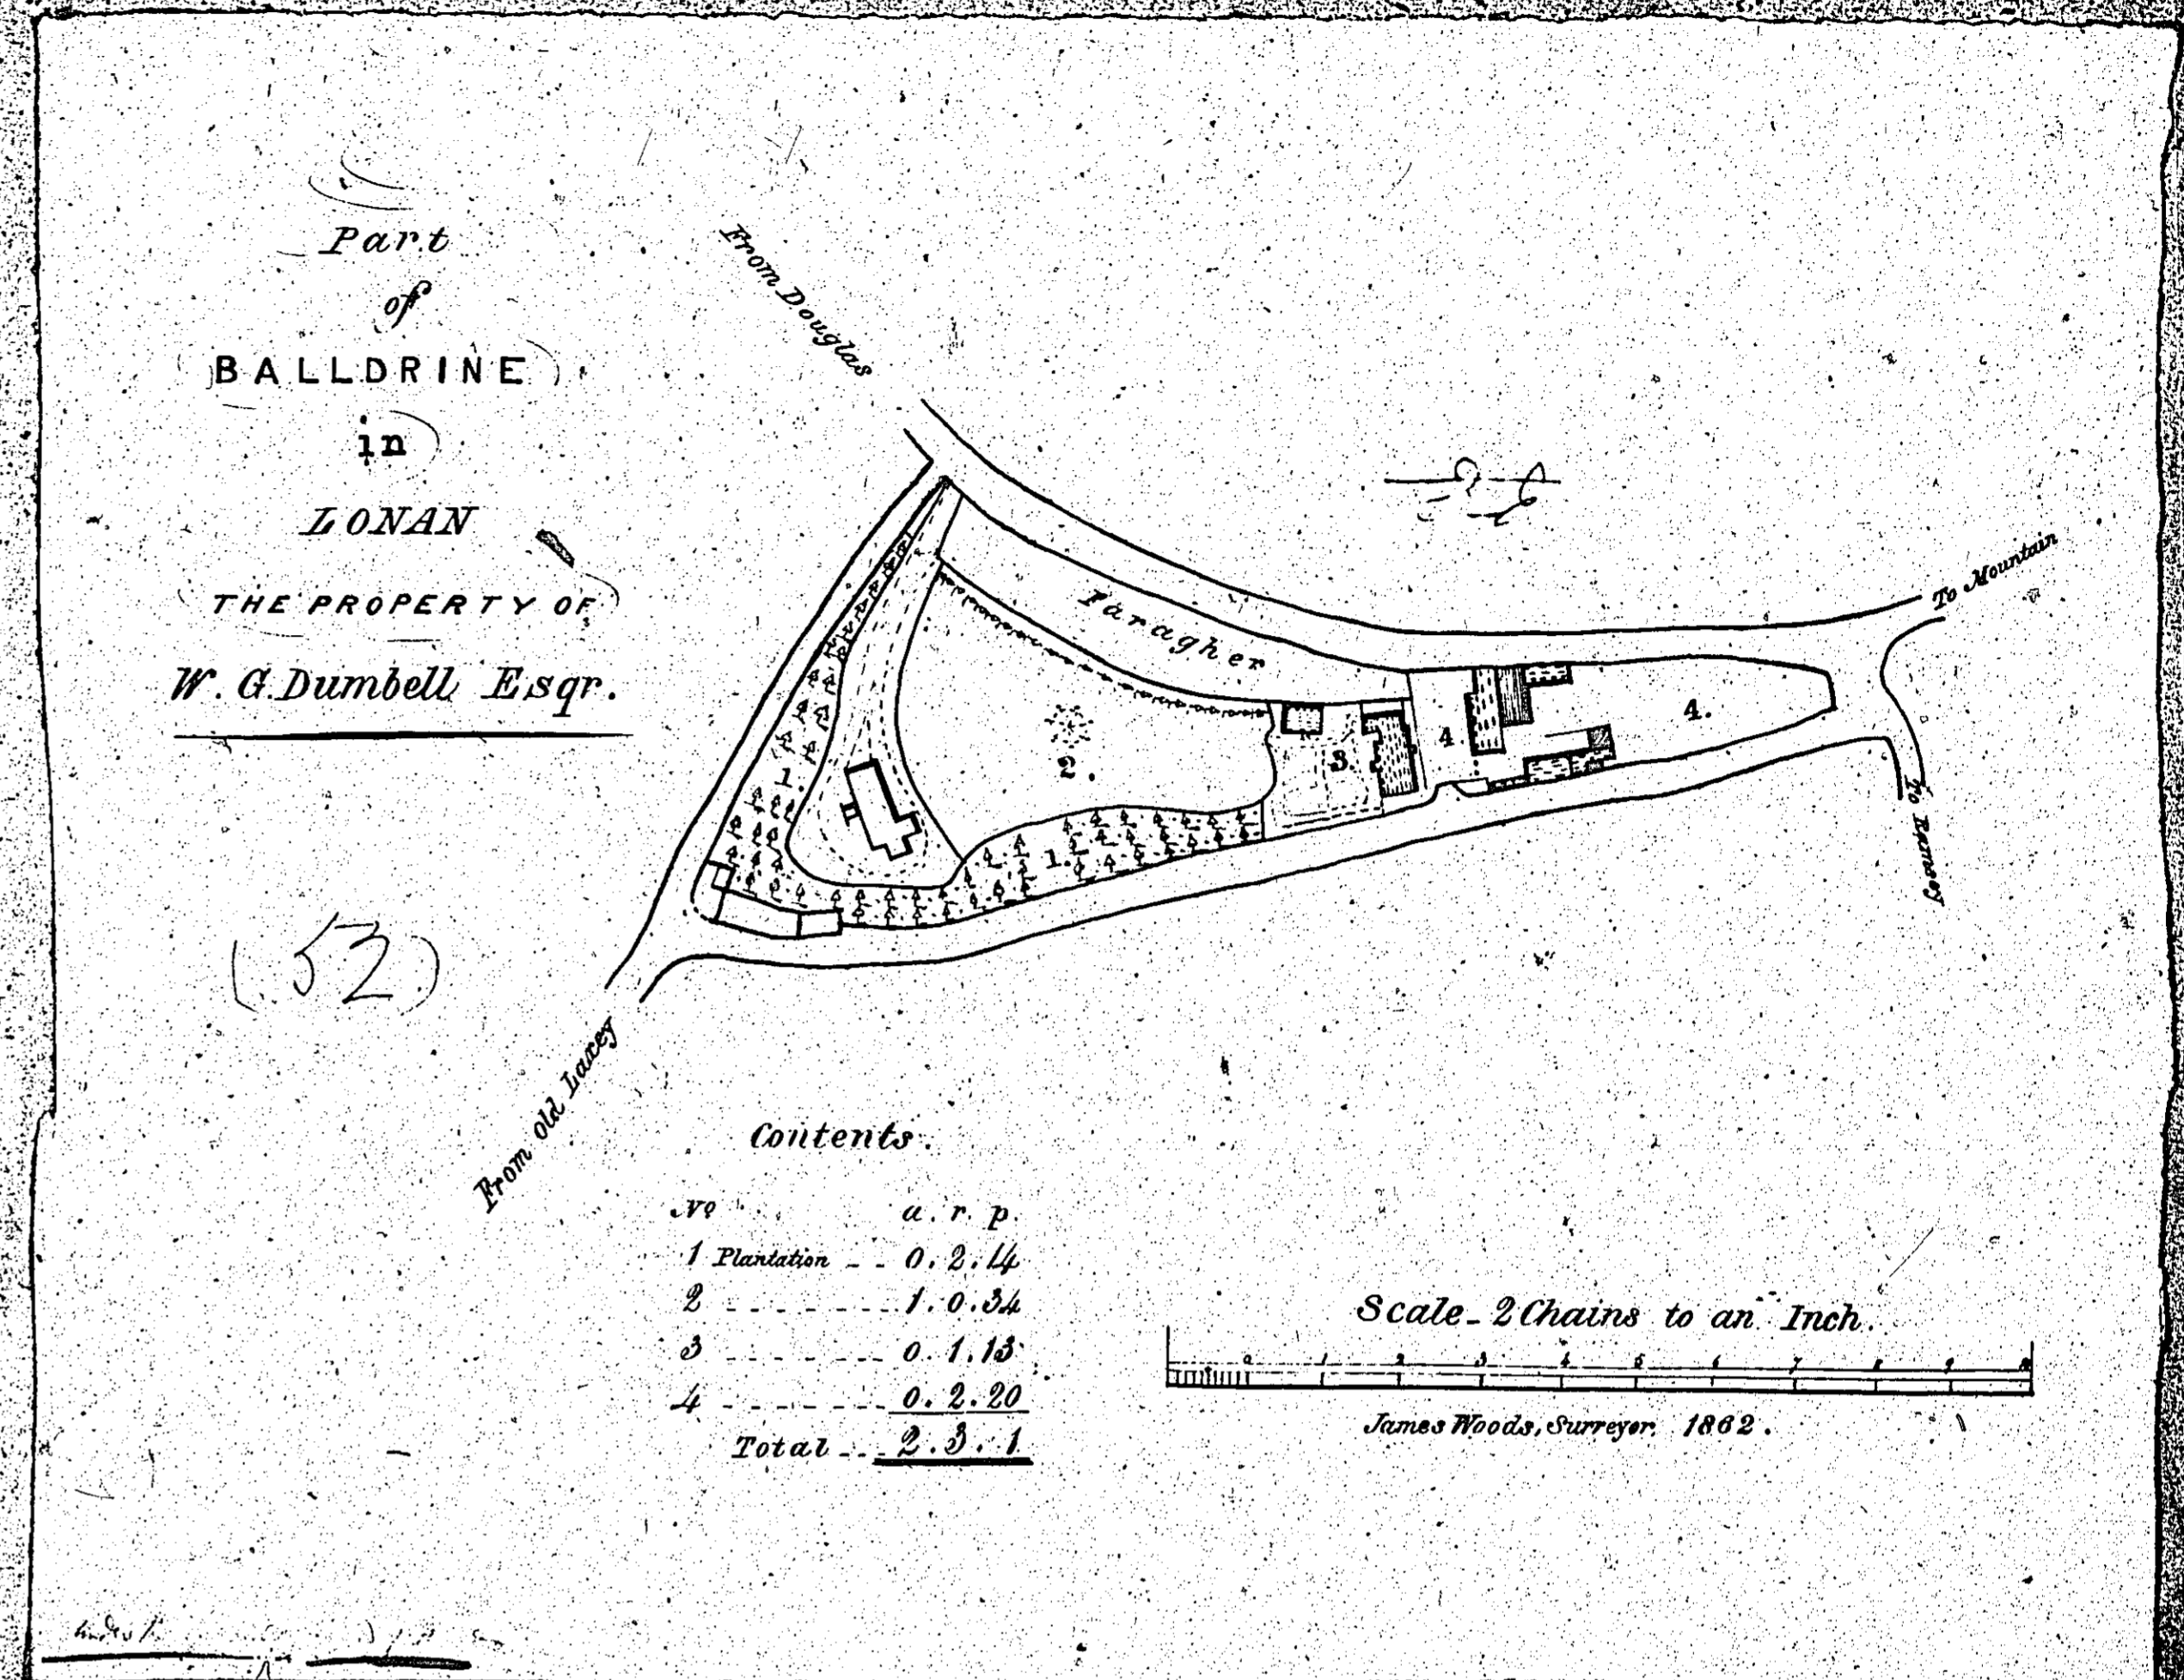

ISLE OF MAN GOVERNMENT: GENERAL REGISTRY

ASYLUM PLANS: PARISH OF LONAN

Originals coloured

1:23