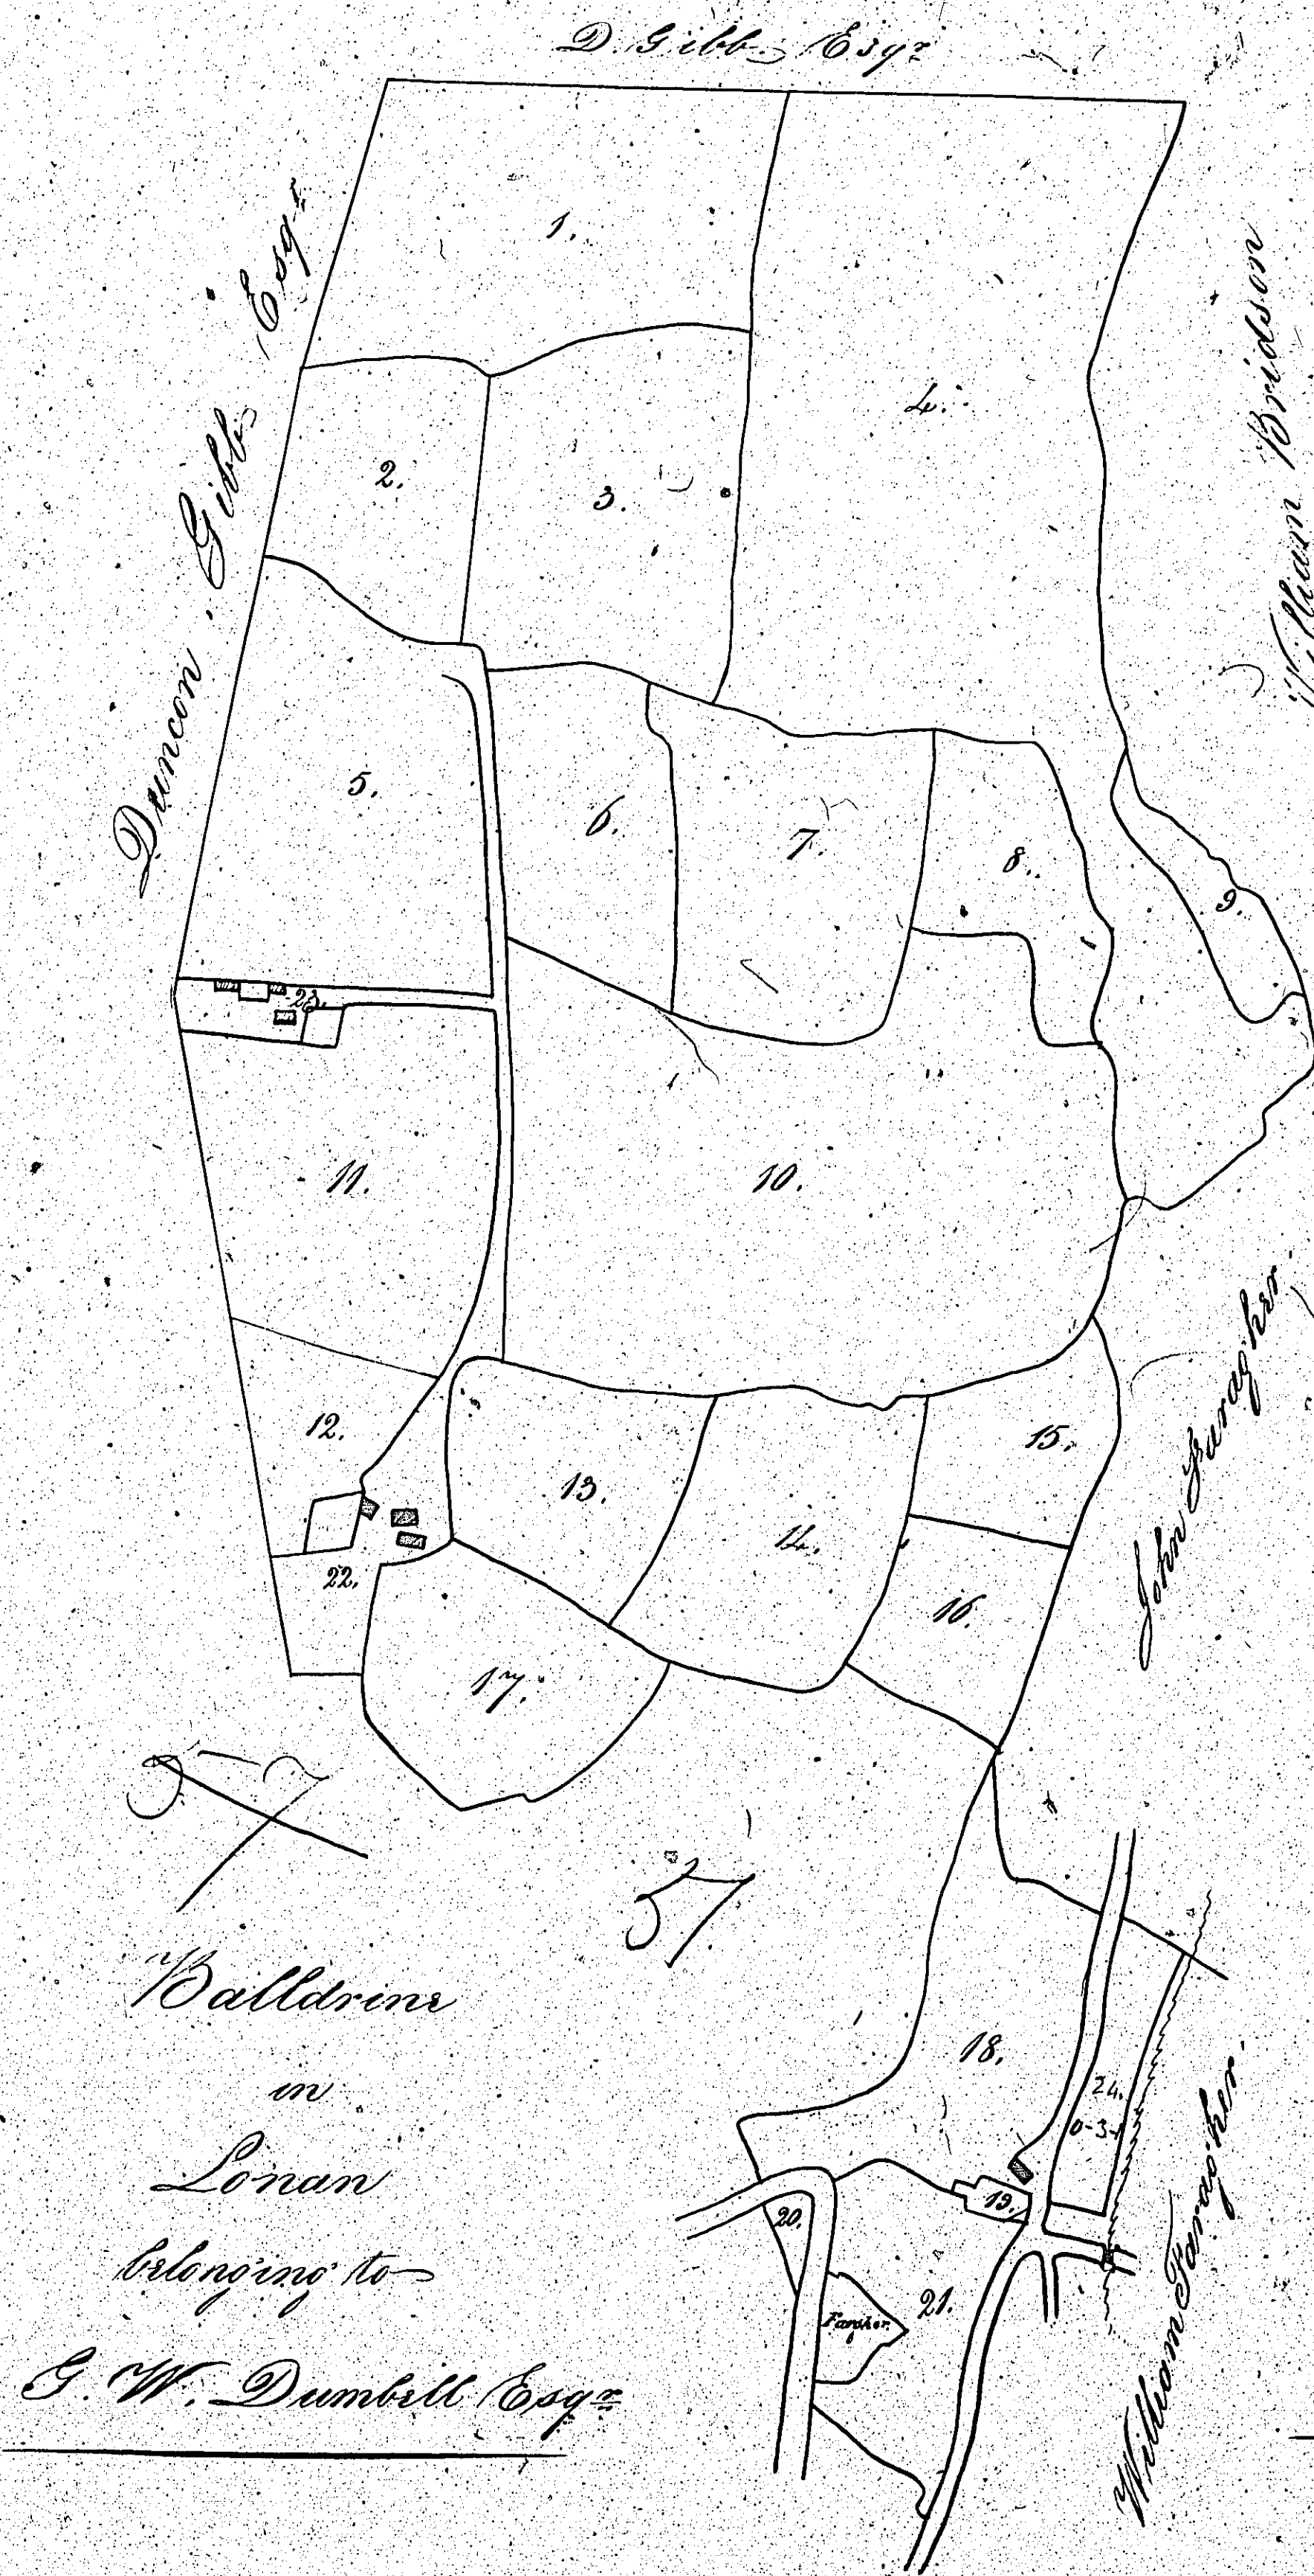

ISLE OF MAN GOVERNMENT: GENERAL REGISTRY

ASYLUM PLANS: PARISH OF LONAN

Original monotone

1:23

Content.

No	A	R	P
1	4	5	38
2	2	0	37
3	3	5	38
4	13	0	11
5	4	2	14
6	2	2	1
7	3	2	7
8	1	2	35
9	0	2	15
10	10	5	24
11	4	1	26
12	1	0	35
13	2	0	32
14	2	5	31
15	1	1	37
16	1	1	21
17	2	1	37
18	2	5	24
19	0	0	15
20	0	0	25
21	1	2	28
22	1	2	15
23	0	1	29
Roads	0	5	8
Total	71	5	29
24	0	3	1
	72	2	30

Copied from title plan 227
W. H. ...

ISLE OF MAN GOVERNMENT: GENERAL REGISTRY

ASYLUM PLANS: PARISH OF LONAN

Originals coloured

1:23

ISLE OF MAN GOVERNMENT: GENERAL REGISTRY

ASYLUM PLANS: PARISH OF LONAN

Originals coloured

ASYLUM PLANS: PARISH OF LONAN

Originals coloured

1:23