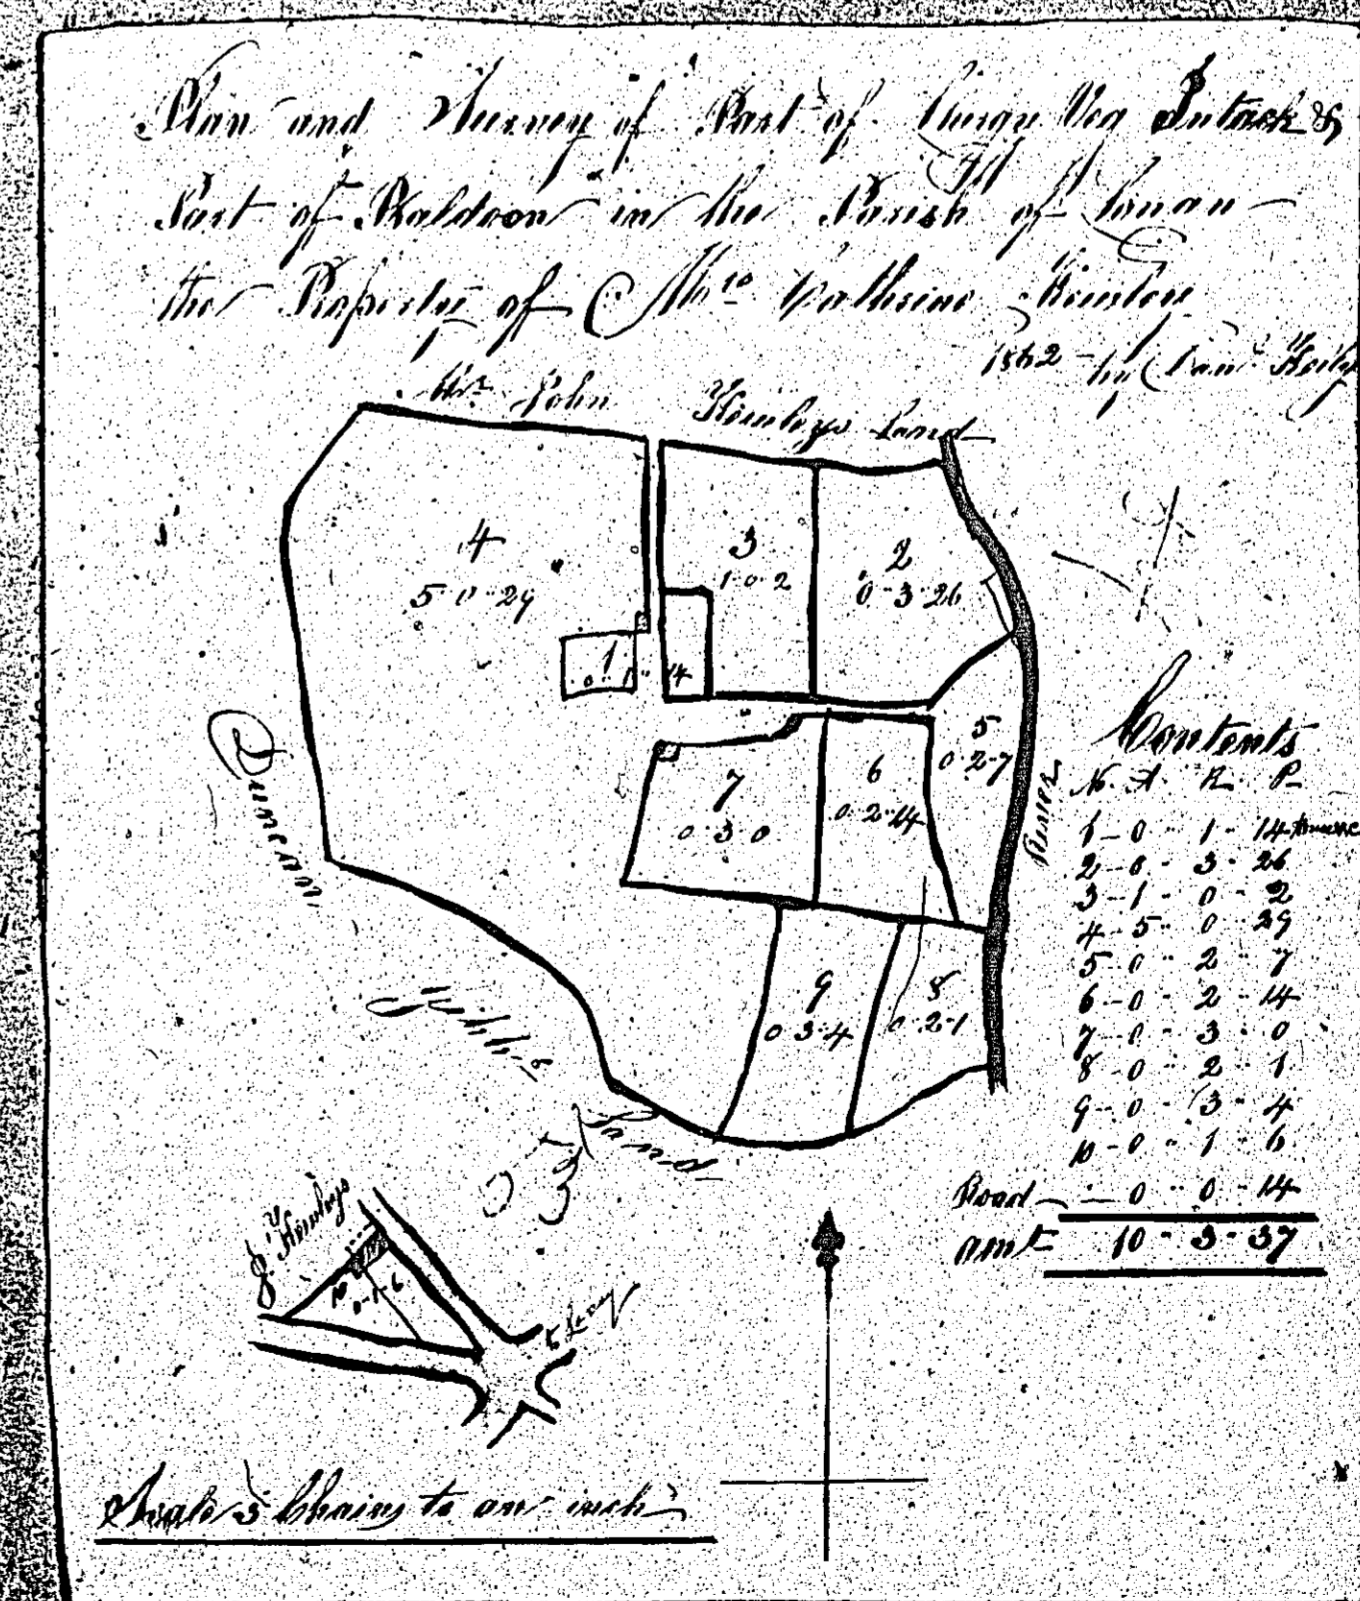

ISLE OF MAN GOVERNMENT: GENERAL REGISTRY

ASYLUM PLANS: PARISH OF LONAN

Original monotone

1:23

Content.

No	A	R	P
1	4	5	38
2	2	0	37
3	3	5	38
4	13	0	11
5	4	2	14
6	2	2	1
7	3	2	7
8	1	2	35
9	0	2	15
10	10	5	24
11	4	1	26
12	1	0	35
13	2	0	32
14	2	5	31
15	1	1	37
16	1	1	21
17	2	1	37
18	2	5	24
19	0	0	15
20	0	0	25
21	1	2	28
22	1	2	15
23	0	1	29
Roads	0	5	8
Total	71	5	29
24	0	3	1
	72	2	30

Copied from title plan 227
W. H. ...

ISLE OF MAN GOVERNMENT: GENERAL REGISTRY

ASYLUM PLANS: PARISH OF LONAN

Originals coloured

1:23

ISLE OF MAN GOVERNMENT: GENERAL REGISTRY

ASYLUM PLANS: PARISH OF LONAN

Originals coloured

1:23

ISLE OF MAN GOVERNMENT: GENERAL REGISTRY

ASYLUM PLANS: PARISH OF LONAN

Original monotone

1:23

56

Contents

1	1.1.12
2	1.1.12
3	1.1.12
4	1.1.12
5	1.1.12
6	1.1.12
7	1.1.12
8	1.1.12
9	1.1.12
10	1.1.12
11	1.1.12
12	1.1.12
13	1.1.12
14	1.1.12
15	1.1.12
16	1.1.12
17	1.1.12
18	1.1.12
19	1.1.12
20	1.1.12
21	1.1.12
22	1.1.12
23	1.1.12
24	1.1.12
25	1.1.12
26	1.1.12
27	1.1.12
28	1.1.12
29	1.1.12
30	1.1.12
31	1.1.12
32	1.1.12
33	1.1.12
34	1.1.12
35	1.1.12
36	1.1.12
Total	1.1.12

ASYLUM PLANS: PARISH OF LONAN

Originals coloured

1:23