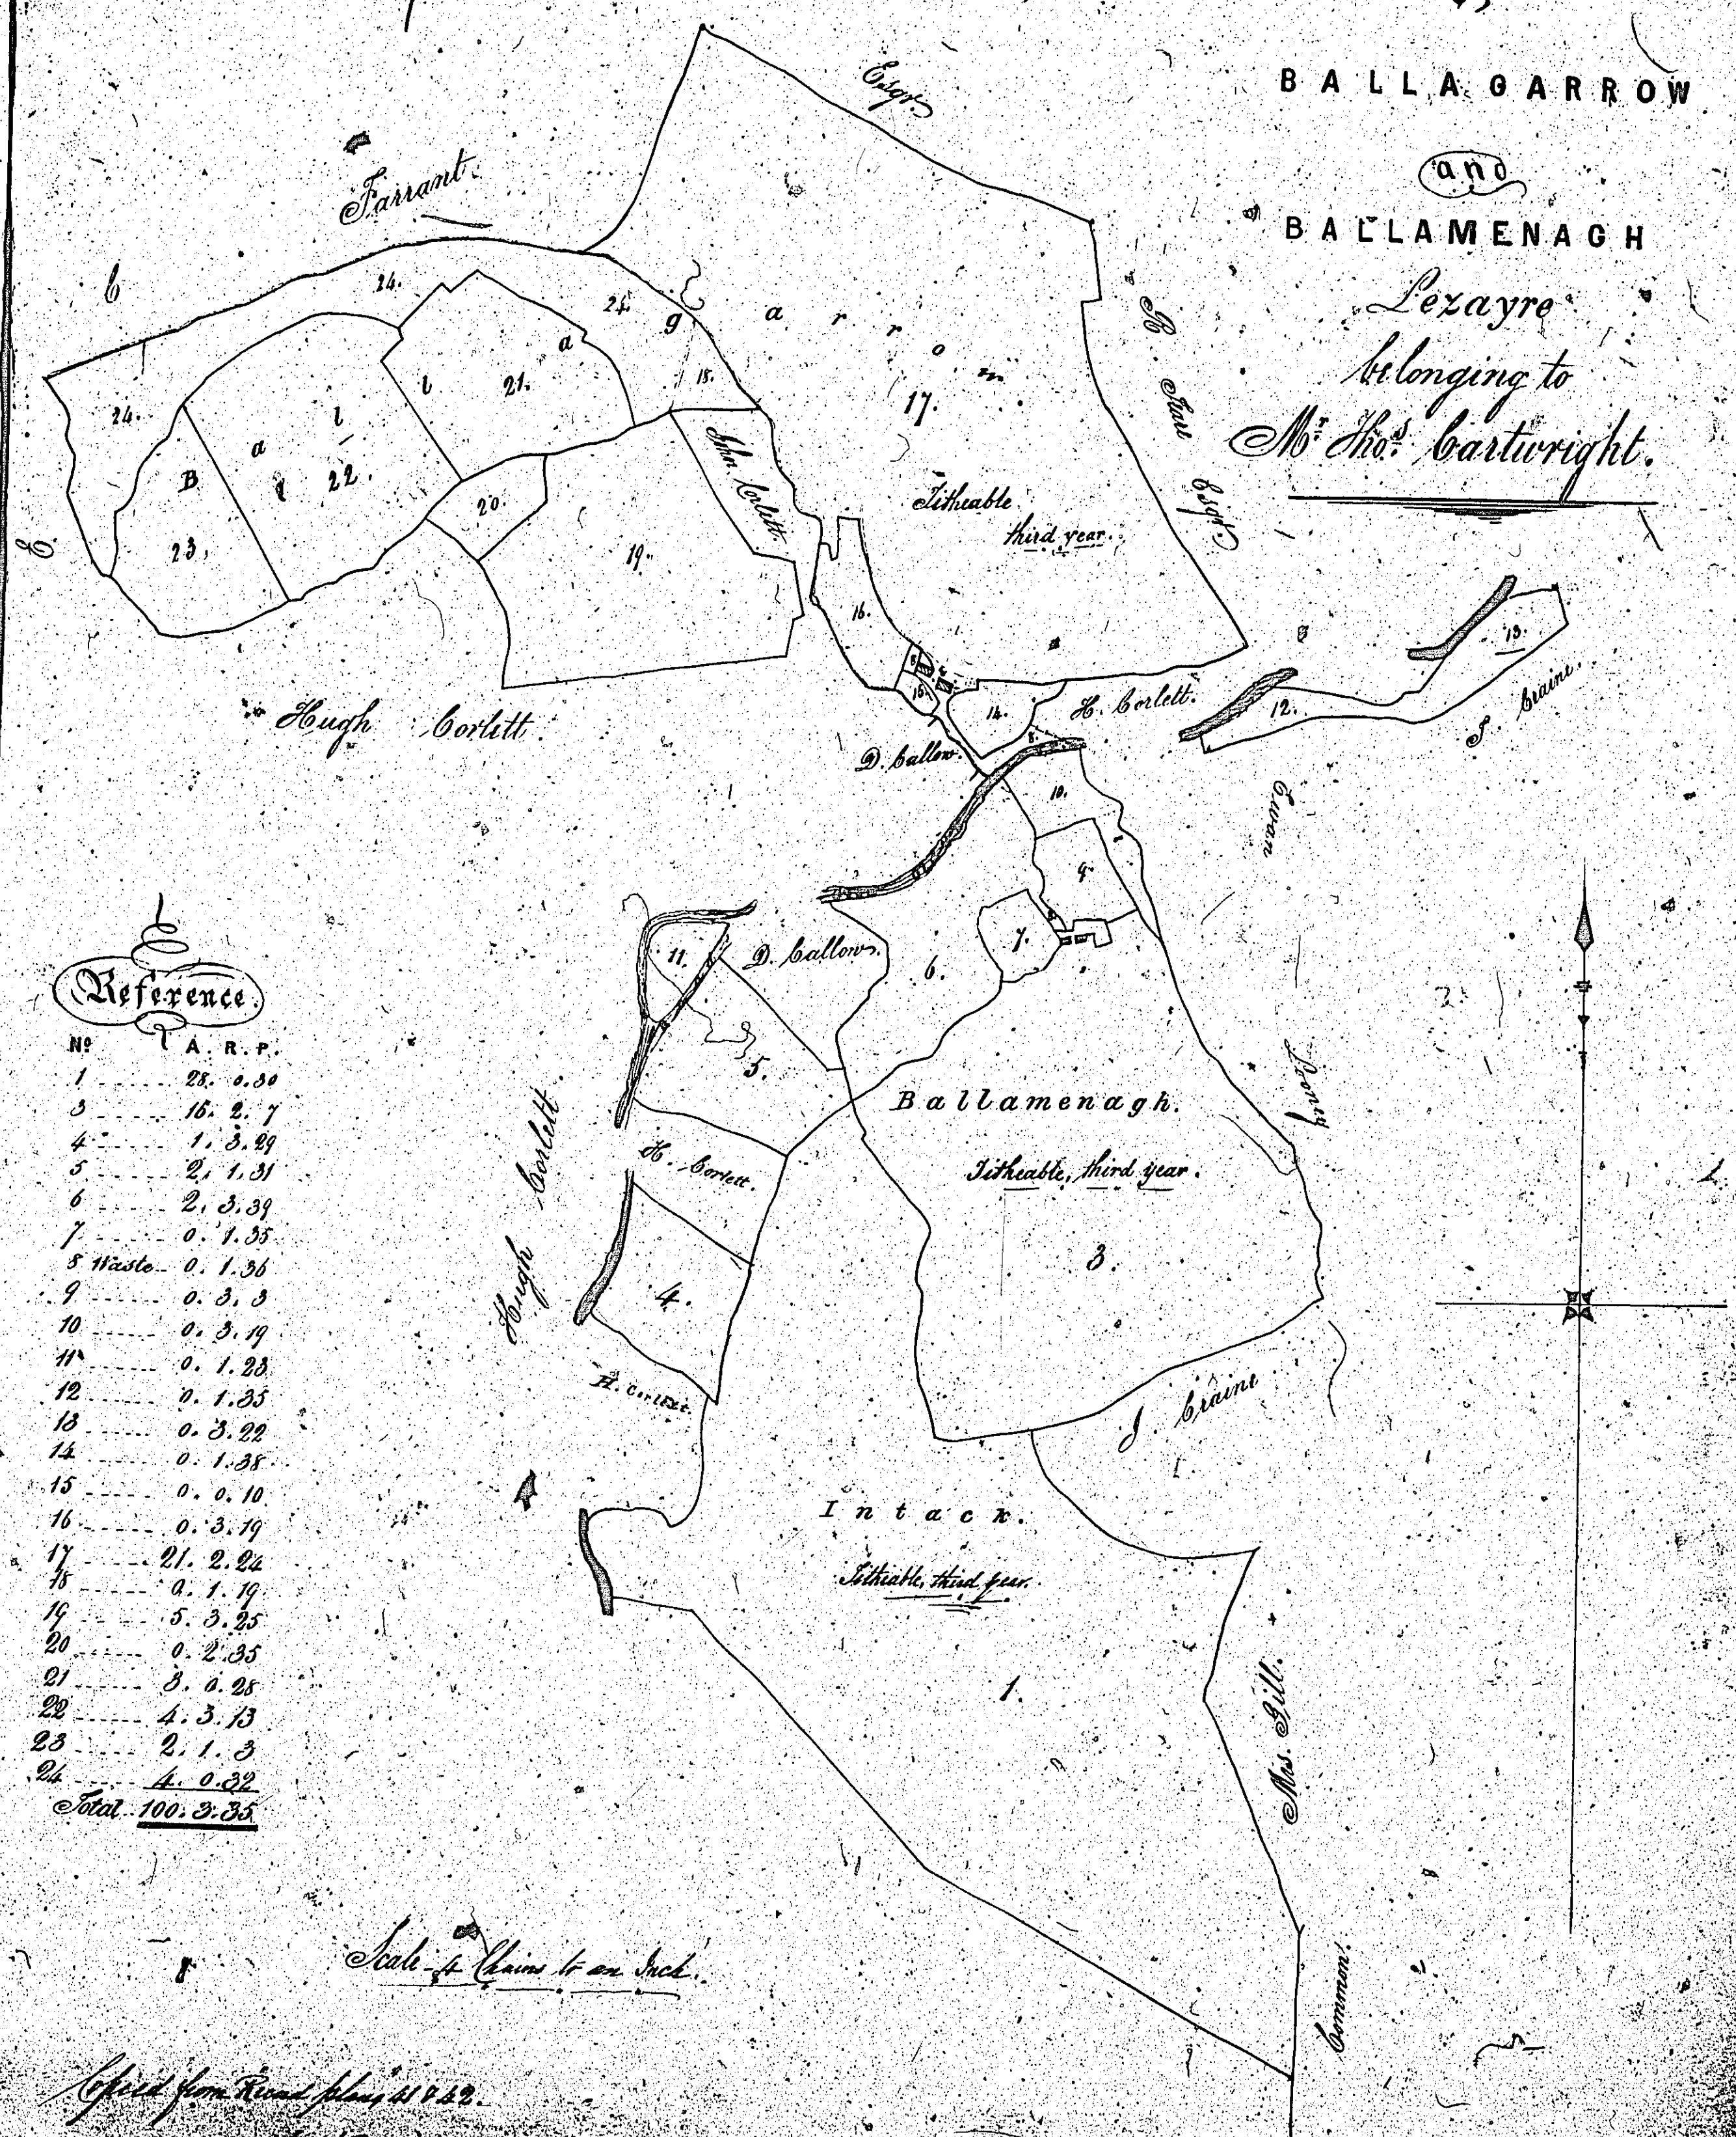

417

Part
of
BALLAGARROW
and
BALLAMENAGH
Lezayre
belonging to
Mr. Tho. Cartwright.

Reference

No.	A.	R.	P.
1	28	0	30
3	16	2	7
4	1	3	29
5	2	1	31
6	2	3	39
7	0	1	35
8 Waste	0	1	36
9	0	3	3
10	0	3	19
11	0	1	28
12	0	1	35
13	0	3	22
14	0	1	38
15	0	0	10
16	0	3	19
17	0	1	22
18	0	1	19
19	5	3	25
20	0	2	35
21	3	0	28
22	4	3	13
23	2	1	3
24	4	0	32
Total	100	3	35