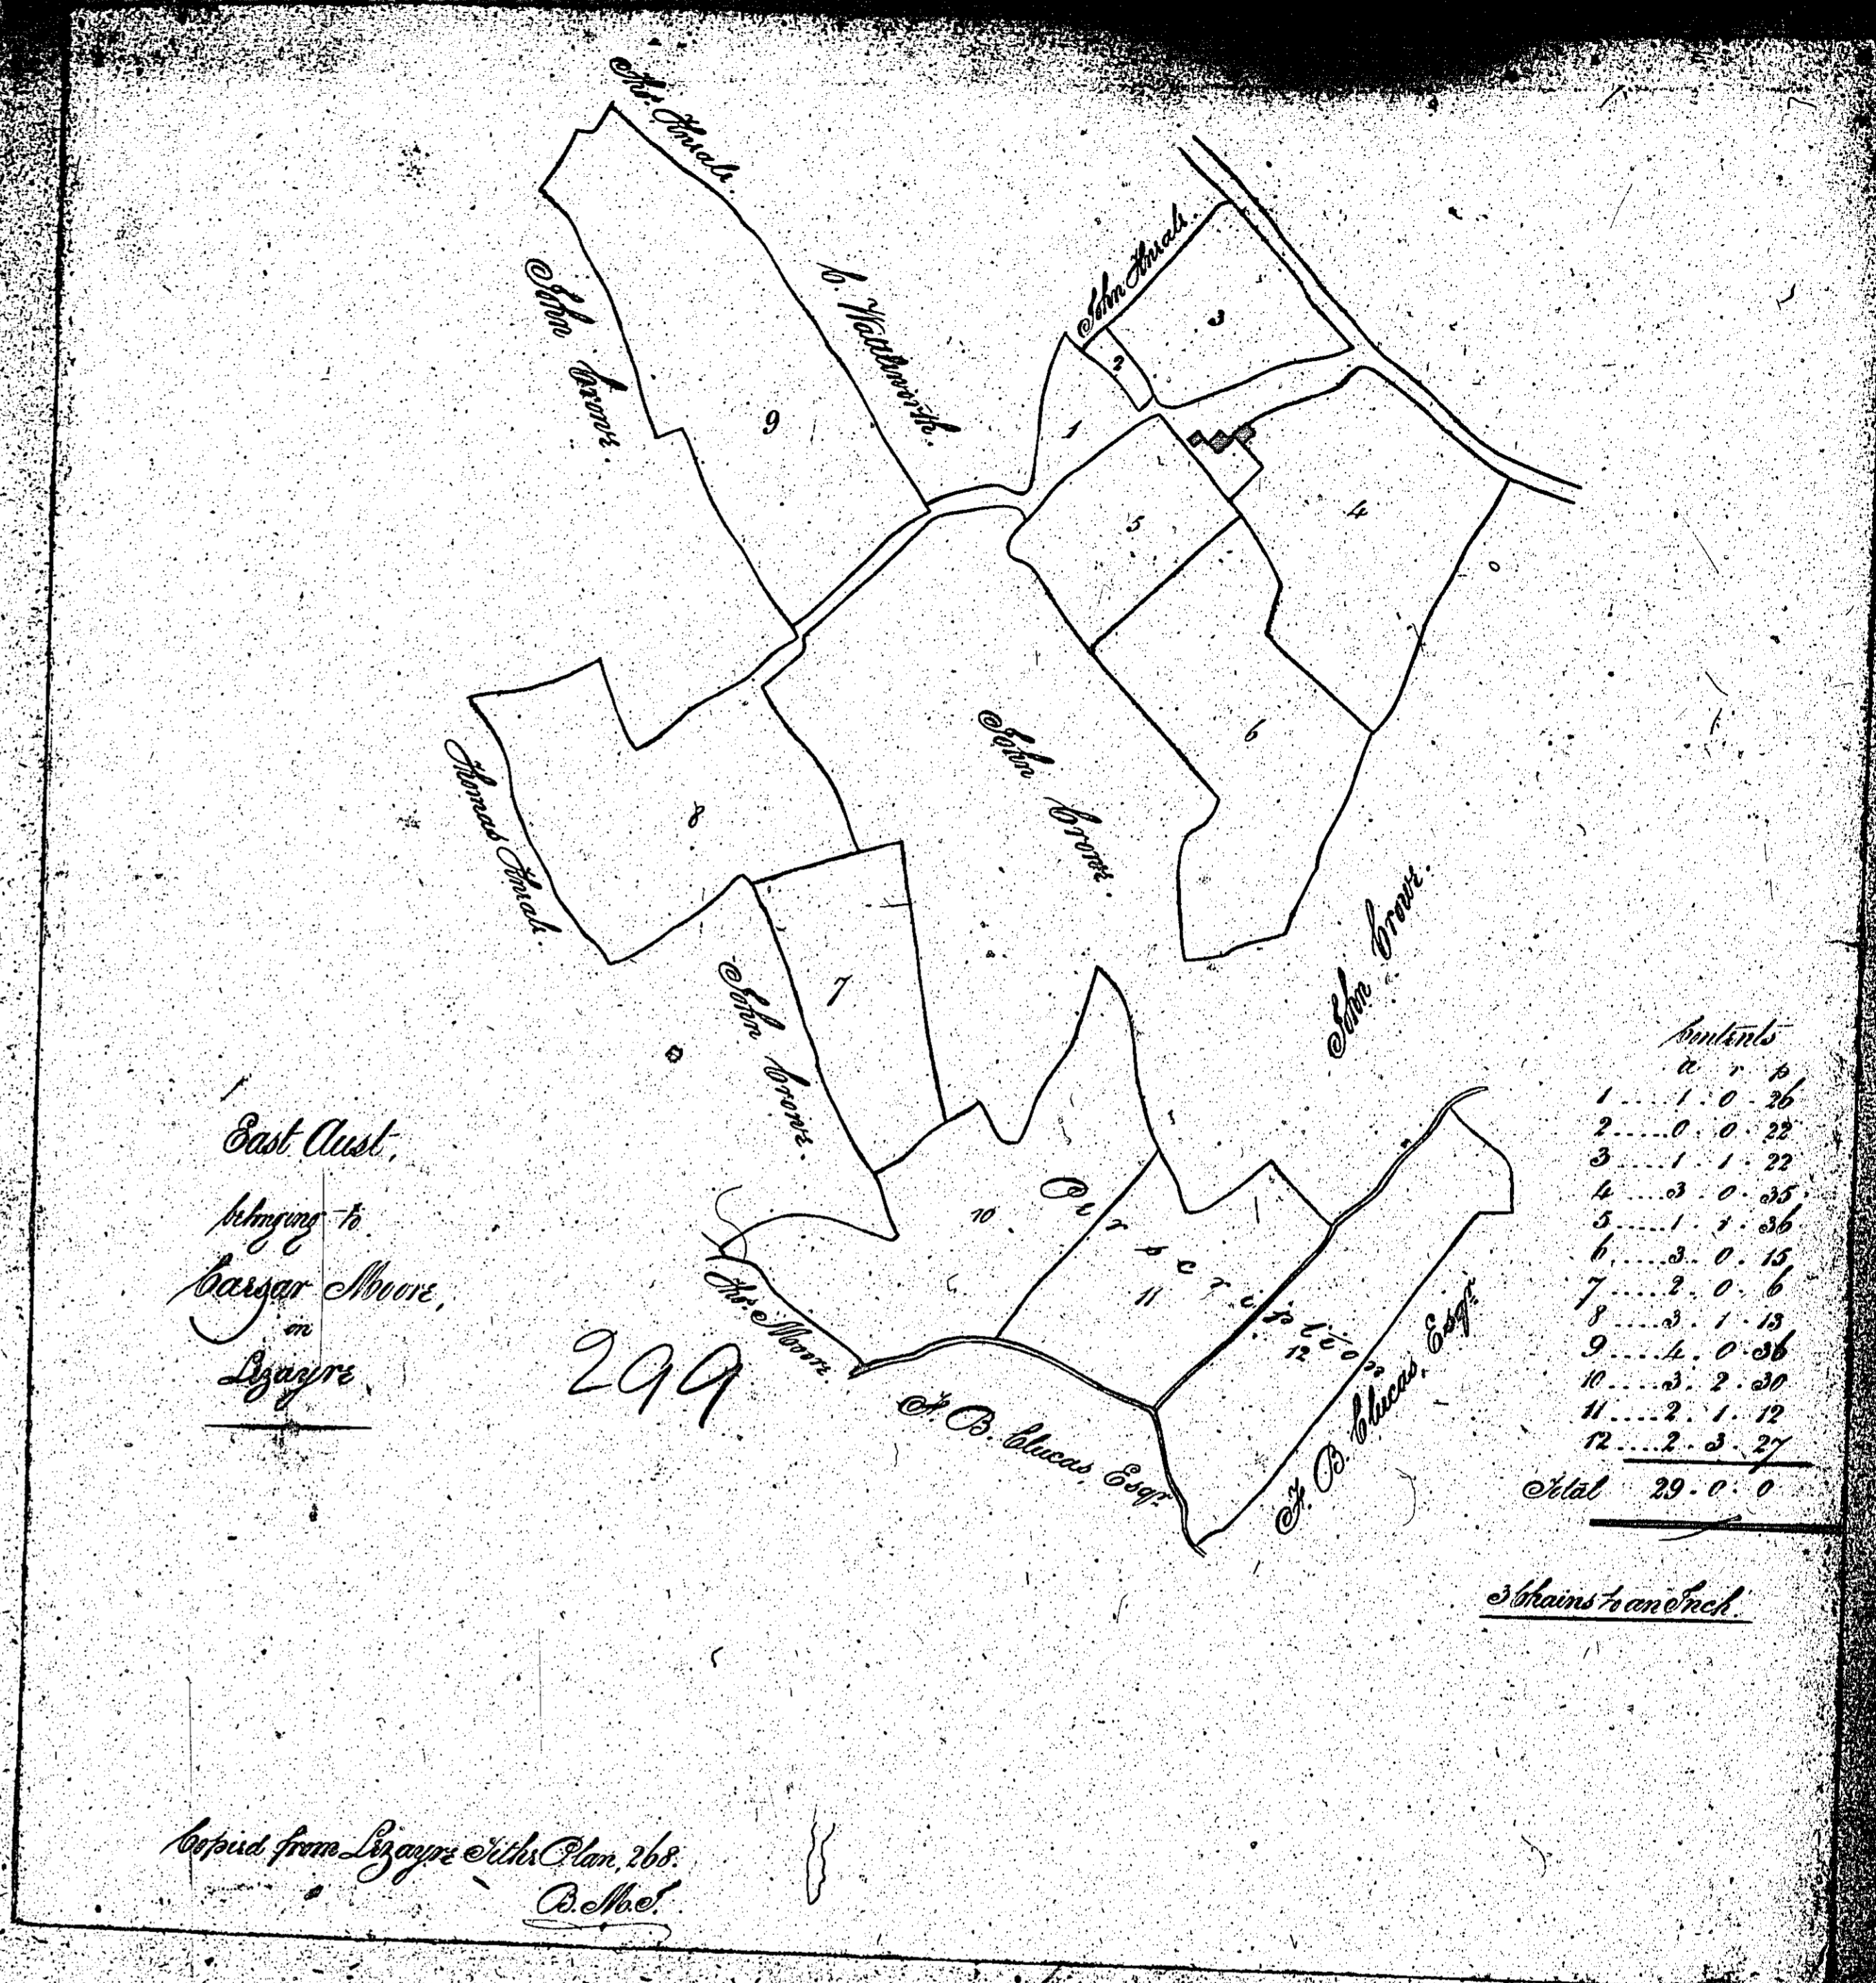

ISLE OF MAN GOVERNMENT: GENERAL REGISTRY

ASYLUM PLANS: PARISH OF LEZAYRE

1:23

299 Original monotone

300 Original coloured (decorative)