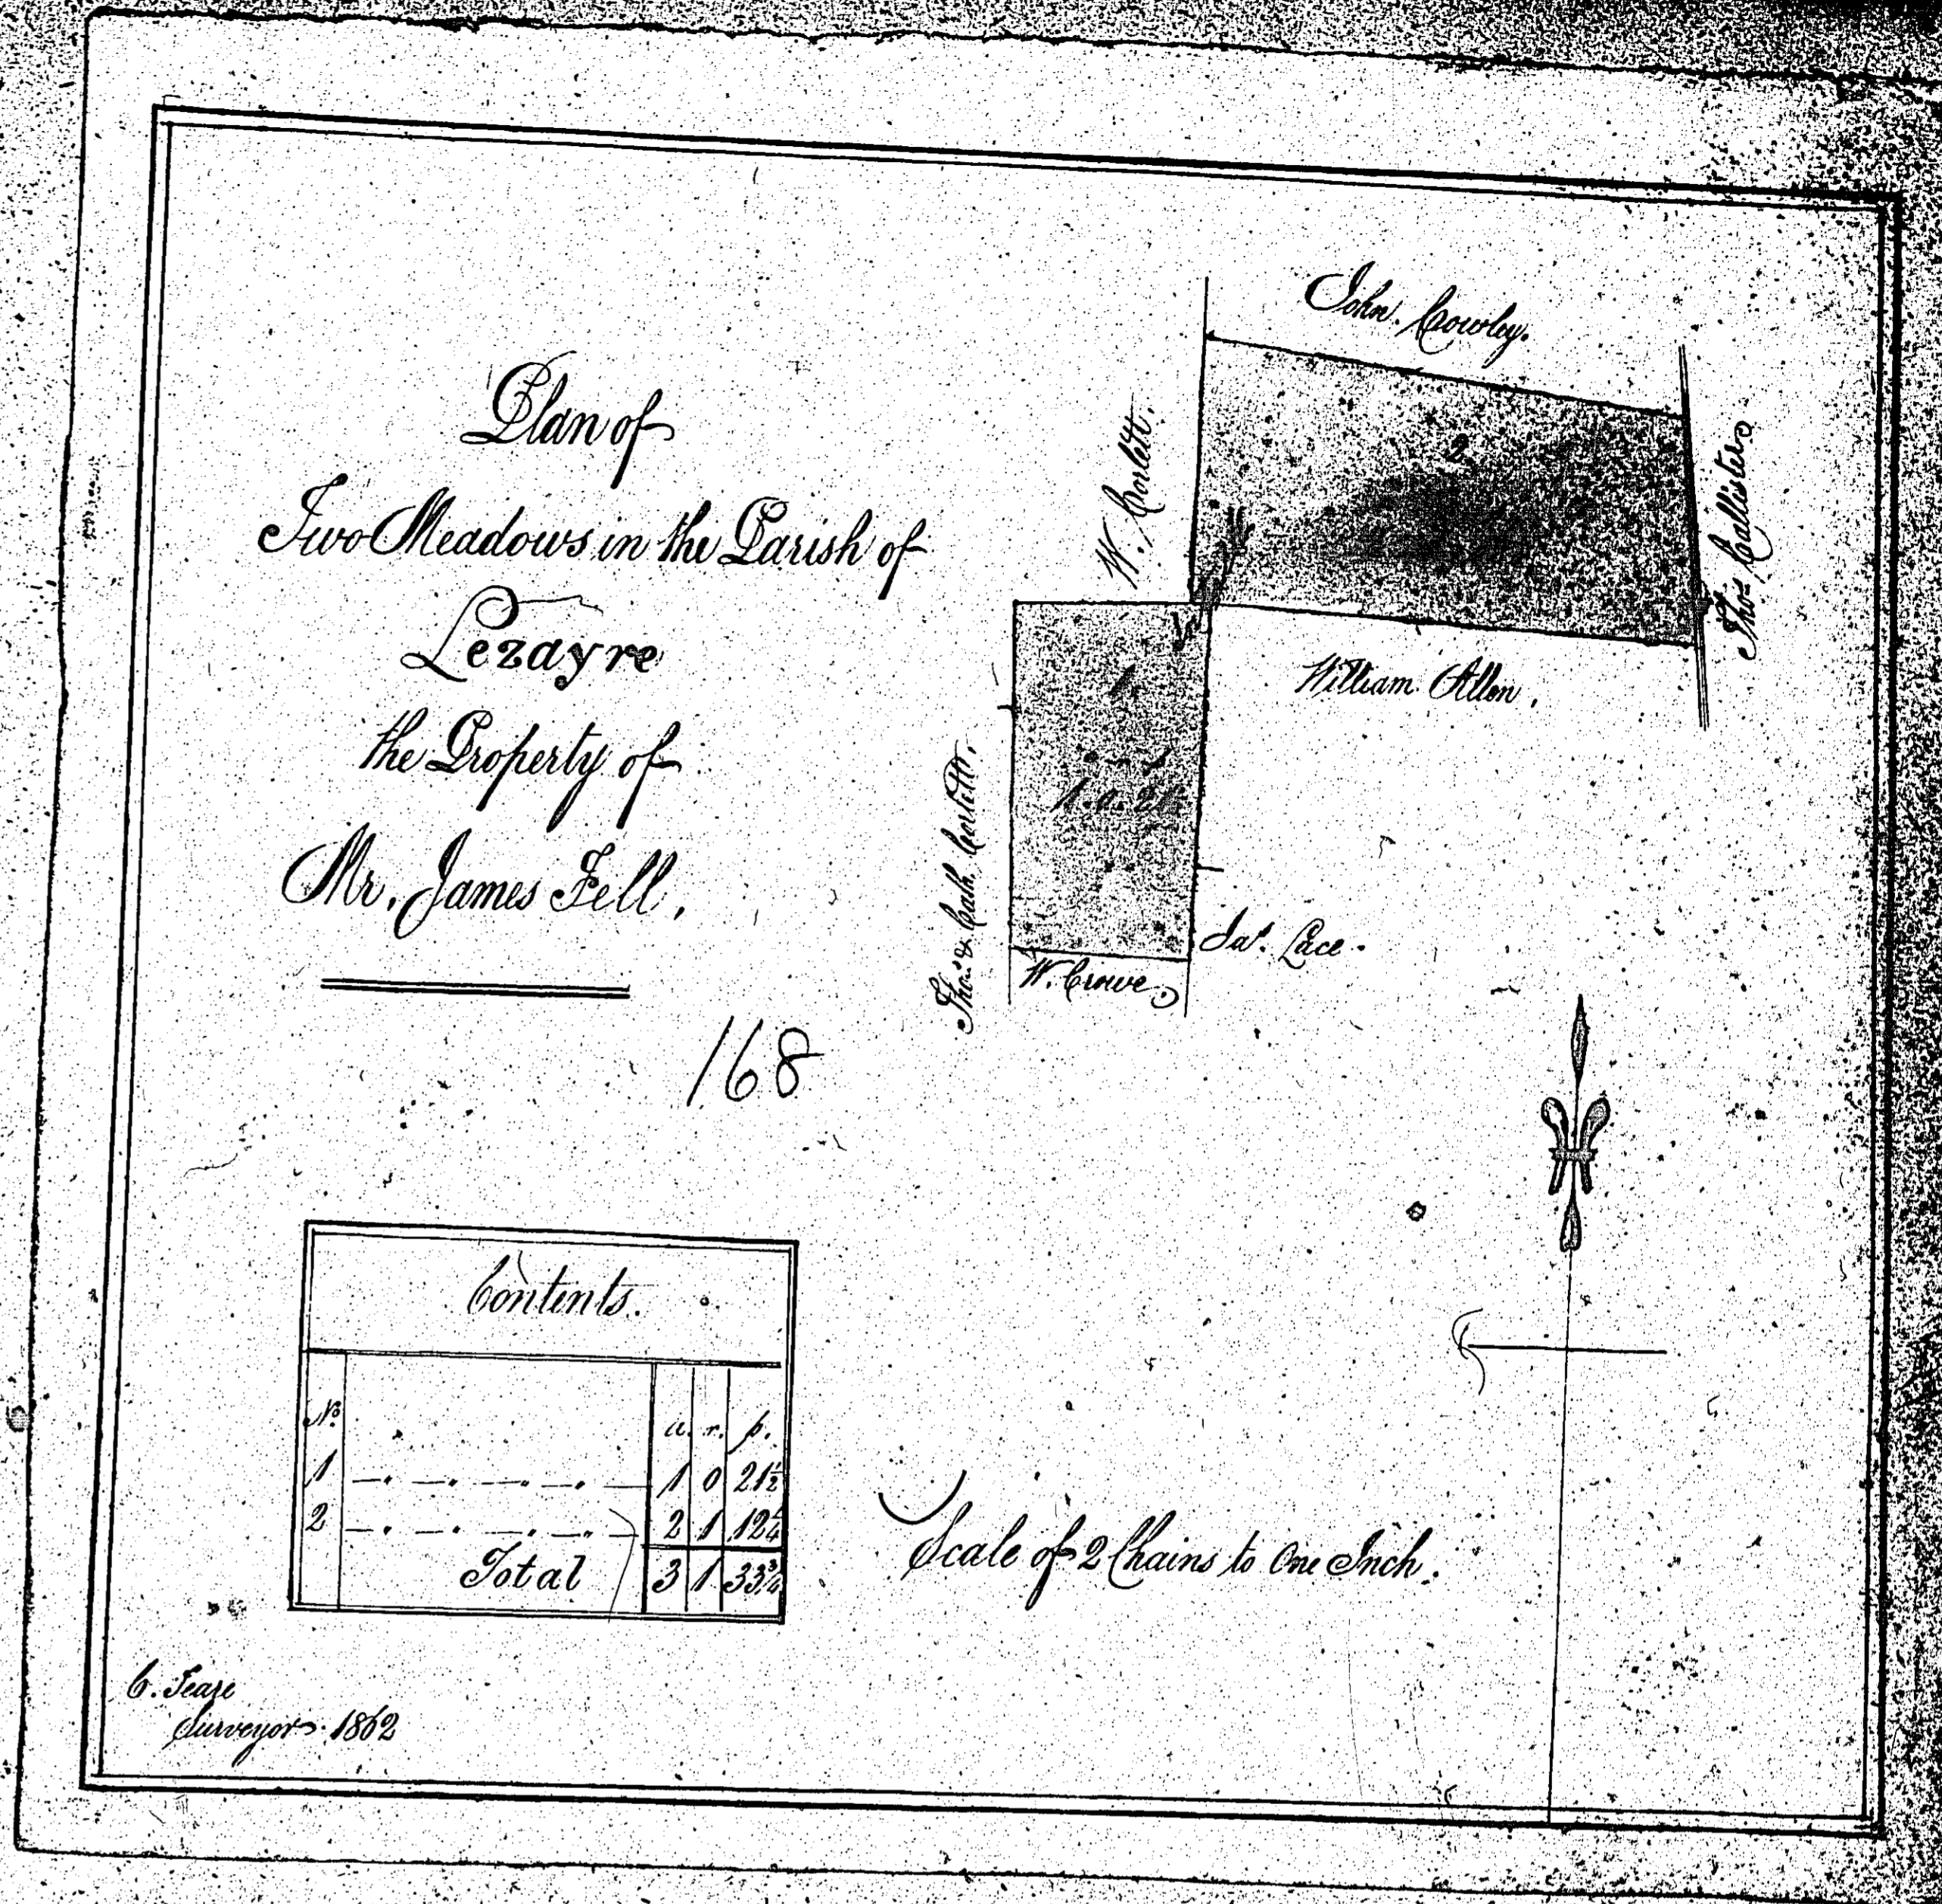

ISLE OF MAN GOVERNMENT: GENERAL REGISTRY

ASYLUM PLANS: PARISH OF LEZAYRE

1:23

- 168 Original coloured (decorative)
- 169 Original monotone
- 170 Original monotone