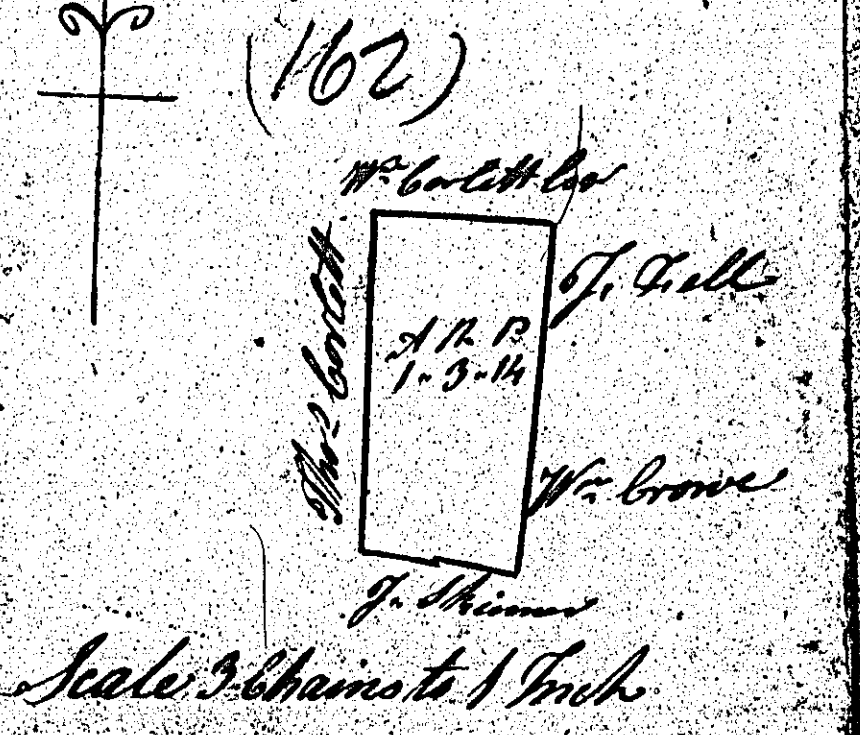

ASYLUM PLANS: PARISH OF LEZAYRE

Originals monotone

1:23

A Plan and Survey of a parcel of Tintack in the parish of Lezayre the property of Millip Duayle and John Coule taken March 1862

A Plan and Survey of a parcel of Tintack in the parish of Lezayre the property of William Corlett or Ballamora Ballaugh taken 1860 by J. Bregan this the 28th of March 1862

A Plan and Survey of a parcel of Tintack in the parish of Lezayre the property of Thomas Corlett taken February 1862

A Plan and Survey of a parcel of Tintack in the parish of Lezayre the property of Catharine Corlett taken February 1862

Contents.

1	10.1.4
2	10.1.4
Total 20.2.8	

Plan of the property of Lezayre belonging to Francis John Lee Esq

Scale 9 chains to an inch.

Surveyed by John Morris April 1st 1862

ISLE OF MAN GOVERNMENT: GENERAL REGISTRY