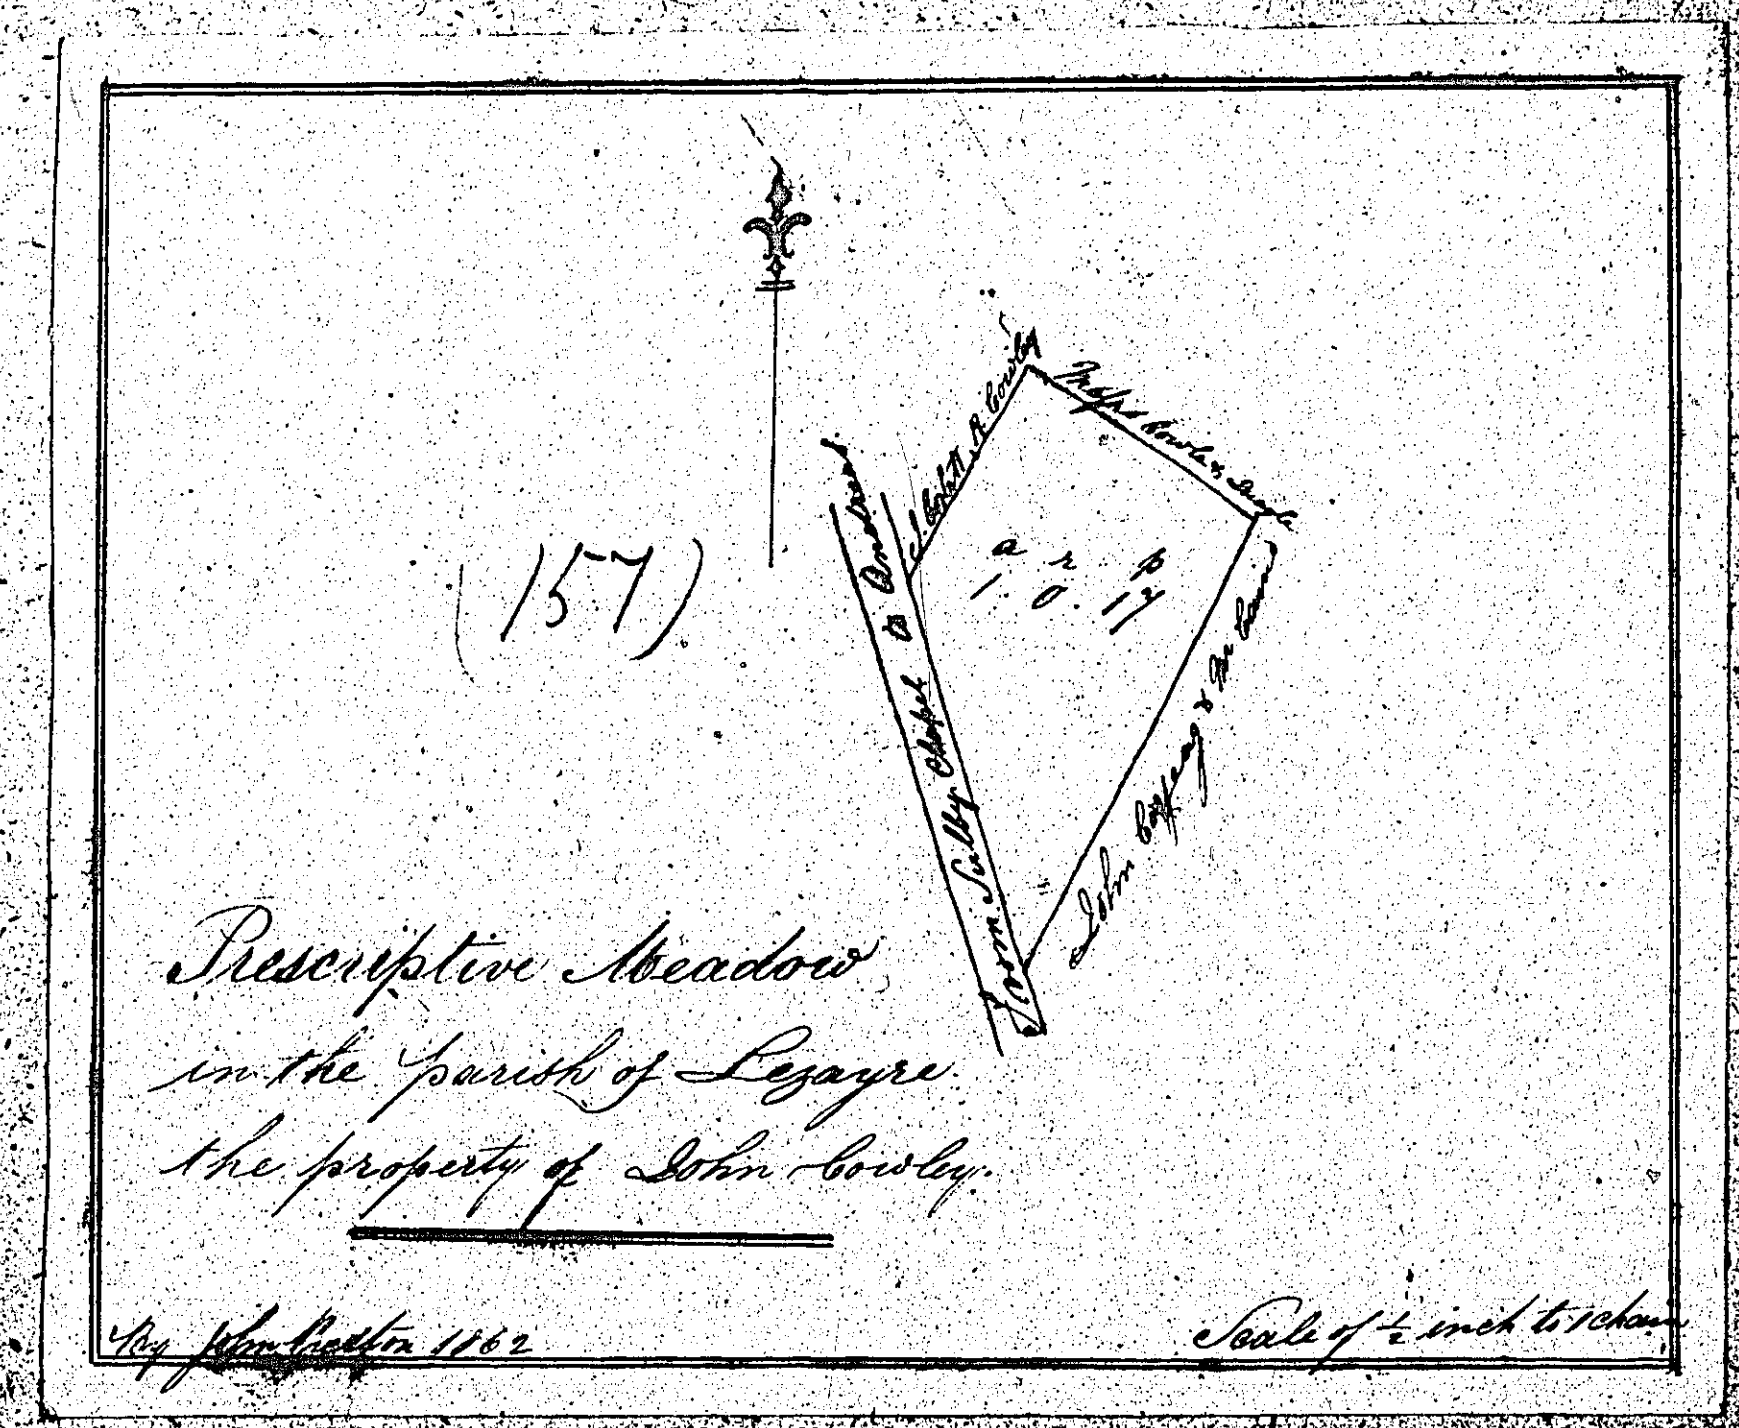

ISLE OF MAN GOVERNMENT: GENERAL REGISTRY

ASYLUM PLANS: PARISH OF LEZAYRE

1:23

- 155 Original monotone
- 156 Original coloured (decorative)
- 157 Original coloured (decorative)