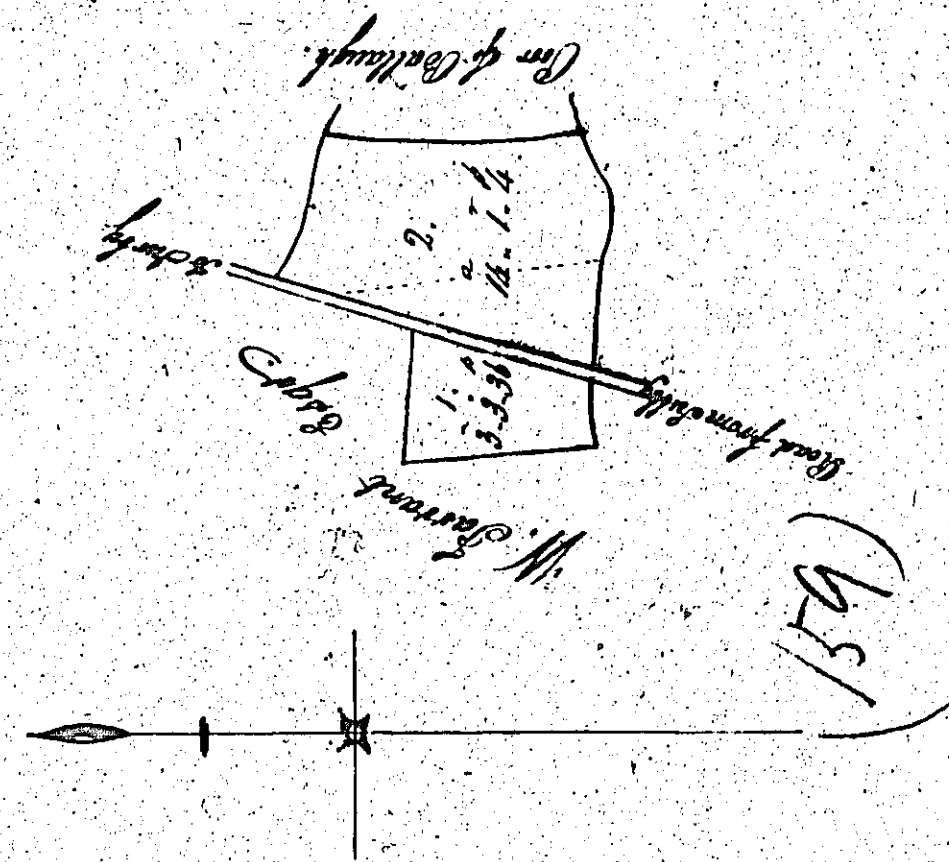

ASYLUM PLANS: PARISH OF LEZAYRE

Originals monotone

1:23

A Plan and Survey of a parcel of Tintack in the parish of Lezayre the property of Millip Duayle and John Coule taken March 1862

A Plan and Survey of a parcel of Tintack in the parish of Lezayre the property of William Corlett or Ballamora Ballaugh taken 1860 by J. Bregan this the 28th of March 1862

A Plan and Survey of a parcel of Tintack in the parish of Lezayre the property of Thomas Corlett taken February 1862

A Plan and Survey of a parcel of Tintack in the parish of Lezayre the property of Catharine Corlett taken February 1862

Contents.

1	10.1.4
2	10.1.4
Total 20.2.8	

Plan of the property of Lezayre belonging to Francis John Lee Esq

Scale 9 chains to an inch.

Surveyed by John Morris April 1st 1862

ISLE OF MAN GOVERNMENT: GENERAL REGISTRY