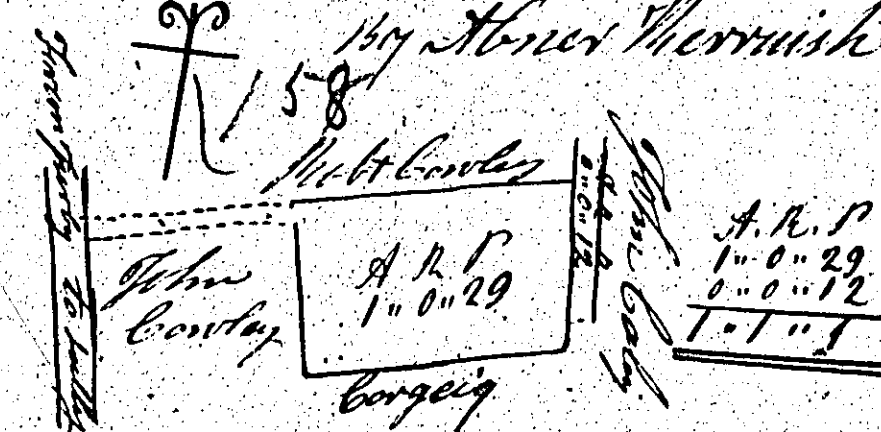

ASYLUM PLANS: PARISH OF LEZAYRE

Originals monotone

1:23

A Plan and Survey of a parcel of Tintack in the parish of Lezayre the property of Millip Duayle and John Coule taken March 1862

A Plan and Survey of a parcel of Tintack in the parish of Lezayre the property of William Corlett or Ballamora Ballaugh taken 1860 by J. Bregan this the 28th of March 1862

A Plan and Survey of a parcel of Tintack in the parish of Lezayre the property of Thomas Corlett taken February 1862

A Plan and Survey of a parcel of Tintack in the parish of Lezayre the property of Catharine Corlett taken February 1862

Contents.

1	10.1.4
2	10.1.4
Total 20.2.8	

Plan of the property of Lezayre belonging to Francis John Lee Esq

Scale 9 chains to an inch.

Surveyed by John Morris April 1st 1862

ISLE OF MAN GOVERNMENT: GENERAL REGISTRY