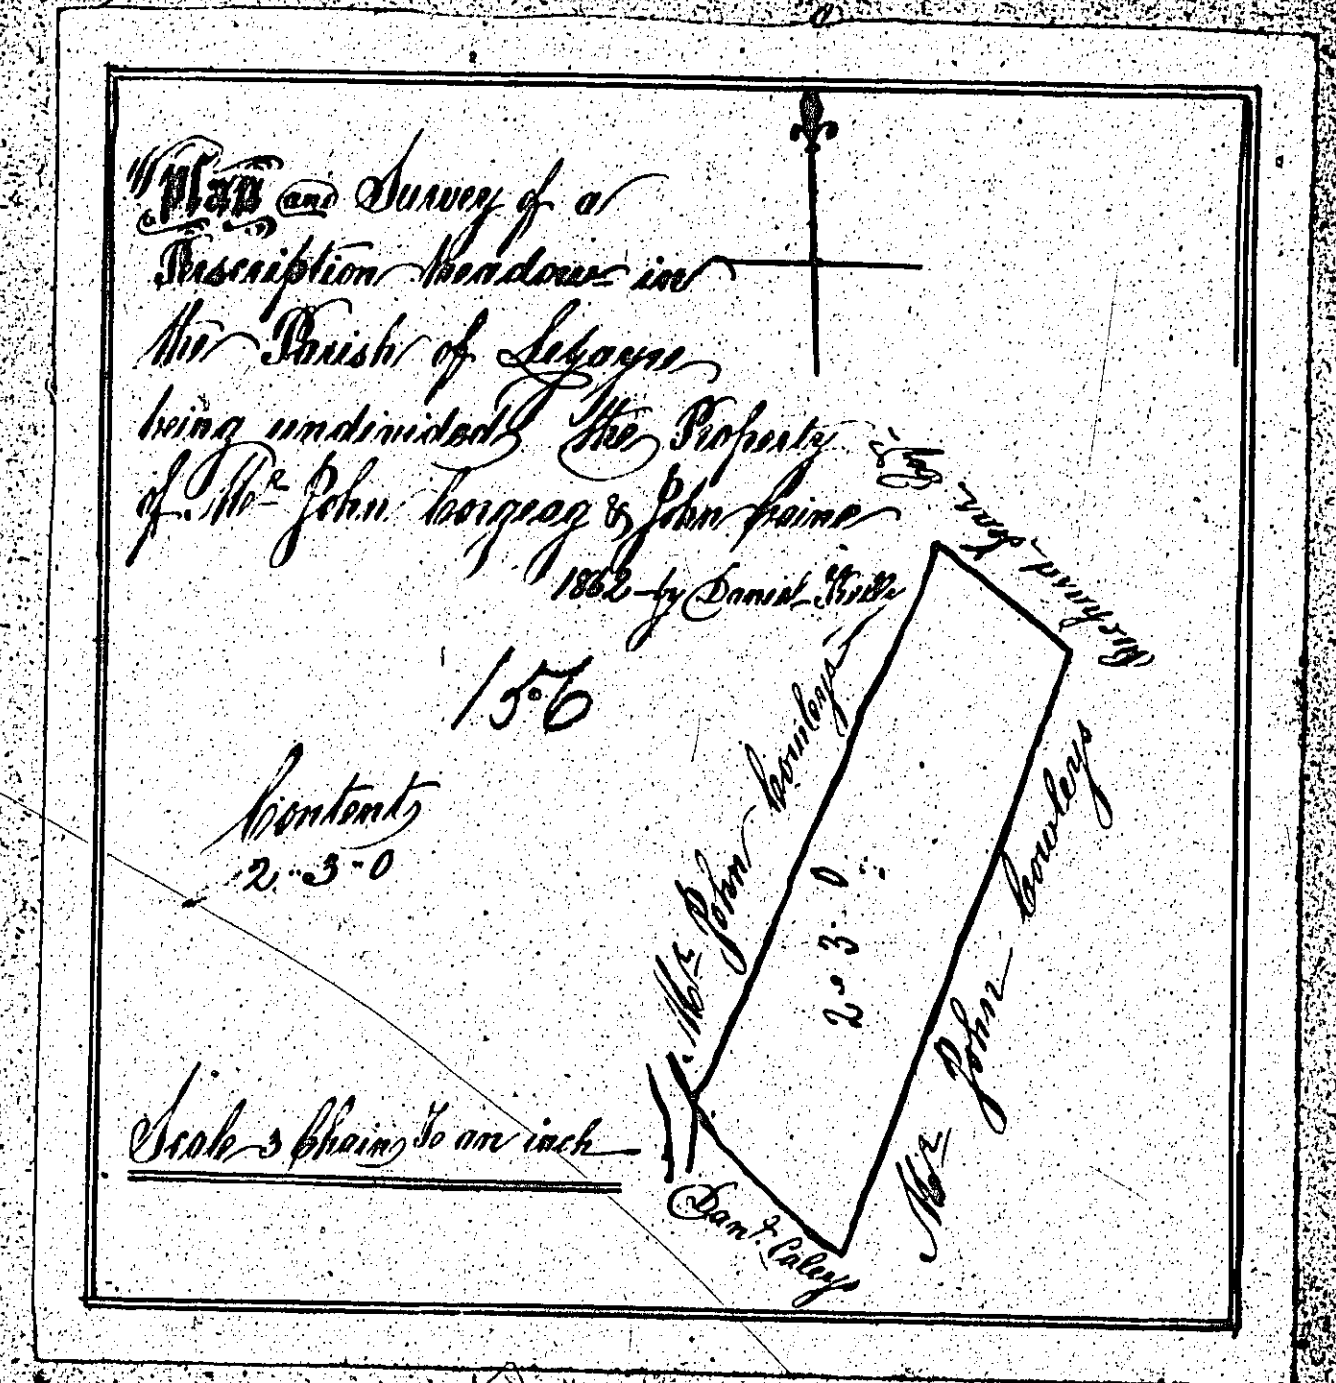

ISLE OF MAN GOVERNMENT: GENERAL REGISTRY

ASYLUM PLANS: PARISH OF LEZAYRE

1:23

- 155 Original monotone
- 156 Original coloured (decorative)
- 157 Original coloured (decorative)