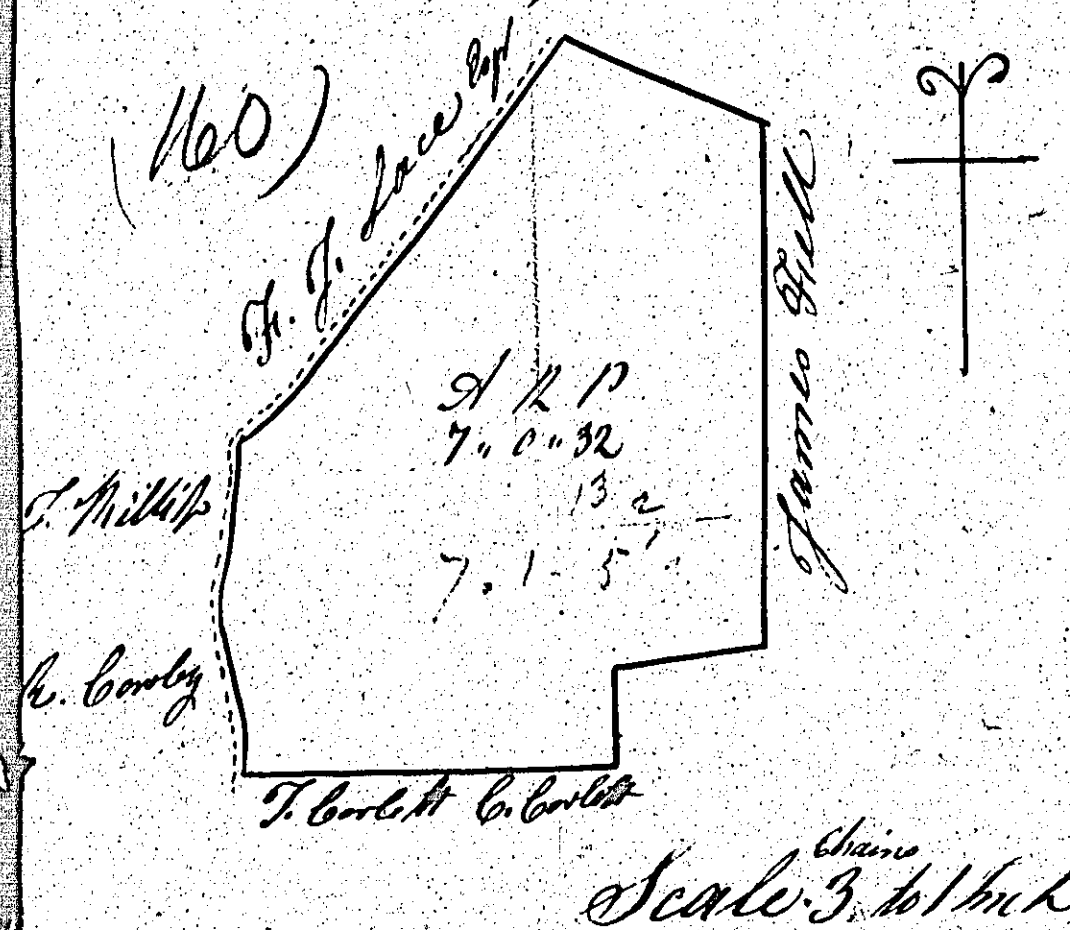

ASYLUM PLANS: PARISH OF LEZAYRE

Originals monotone

1:23

A Plan and Survey of a parcel of Tintack in the parish of Lezayre the property of Millip Duayle and John Coule taken March 1862

A Plan and Survey of a parcel of Tintack in the parish of Lezayre the property of William Corlett or Ballamora Ballaugh taken 1860 by J. Bregan this the 28th of March 1862

A Plan and Survey of a parcel of Tintack in the parish of Lezayre the property of Thomas Corlett taken February 1862

A Plan and Survey of a parcel of Tintack in the parish of Lezayre the property of Catharine Corlett taken February 1862

Contents.

1	10.1.4
2	10.1.4
Total 20.2.8	

Plan of the property of Lezayre belonging to Francis John Lee Esq

Scale 9 chains to an inch.

Surveyed by John Morris April 1st 1862

ISLE OF MAN GOVERNMENT: GENERAL REGISTRY