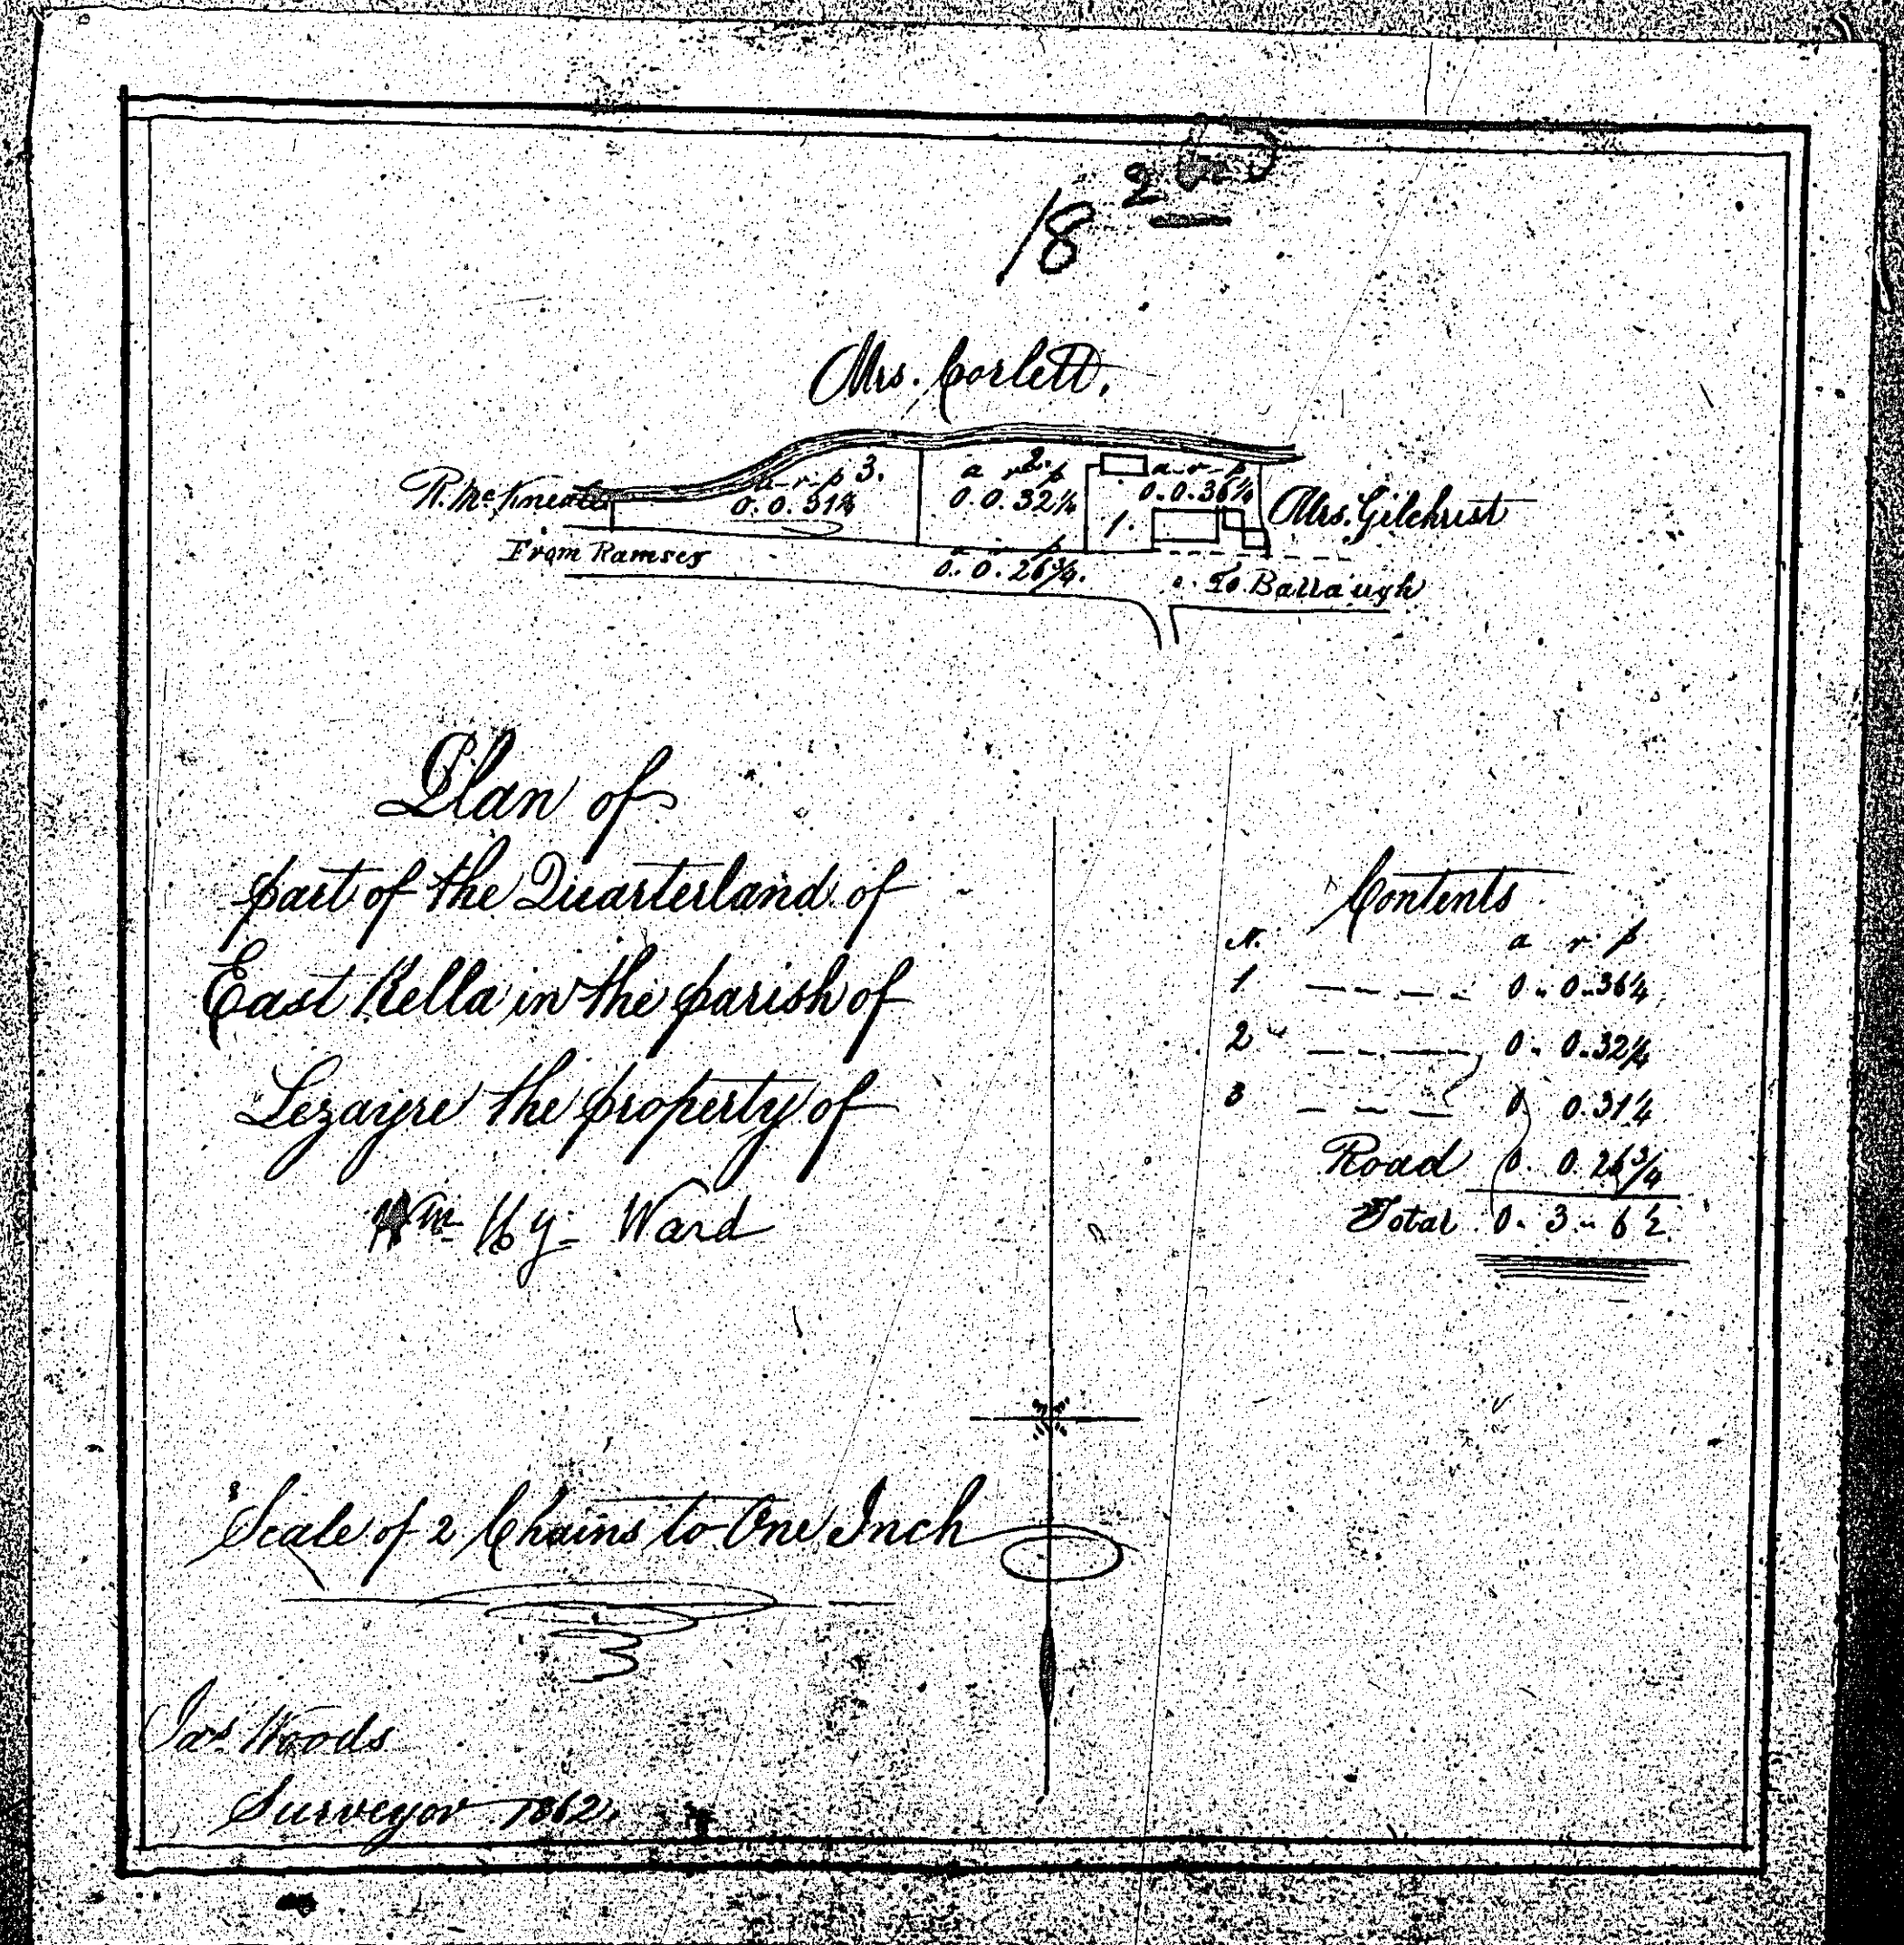

(17)

Surveyed by
BY SAMUEL FOX, Surveyor

Taken 29 July 1826

BY SAMUEL FOX, Surveyor

New Dishes	
1	...
2	...
3	...
4	...
5	...
6	...
7	...
8	...
9	...
10	...

The following six
plans are all
numbered
18

ISLE OF MAN GOVERNMENT: GENERAL REGISTRY
ASYLUM PLANS: PARISH OF LEZAYRE

18-1st Original coloured
18-2nd Original monochrome

1:23