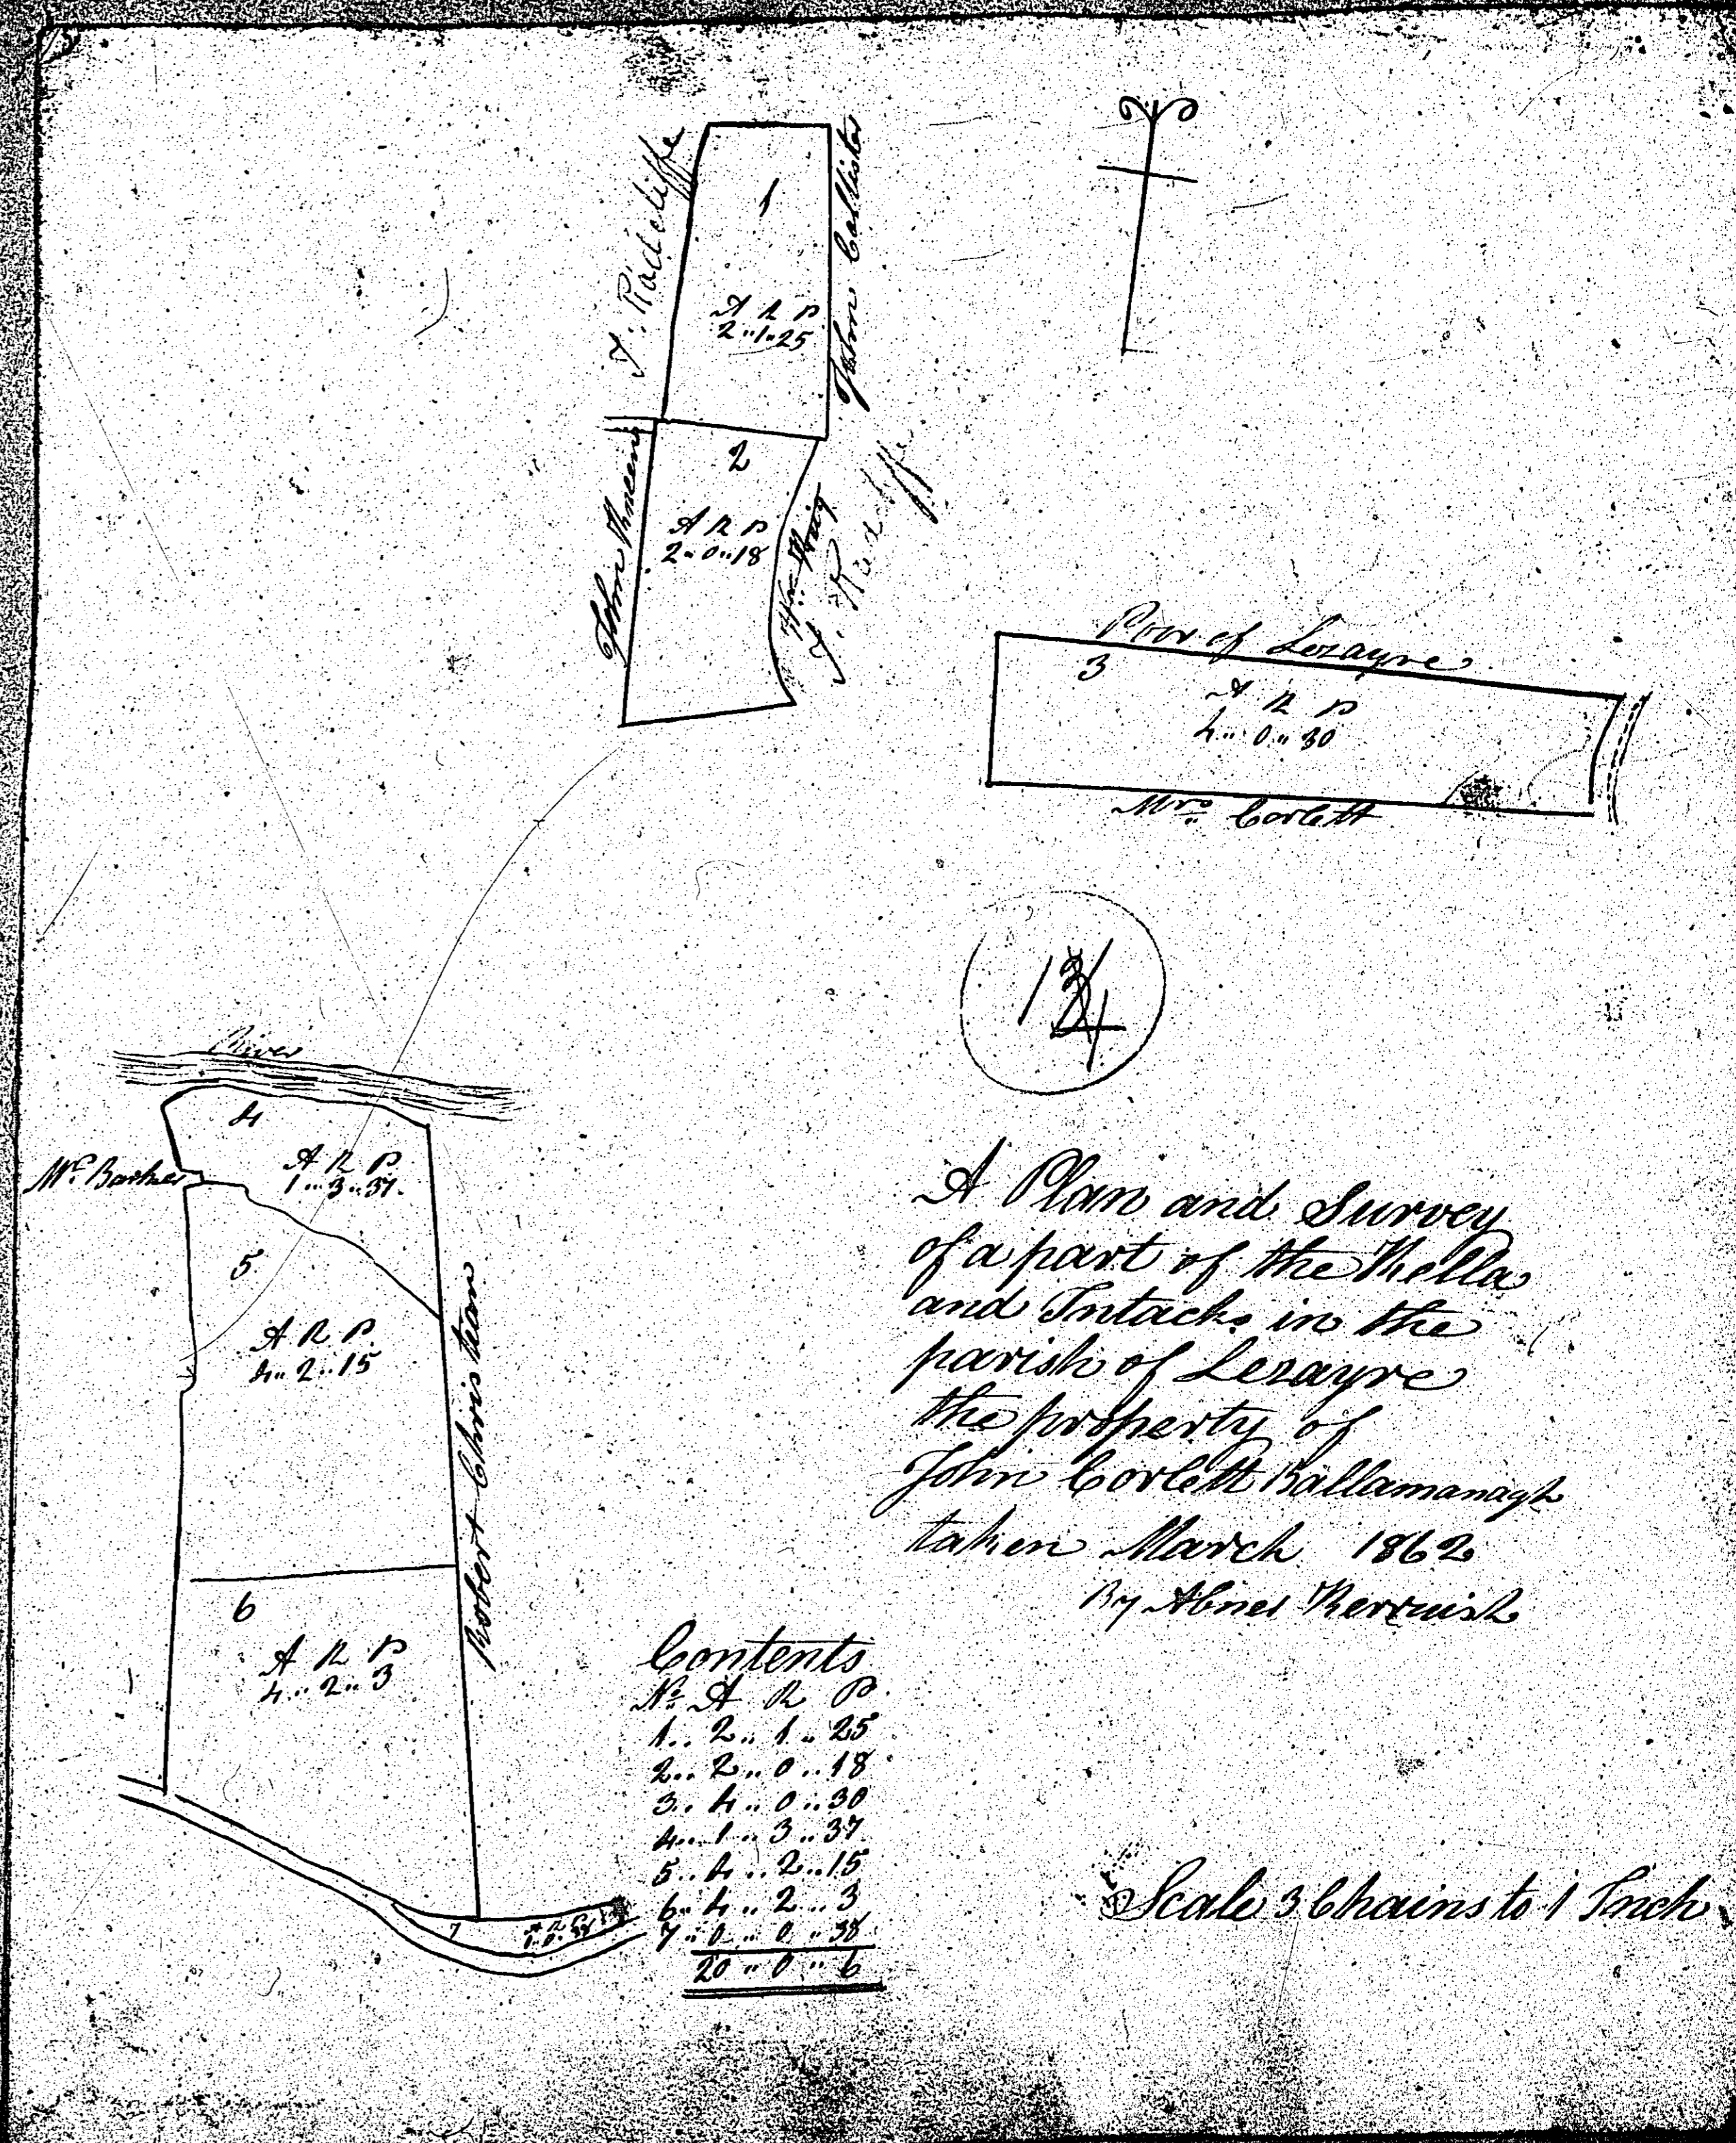

ISLE OF MAN GOVERNMENT: GENERAL REGISTRY

ASYLUM PLANS: PARISH OF LEZAYRE

Original monotone

1:23