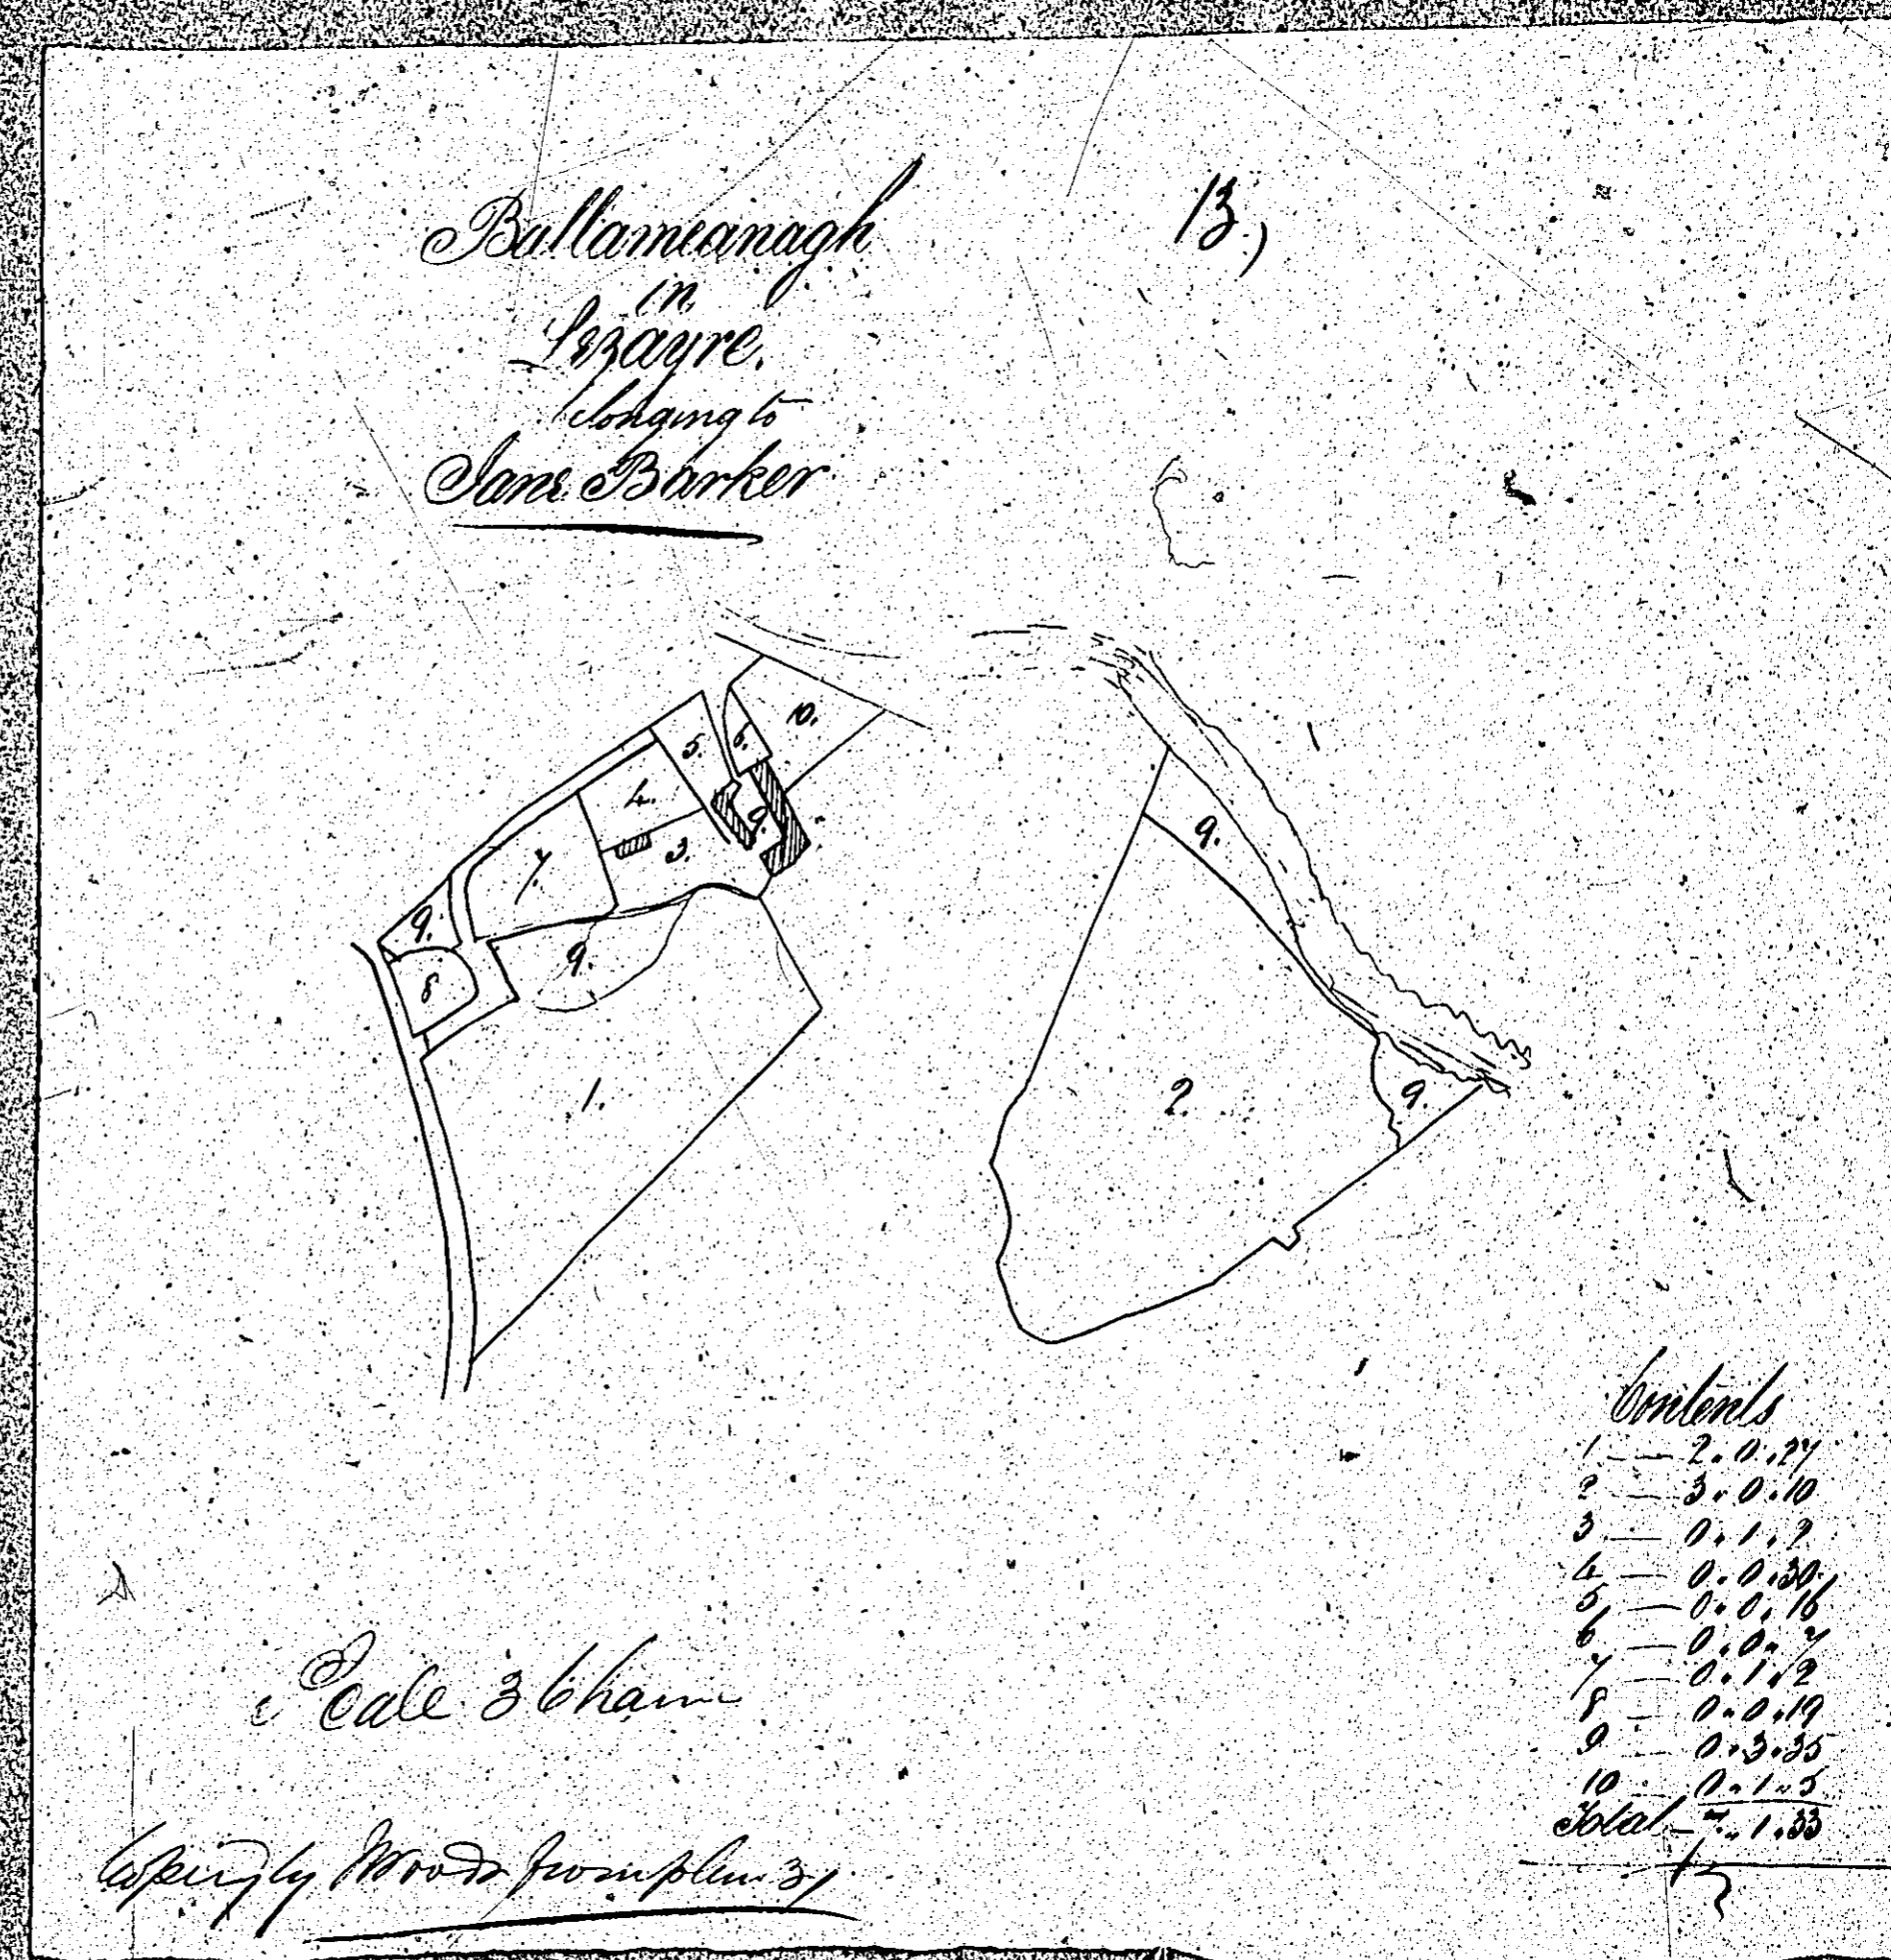

ISLE OF MAN GOVERNMENT: GENERAL REGISTRY

ASYLUM PLANS: PARISH OF LEZAYRE

Original monotone

1:23