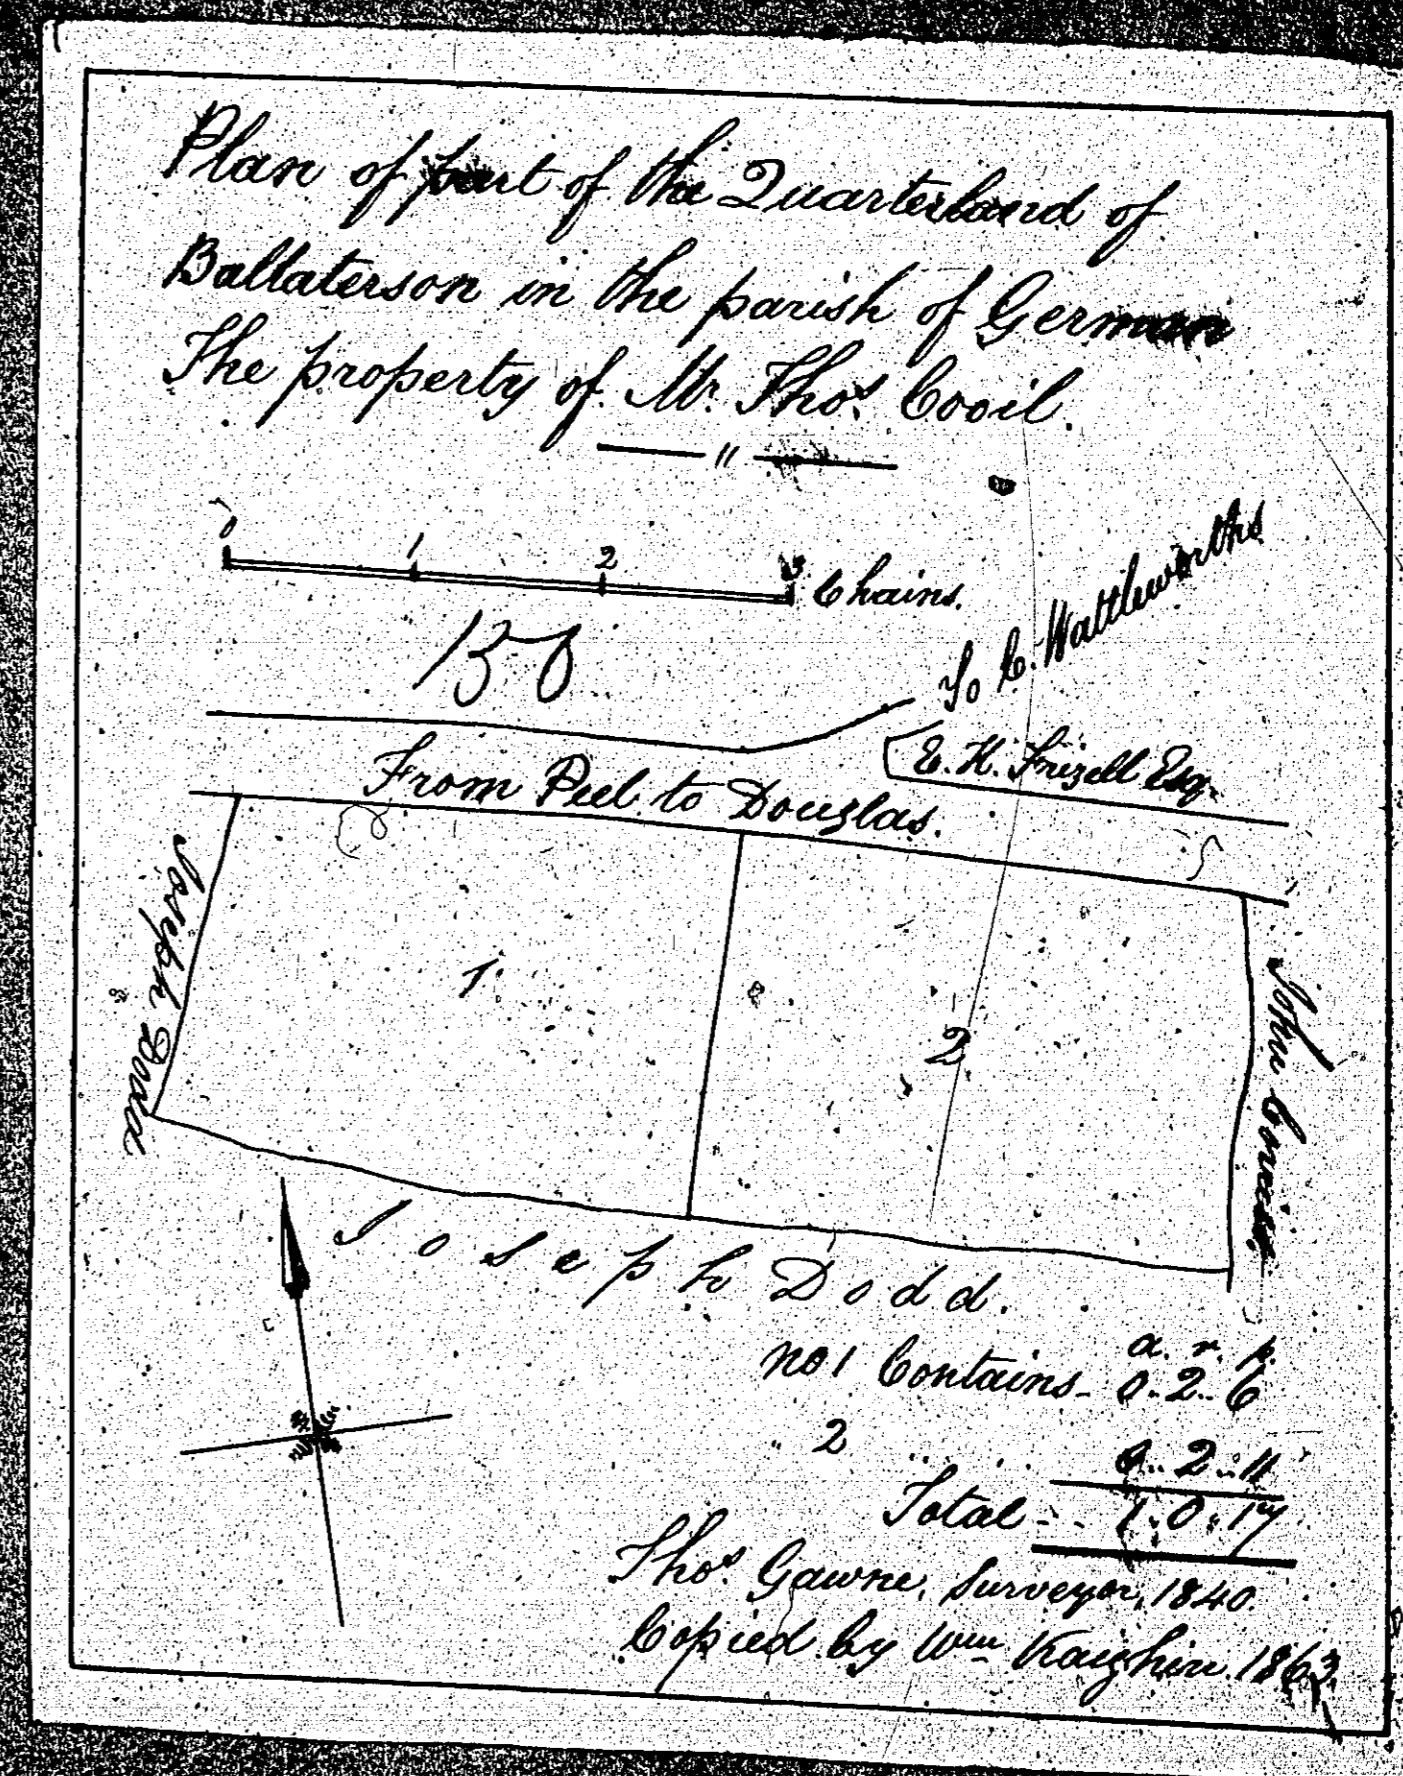

ISLE OF MAN GOVERNMENT: GENERAL REGISTRY

ASYLUM PLANS: PARISH OF GERMAN

Original monotone

1:23